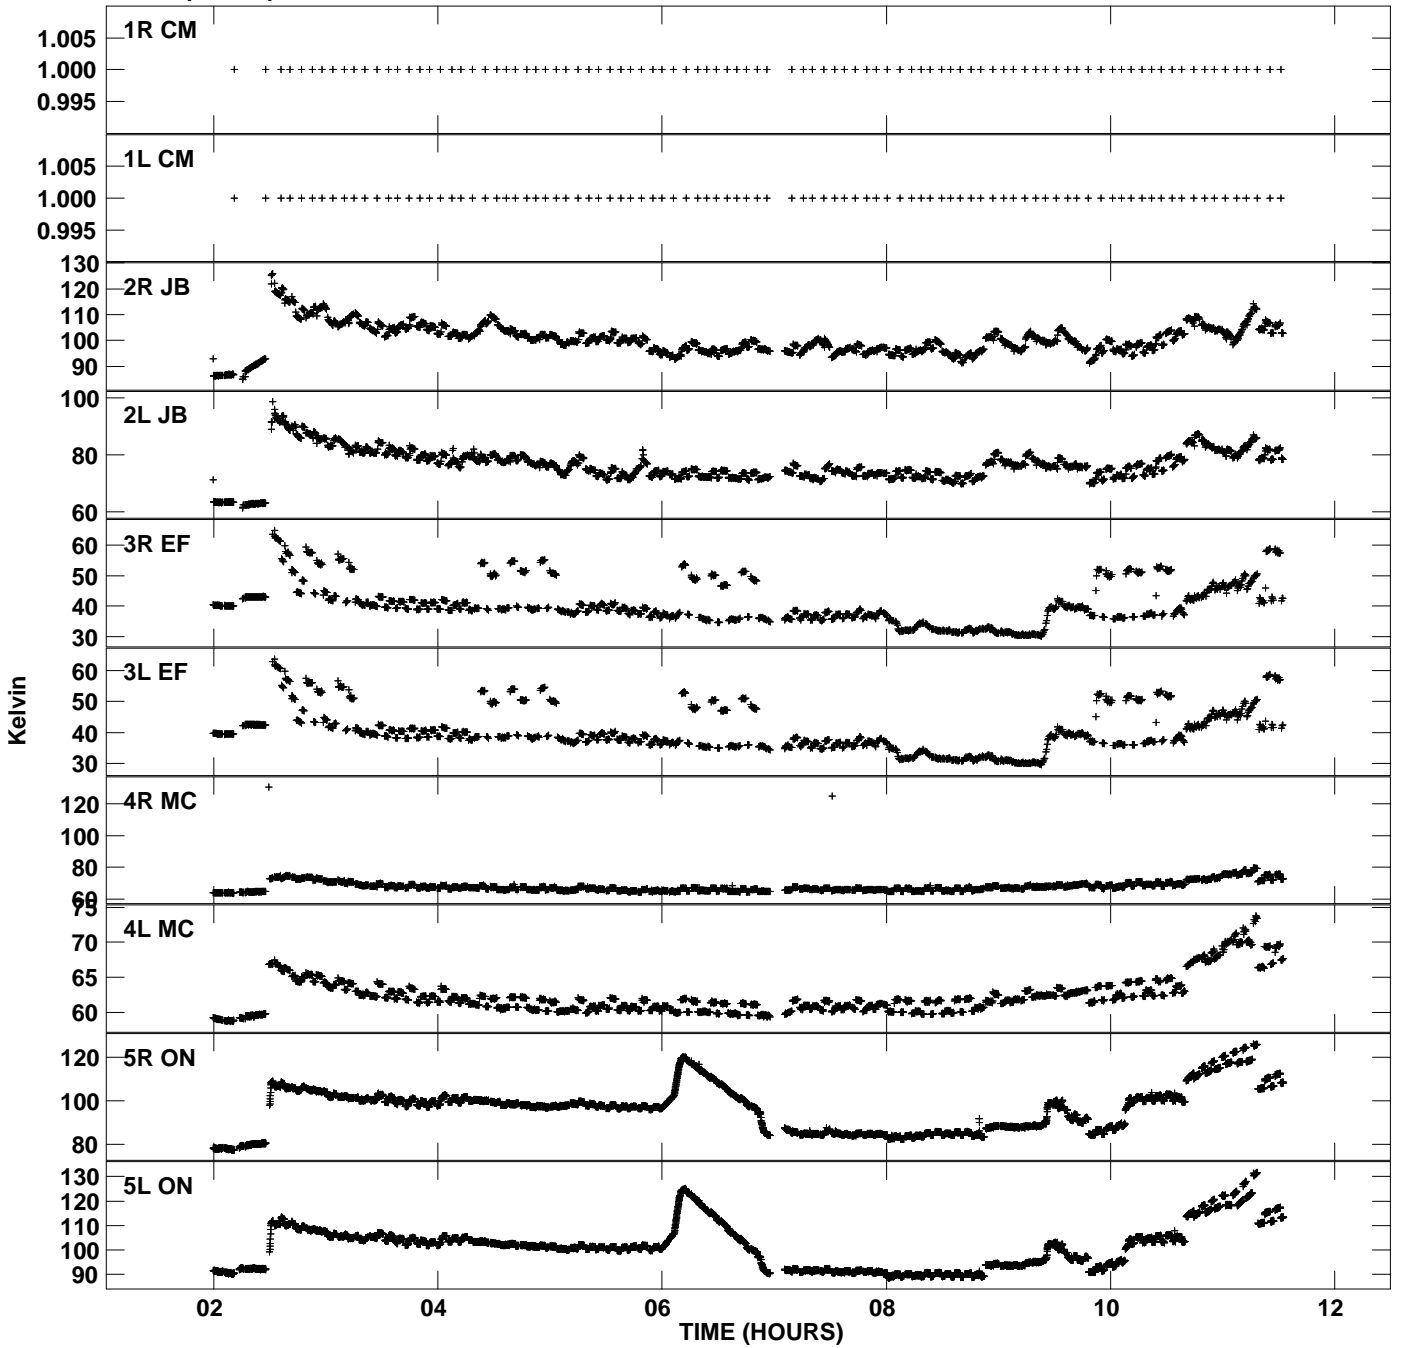

Plot file version 1 created 16-JUL-2010 19:04:15
Tsys vs UTC time for ES060D.UVDATA.1
TY 1 Rpol & Lpol IF 1

Plot file version 2 created 16-JUL-2010 19:04:15
Tsys vs UTC time for ES060D.UVDATA.1
TY 1 Rpol & Lpol IF 1