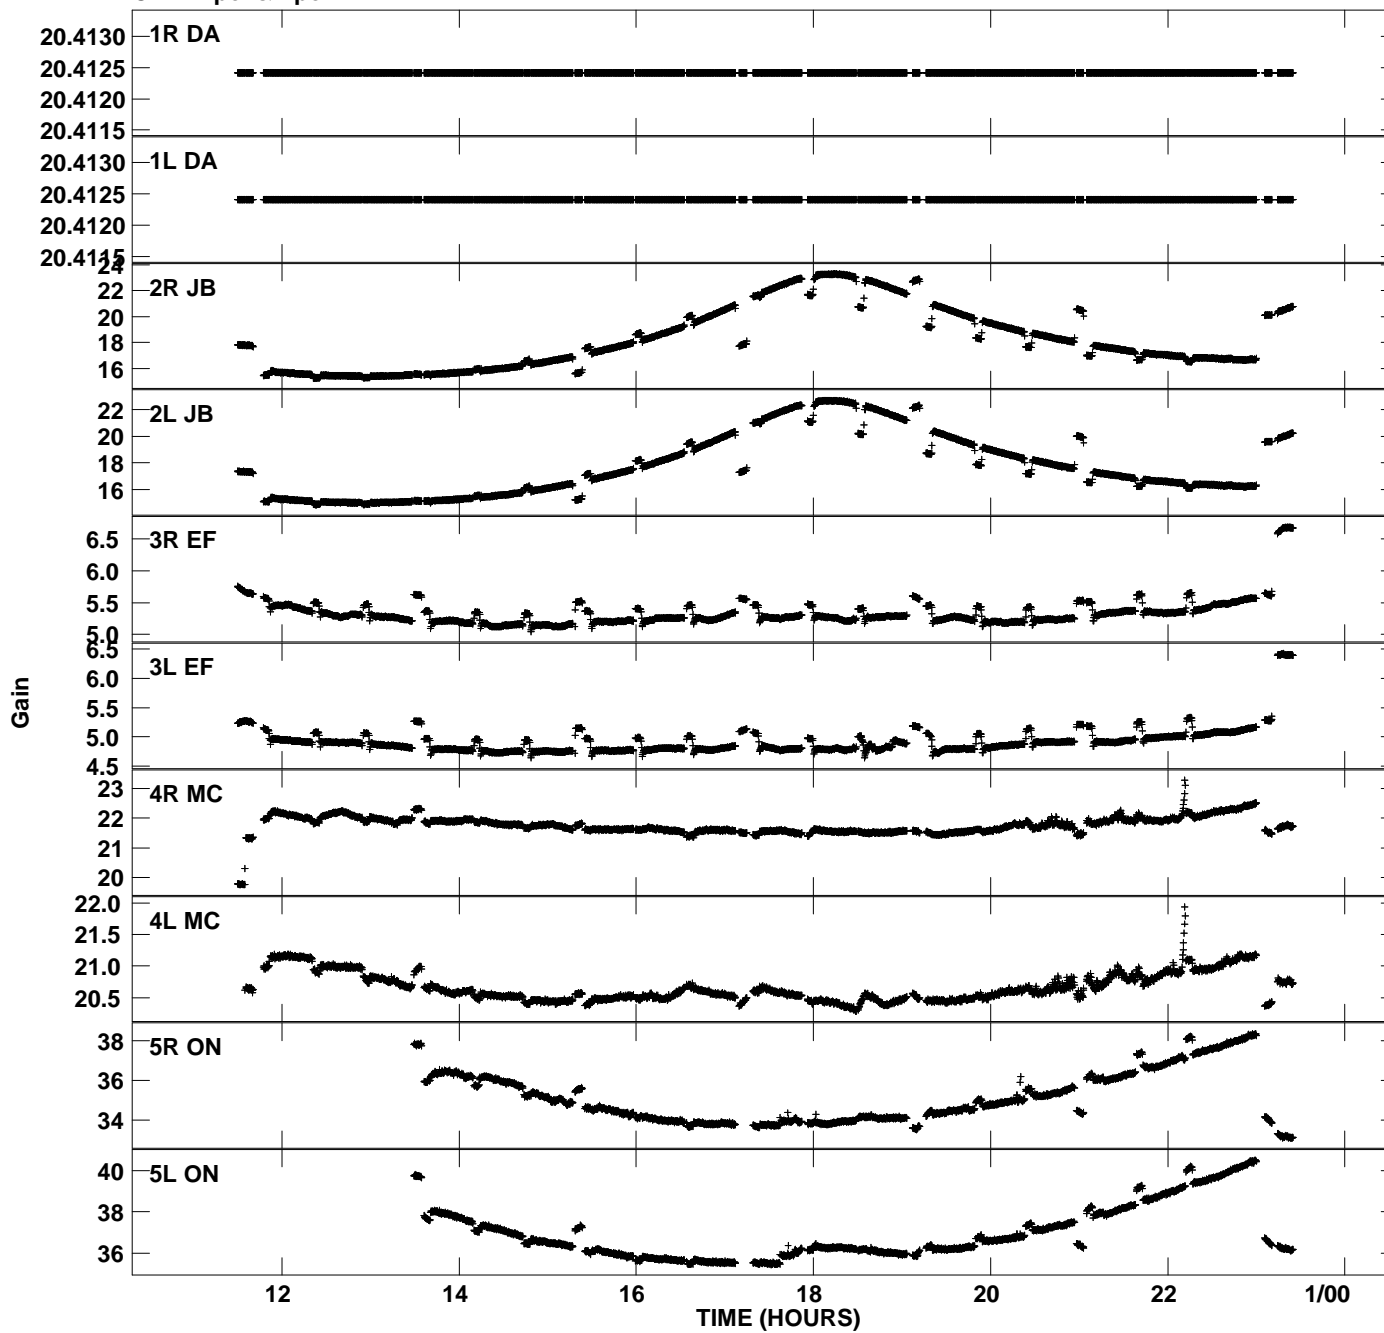

Plot file version 1 created 29-APR-2010 16:45:59
Gain amp vs UTC time for ES062B.UVDATA.1
CL 2 Rpol & Lpol IF 1

Plot file version 2 created 29-APR-2010 16:45:59
Gain amp vs UTC time for ES062B.UVDATA.1
CL 2 Rpol & Lpol IF 1