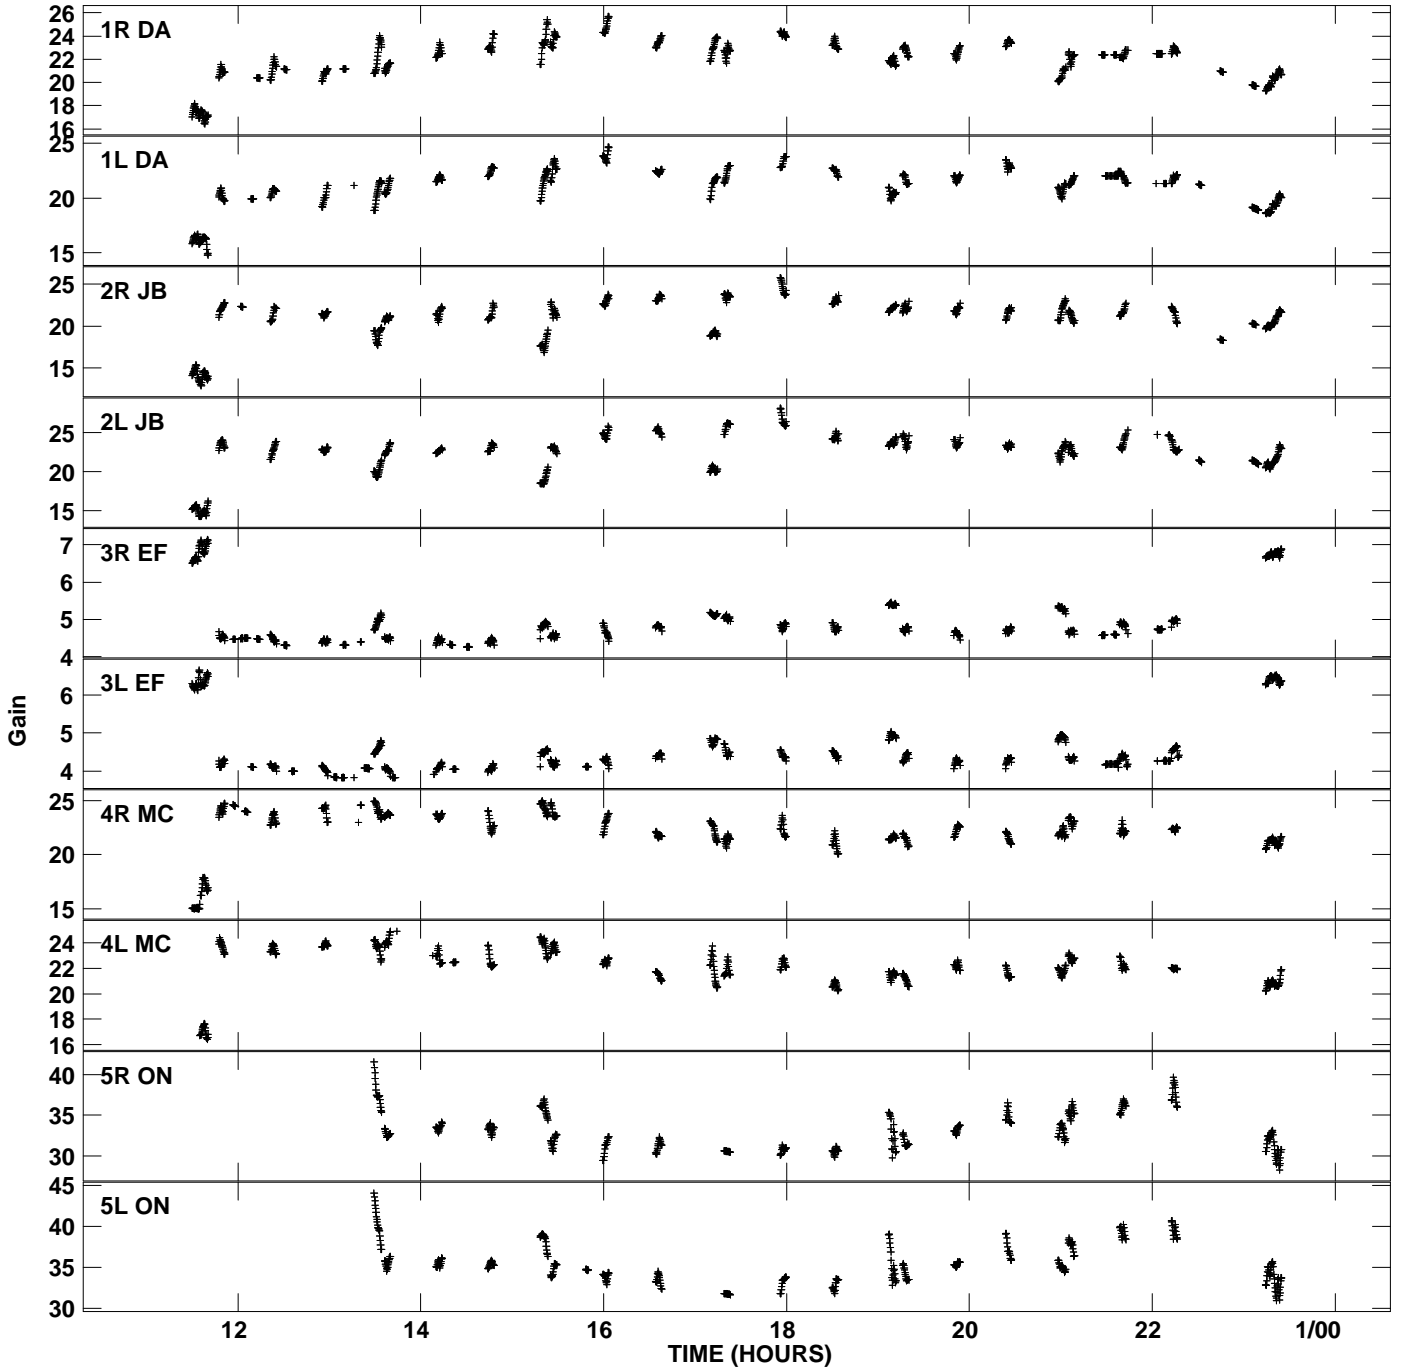

Plot file version 1 created 30-APR-2010 03:21:56
Gain amp vs UTC time for ES062B.TMP.1
CL 4 Rpol & Lpol IF 1

Plot file version 2 created 30-APR-2010 03:21:56
Gain amp vs UTC time for ES062B.TMP.1
CL 4 Rpol & Lpol IF 1