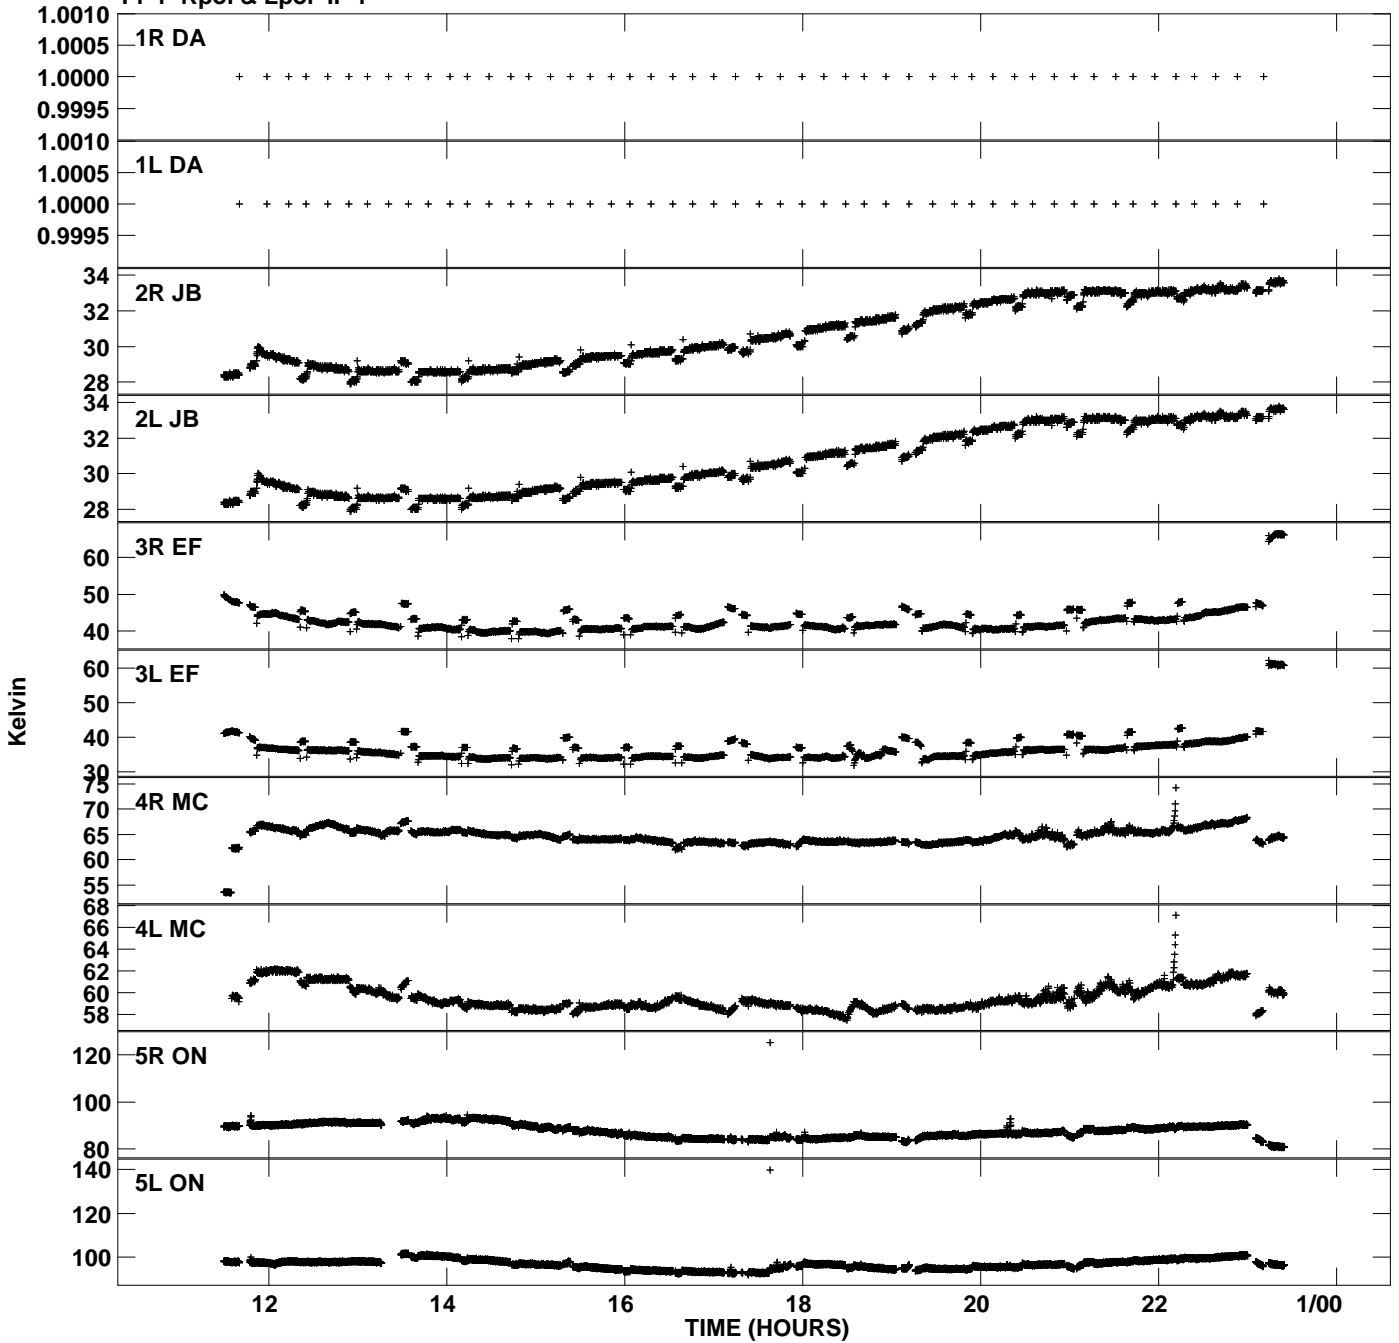

Plot file version 1 created 29-APR-2010 16:45:50  
Tsys vs UTC time for ES062B.UVDATA.1  
TY 1 Rpol & Lpol IF 1

Plot file version 2 created 29-APR-2010 16:45:50  
Tsyst vs UTC time for ES062B.UVDATA.1  
TY 1 Rpol & Lpol IF 1