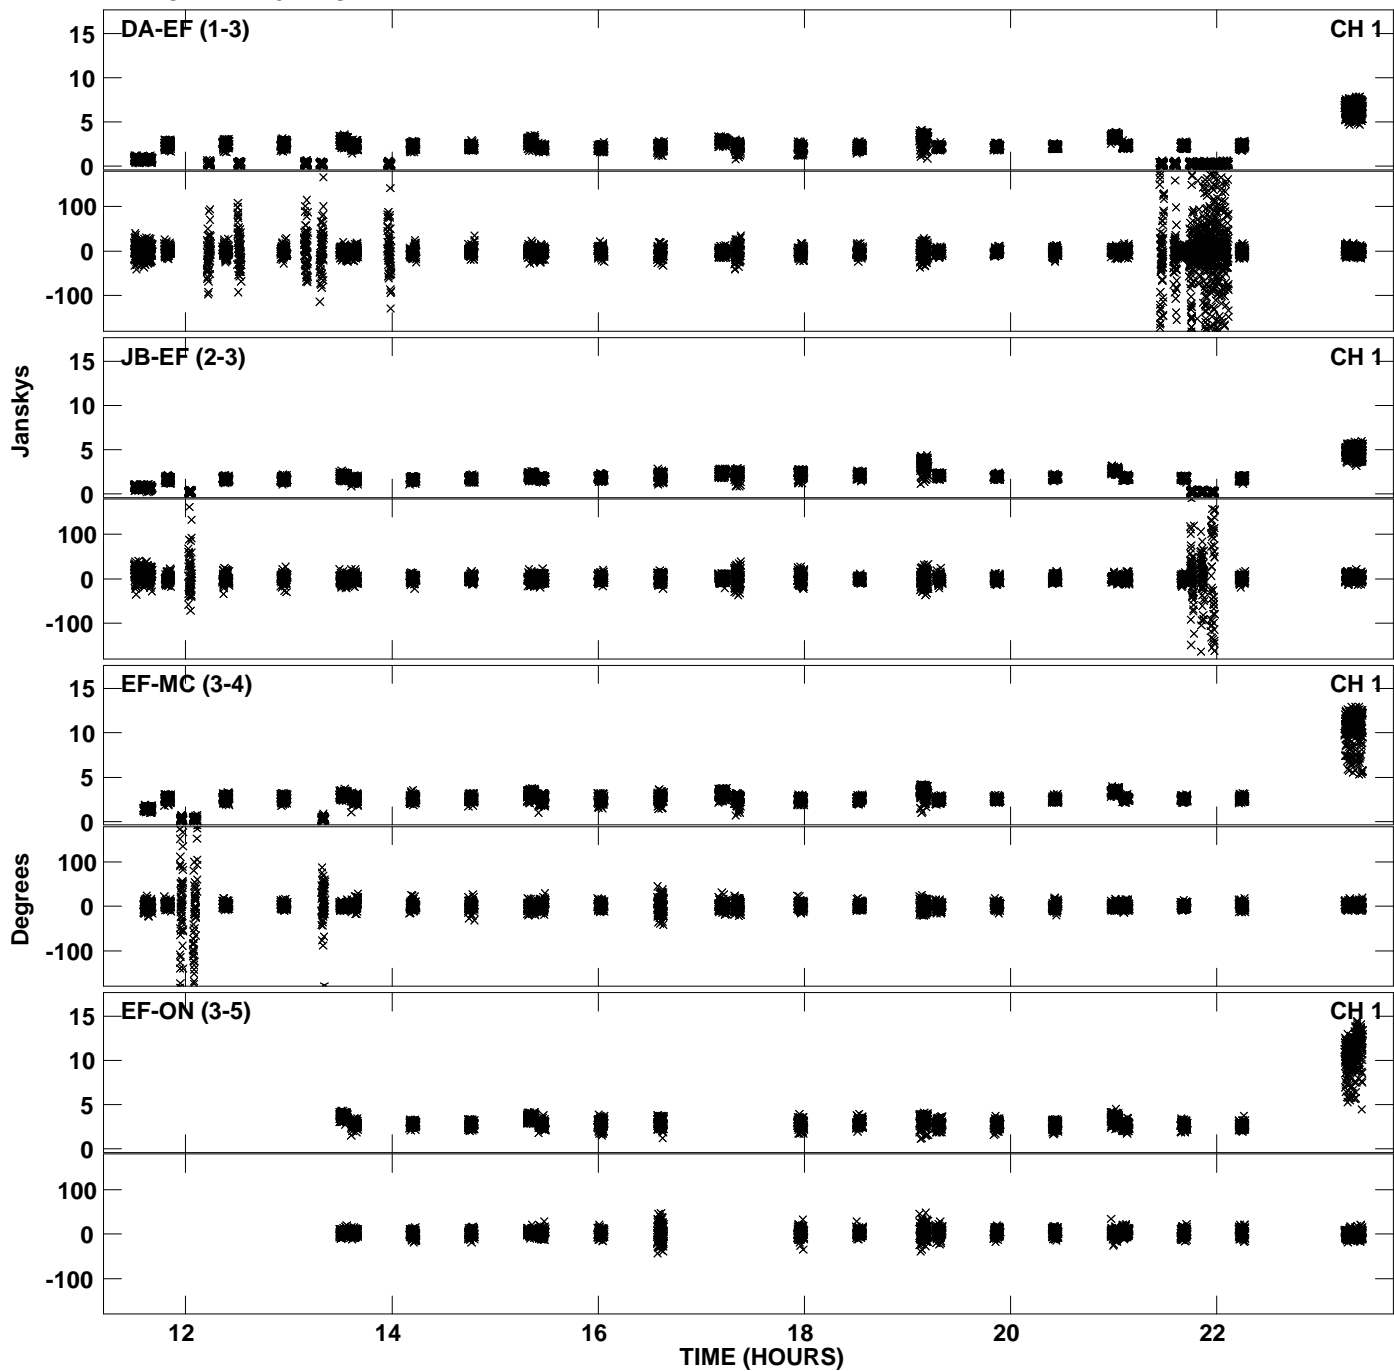

Plot file version 1 created 30-APR-2010 03:11:47
Amplitude andPhase vs Time for ES062B.UVDATA.1 Vect aver. CL # 3
IF 1 CHAN 1 - 512 STK LL

Plot file version 2 created 30-APR-2010 03:11:47
Amplitude andPhase vs Time for ES062B.UVDATA.1 Vect aver. CL # 3
IF 1 CHAN 1 - 512 STK LL

Plot file version 3 created 30-APR-2010 03:15:41
Amplitude andPhase vs Time for ES062B.UVDATA.1 Vect aver. CL # 3
IF 1 CHAN 1 - 512 STK RR

Plot file version 4 created 30-APR-2010 03:15:41
Amplitude andPhase vs Time for ES062B.UVDATA.1 Vect aver. CL # 3
IF 1 CHAN 1 - 512 STK RR