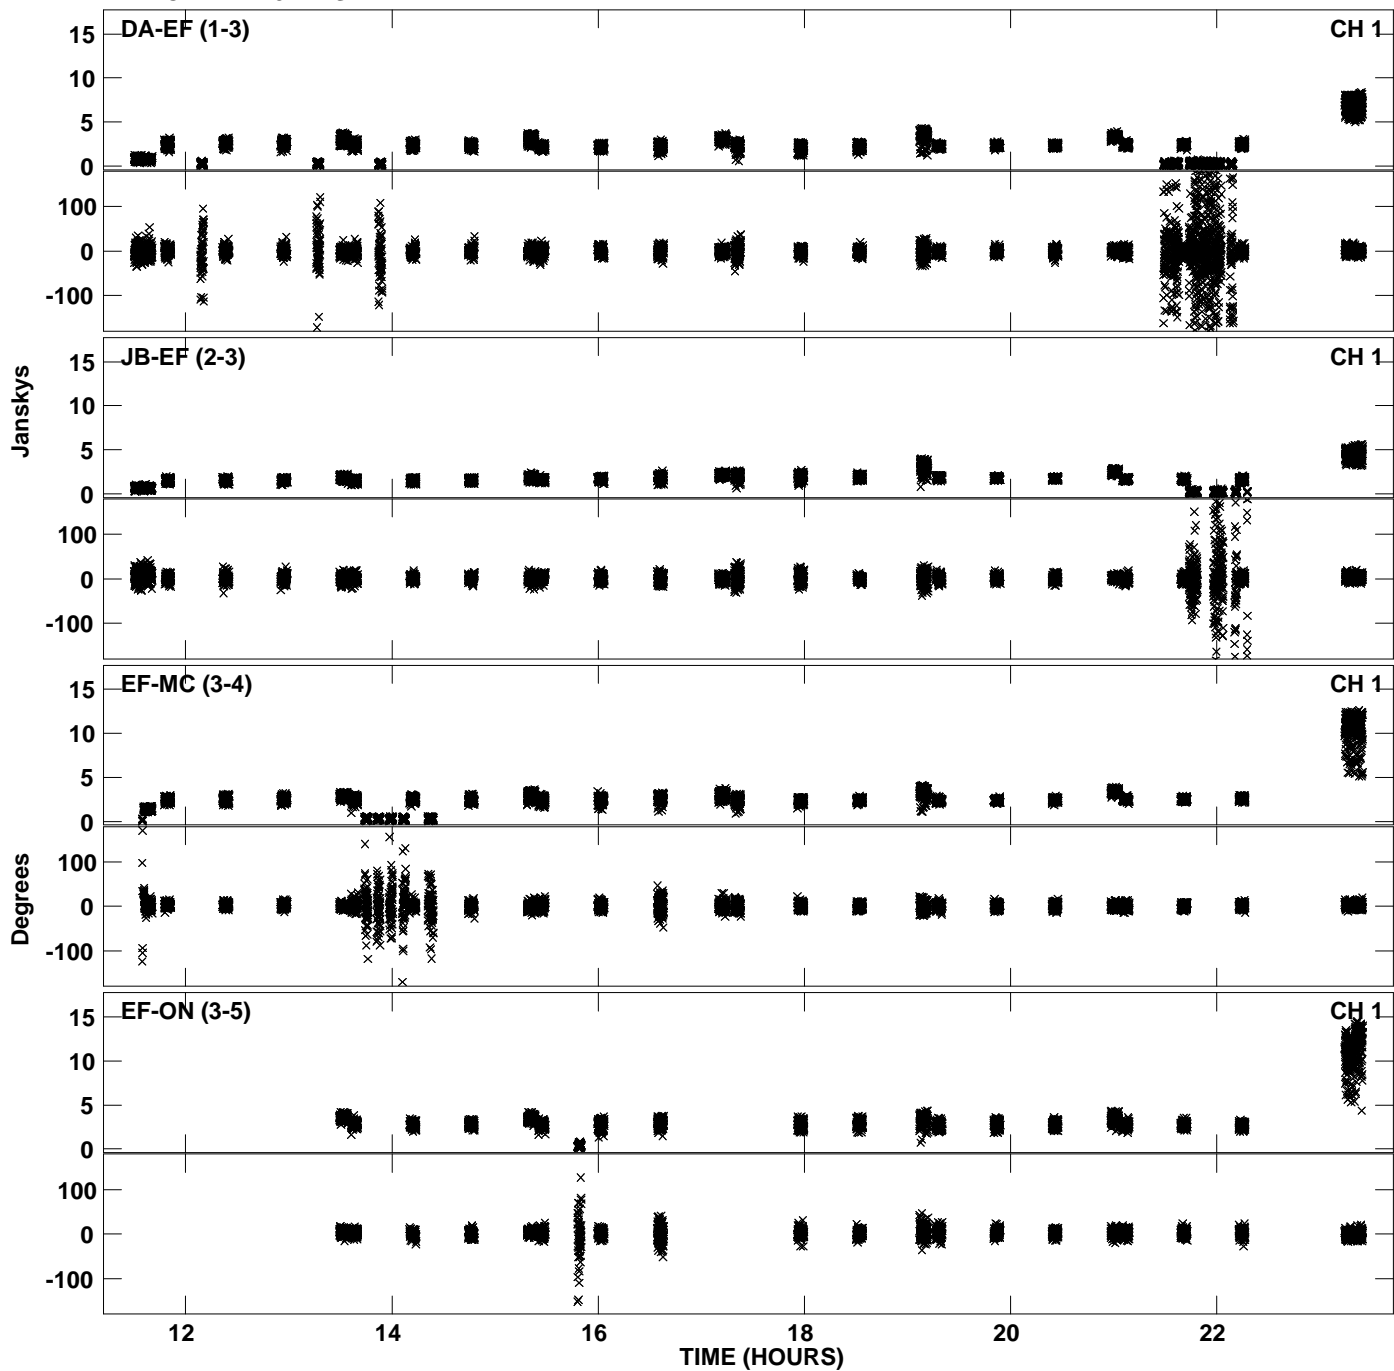

Plot file version 1 created 30-APR-2010 03:11:47
Amplitude andPhase vs Time for ES062B.UVDATA.1 Vect aver. CL # 3
IF 1 CHAN 1 - 512 STK LL

Plot file version 2 created 30-APR-2010 03:11:47
Amplitude andPhase vs Time for ES062B.UVDATA.1 Vect aver. CL # 3
IF 1 CHAN 1 - 512 STK LL

Plot file version 3 created 30-APR-2010 03:15:41
Amplitude andPhase vs Time for ES062B.UVDATA.1 Vect aver. CL # 3
IF 1 CHAN 1 - 512 STK RR

Plot file version 4 created 30-APR-2010 03:15:41
Amplitude andPhase vs Time for ES062B.UVDATA.1 Vect aver. CL # 3
IF 1 CHAN 1 - 512 STK RR