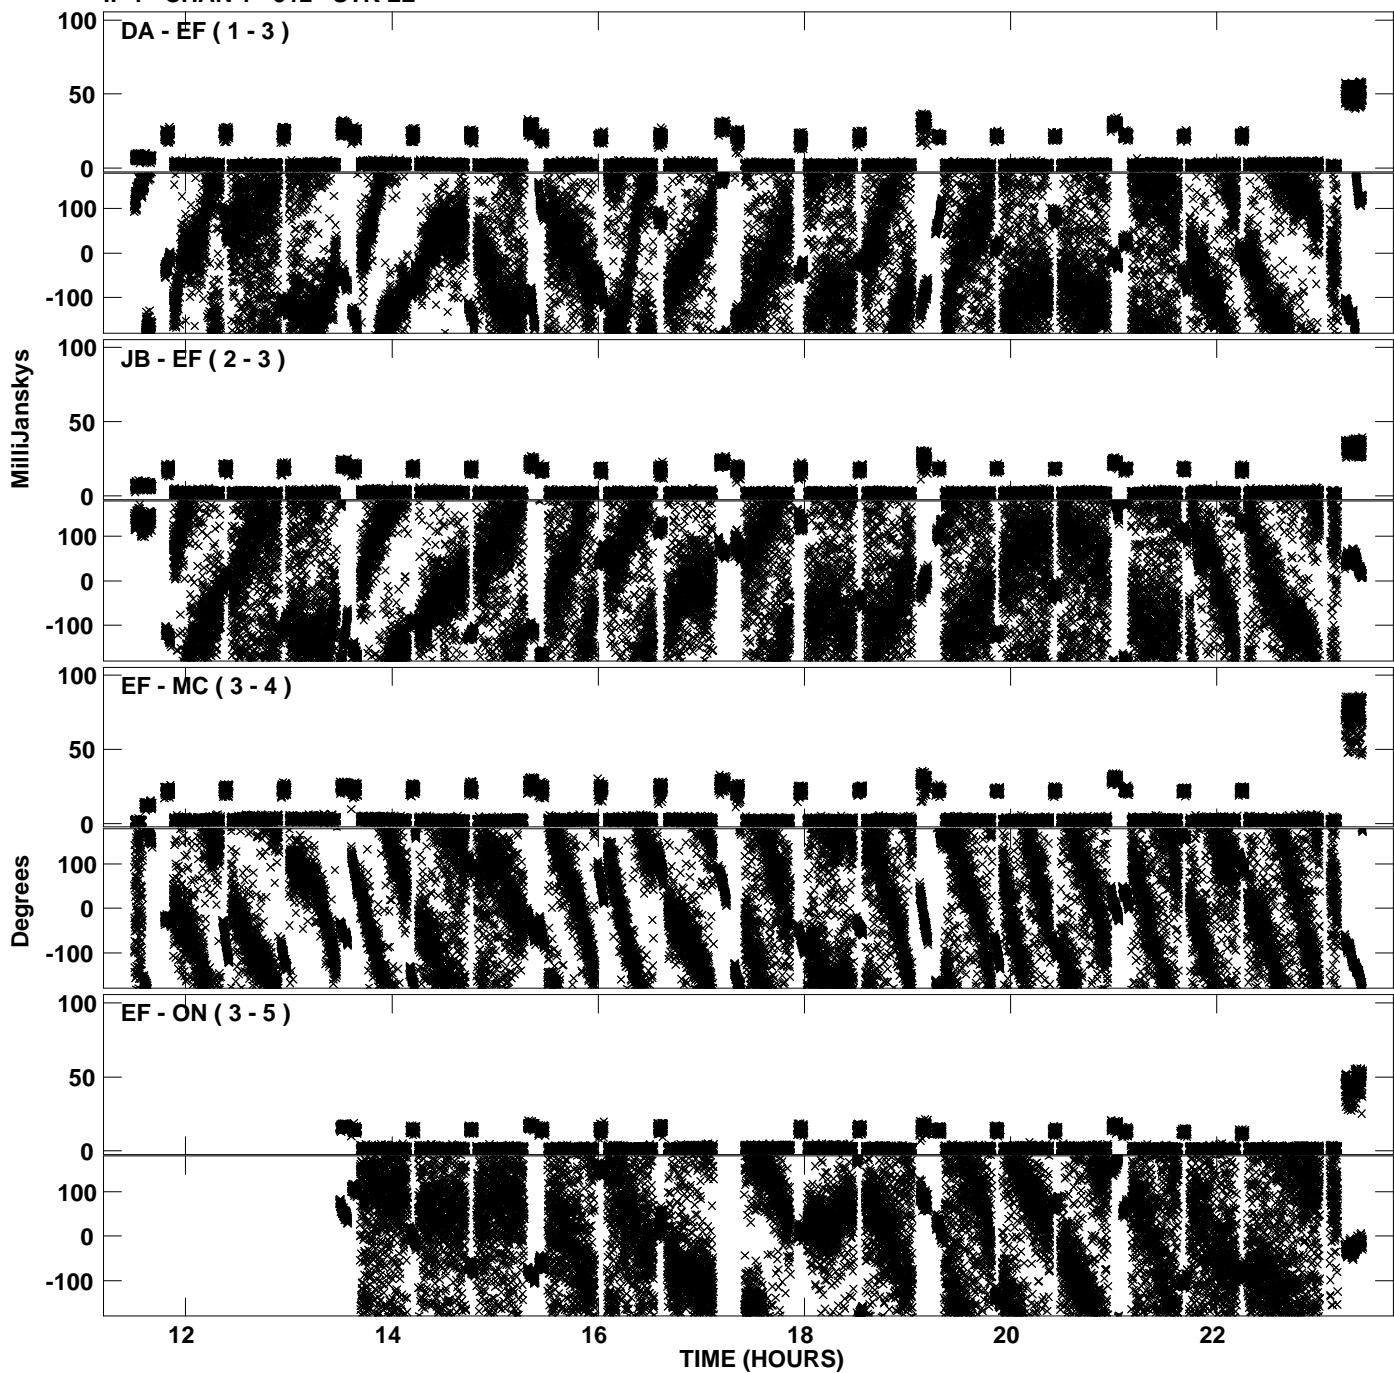

Plot file version 1 created 29-APR-2010 14:26:07
Amplitude and Phase vs Time for ES062B.UVDATA.1 Vect aver.
IF 1 CHAN 1 - 512 STK LL

Plot file version 2 created 29-APR-2010 14:26:08
Amplitude andPhase vs Time for ES062B.UVDATA.1 Vect aver.
IF 1 CHAN 1 - 512 STK LL

PLot file version 3 created 29-APR-2010 14:29:53
Amplitude andPhase vs Time for ES062B.UVDATA.1 Vect aver.
IF 1 CHAN 1 - 512 STK RR

PLot file version 4 created 29-APR-2010 14:29:53
Amplitude andPhase vs Time for ES062B.UVDATA.1 Vect aver.
IF 1 CHAN 1 - 512 STK RR