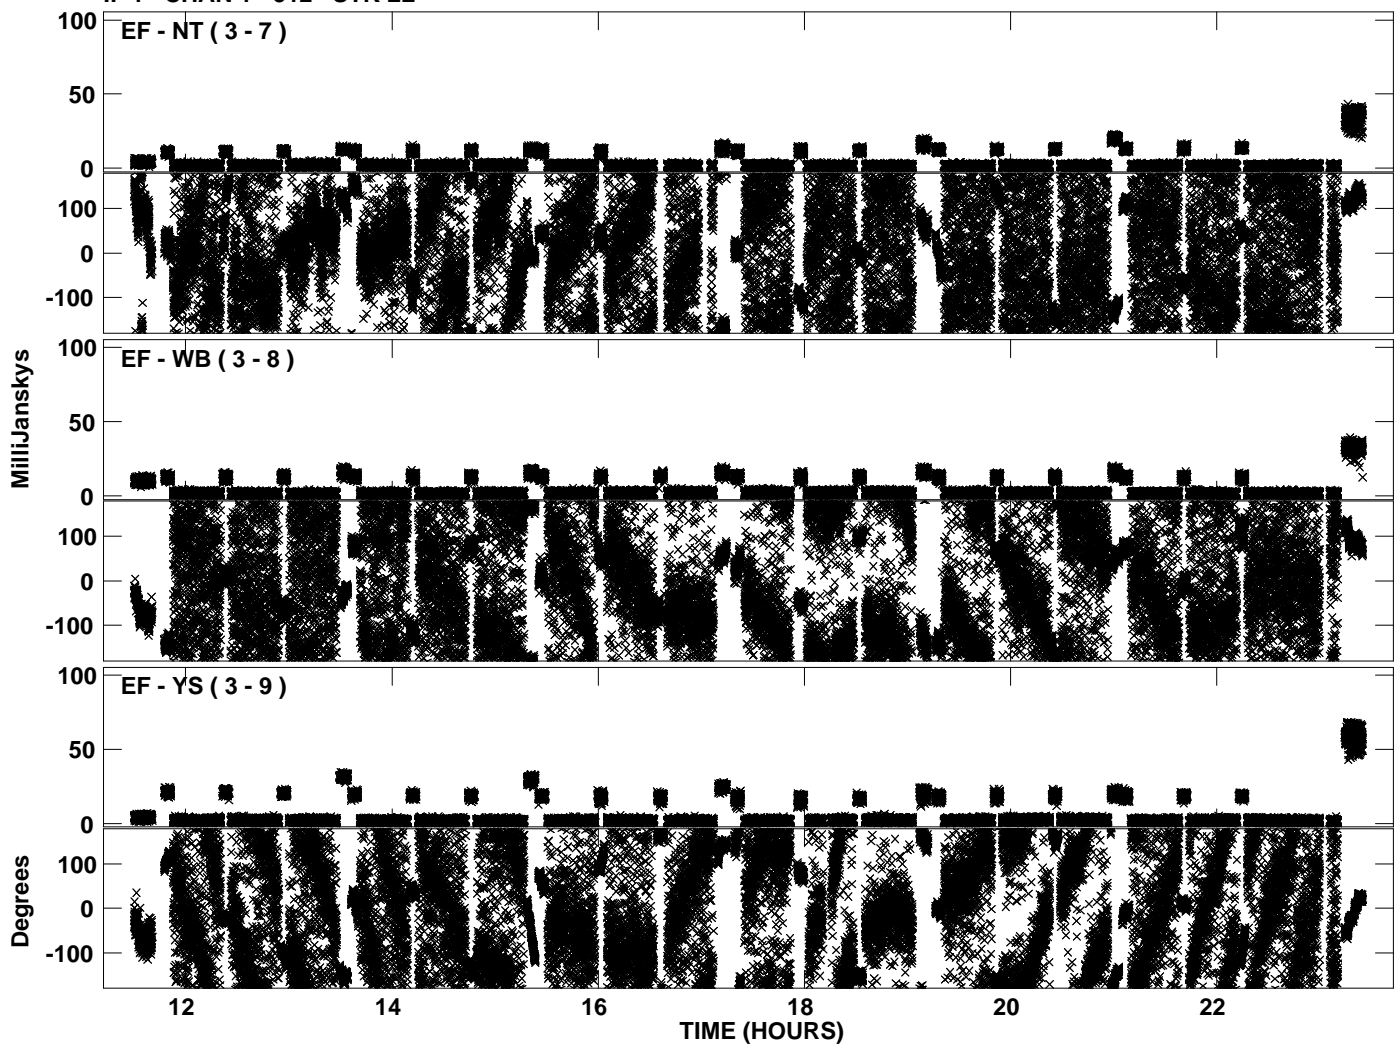

Plot file version 1 created 29-APR-2010 14:26:07
Amplitude and Phase vs Time for ES062B.UVDATA.1 Vect aver.
IF 1 CHAN 1 - 512 STK LL

Plot file version 2 created 29-APR-2010 14:26:08
Amplitude andPhase vs Time for ES062B.UVDATA.1 Vect aver.
IF 1 CHAN 1 - 512 STK LL

PLot file version 3 created 29-APR-2010 14:29:53
Amplitude andPhase vs Time for ES062B.UVDATA.1 Vect aver.
IF 1 CHAN 1 - 512 STK RR

PLot file version 4 created 29-APR-2010 14:29:53
Amplitude andPhase vs Time for ES062B.UVDATA.1 Vect aver.
IF 1 CHAN 1 - 512 STK RR