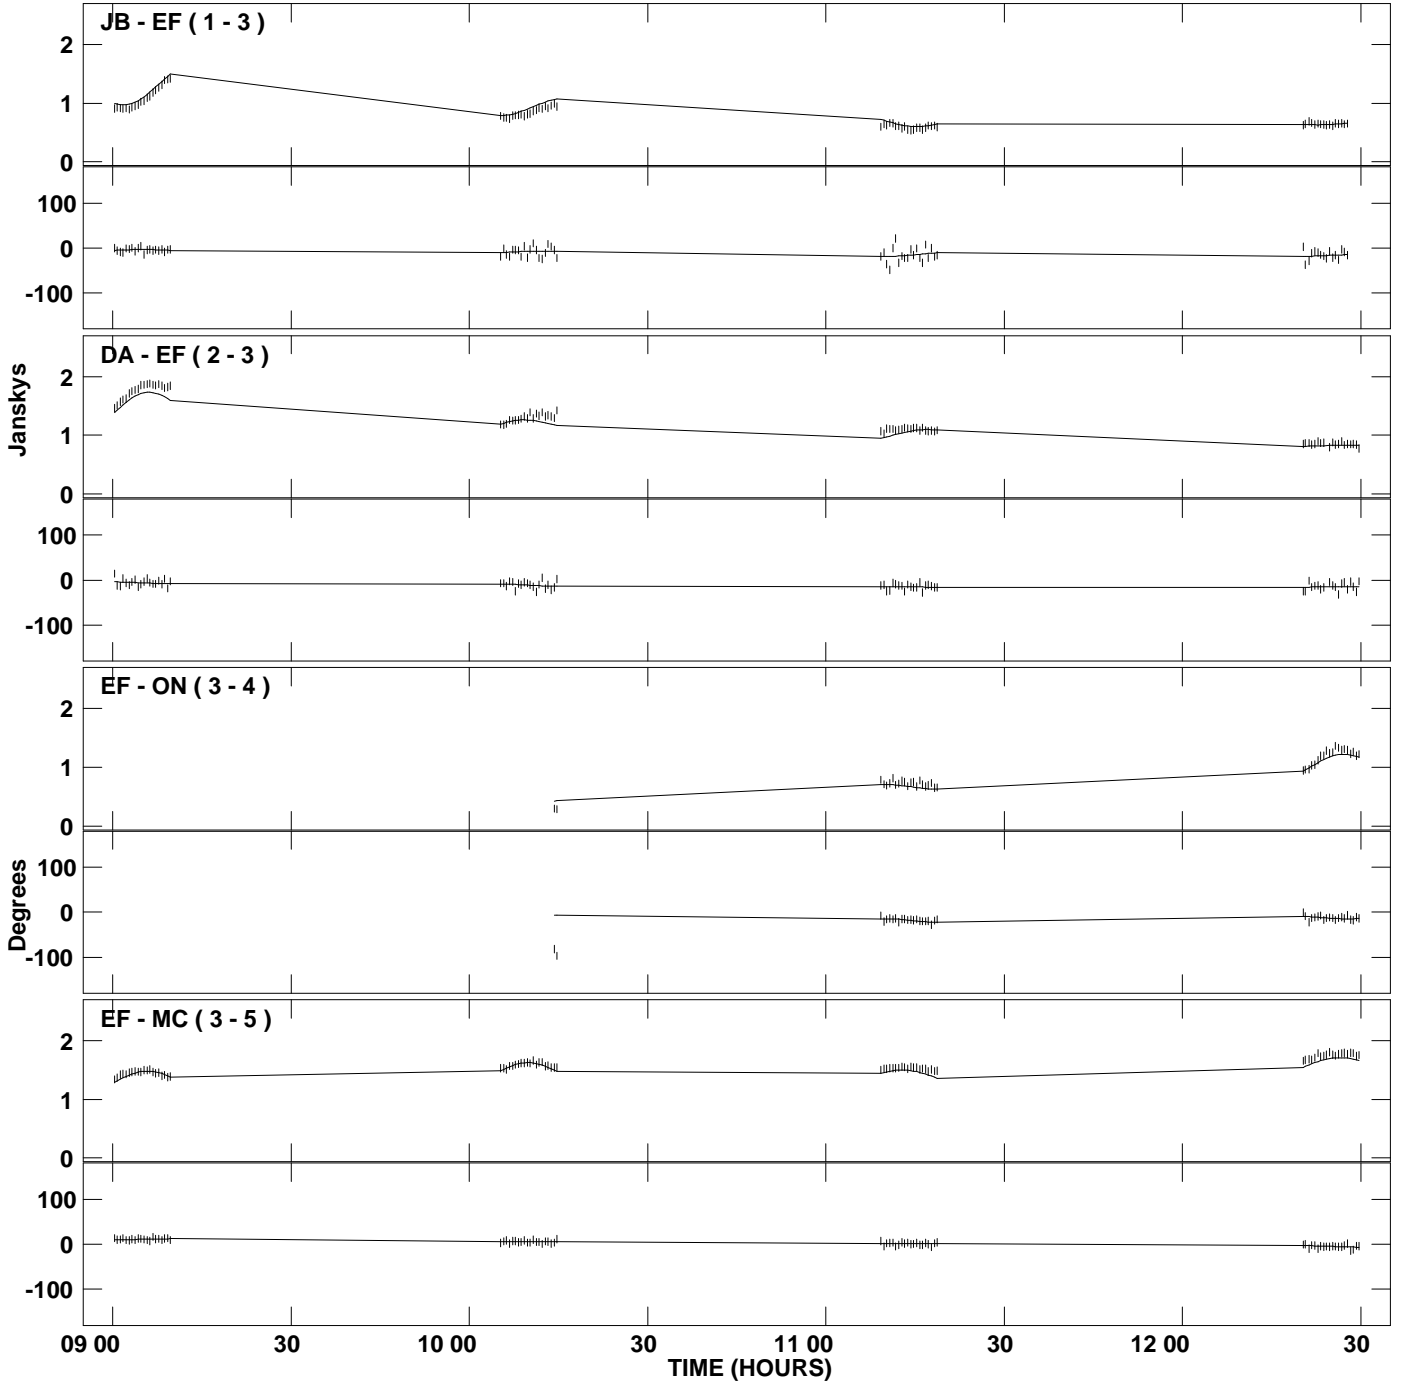

PLot file version 1 created 23-FEB-2010 10:13:28  
Amplitude andPhase vs Time for 3C286.MULTI.1 Vect aver. CL # 3  
IF 1 CHAN 1 STK LL of 3C286.ICL001.3

PLot file version 2 created 23-FEB-2010 10:13:28  
Amplitude and Phase vs Time for 3C286.MULTI.1 Vect aver. CL # 3  
IF 1 CHAN 1 STK LL of 3C286.ICL001.3

PLot file version 3 created 23-FEB-2010 10:13:29  
Amplitude and Phase vs Time for 3C286.MULTI.1 Vect aver. CL # 3  
IF 1 CHAN 1 STK RR of 3C286.ICL001.3

PLot file version 4 created 23-FEB-2010 10:13:29  
Amplitude and Phase vs Time for 3C286.MULTI.1 Vect aver. CL # 3  
IF 1 CHAN 1 STK RR of 3C286.ICL001.3