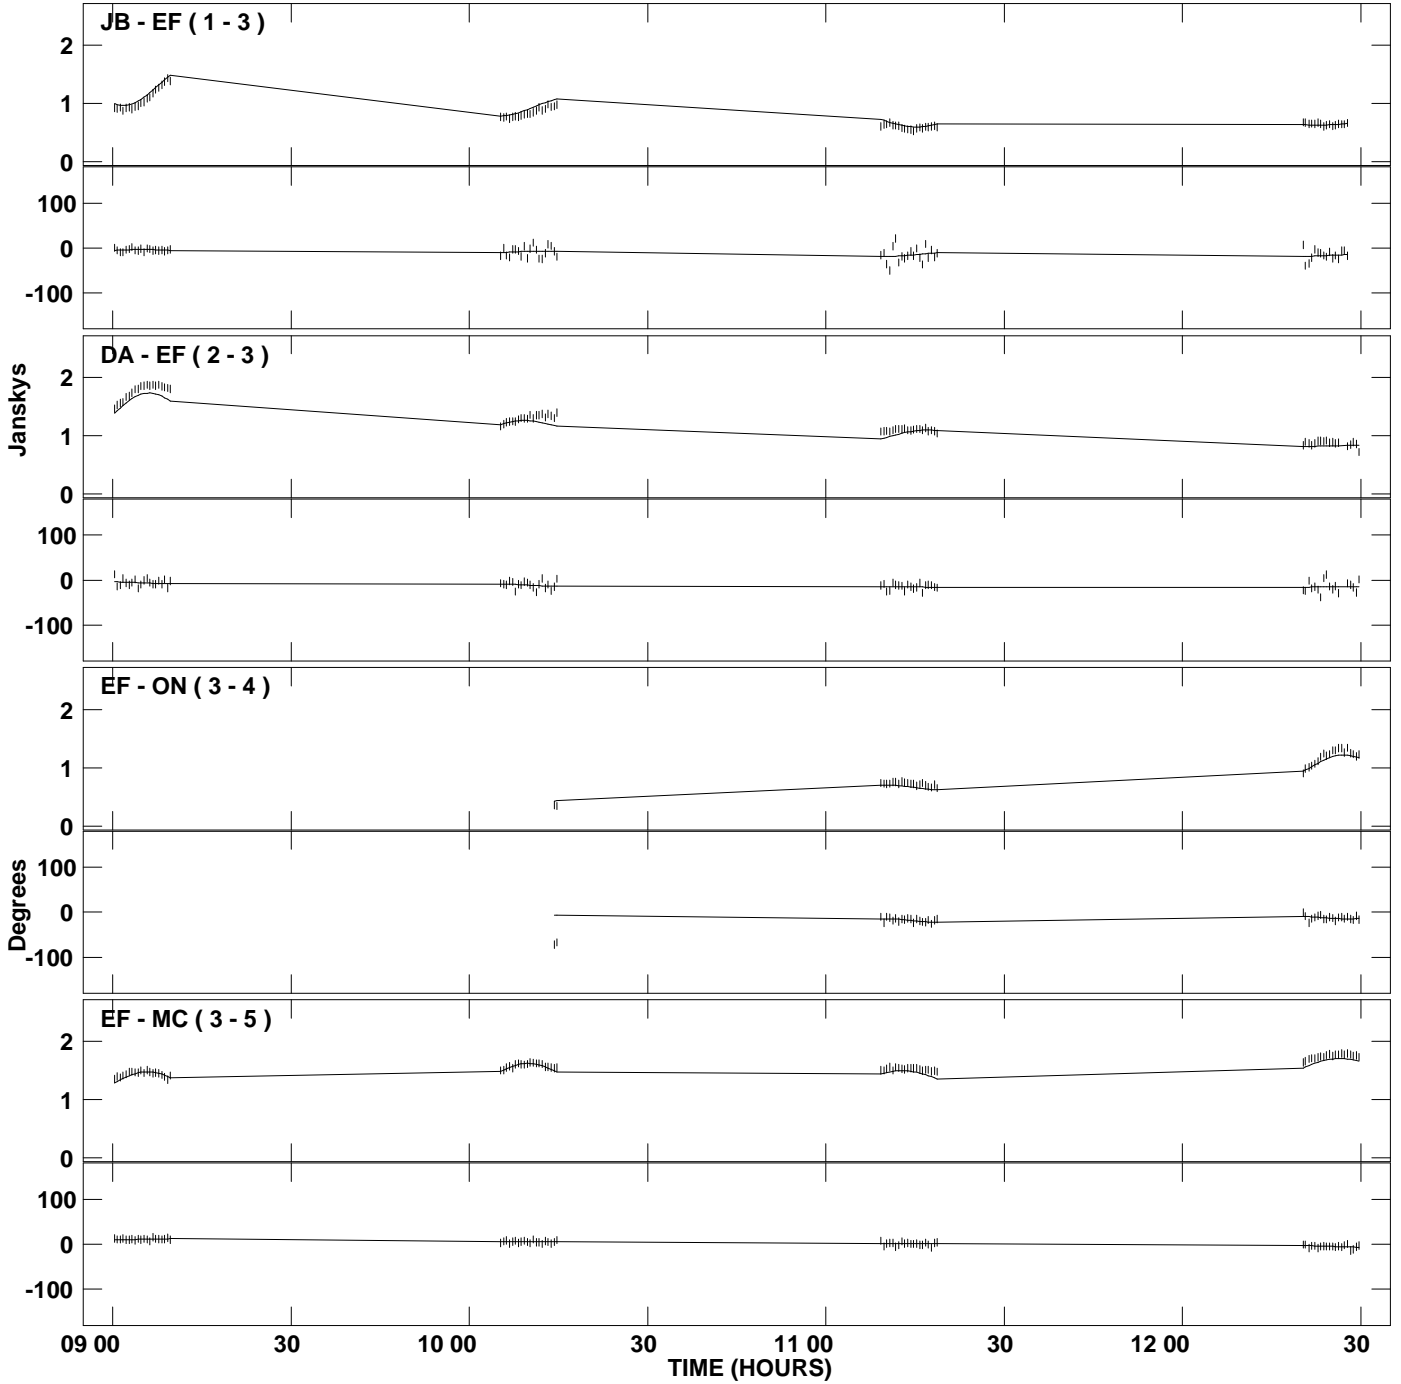

PLot file version 1 created 23-FEB-2010 10:13:28  
Amplitude andPhase vs Time for 3C286.MULTI.1 Vect aver. CL # 3  
IF 1 CHAN 1 STK LL of 3C286.ICL001.3

PLot file version 2 created 23-FEB-2010 10:13:28  
Amplitude and Phase vs Time for 3C286.MULTI.1 Vect aver. CL # 3  
IF 1 CHAN 1 STK LL of 3C286.ICL001.3

PLot file version 3 created 23-FEB-2010 10:13:29  
Amplitude and Phase vs Time for 3C286.MULTI.1 Vect aver. CL # 3  
IF 1 CHAN 1 STK RR of 3C286.ICL001.3

PLot file version 4 created 23-FEB-2010 10:13:29  
Amplitude and Phase vs Time for 3C286.MULTI.1 Vect aver. CL # 3  
IF 1 CHAN 1 STK RR of 3C286.ICL001.3