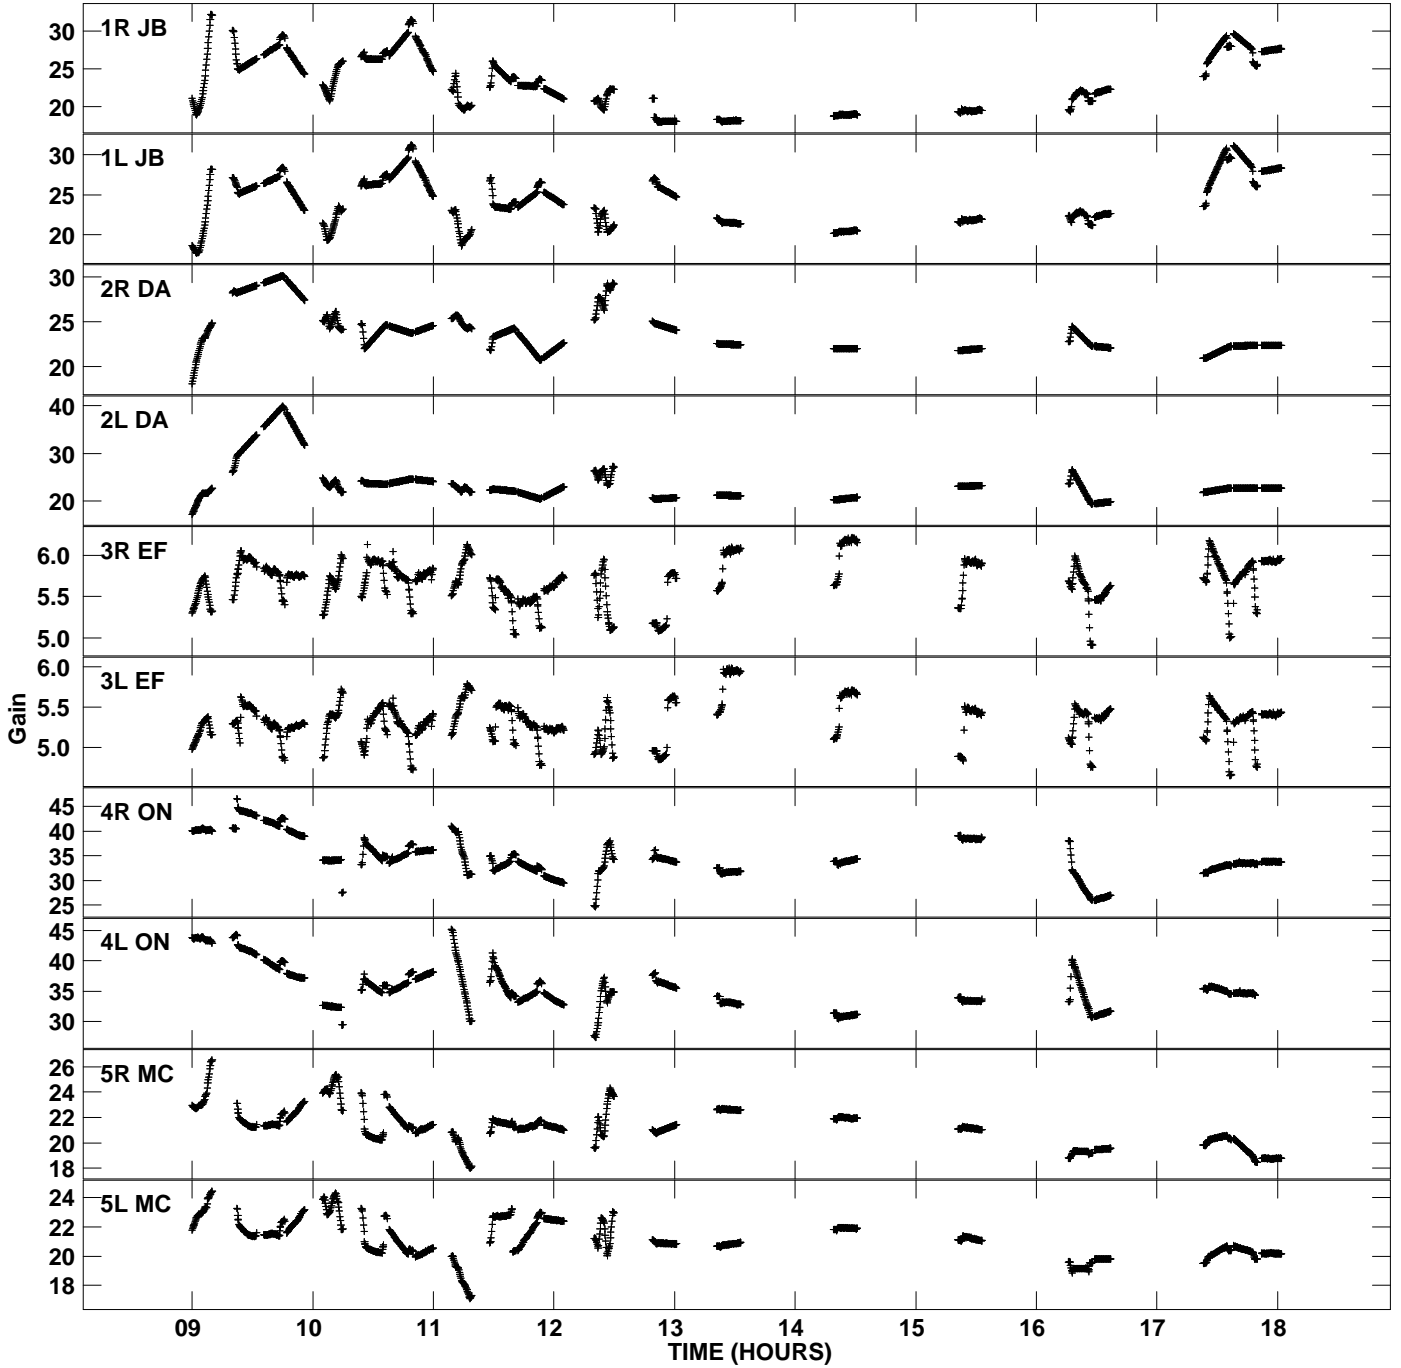

Plot file version 1 created 23-FEB-2010 10:13:34
Gain amp vs UTC time for ES063B_1.TMP.1
CL 4 Rpol & Lpol IF 1

Plot file version 2 created 23-FEB-2010 10:13:34
Gain amp vs UTC time for ES063B_1.TMP.1
CL 4 Rpol & Lpol IF 1