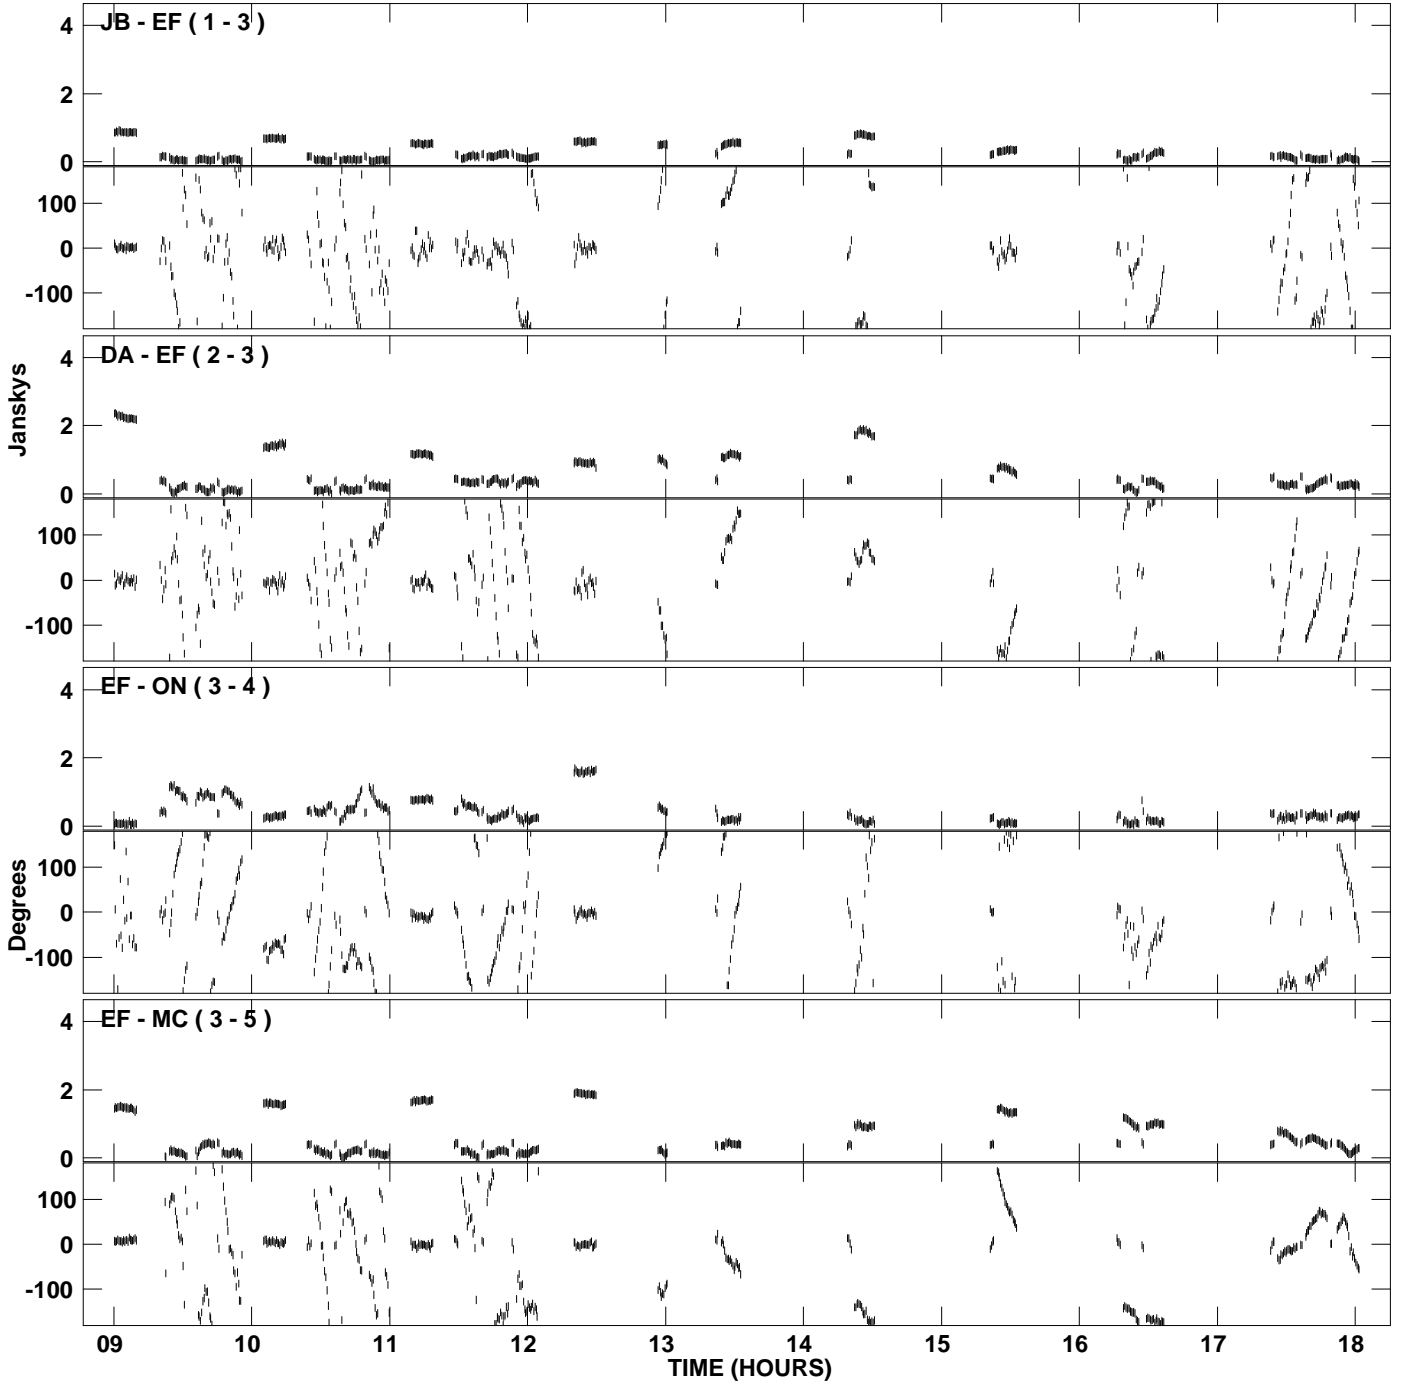

PLot file version 1 created 23-FEB-2010 10:02:57
Amplitude and Phase vs Time for ES063B 1.UVDATA.1 Vect aver. CL # 3
IF 1 CHAN 1 - 1024 STK LL

PLot file version 2 created 23-FEB-2010 10:02:57
Amplitude andPhase vs Time for ES063B 1.UVDATA.1 Vect aver. CL # 3
IF 1 CHAN 1 - 1024 STK LL

PLot file version 3 created 23-FEB-2010 10:07:18
Amplitude and Phase vs Time for ES063B 1.UVDATA.1 Vect aver. CL # 3
IF 1 CHAN 1 - 1024 STK RR

PLot file version 4 created 23-FEB-2010 10:07:18
Amplitude andPhase vs Time for ES063B 1.UVDATA.1 Vect aver. CL # 3
IF 1 CHAN 1 - 1024 STK RR