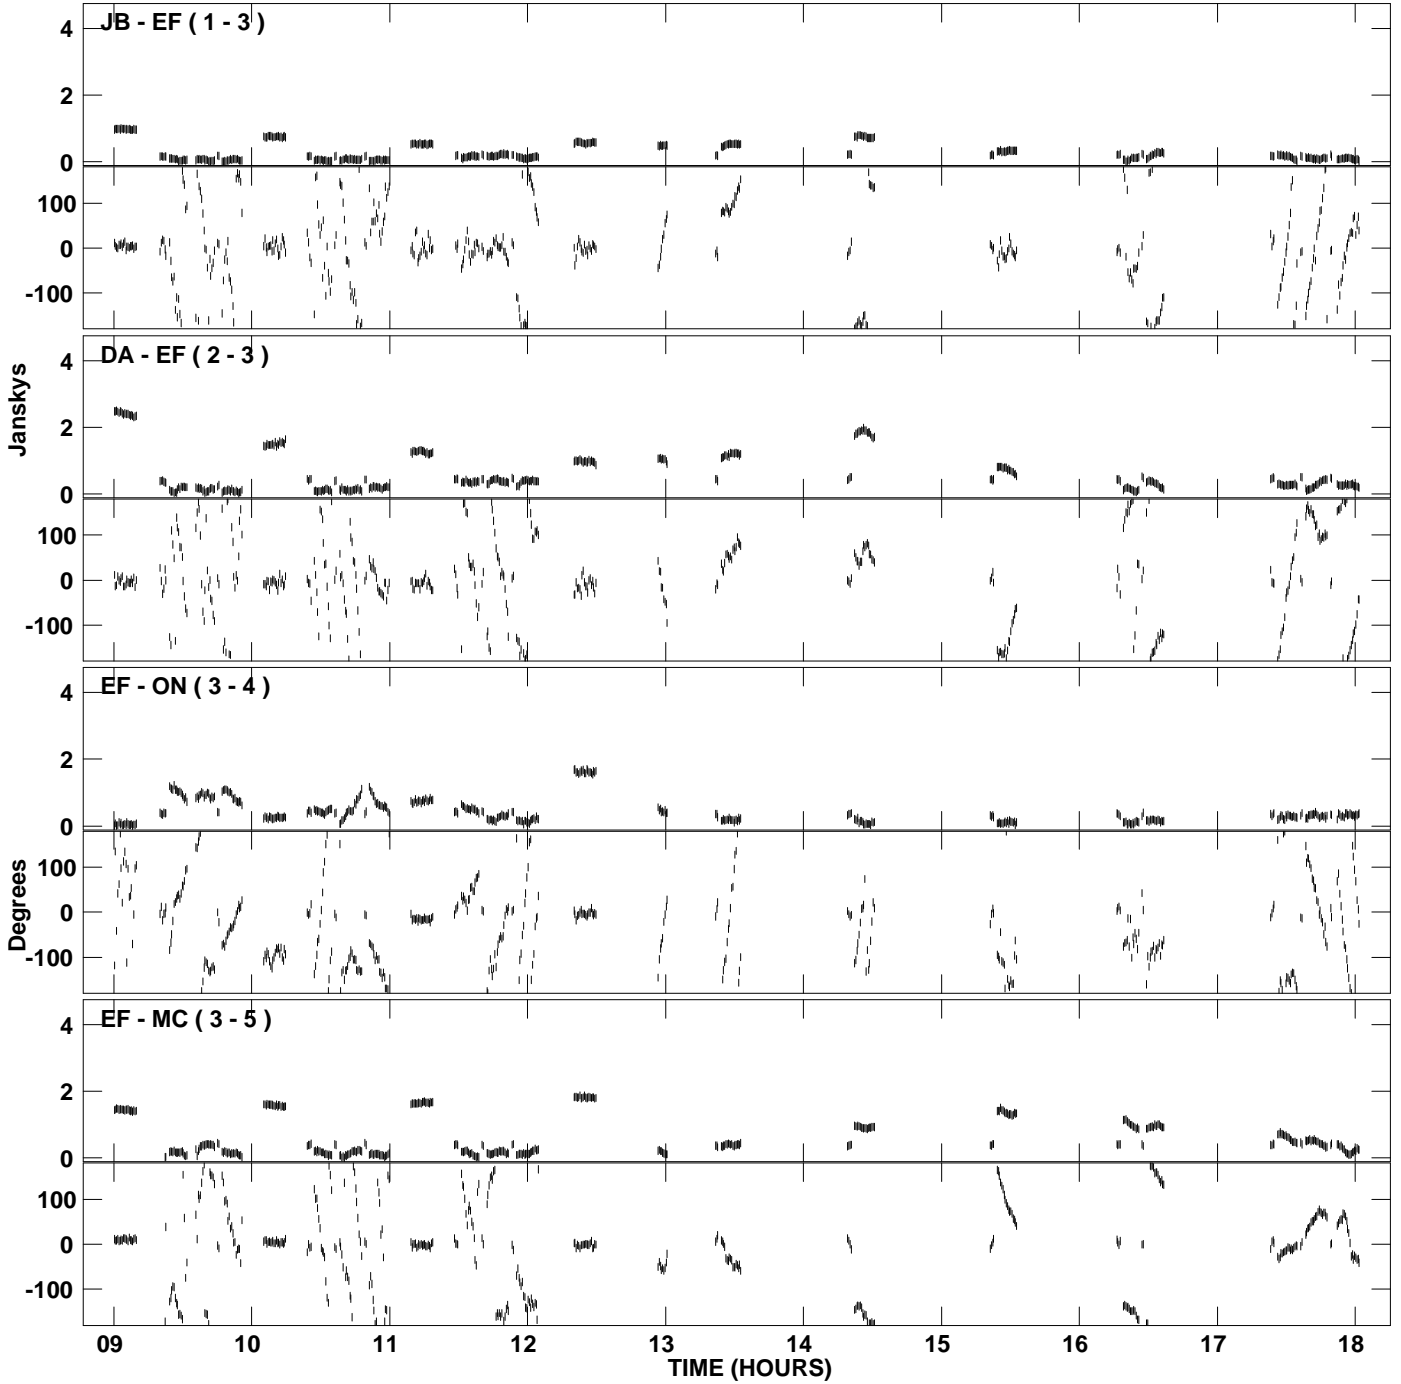

PLot file version 1 created 23-FEB-2010 10:02:57
Amplitude and Phase vs Time for ES063B 1.UVDATA.1 Vect aver. CL # 3
IF 1 CHAN 1 - 1024 STK LL

PLot file version 2 created 23-FEB-2010 10:02:57
Amplitude andPhase vs Time for ES063B 1.UVDATA.1 Vect aver. CL # 3
IF 1 CHAN 1 - 1024 STK LL

PLot file version 3 created 23-FEB-2010 10:07:18
Amplitude and Phase vs Time for ES063B 1.UVDATA.1 Vect aver. CL # 3
IF 1 CHAN 1 - 1024 STK RR

PLot file version 4 created 23-FEB-2010 10:07:18
Amplitude andPhase vs Time for ES063B 1.UVDATA.1 Vect aver. CL # 3
IF 1 CHAN 1 - 1024 STK RR