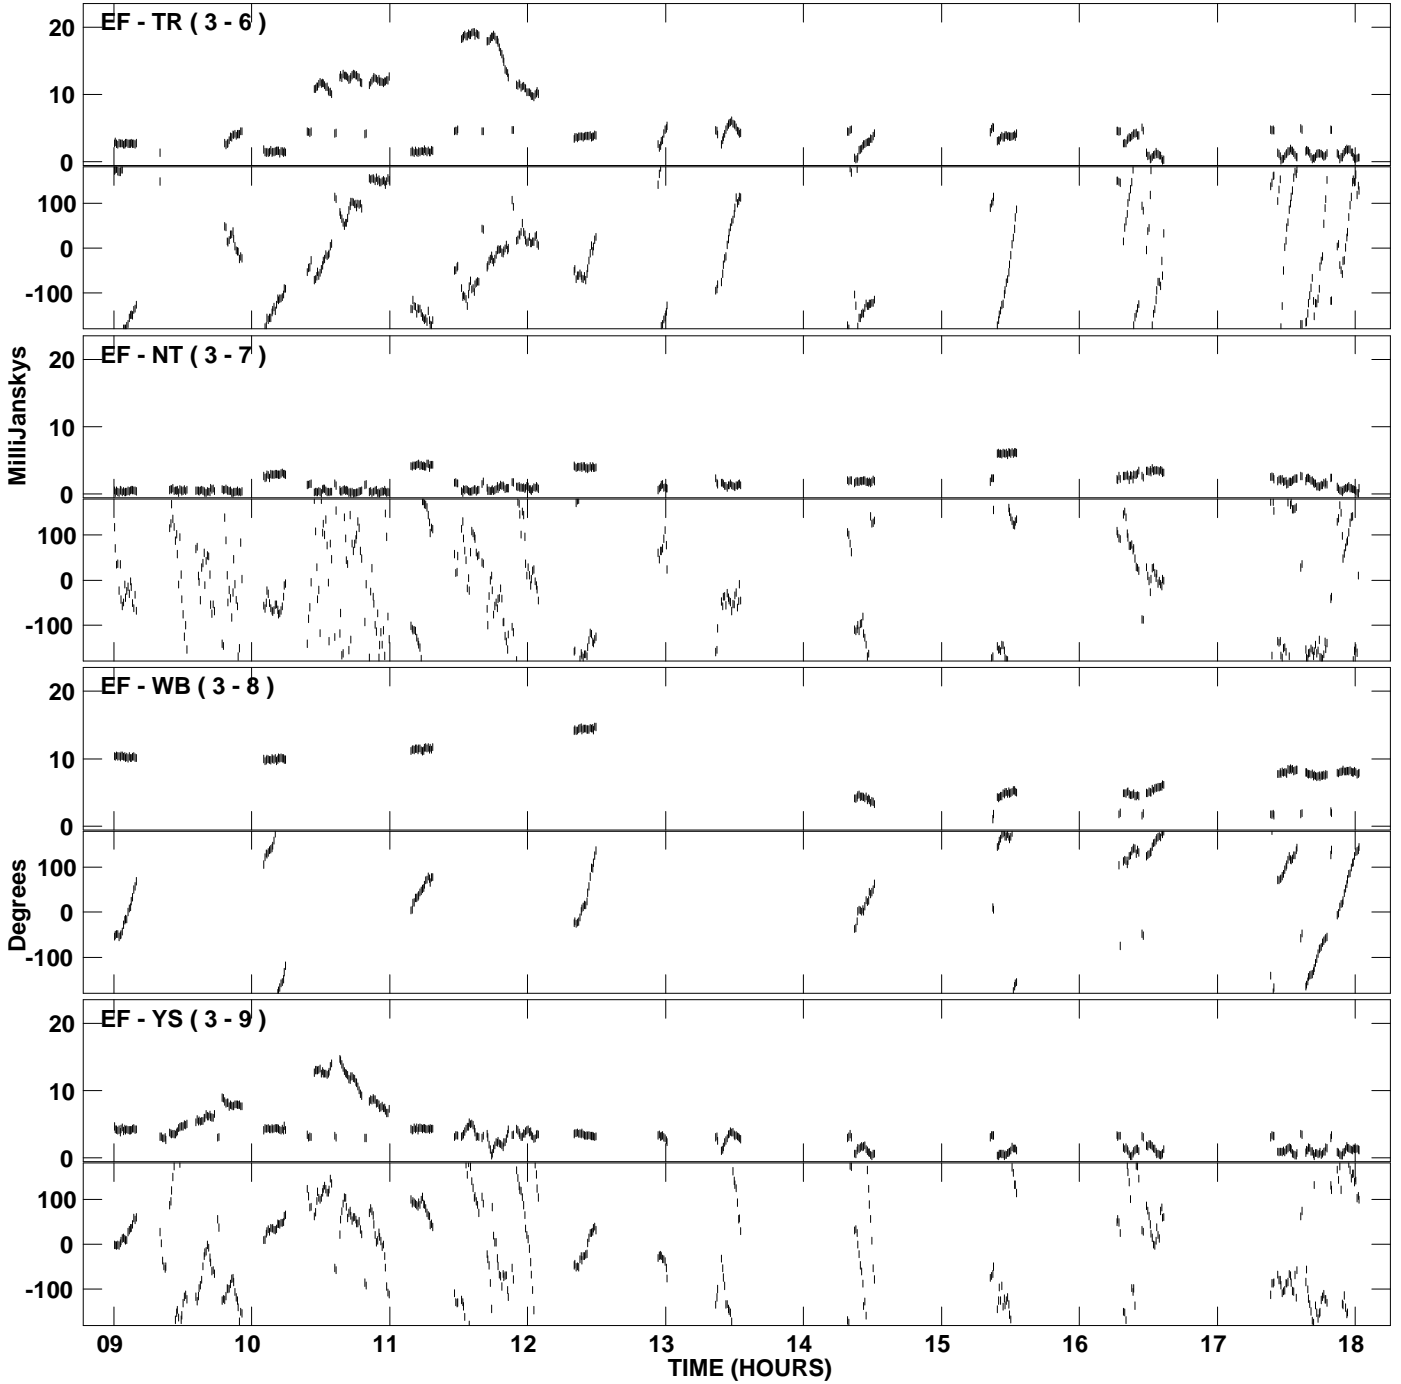

PLot file version 1 created 22-FEB-2010 20:44:06
Amplitude and Phase vs Time for ES063B 1.UVDATA.1 Vect aver.
IF 1 CHAN 1 - 1024 STK LL

PLot file version 2 created 22-FEB-2010 20:44:06
Amplitude andPhase vs Time for ES063B 1.UVDATA.1 Vect aver.
IF 1 CHAN 1 - 1024 STK LL

PLot file version 3 created 22-FEB-2010 20:52:47
Amplitude and Phase vs Time for ES063B 1.UVDATA.1 Vect aver.
IF 1 CHAN 1 - 1024 STK RR

PLot file version 4 created 22-FEB-2010 20:52:47
Amplitude andPhase vs Time for ES063B 1.UVDATA.1 Vect aver.
IF 1 CHAN 1 - 1024 STK RR