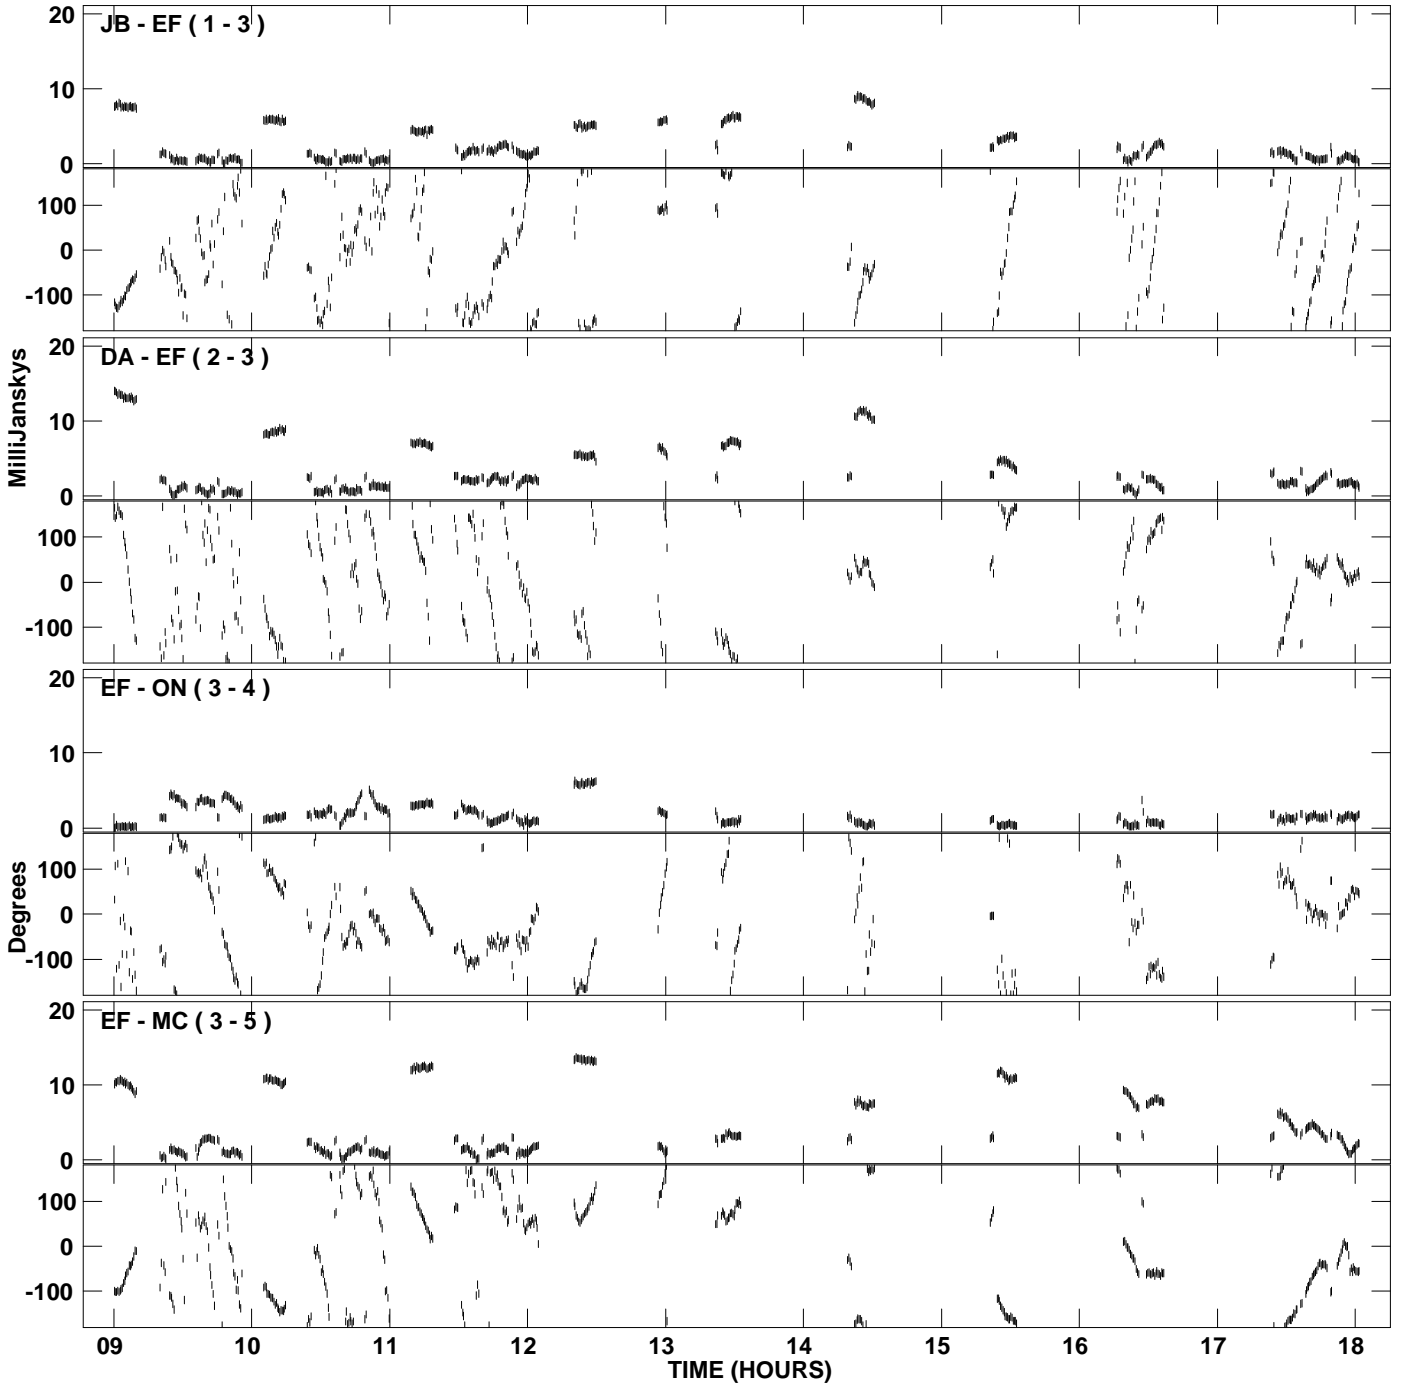

PLot file version 1 created 22-FEB-2010 20:44:06
Amplitude and Phase vs Time for ES063B 1.UVDATA.1 Vect aver.
IF 1 CHAN 1 - 1024 STK LL

PLot file version 2 created 22-FEB-2010 20:44:06
Amplitude andPhase vs Time for ES063B 1.UVDATA.1 Vect aver.
IF 1 CHAN 1 - 1024 STK LL

PLot file version 3 created 22-FEB-2010 20:52:47
Amplitude and Phase vs Time for ES063B 1.UVDATA.1 Vect aver.
IF 1 CHAN 1 - 1024 STK RR

PLot file version 4 created 22-FEB-2010 20:52:47
Amplitude andPhase vs Time for ES063B 1.UVDATA.1 Vect aver.
IF 1 CHAN 1 - 1024 STK RR