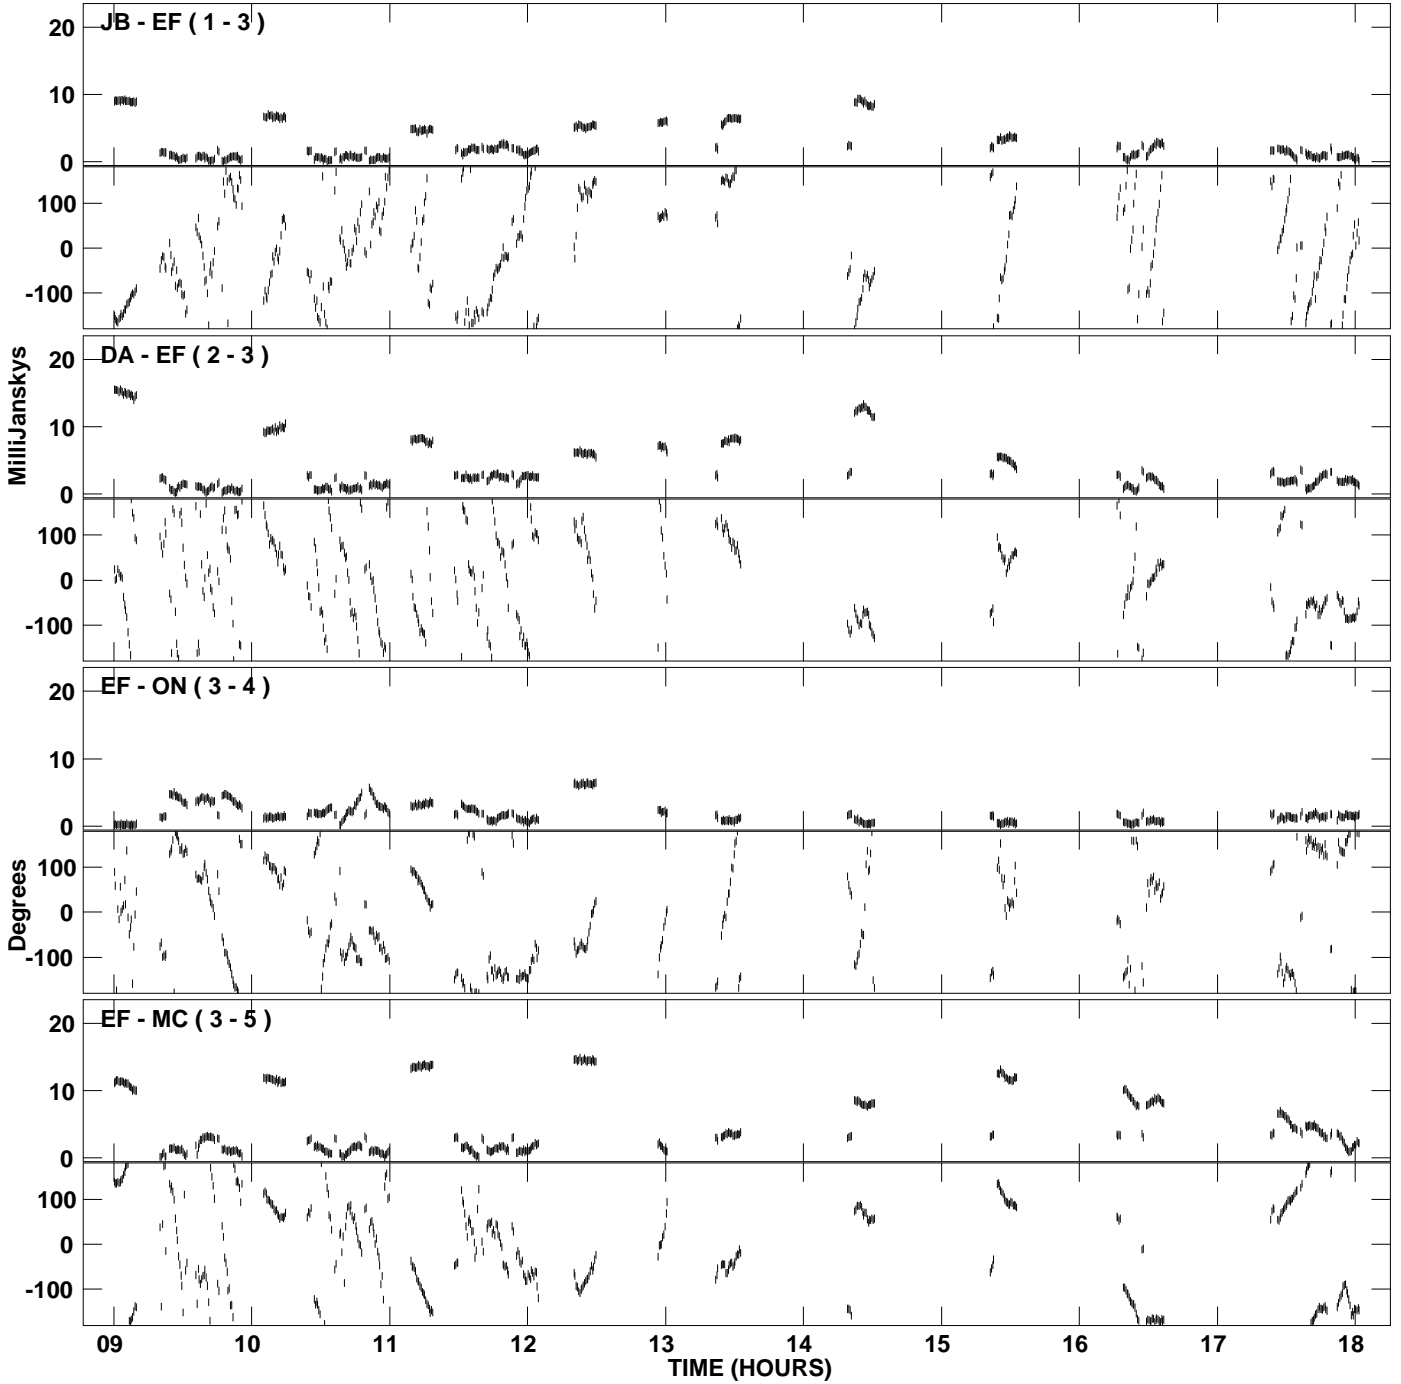

PLot file version 1 created 22-FEB-2010 20:44:06
Amplitude and Phase vs Time for ES063B 1.UVDATA.1 Vect aver.
IF 1 CHAN 1 - 1024 STK LL

PLot file version 2 created 22-FEB-2010 20:44:06
Amplitude andPhase vs Time for ES063B 1.UVDATA.1 Vect aver.
IF 1 CHAN 1 - 1024 STK LL

PLot file version 3 created 22-FEB-2010 20:52:47
Amplitude and Phase vs Time for ES063B 1.UVDATA.1 Vect aver.
IF 1 CHAN 1 - 1024 STK RR

PLot file version 4 created 22-FEB-2010 20:52:47
Amplitude andPhase vs Time for ES063B 1.UVDATA.1 Vect aver.
IF 1 CHAN 1 - 1024 STK RR