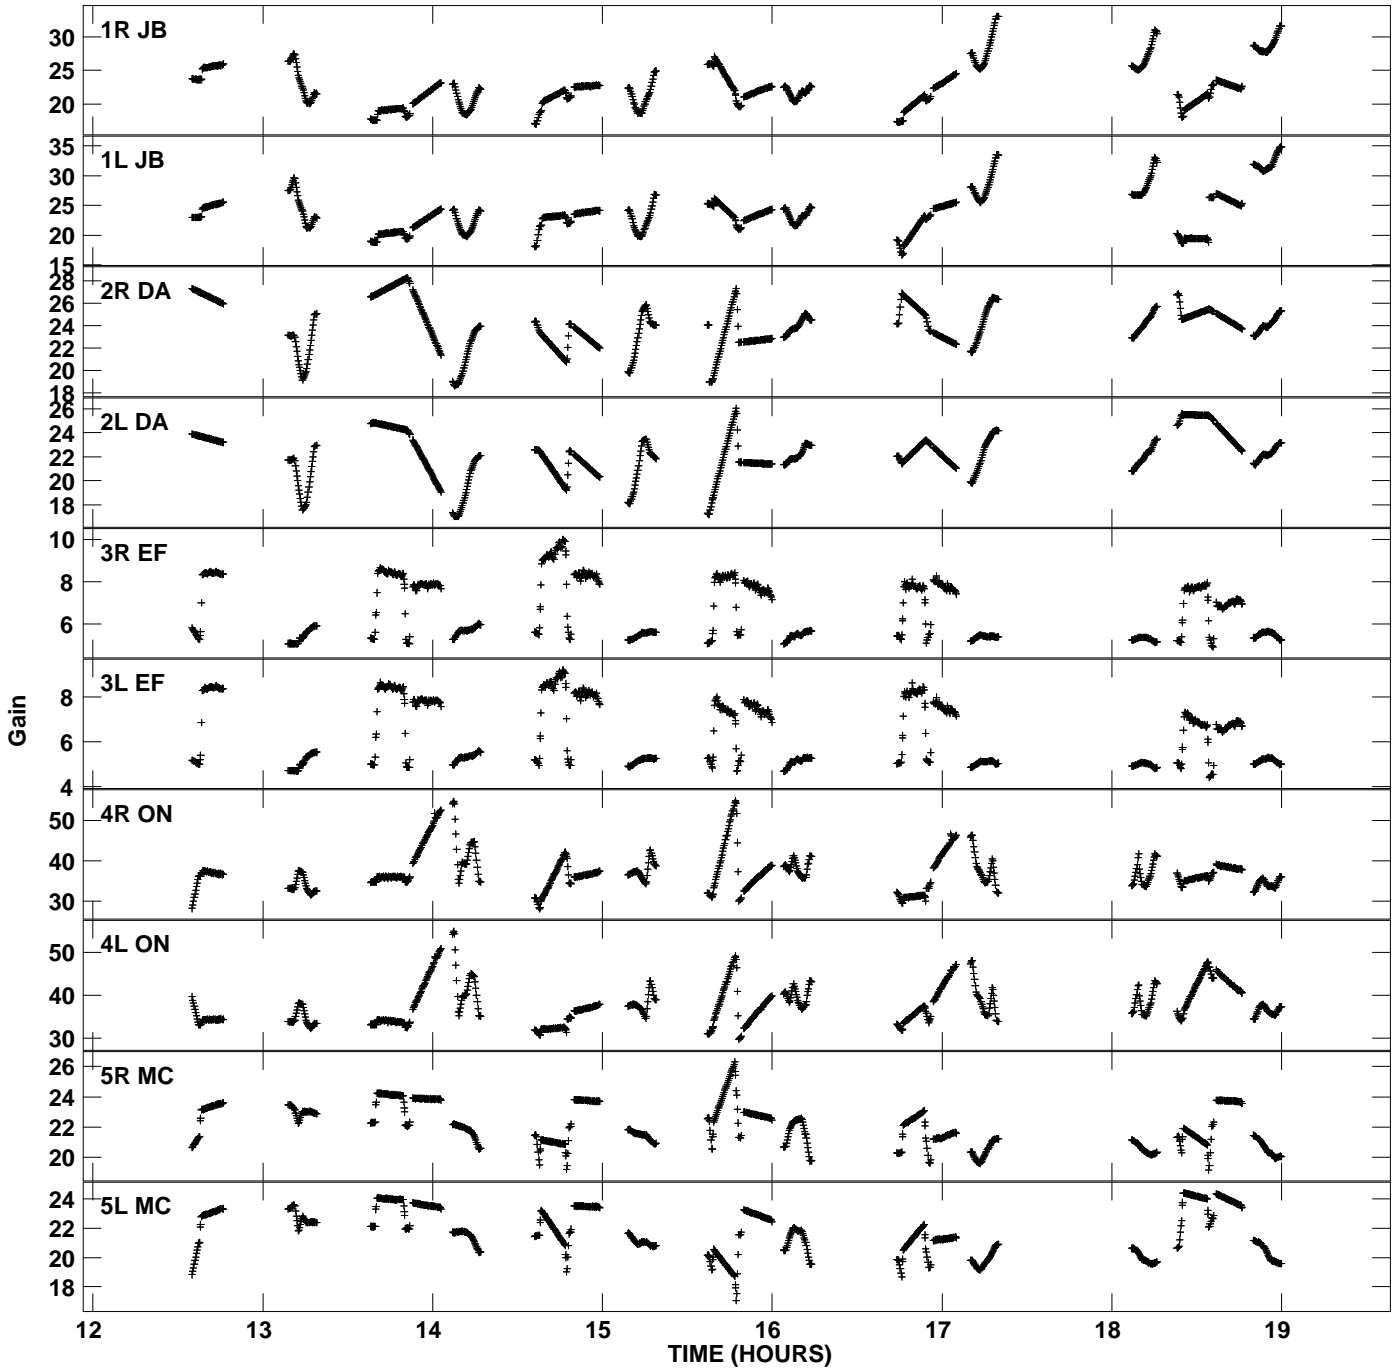

Plot file version 1 created 22-FEB-2010 23:56:07
 Gain amp vs UTC time for ES063B_2.TMP.1
 CL 4 Rpol & Lpol IF 1

Plot file version 2 created 22-FEB-2010 23:56:07
Gain amp vs UTC time for ES063B_2.TMP.1
CL 4 Rpol & Lpol IF 1