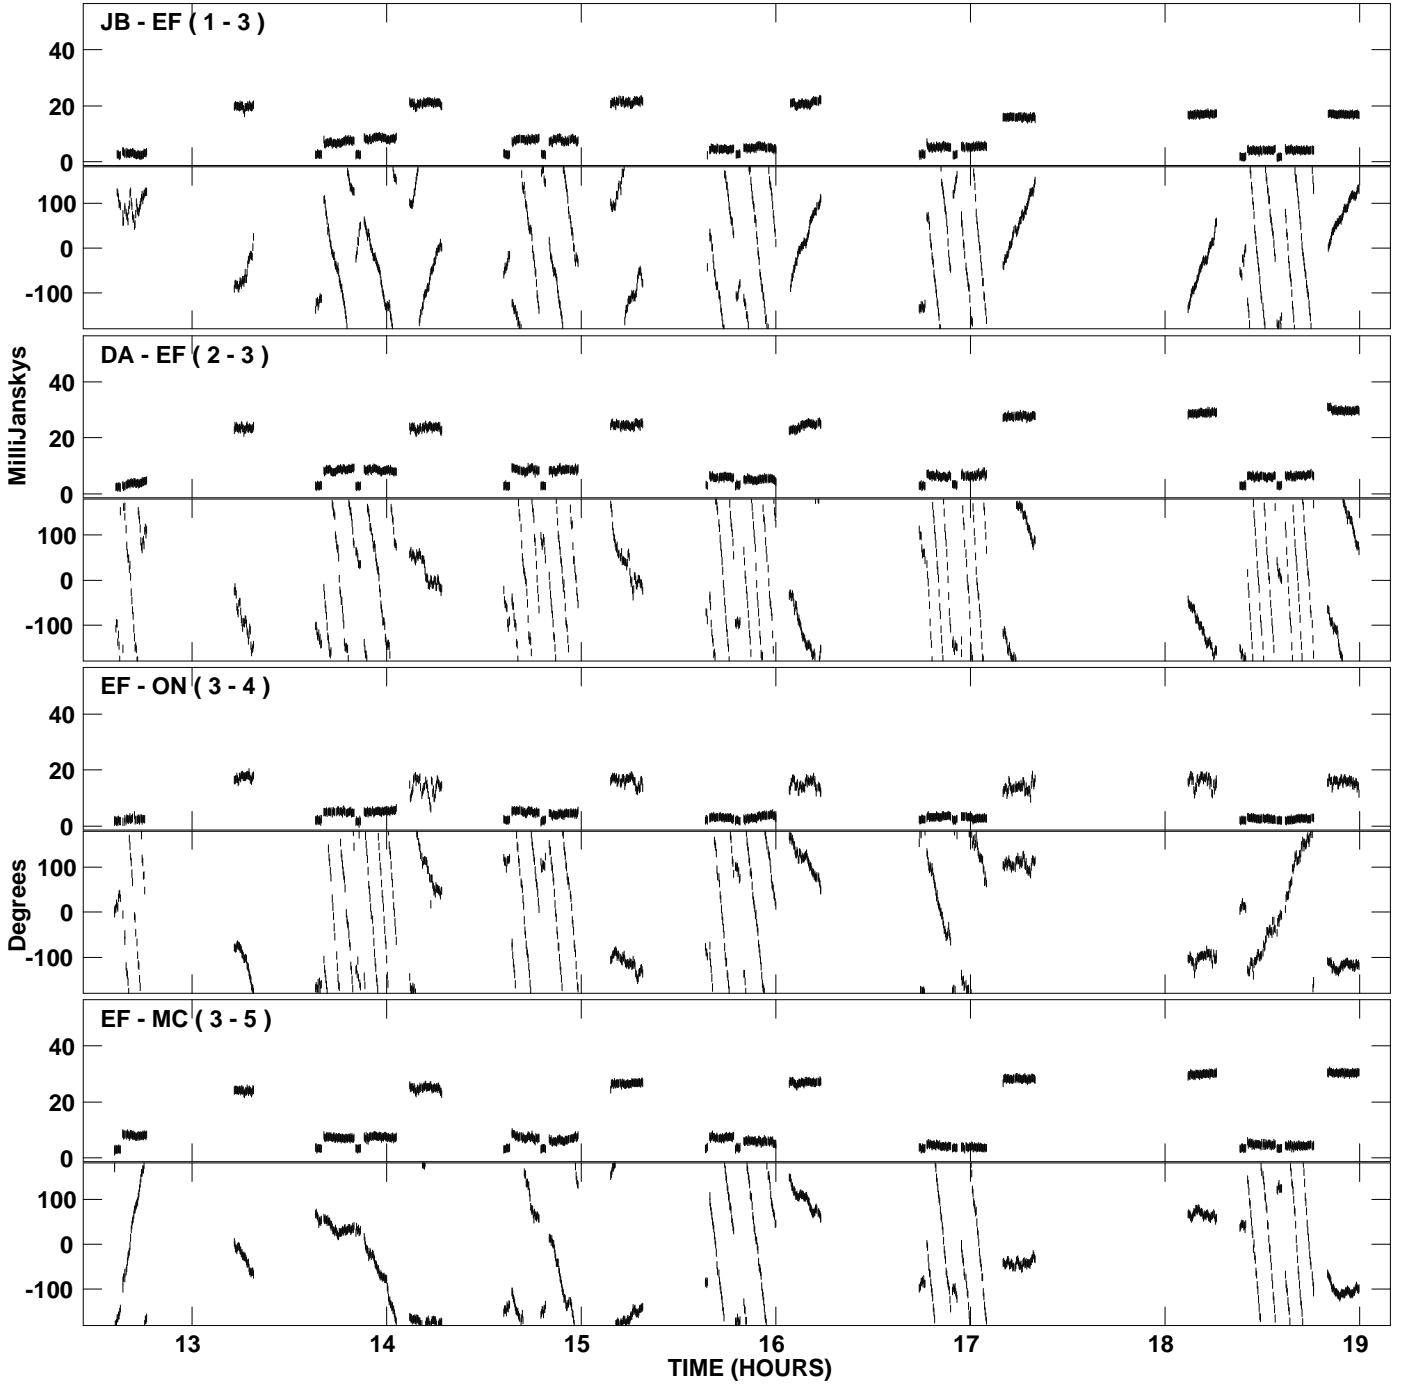

PLot file version 1 created 22-FEB-2010 21:02:33  
Amplitude and Phase vs Time for ES063B 2.UVDATA.1 Vect aver.  
IF 1 CHAN 1 - 1024 STK LL

PLot file version 2 created 22-FEB-2010 21:02:34  
Amplitude and Phase vs Time for ES063B 2.UVDATA.1 Vect aver.  
IF 1 CHAN 1 - 1024 STK LL

PLot file version 3 created 22-FEB-2010 21:10:21  
Amplitude and Phase vs Time for ES063B 2.UVDATA.1 Vect aver.  
IF 1 CHAN 1 - 1024 STK RR

PLot file version 4 created 22-FEB-2010 21:10:21  
Amplitude andPhase vs Time for ES063B 2.UVDATA.1 Vect aver.  
IF 1 CHAN 1 - 1024 STK RR