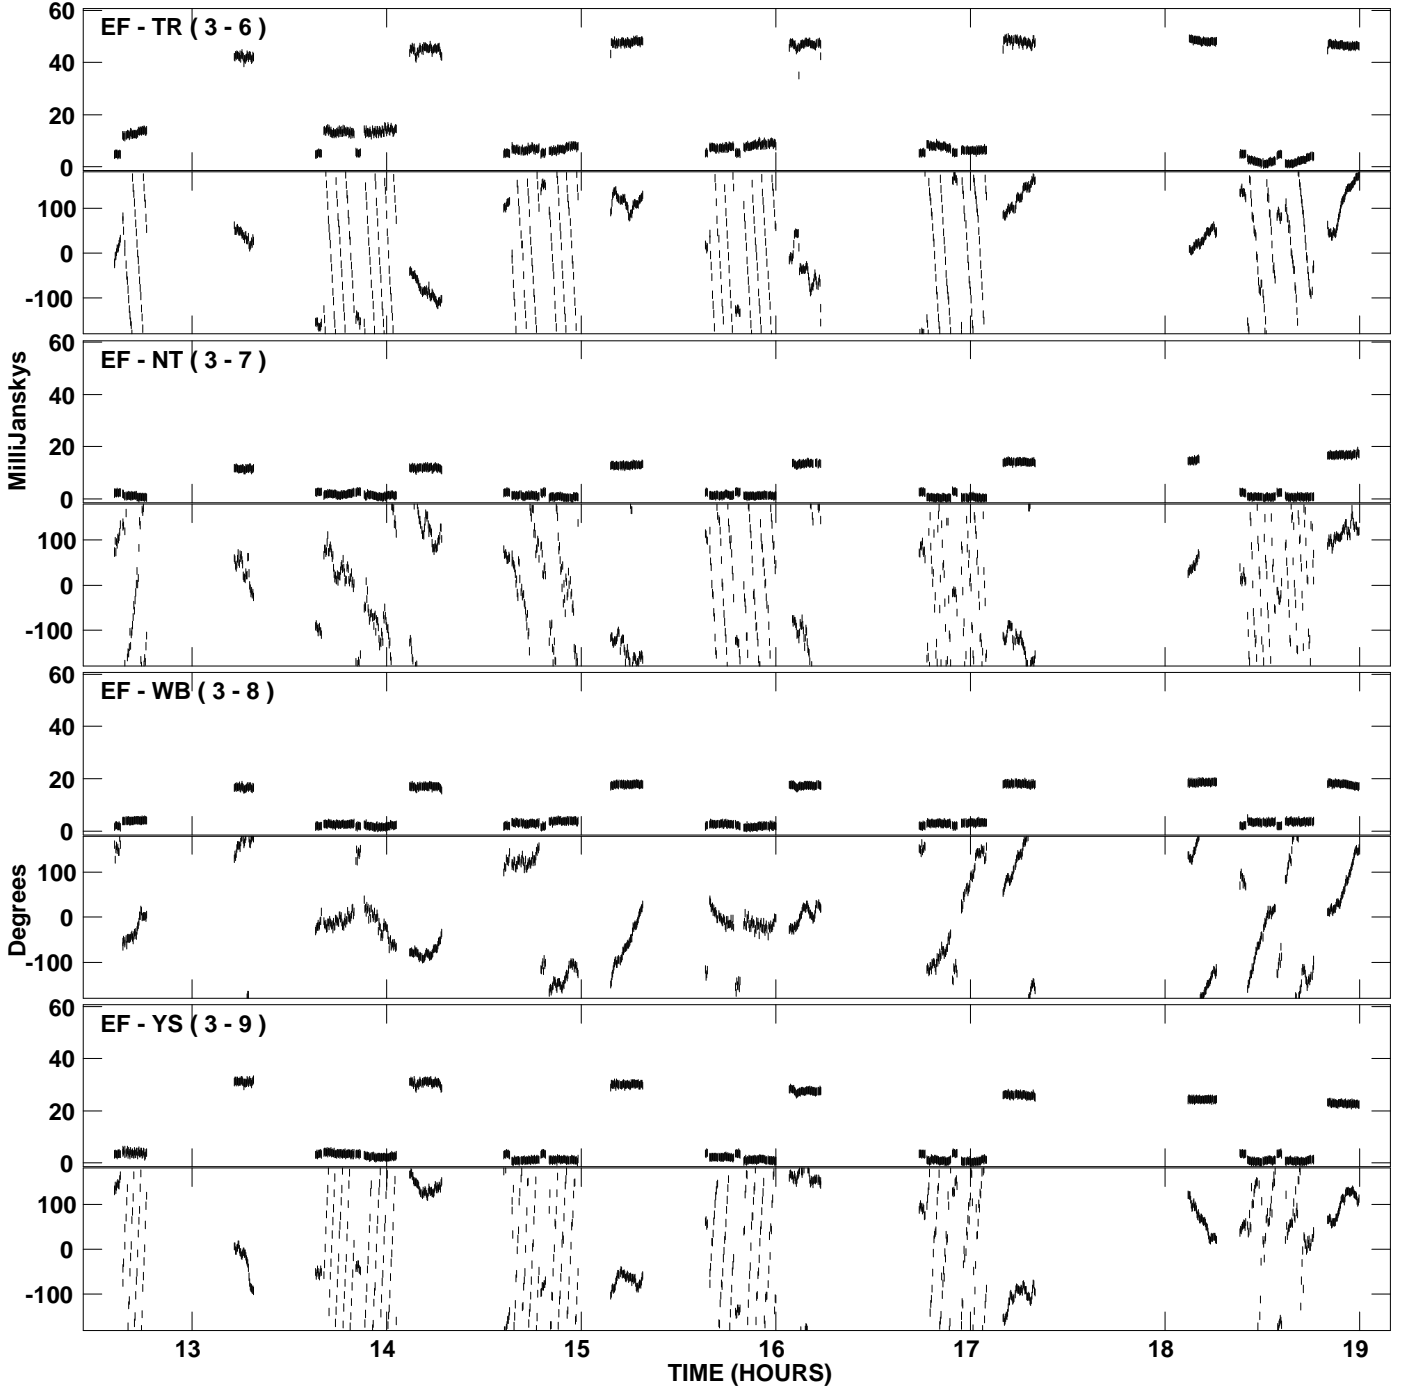

PLot file version 1 created 22-FEB-2010 21:02:33  
Amplitude and Phase vs Time for ES063B 2.UVDATA.1 Vect aver.  
IF 1 CHAN 1 - 1024 STK LL

PLot file version 2 created 22-FEB-2010 21:02:34  
Amplitude and Phase vs Time for ES063B 2.UVDATA.1 Vect aver.  
IF 1 CHAN 1 - 1024 STK LL

PLot file version 3 created 22-FEB-2010 21:10:21  
Amplitude and Phase vs Time for ES063B 2.UVDATA.1 Vect aver.  
IF 1 CHAN 1 - 1024 STK RR

PLot file version 4 created 22-FEB-2010 21:10:21  
Amplitude andPhase vs Time for ES063B 2.UVDATA.1 Vect aver.  
IF 1 CHAN 1 - 1024 STK RR