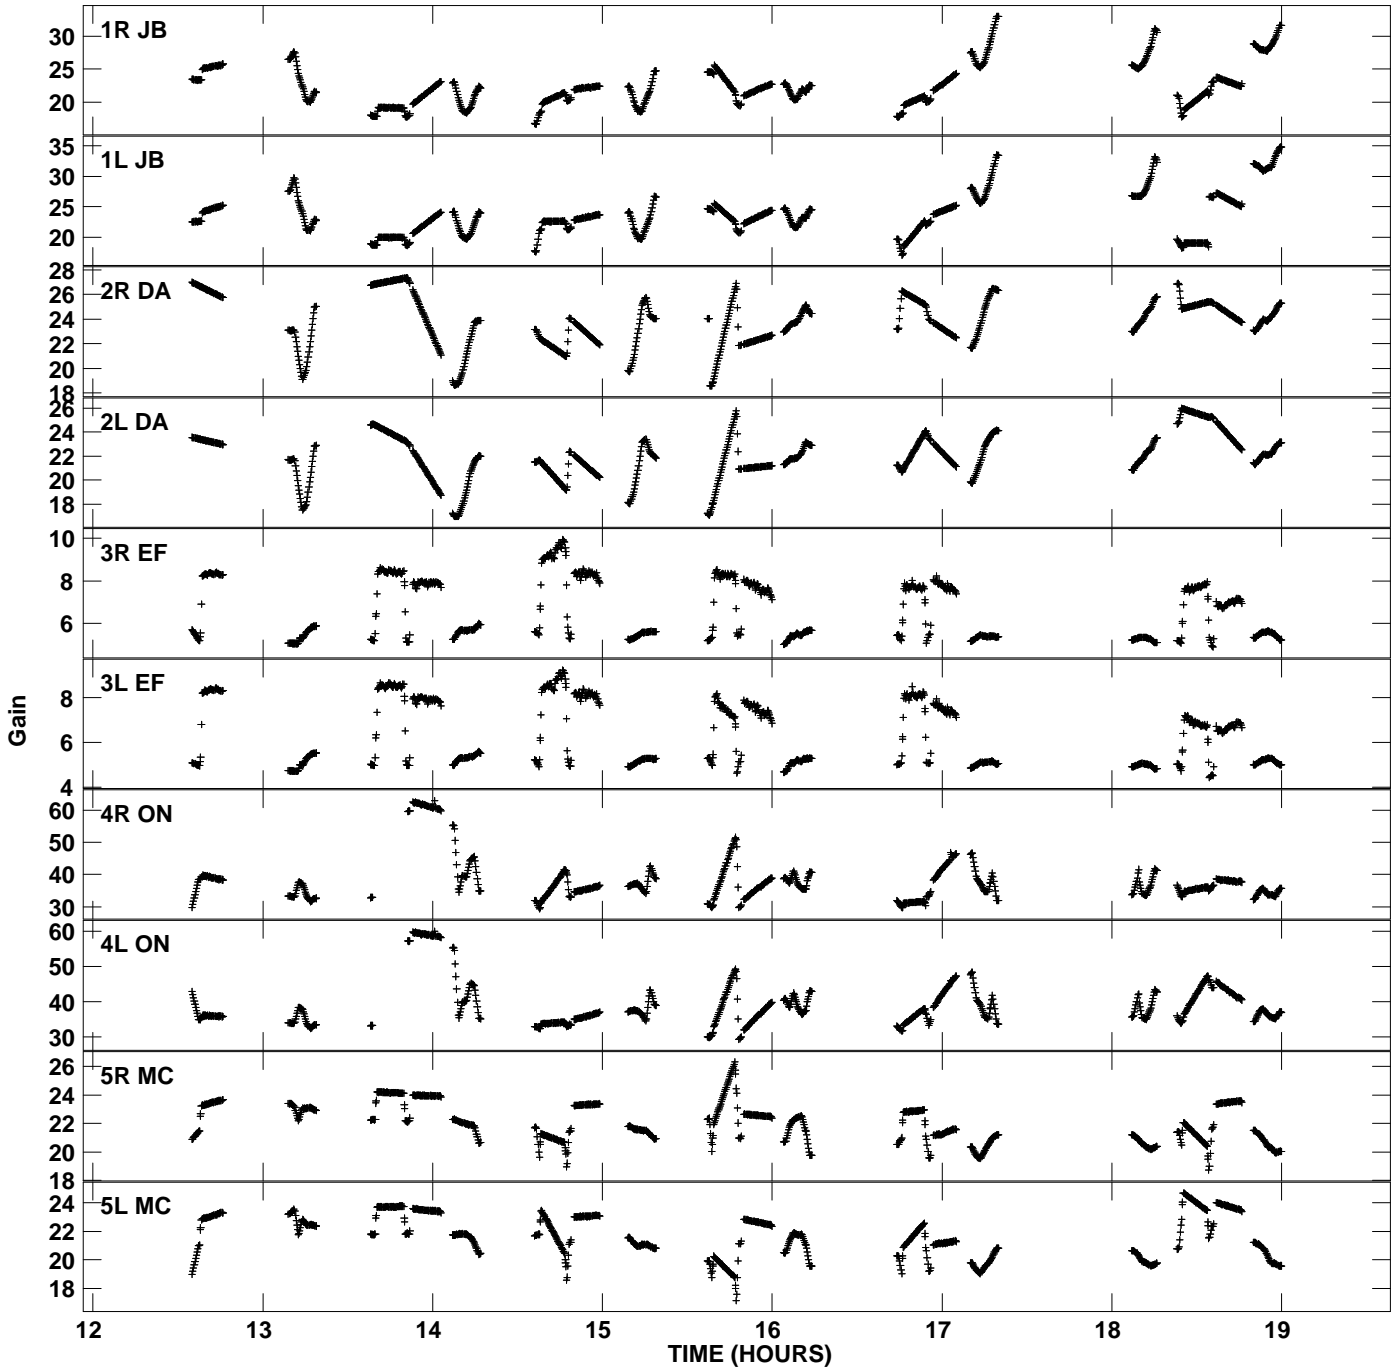

Plot file version 1 created 22-FEB-2010 23:59:27  
 Gain amp vs UTC time for ES063B\_3.TMP.1  
 CL 4 Rpol & Lpol IF 1

Plot file version 2 created 22-FEB-2010 23:59:28  
Gain amp vs UTC time for ES063B\_3.TMP.1  
CL 4 Rpol & Lpol IF 1