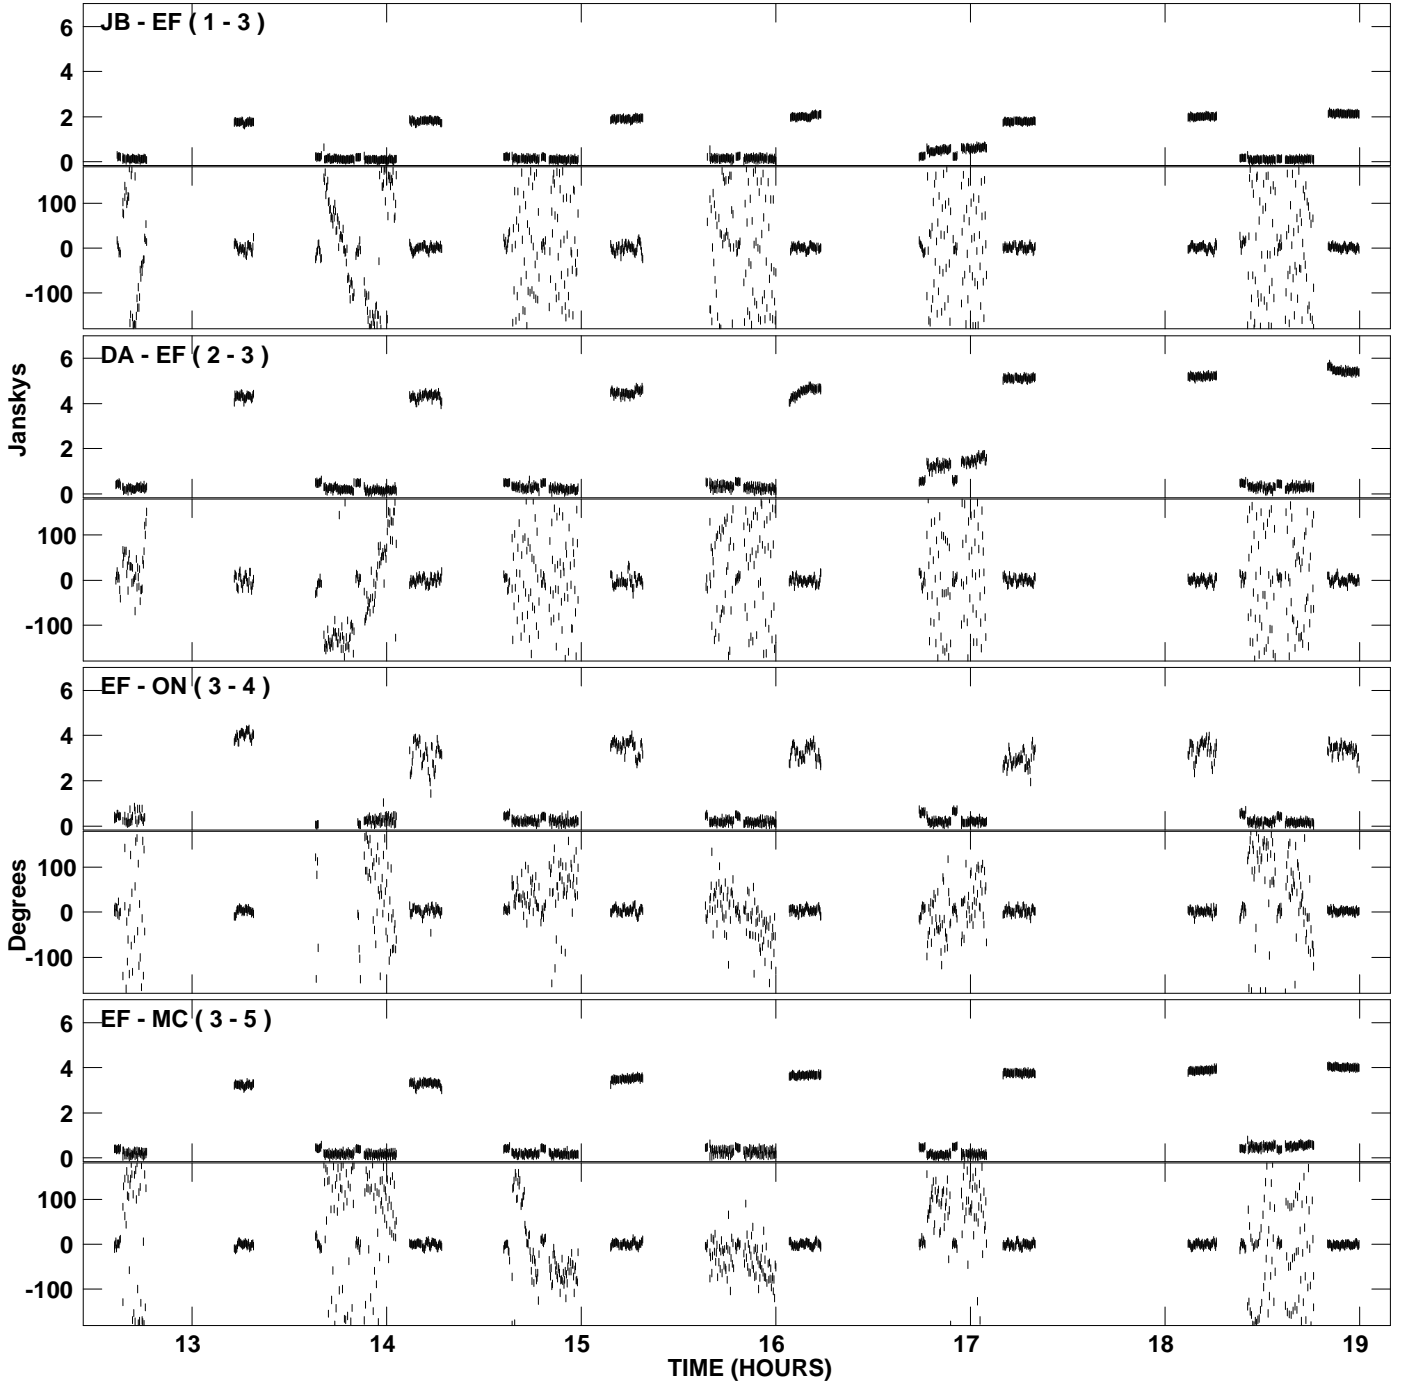

PLot file version 1 created 22-FEB-2010 23:46:29
Amplitude and Phase vs Time for ES063B 3.UVDATA.1 Vect aver. CL # 3
IF 1 CHAN 1 - 1024 STK LL

PLot file version 2 created 22-FEB-2010 23:46:29
Amplitude and Phase vs Time for ES063B 3.UVDATA.1 Vect aver. CL # 3
IF 1 CHAN 1 - 1024 STK LL

PLot file version 3 created 22-FEB-2010 23:52:17
Amplitude and Phase vs Time for ES063B 3.UVDATA.1 Vect aver. CL # 3
IF 1 CHAN 1 - 1024 STK RR

PLot file version 4 created 22-FEB-2010 23:52:17
Amplitude andPhase vs Time for ES063B 3.UVDATA.1 Vect aver. CL # 3
IF 1 CHAN 1 - 1024 STK RR