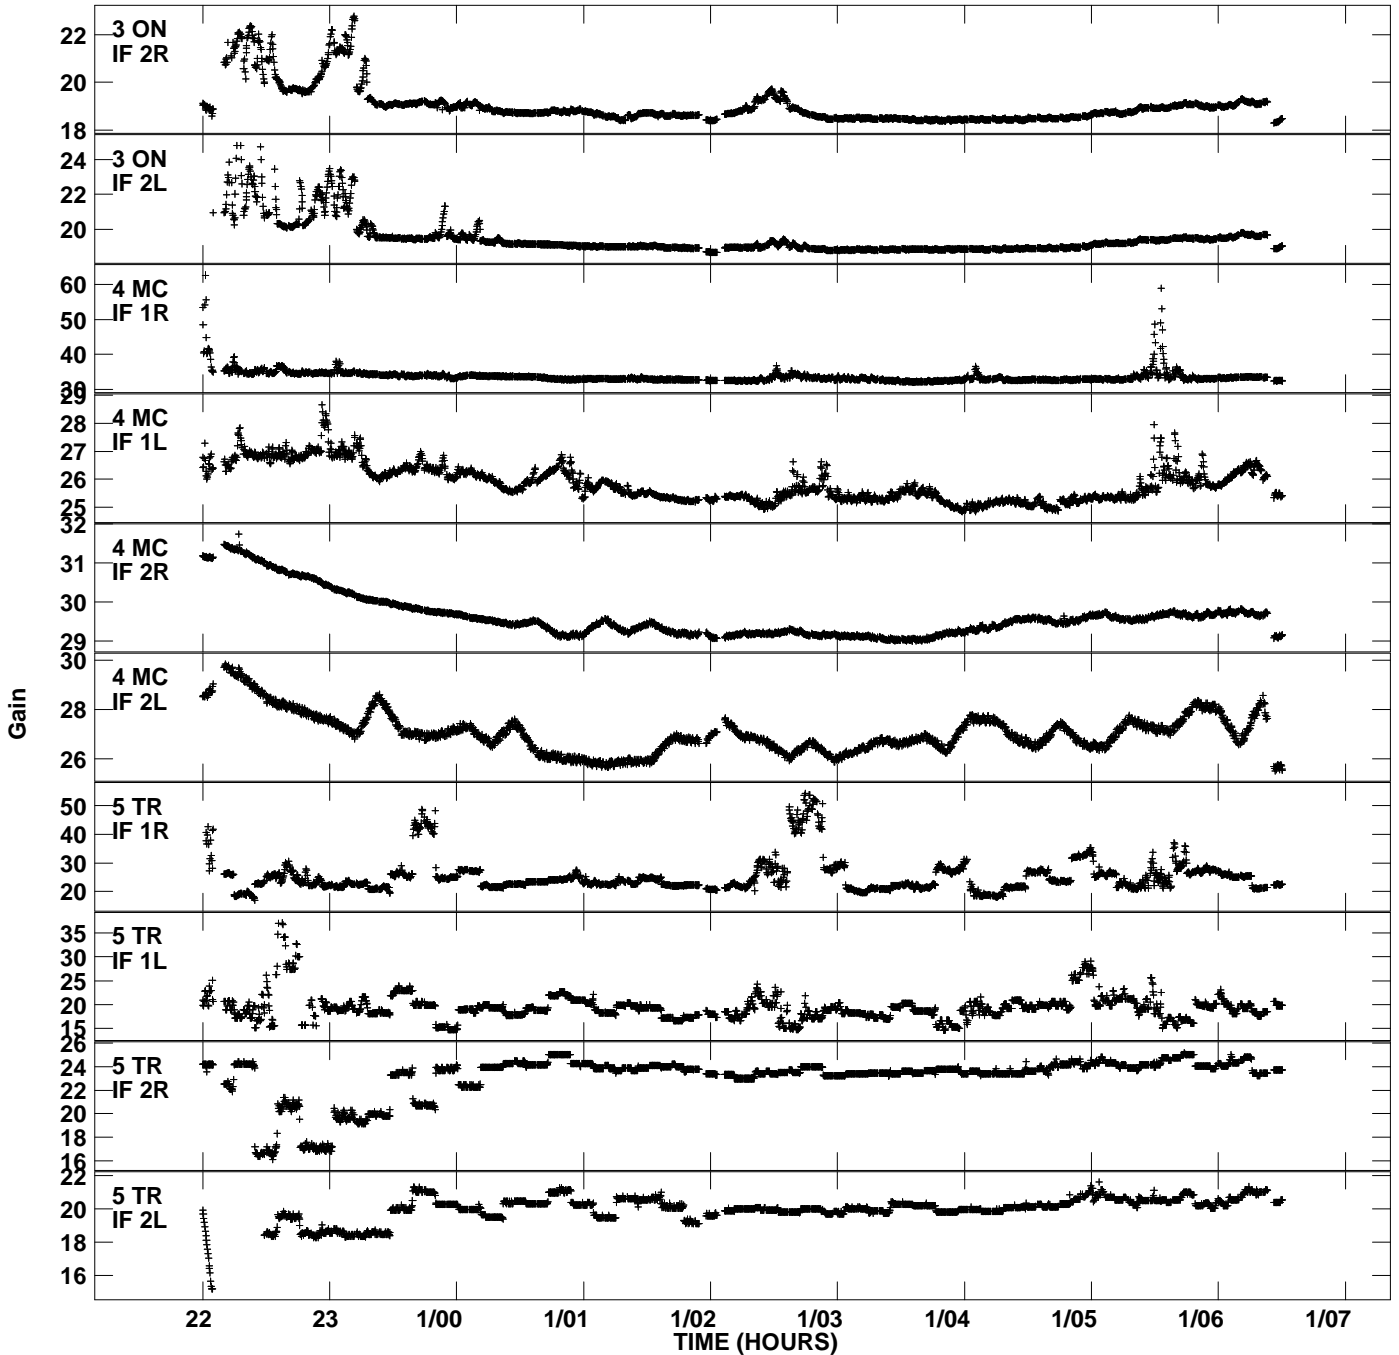

Plot file version 1 created 10-AUG-2010 16:14:22
Gain amp vs UTC time for ES064B.UVDATA.1
CL 2 Rpol & Lpol IF 1 - 2

Plot file version 2 created 10-AUG-2010 16:14:22
Gain amp vs UTC time for ES064B.UVDATA.1
CL 2 Rpol & Lpol IF 1 - 2

Plot file version 3 created 10-AUG-2010 16:14:22
Gain amp vs UTC time for ES064B.UVDATA.1
CL 2 Rpol & Lpol IF 1 - 2

Plot file version 4 created 10-AUG-2010 16:14:22
Gain amp vs UTC time for ES064B.UVDATA.1
CL 2 Rpol & Lpol IF 1 - 2