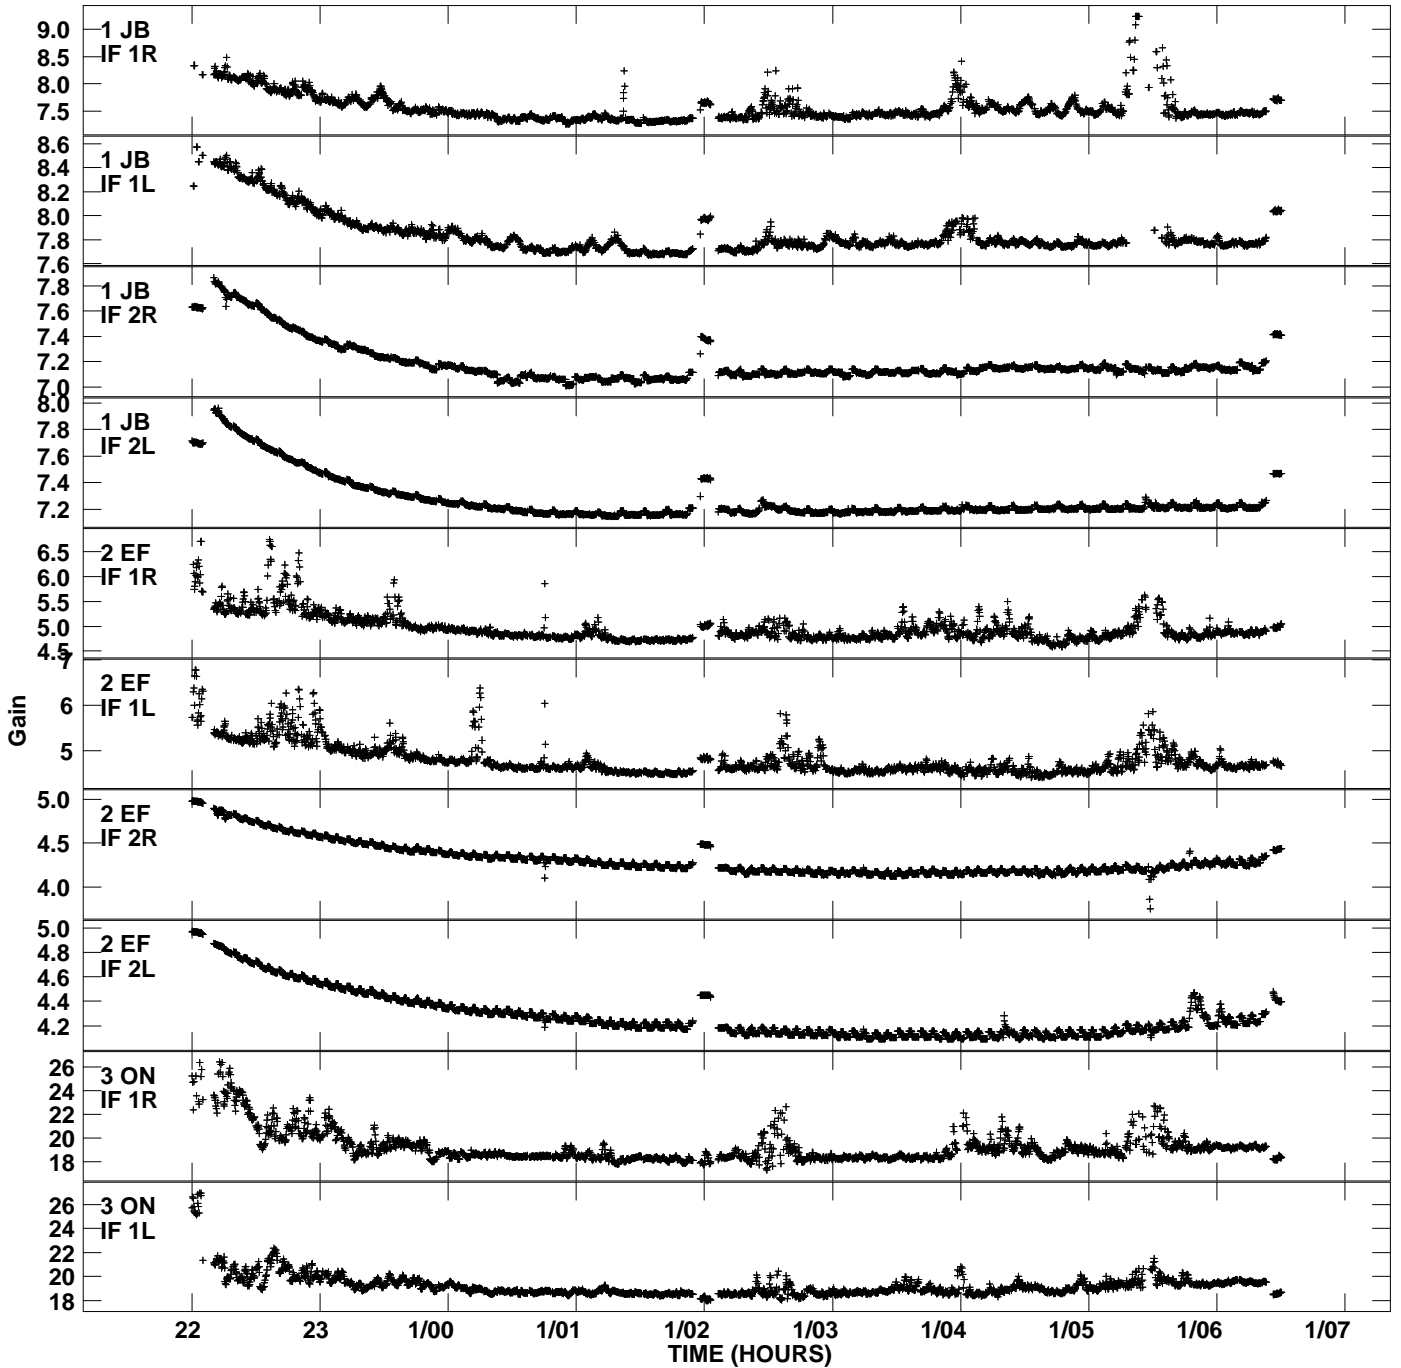

Plot file version 1 created 10-AUG-2010 16:14:22
Gain amp vs UTC time for ES064B.UVDATA.1
CL 2 Rpol & Lpol IF 1 - 2

Plot file version 2 created 10-AUG-2010 16:14:22
Gain amp vs UTC time for ES064B.UVDATA.1
CL 2 Rpol & Lpol IF 1 - 2

Plot file version 3 created 10-AUG-2010 16:14:22
Gain amp vs UTC time for ES064B.UVDATA.1
CL 2 Rpol & Lpol IF 1 - 2

Plot file version 4 created 10-AUG-2010 16:14:22
Gain amp vs UTC time for ES064B.UVDATA.1
CL 2 Rpol & Lpol IF 1 - 2