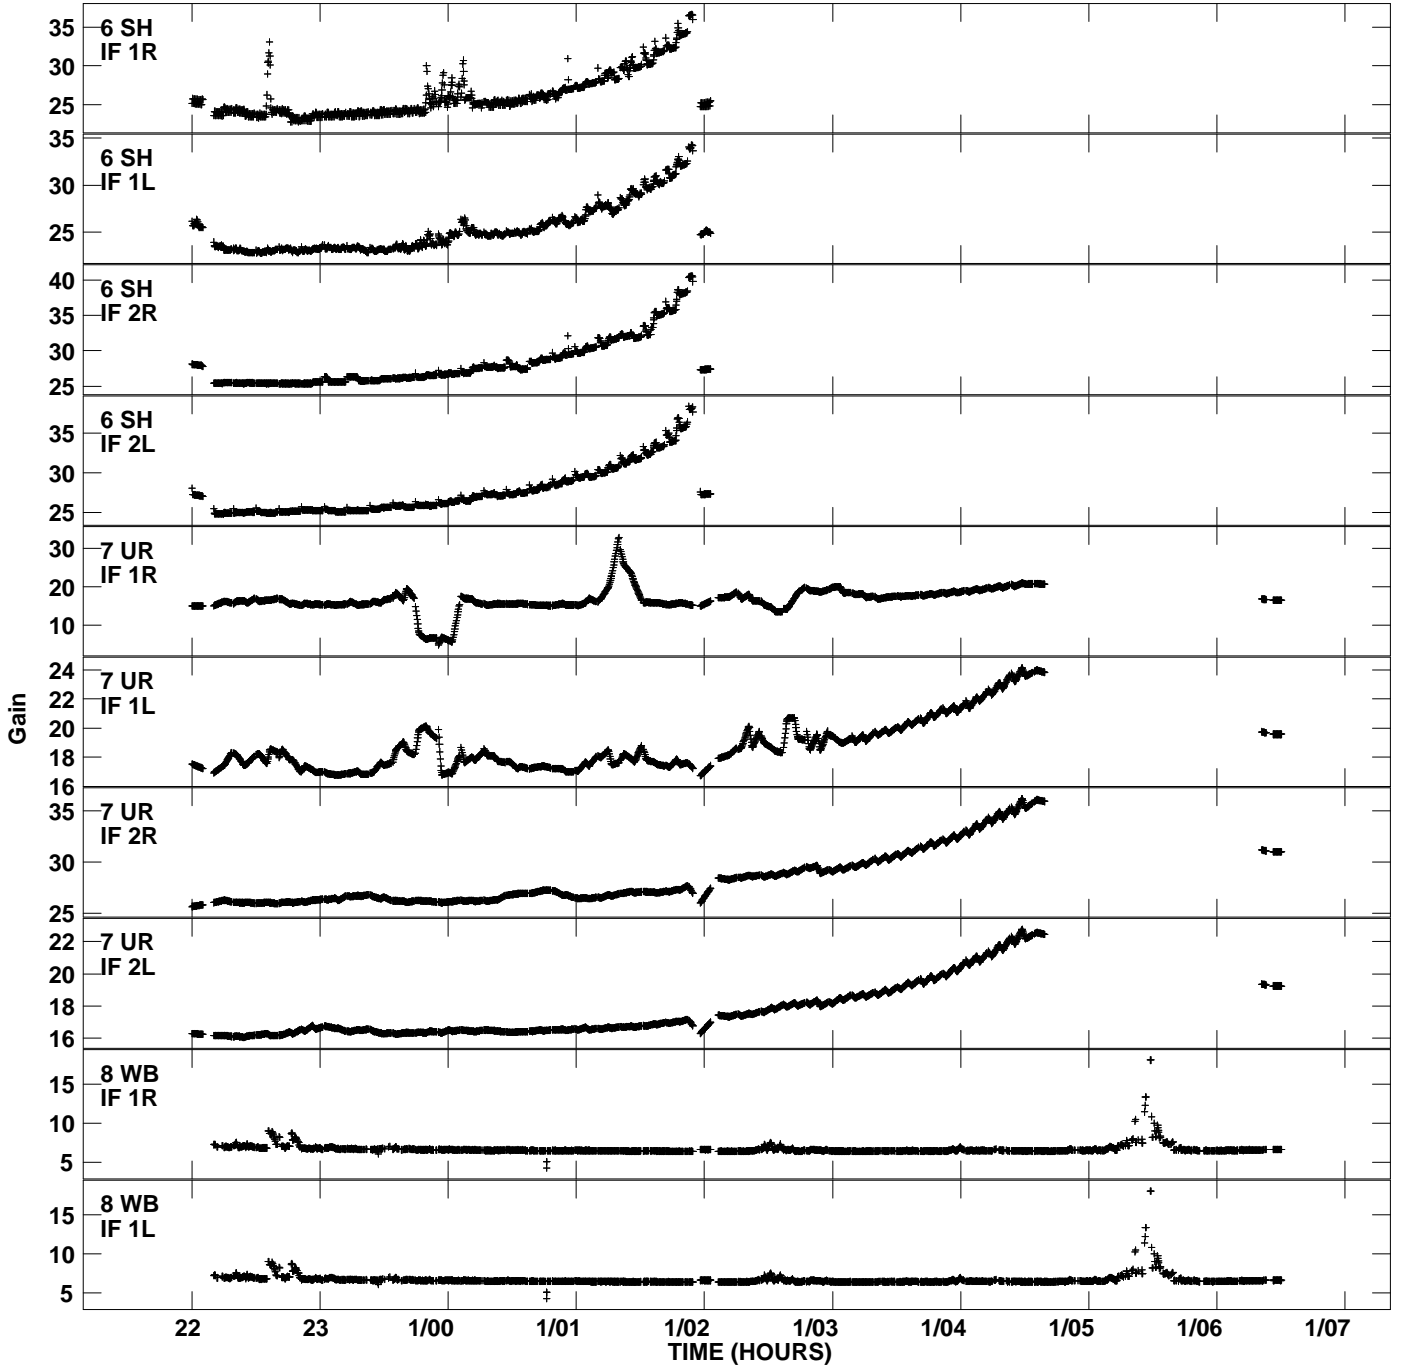

Plot file version 1 created 10-AUG-2010 16:14:22
Gain amp vs UTC time for ES064B.UVDATA.1
CL 2 Rpol & Lpol IF 1 - 2

Plot file version 2 created 10-AUG-2010 16:14:22
Gain amp vs UTC time for ES064B.UVDATA.1
CL 2 Rpol & Lpol IF 1 - 2

Plot file version 3 created 10-AUG-2010 16:14:22
Gain amp vs UTC time for ES064B.UVDATA.1
CL 2 Rpol & Lpol IF 1 - 2

Plot file version 4 created 10-AUG-2010 16:14:22
Gain amp vs UTC time for ES064B.UVDATA.1
CL 2 Rpol & Lpol IF 1 - 2