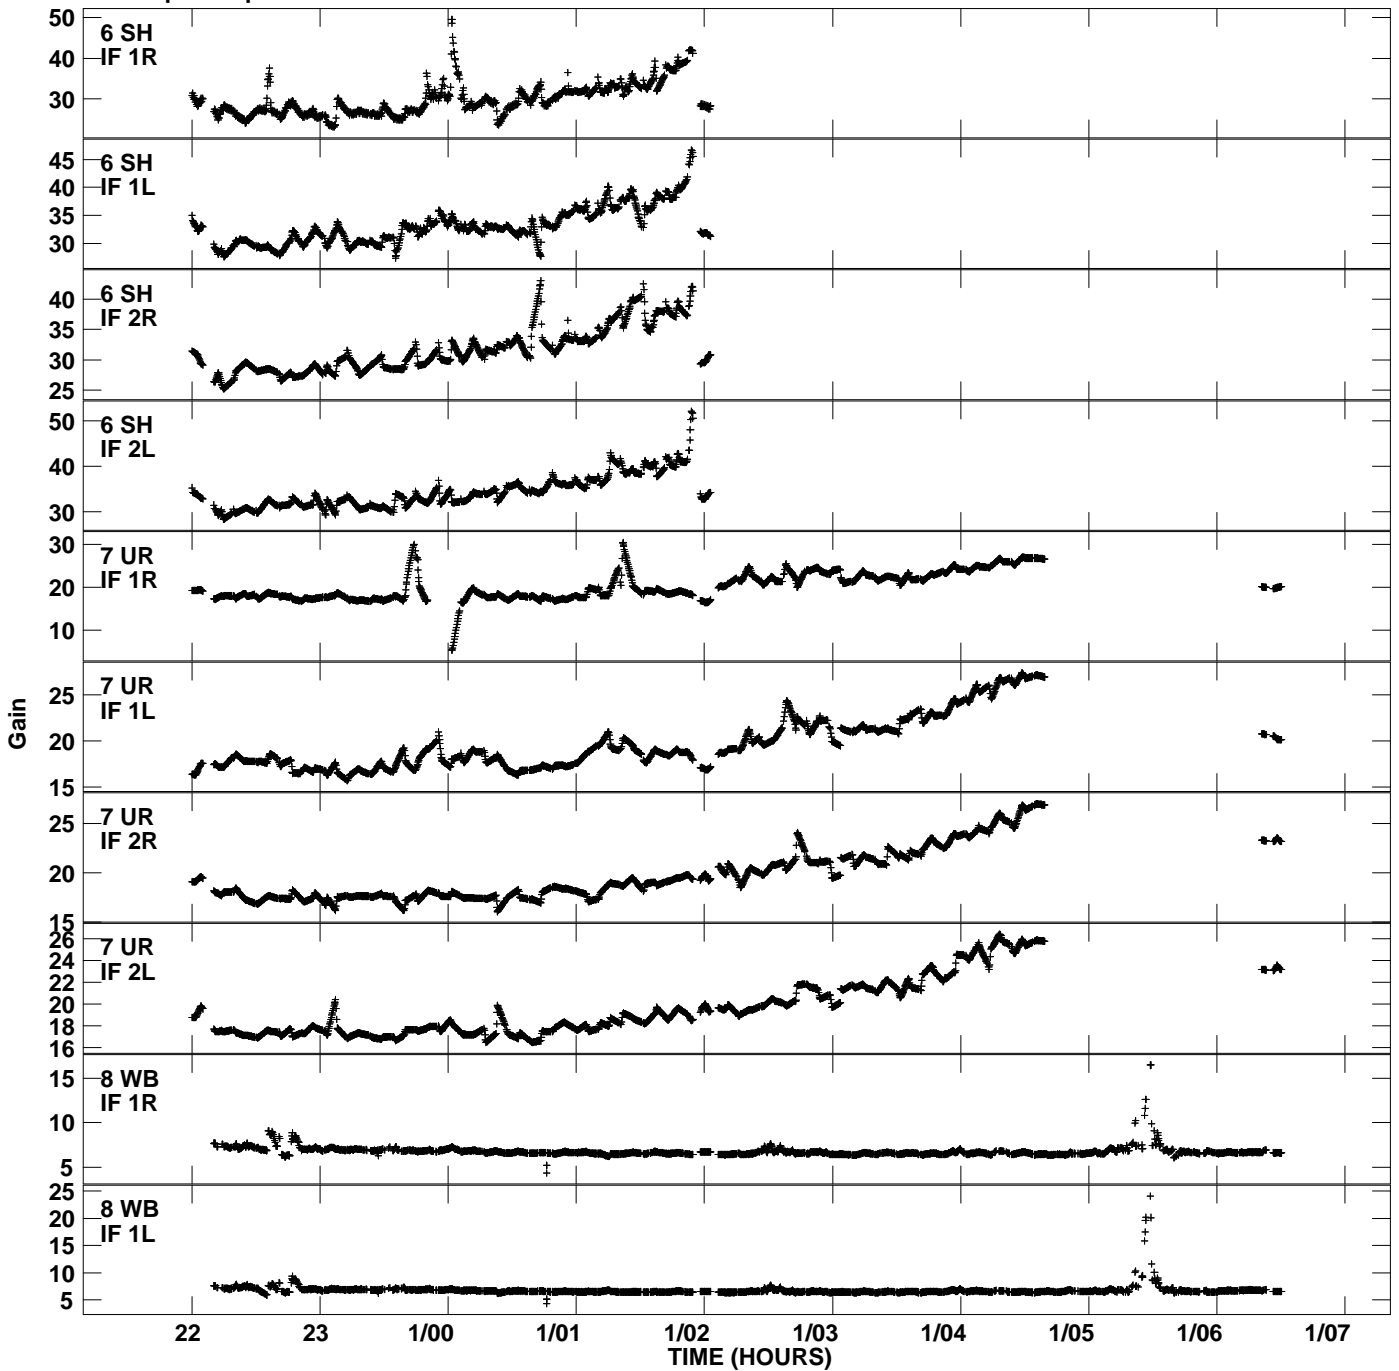

Plot file version 1 created 10-AUG-2010 16:58:51  
Gain amp vs UTC time for ES064B.TMP.1  
CL 4 Rpol & Lpol IF 1 - 2

Plot file version 2 created 10-AUG-2010 16:58:51  
Gain amp vs UTC time for ES064B.TMP.1  
CL 4 Rpol & Lpol IF 1 - 2

Plot file version 3 created 10-AUG-2010 16:58:51  
Gain amp vs UTC time for ES064B.TMP.1  
CL 4 Rpol & Lpol IF 1 - 2

Plot file version 4 created 10-AUG-2010 16:58:51  
Gain amp vs UTC time for ES064B.TMP.1  
CL 4 Rpol & Lpol IF 1 - 2