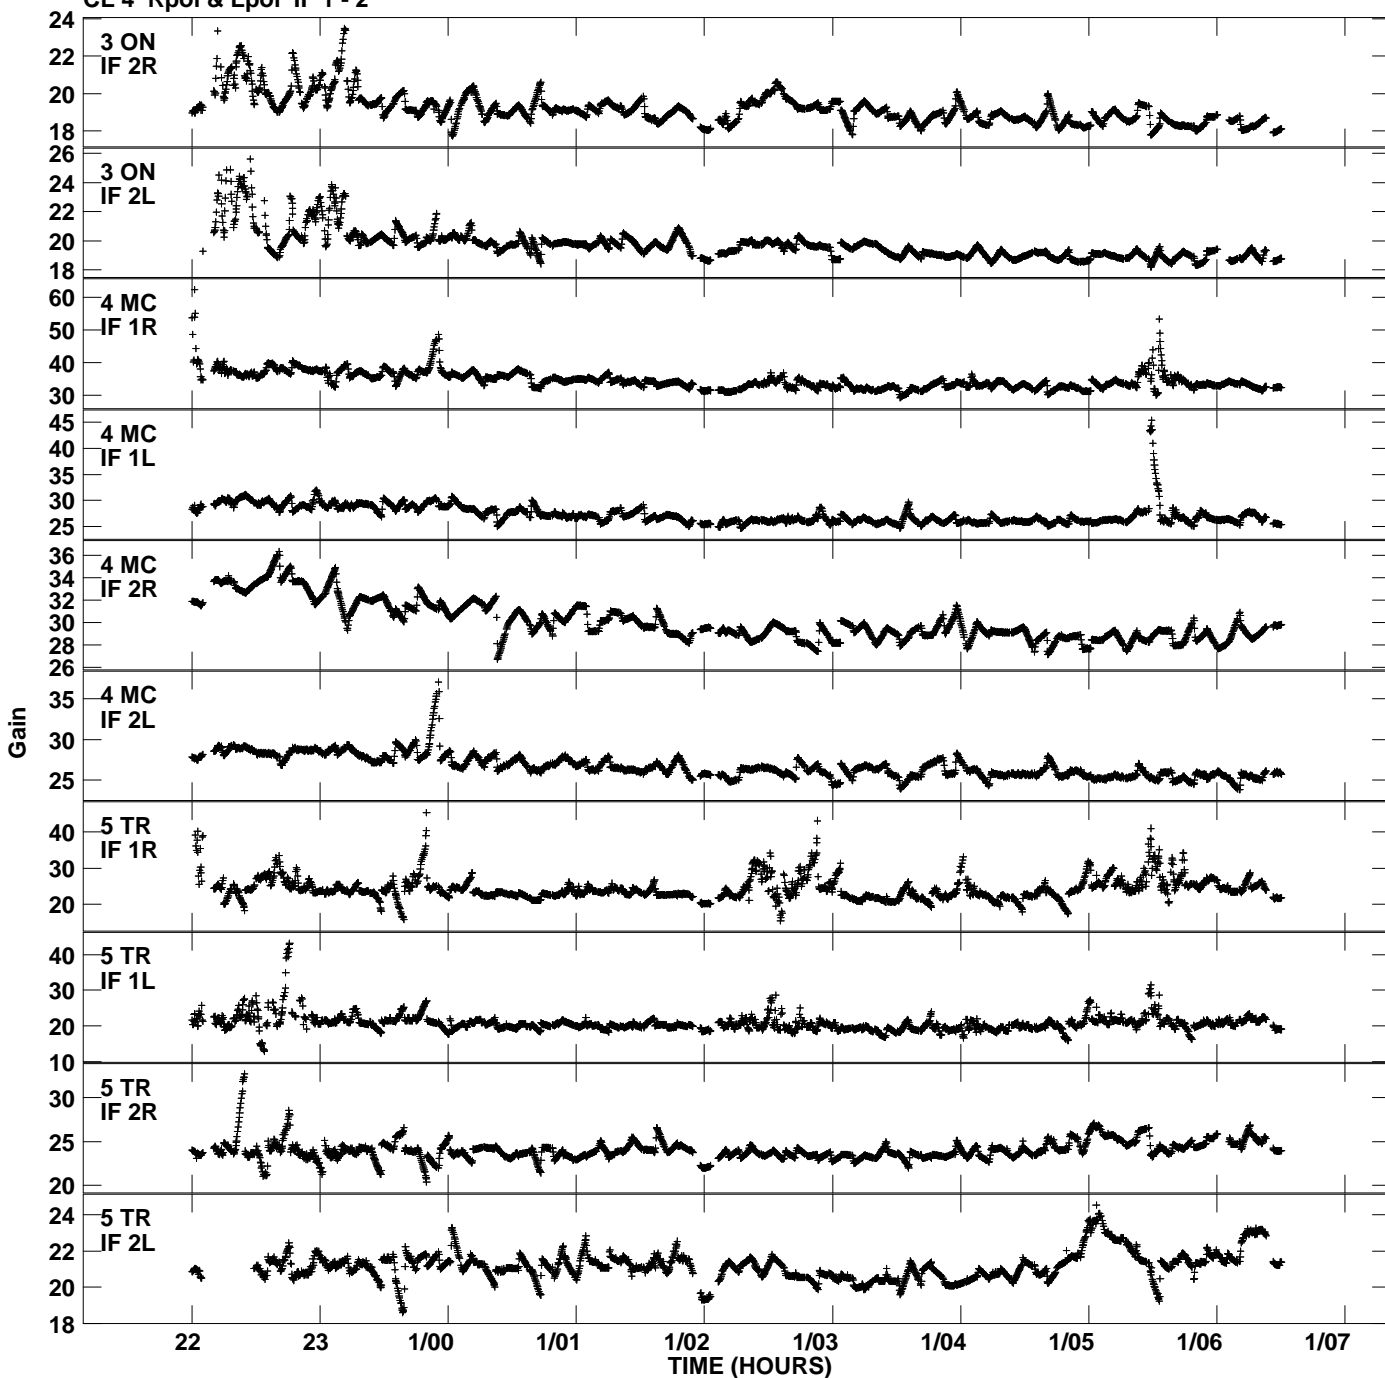

Plot file version 1 created 10-AUG-2010 16:58:51  
Gain amp vs UTC time for ES064B.TMP.1  
CL 4 Rpol & Lpol IF 1 - 2

Plot file version 2 created 10-AUG-2010 16:58:51  
Gain amp vs UTC time for ES064B.TMP.1  
CL 4 Rpol & Lpol IF 1 - 2

Plot file version 3 created 10-AUG-2010 16:58:51  
Gain amp vs UTC time for ES064B.TMP.1  
CL 4 Rpol & Lpol IF 1 - 2

Plot file version 4 created 10-AUG-2010 16:58:51  
Gain amp vs UTC time for ES064B.TMP.1  
CL 4 Rpol & Lpol IF 1 - 2