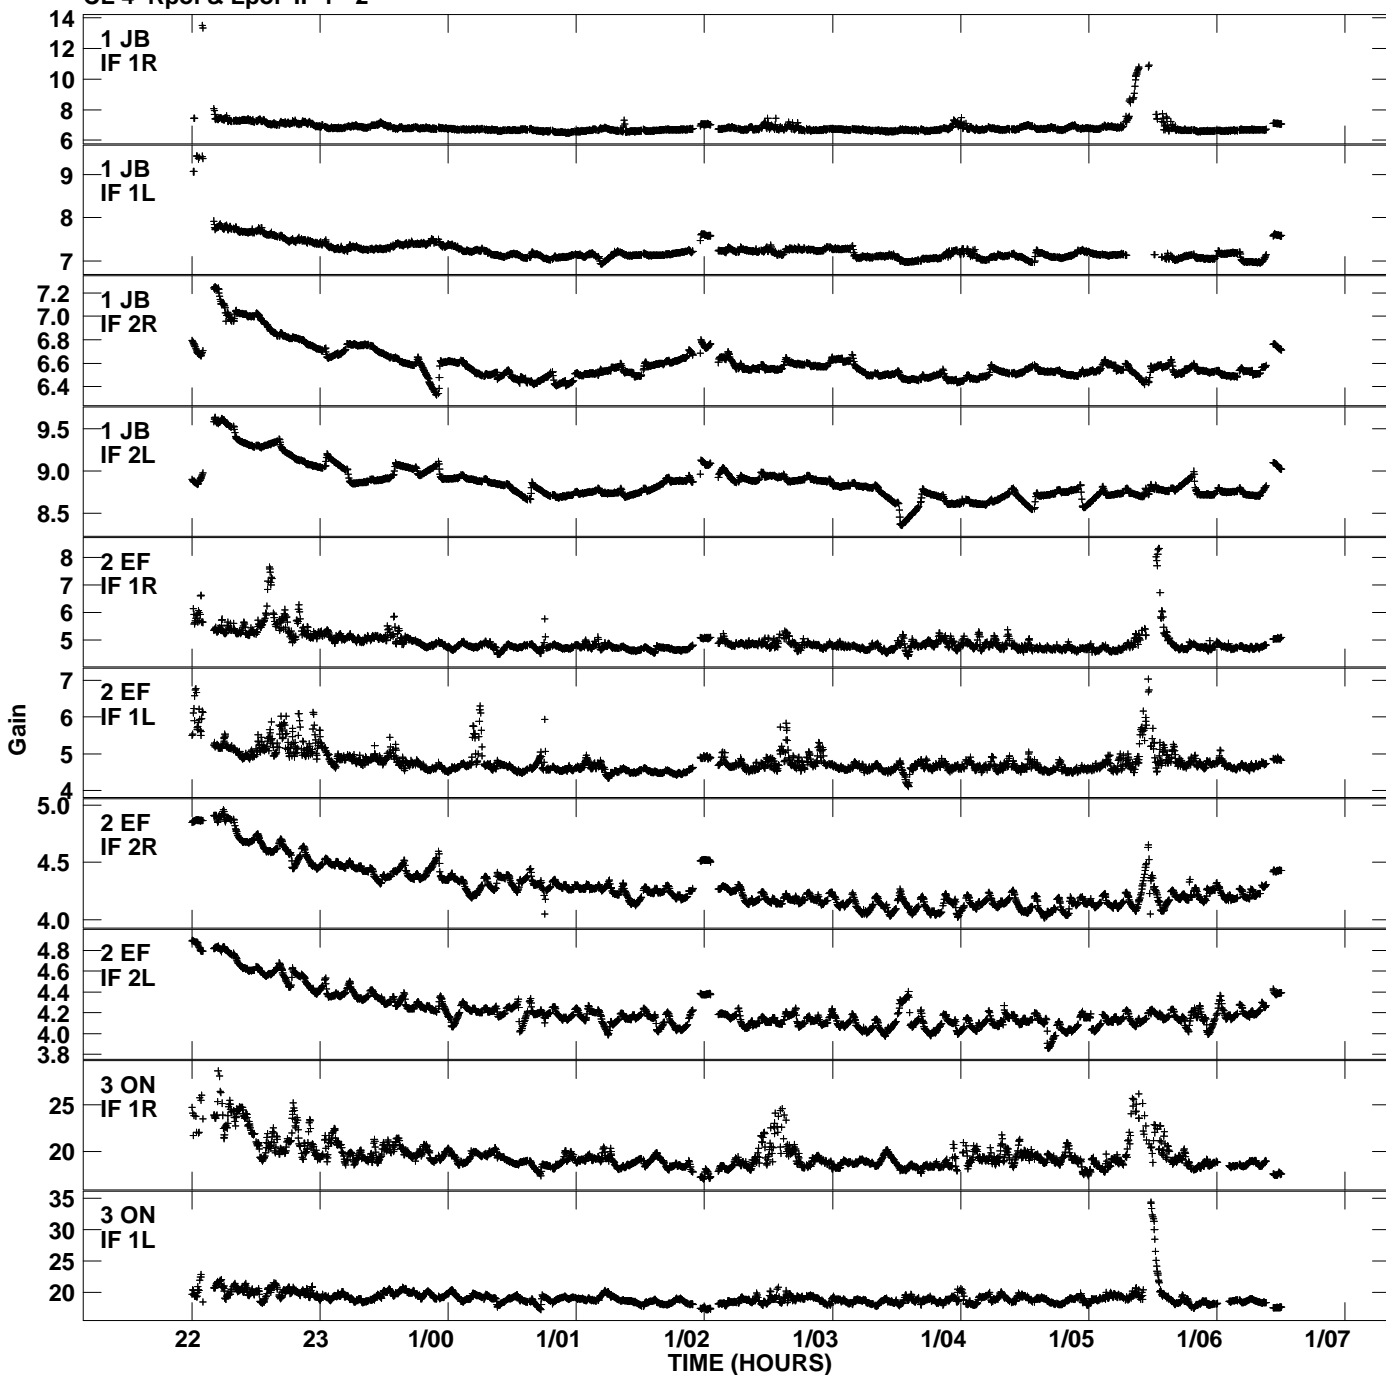

Plot file version 1 created 10-AUG-2010 16:58:51  
Gain amp vs UTC time for ES064B.TMP.1  
CL 4 Rpol & Lpol IF 1 - 2

Plot file version 2 created 10-AUG-2010 16:58:51  
Gain amp vs UTC time for ES064B.TMP.1  
CL 4 Rpol & Lpol IF 1 - 2

Plot file version 3 created 10-AUG-2010 16:58:51  
Gain amp vs UTC time for ES064B.TMP.1  
CL 4 Rpol & Lpol IF 1 - 2

Plot file version 4 created 10-AUG-2010 16:58:51  
Gain amp vs UTC time for ES064B.TMP.1  
CL 4 Rpol & Lpol IF 1 - 2