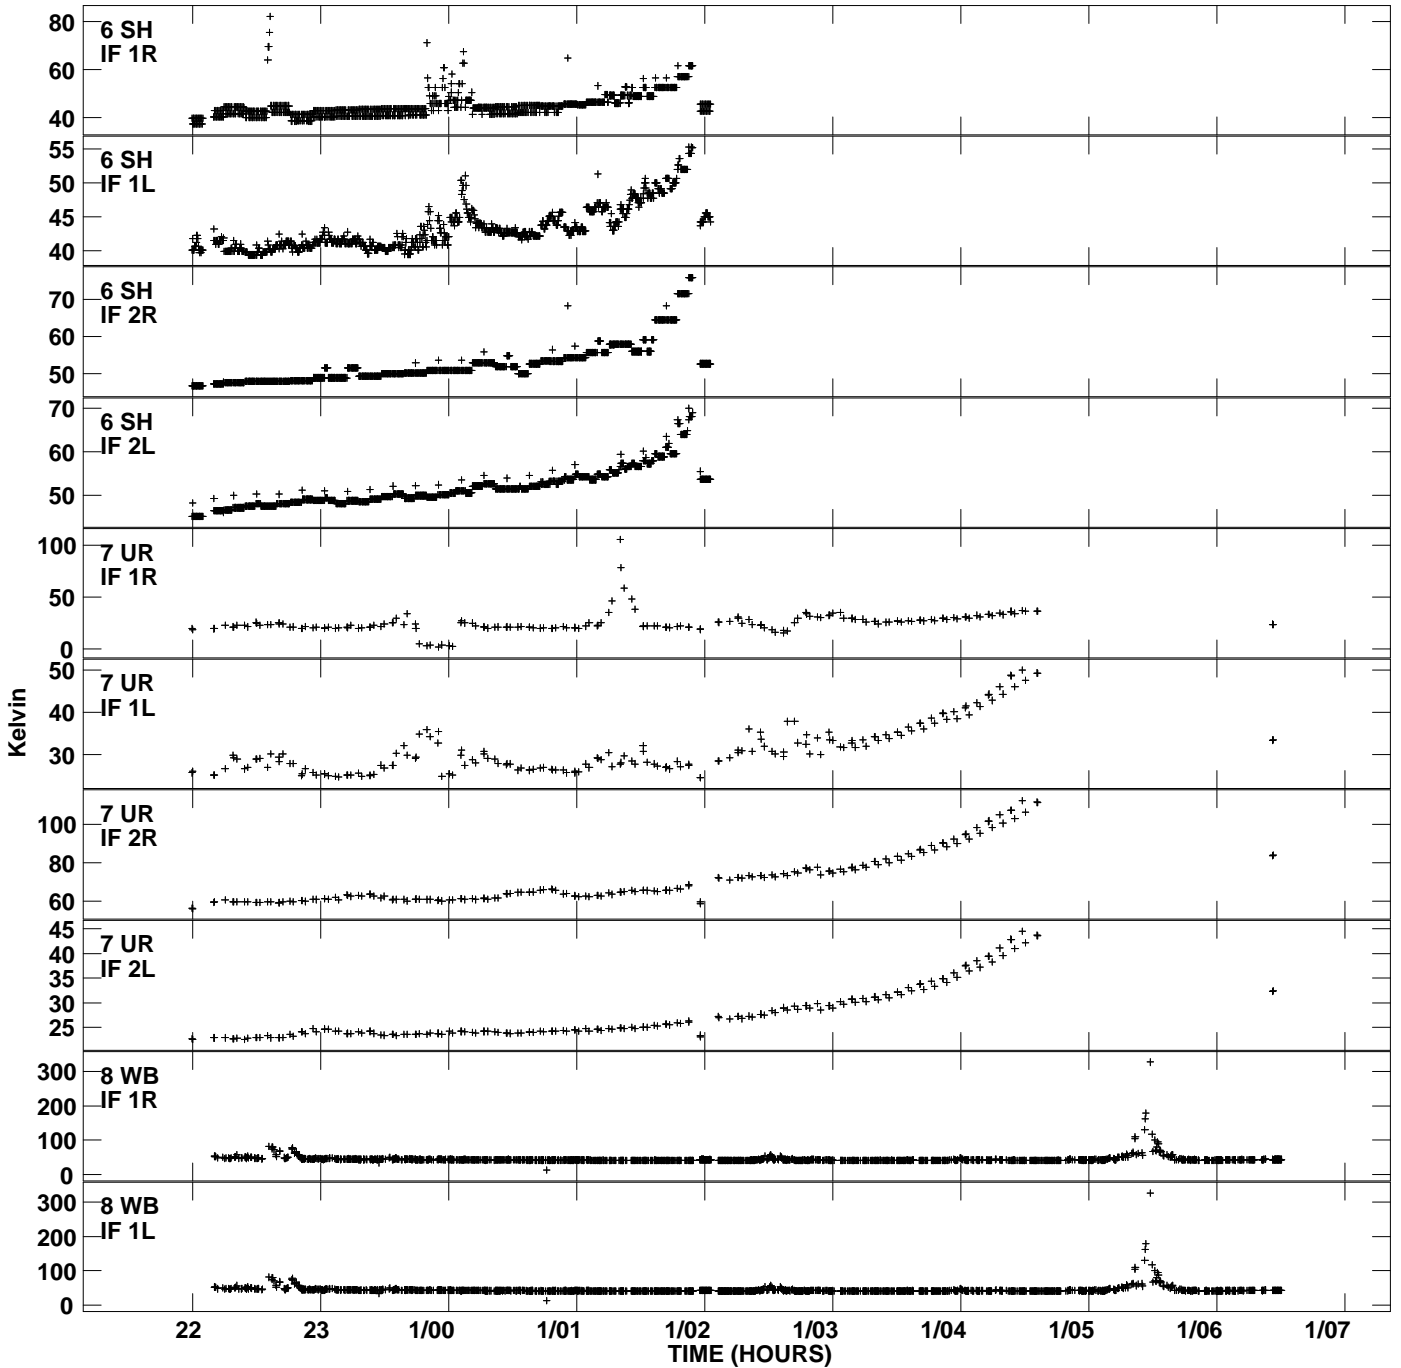

Plot file version 1 created 10-AUG-2010 16:14:11
Tsys vs UTC time for ES064B.UVDATA.1
TY 1 Rpol & Lpol IF 1 - 2

Plot file version 2 created 10-AUG-2010 16:14:11
Tsyst vs UTC time for ES064B.UVDATA.1
TY 1 Rpol & Lpol IF 1 - 2

Plot file version 3 created 10-AUG-2010 16:14:11
Tsyst vs UTC time for ES064B.UVDATA.1
TY 1 Rpol & Lpol IF 1 - 2

Plot file version 4 created 10-AUG-2010 16:14:11
Tsys vs UTC time for ES064B.UVDATA.1
TY 1 Rpol & Lpol IF 1 - 2