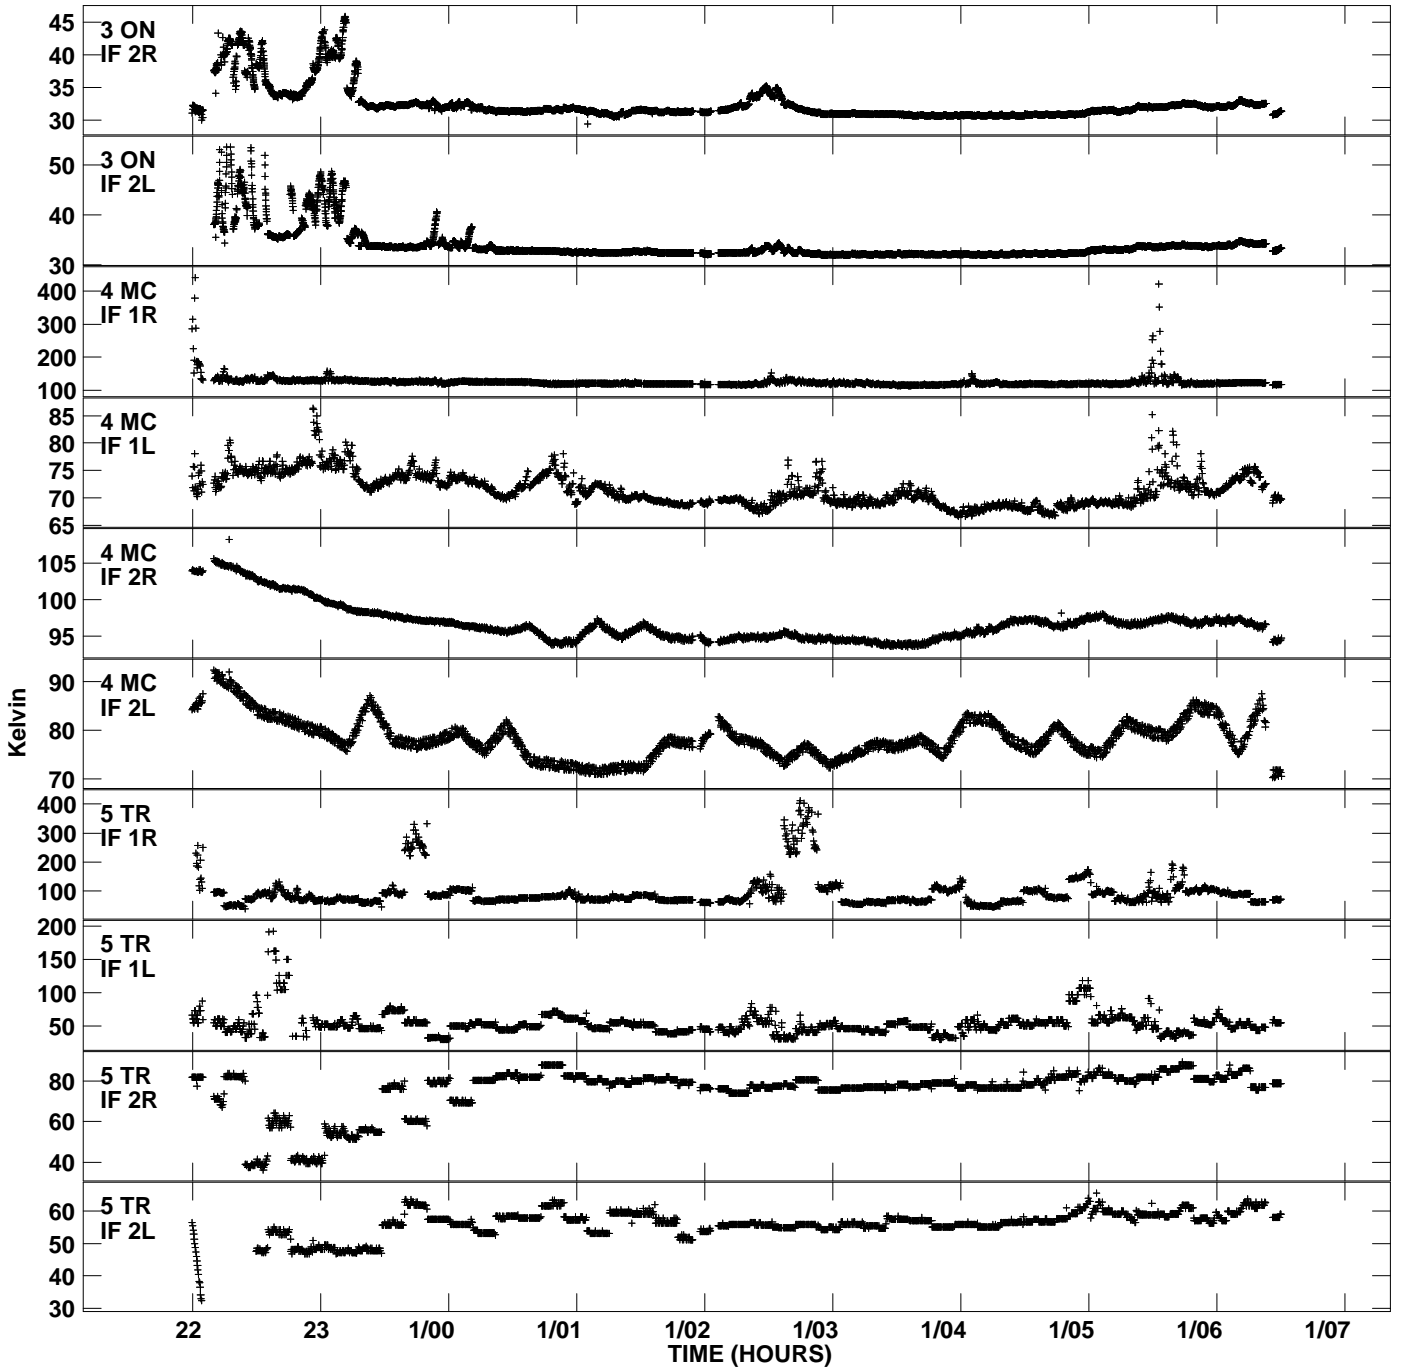

Plot file version 1 created 10-AUG-2010 16:14:11
Tsys vs UTC time for ES064B.UVDATA.1
TY 1 Rpol & Lpol IF 1 - 2

Plot file version 2 created 10-AUG-2010 16:14:11
Tsyst vs UTC time for ES064B.UVDATA.1
TY 1 Rpol & Lpol IF 1 - 2

Plot file version 3 created 10-AUG-2010 16:14:11
Tsyst vs UTC time for ES064B.UVDATA.1
TY 1 Rpol & Lpol IF 1 - 2

Plot file version 4 created 10-AUG-2010 16:14:11
Tsys vs UTC time for ES064B.UVDATA.1
TY 1 Rpol & Lpol IF 1 - 2