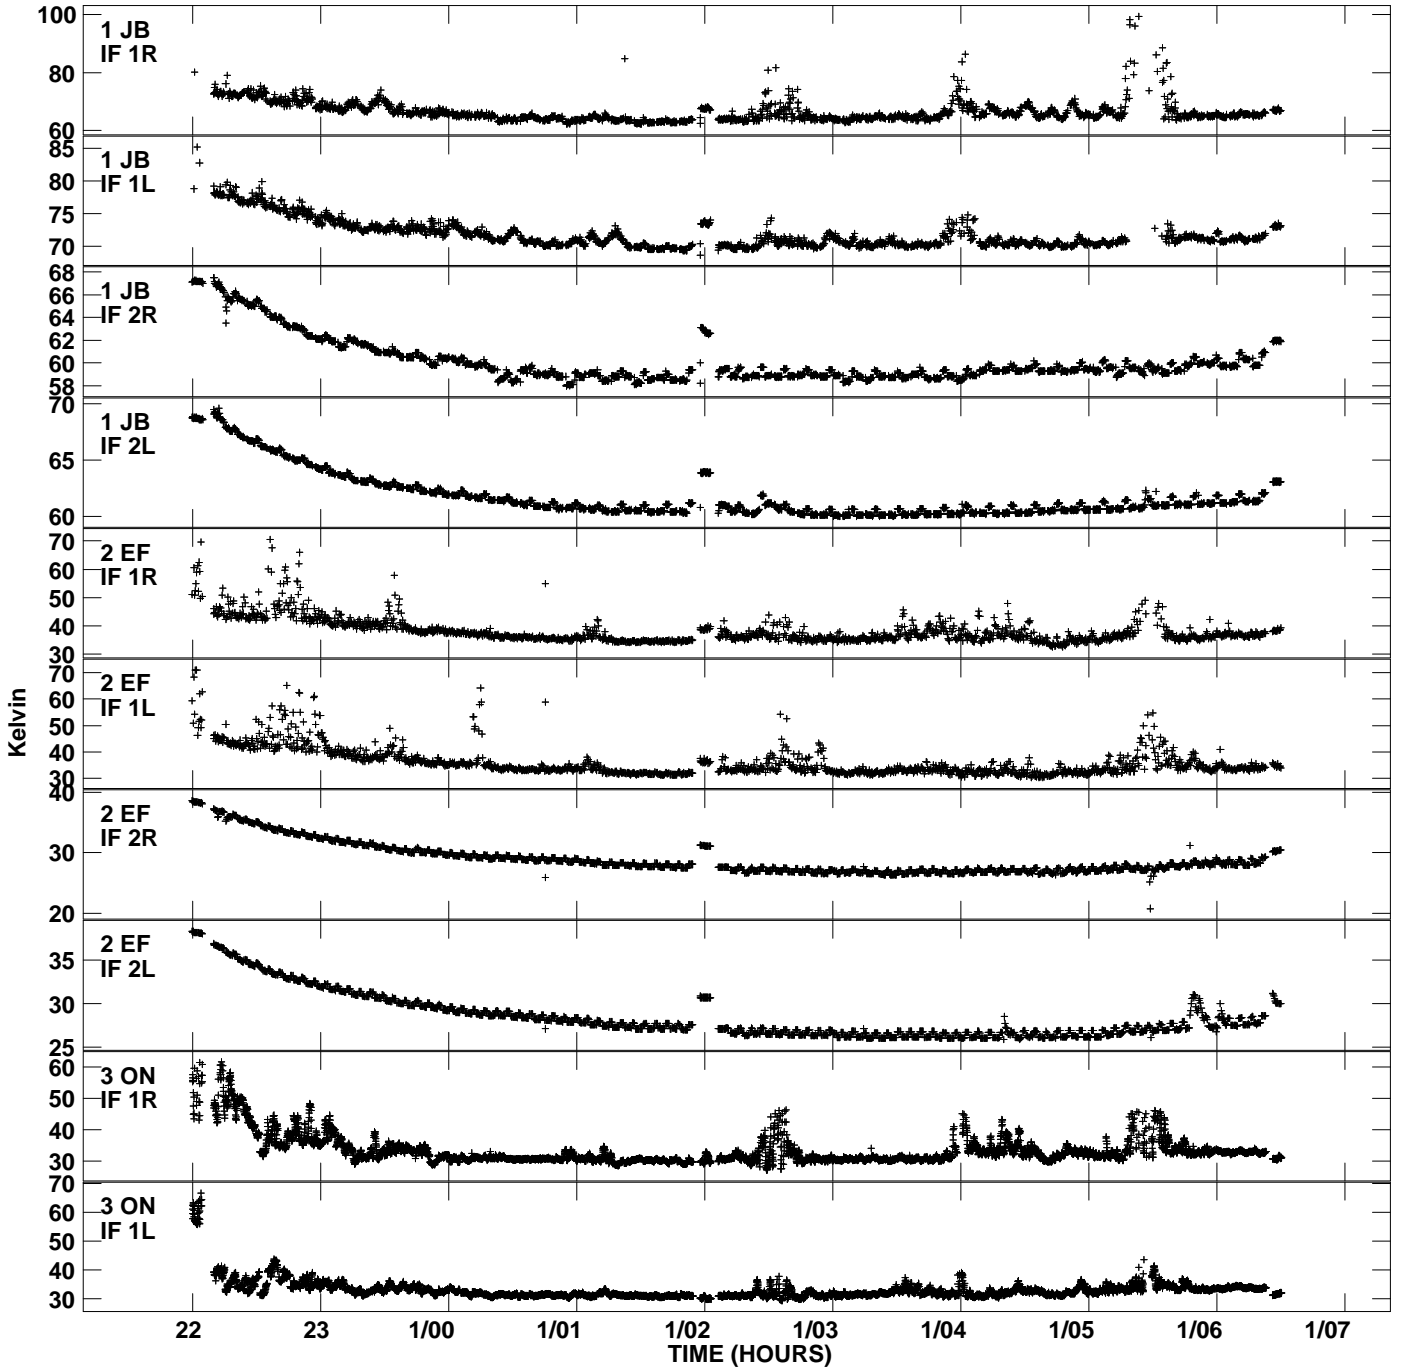

Plot file version 1 created 10-AUG-2010 16:14:11
Tsys vs UTC time for ES064B.UVDATA.1
TY 1 Rpol & Lpol IF 1 - 2

Plot file version 2 created 10-AUG-2010 16:14:11
Tsyst vs UTC time for ES064B.UVDATA.1
TY 1 Rpol & Lpol IF 1 - 2

Plot file version 3 created 10-AUG-2010 16:14:11
Tsyst vs UTC time for ES064B.UVDATA.1
TY 1 Rpol & Lpol IF 1 - 2

Plot file version 4 created 10-AUG-2010 16:14:11
Tsys vs UTC time for ES064B.UVDATA.1
TY 1 Rpol & Lpol IF 1 - 2