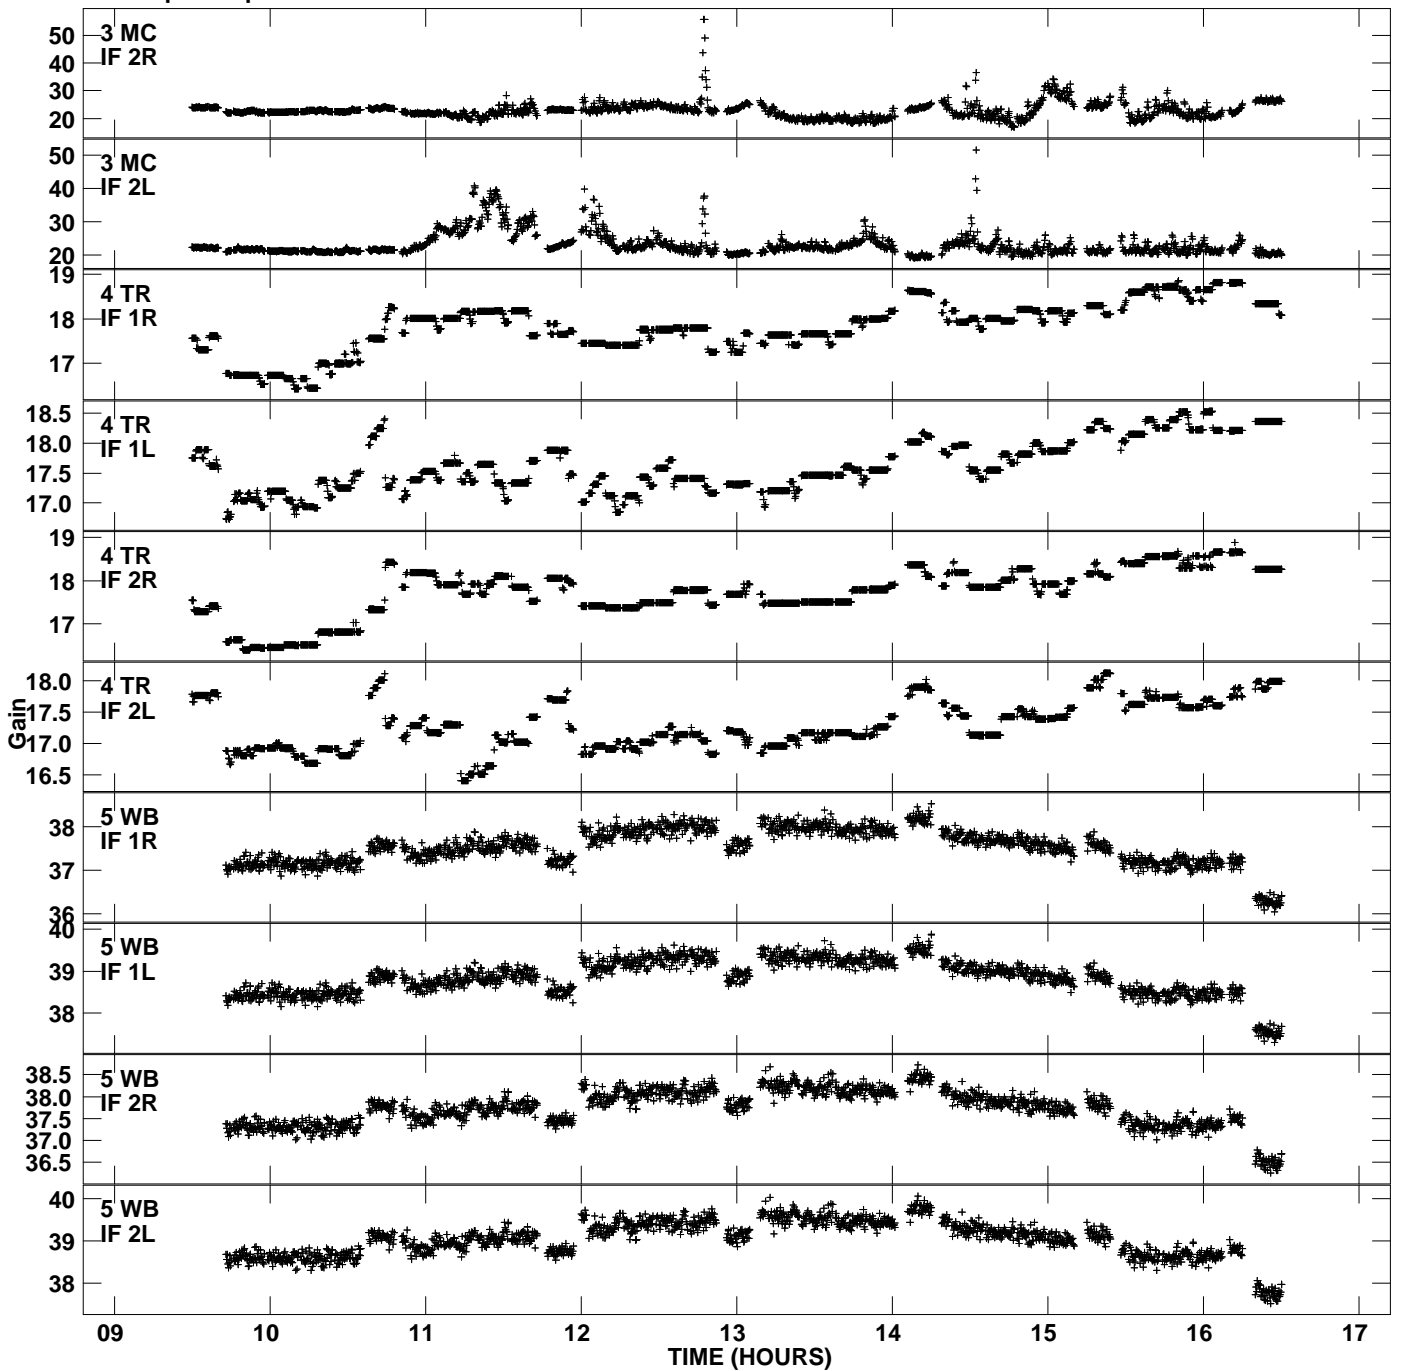

Plot file version 1 created 28-OCT-2011 20:15:40  
Gain amp vs UTC time for ES066C.UVDATA.1  
CL 2 Rpol & Lpol IF 1 - 2

Plot file version 2 created 28-OCT-2011 20:15:40  
Gain amp vs UTC time for ES066C.UVDATA.1  
CL 2 Rpol & Lpol IF 1 - 2

Plot file version 3 created 28-OCT-2011 20:15:40  
Gain amp vs UTC time for ES066C.UVDATA.1  
CL 2 Rpol & Lpol IF 1 - 2