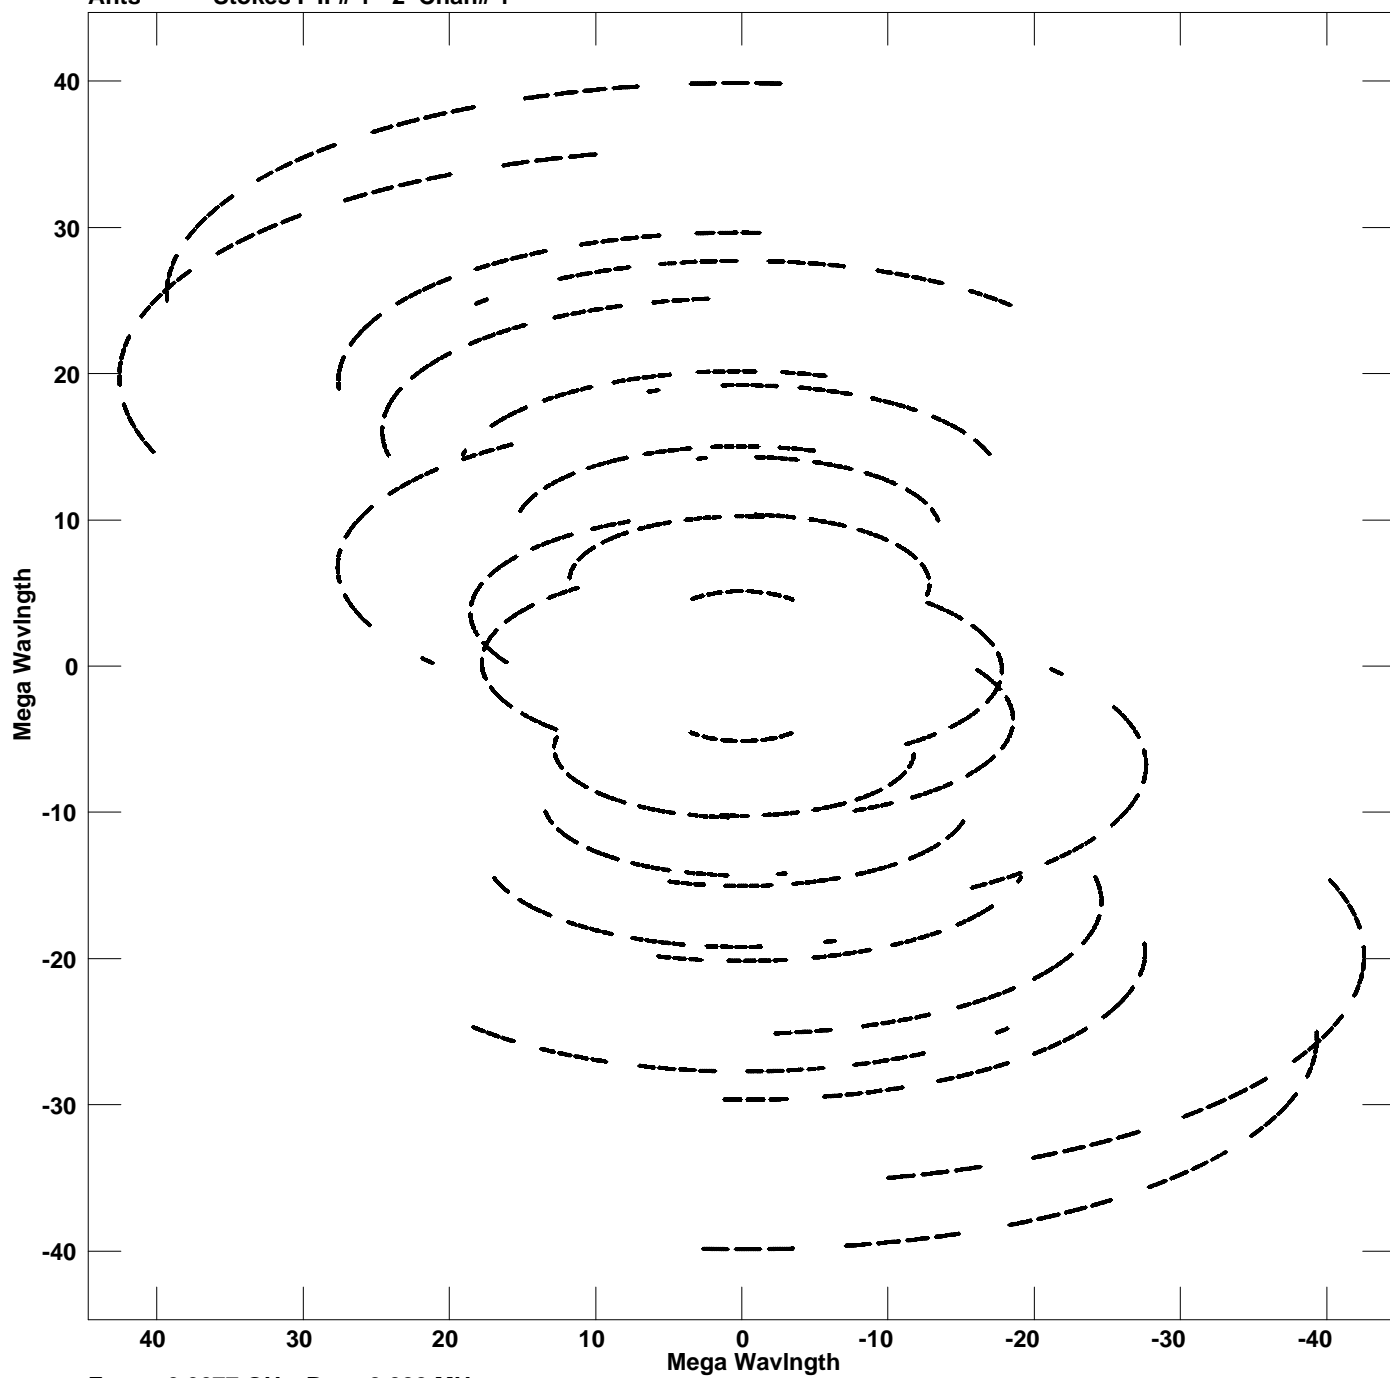

Plot file version 1 created 28-OCT-2011 23:06:51  
V vs U for IRAS06058.MULTI.1 Source:IRAS06058  
Ants \* - \* Stokes I IF# 1 - 2 Chan# 1

Freq = 6.6677 GHz, Bw = 2.000 MHz