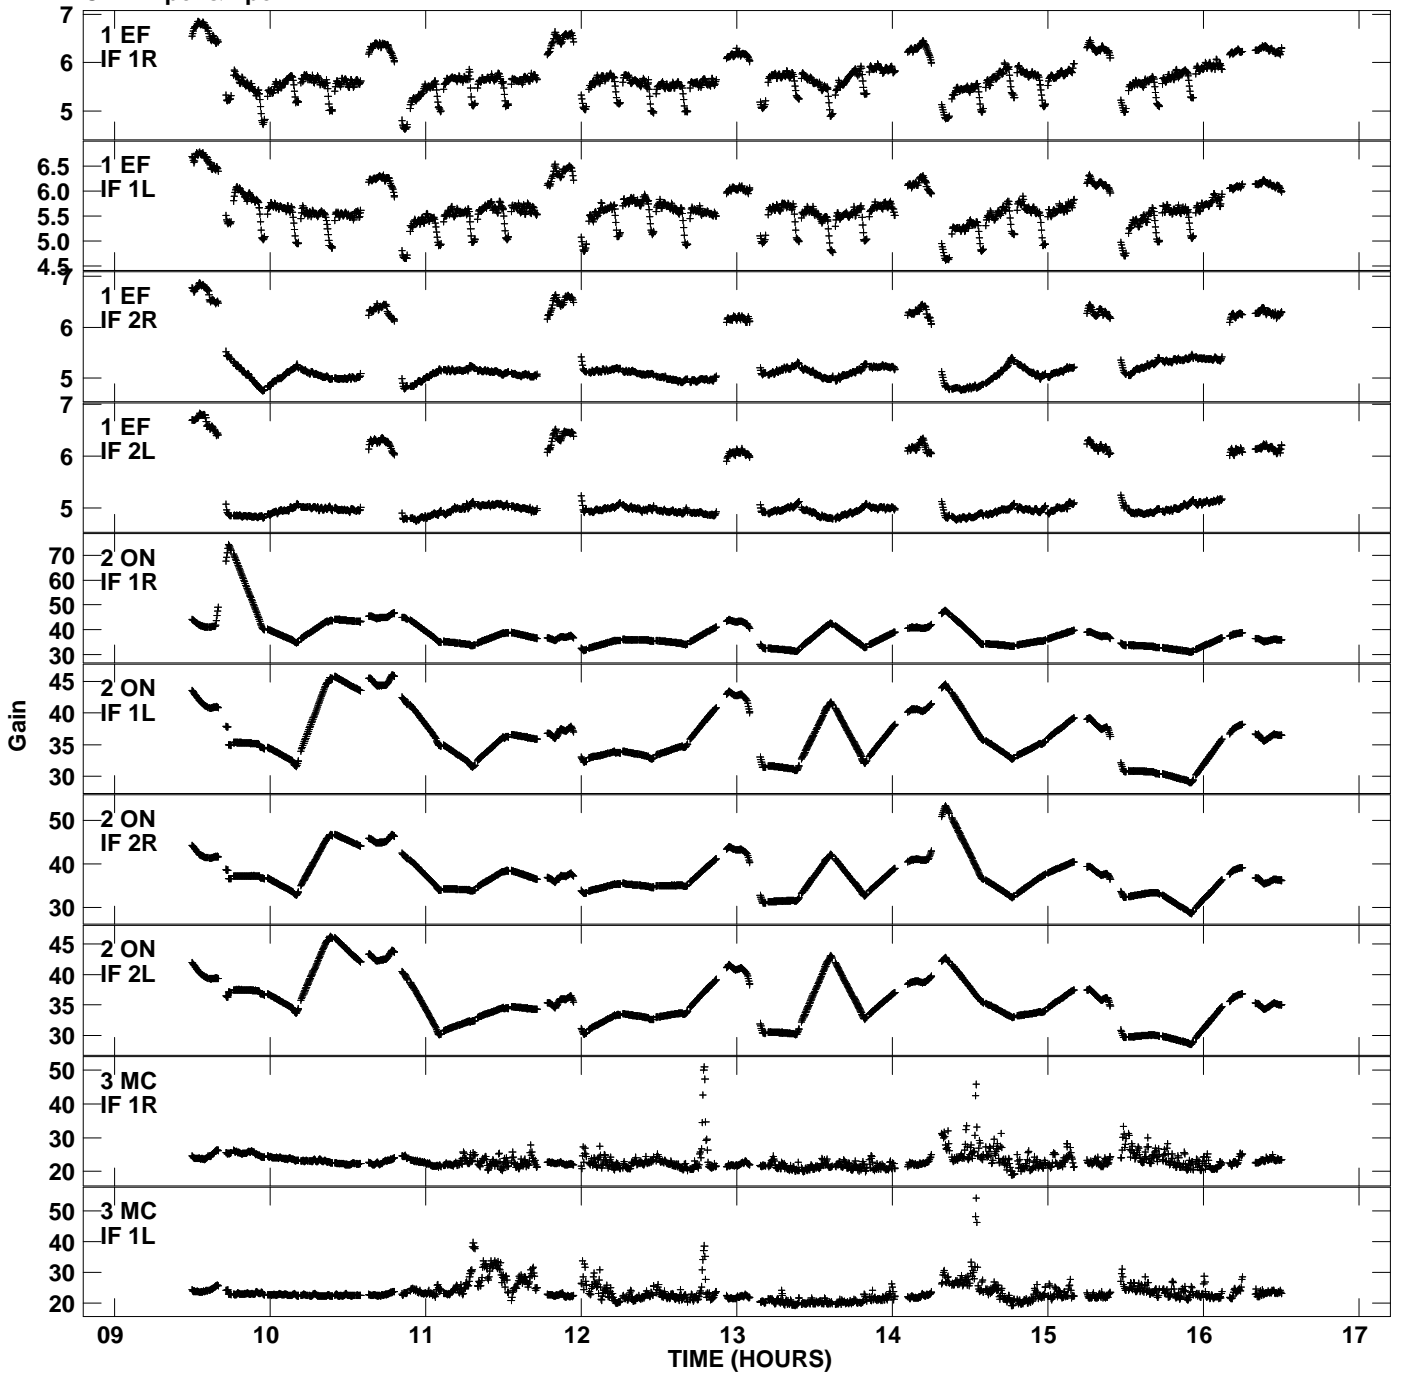

Plot file version 1 created 28-OCT-2011 23:07:11
Gain amp vs UTC time for ES066C.TMP.1
CL 4 Rpol & Lpol IF 1 - 2

Plot file version 2 created 28-OCT-2011 23:07:11
Gain amp vs UTC time for ES066C.TMP.1
CL 4 Rpol & Lpol IF 1 - 2

Plot file version 3 created 28-OCT-2011 23:07:11
Gain amp vs UTC time for ES066C.TMP.1
CL 4 Rpol & Lpol IF 1 - 2