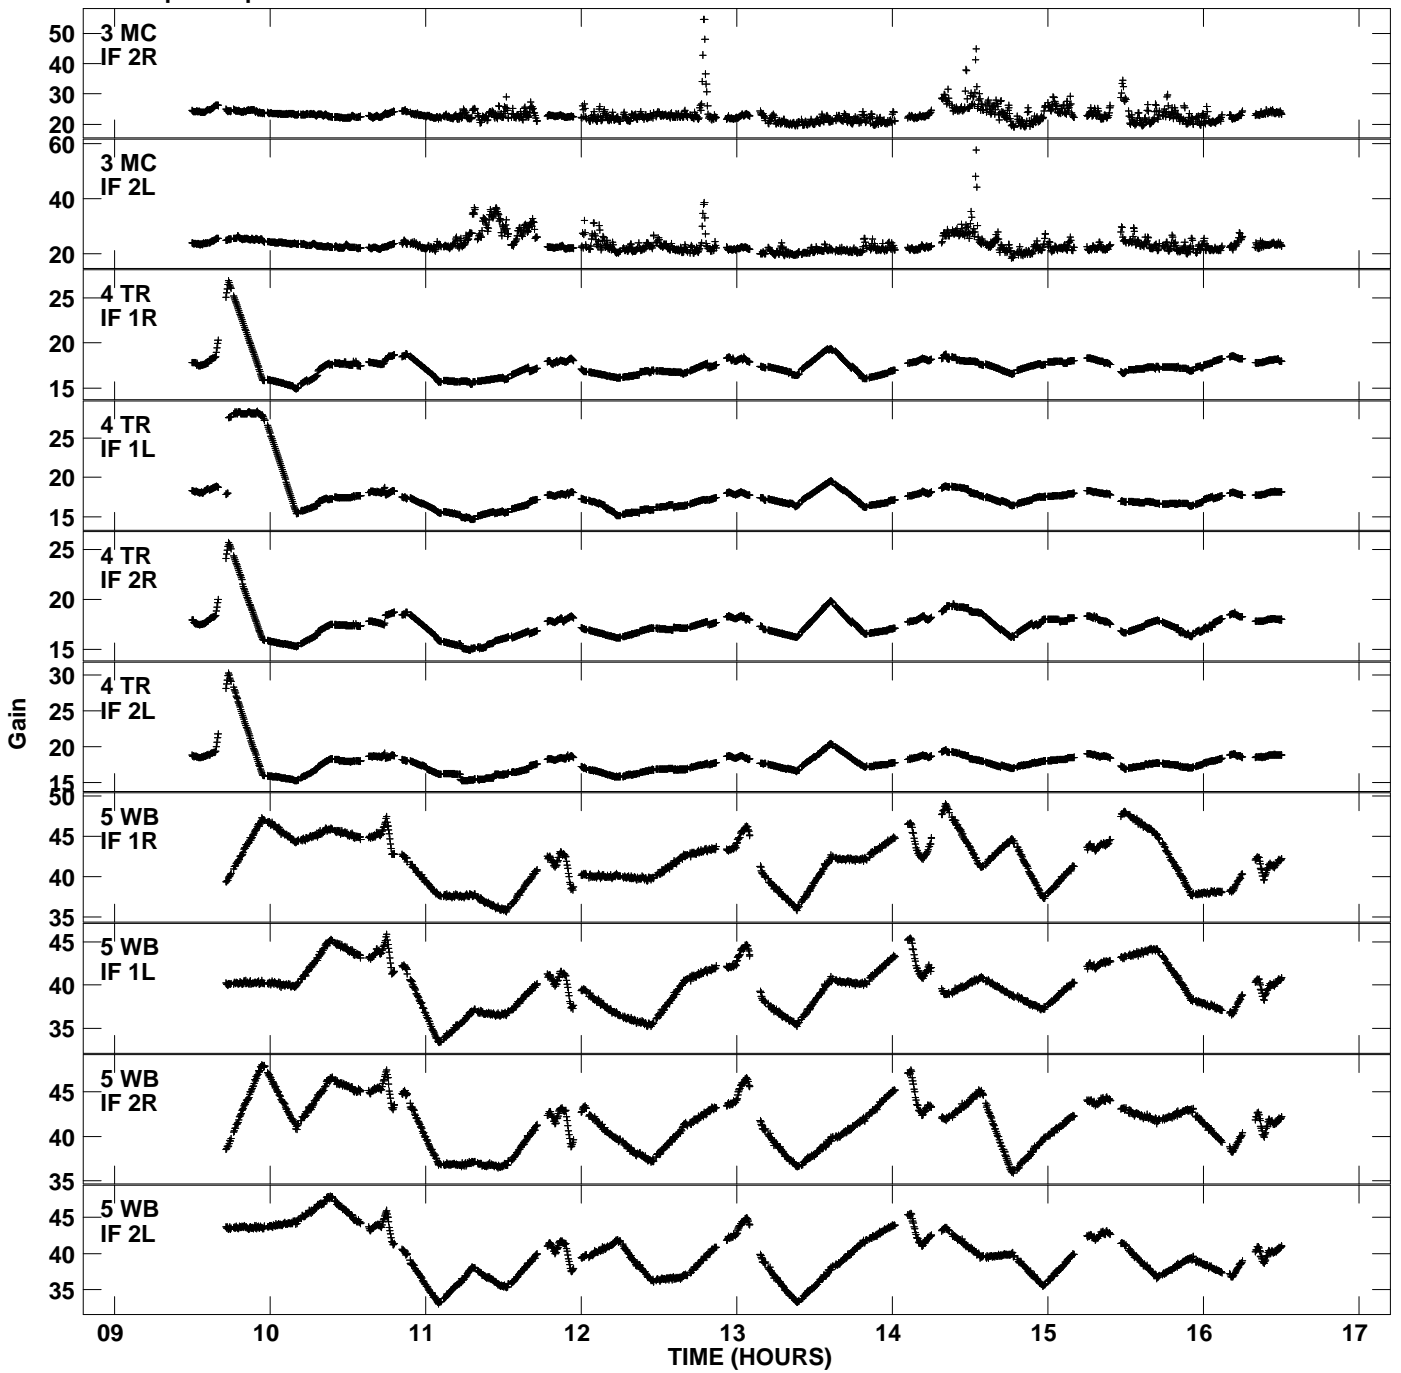

Plot file version 1 created 28-OCT-2011 23:07:11
Gain amp vs UTC time for ES066C.TMP.1
CL 4 Rpol & Lpol IF 1 - 2

Plot file version 2 created 28-OCT-2011 23:07:11
Gain amp vs UTC time for ES066C.TMP.1
CL 4 Rpol & Lpol IF 1 - 2

Plot file version 3 created 28-OCT-2011 23:07:11
Gain amp vs UTC time for ES066C.TMP.1
CL 4 Rpol & Lpol IF 1 - 2