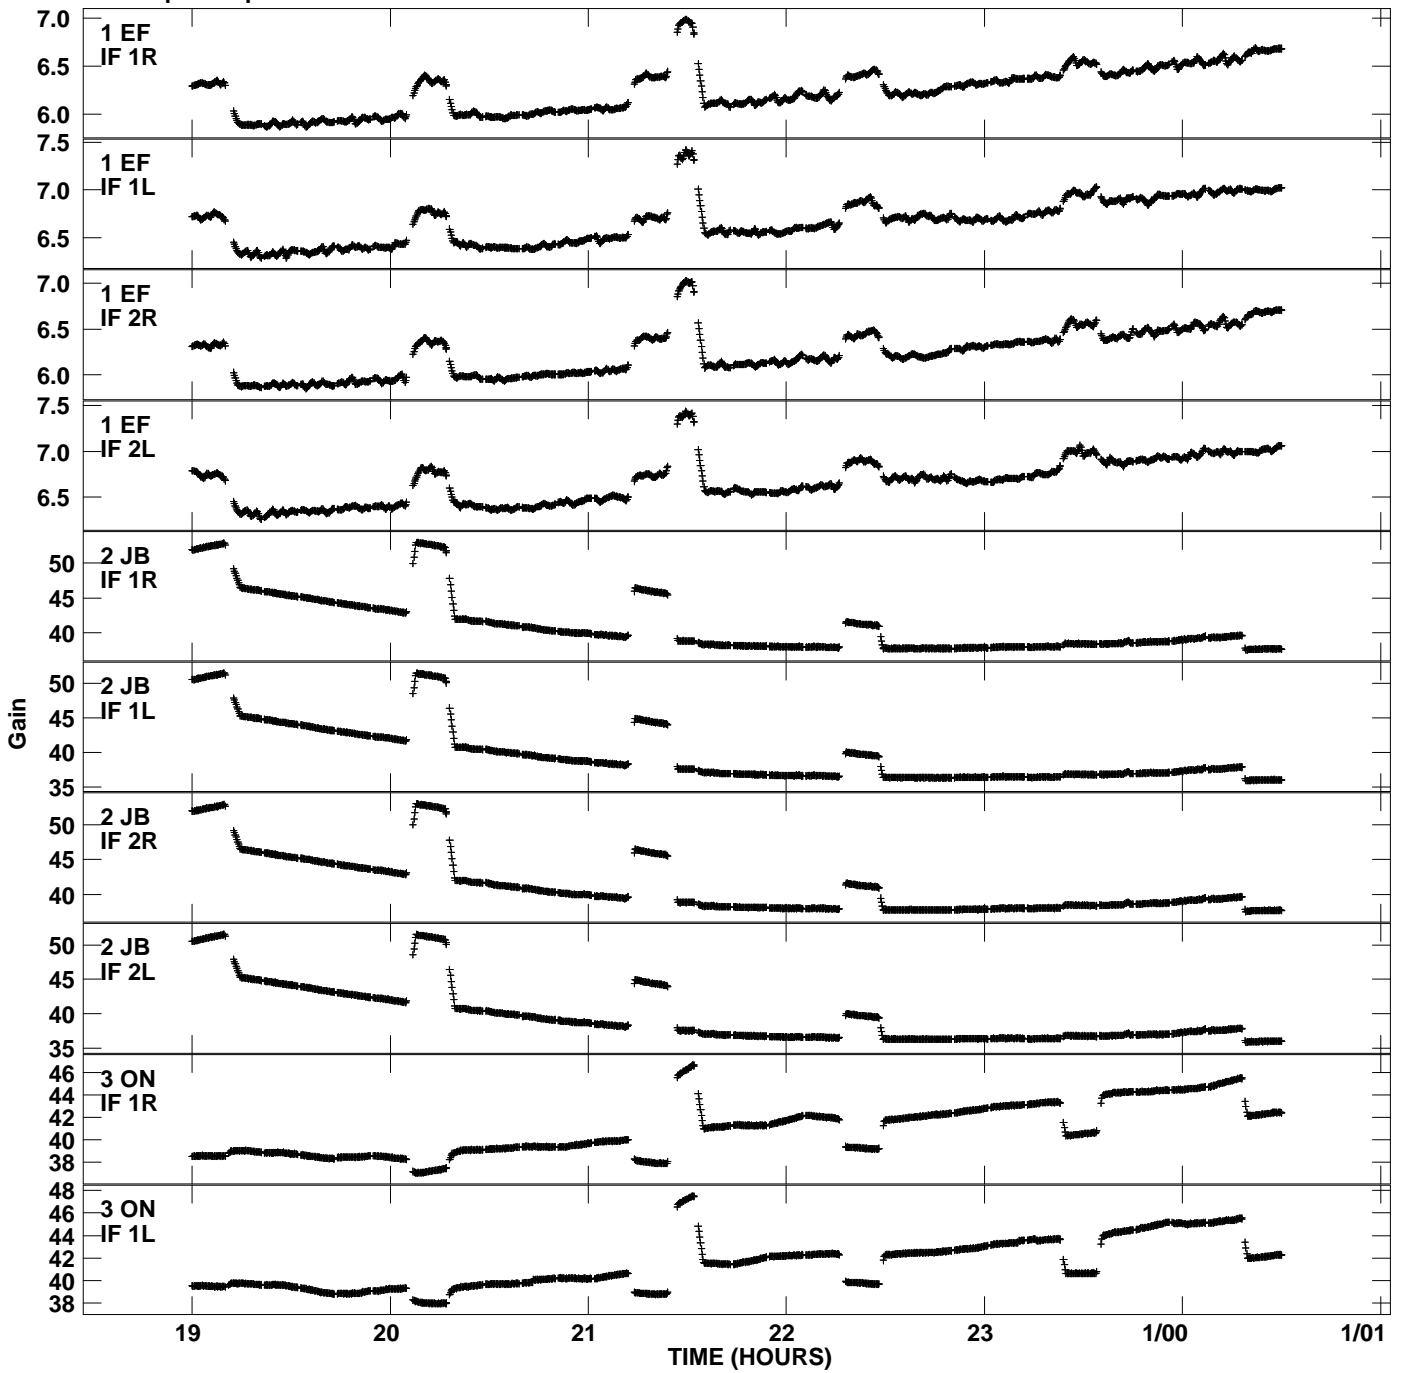

Plot file version 1 created 14-MAR-2012 00:16:57  
Gain amp vs UTC time for ES066E\_1.UVDATA.1  
CL 2 Rpol & Lpol IF 1 - 2

Plot file version 2 created 14-MAR-2012 00:16:57  
Gain amp vs UTC time for ES066E\_1.UVDATA.1  
CL 2 Rpol & Lpol IF 1 - 2

Plot file version 3 created 14-MAR-2012 00:16:57  
Gain amp vs UTC time for ES066E\_1.UVDATA.1  
CL 2 Rpol & Lpol IF 1 - 2