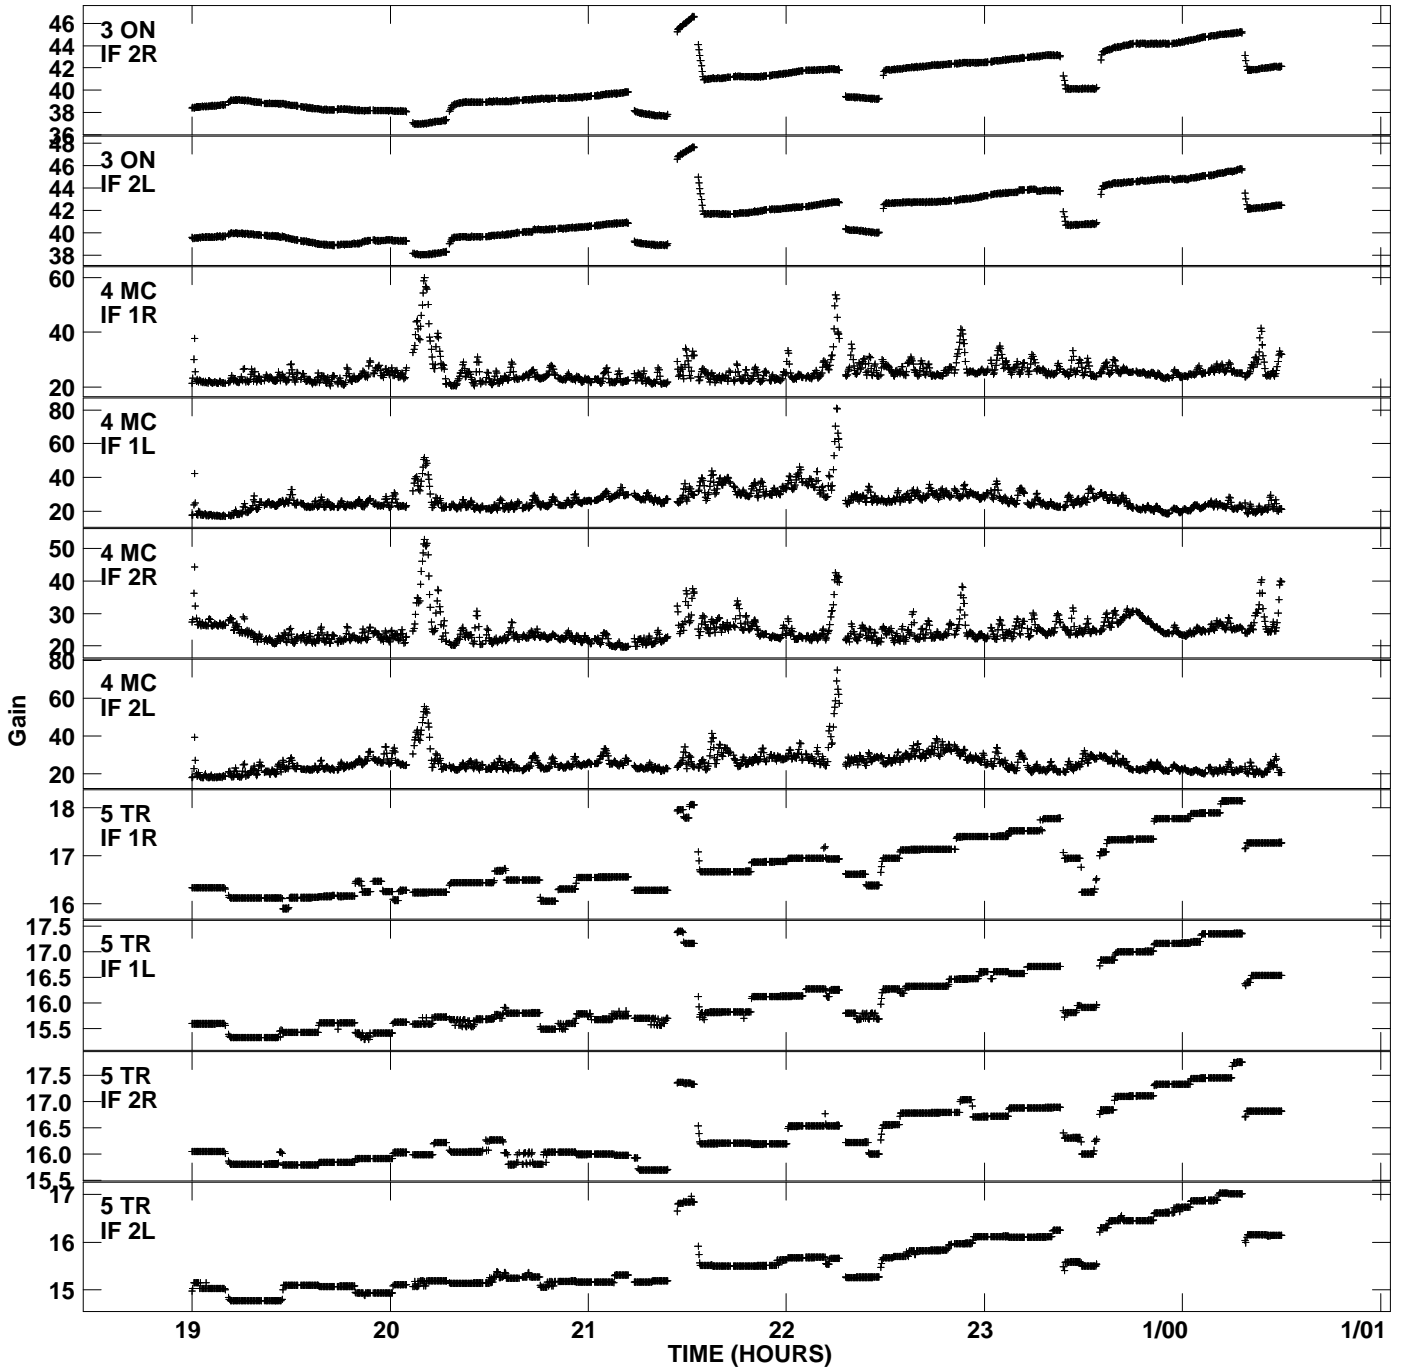

Plot file version 1 created 14-MAR-2012 00:16:57  
Gain amp vs UTC time for ES066E\_1.UVDATA.1  
CL 2 Rpol & Lpol IF 1 - 2

Plot file version 2 created 14-MAR-2012 00:16:57  
Gain amp vs UTC time for ES066E\_1.UVDATA.1  
CL 2 Rpol & Lpol IF 1 - 2

Plot file version 3 created 14-MAR-2012 00:16:57  
Gain amp vs UTC time for ES066E\_1.UVDATA.1  
CL 2 Rpol & Lpol IF 1 - 2