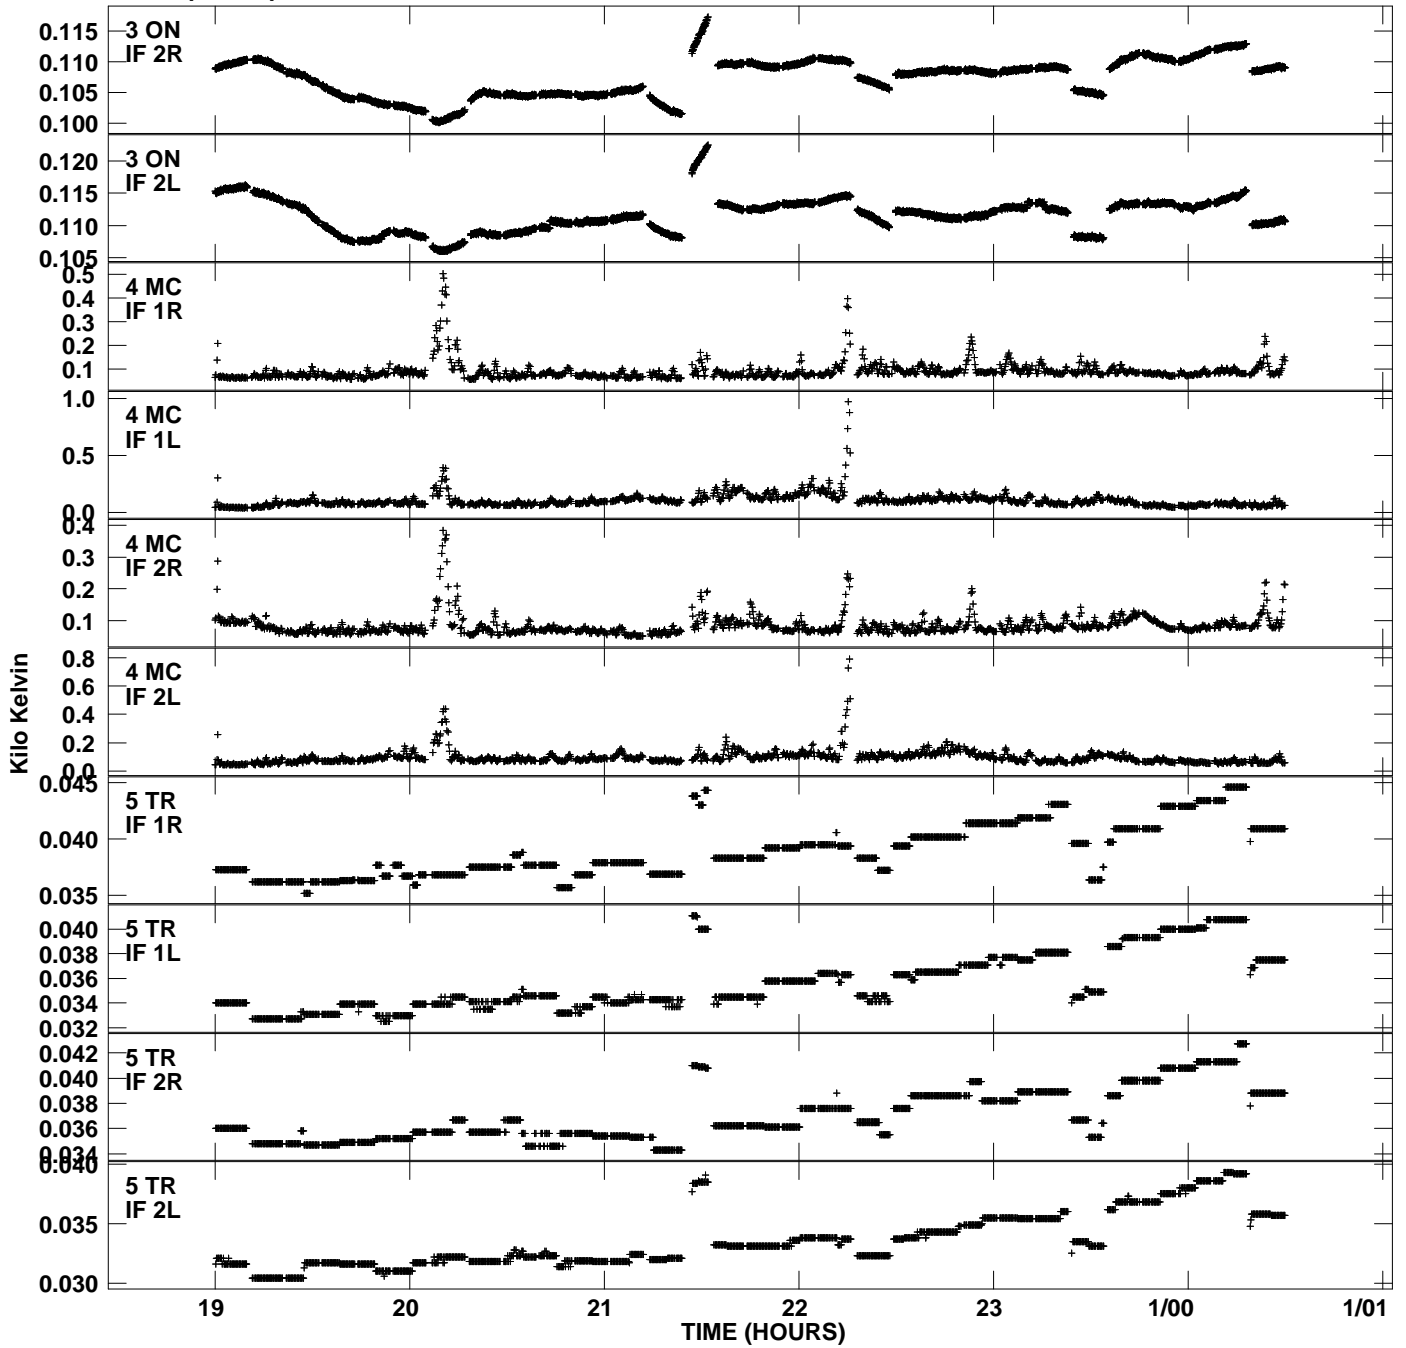

Plot file version 1 created 14-MAR-2012 00:16:49  
Tsys vs UTC time for ES066E\_1.UVDATA.1  
TY 1 Rpol & Lpol IF 1 - 2

Plot file version 2 created 14-MAR-2012 00:16:49  
Tsys vs UTC time for ES066E\_1.UVDATA.1  
TY 1 Rpol & Lpol IF 1 - 2

Plot file version 3 created 14-MAR-2012 00:16:49  
Tsys vs UTC time for ES066E\_1.UVDATA.1  
TY 1 Rpol & Lpol IF 1 - 2