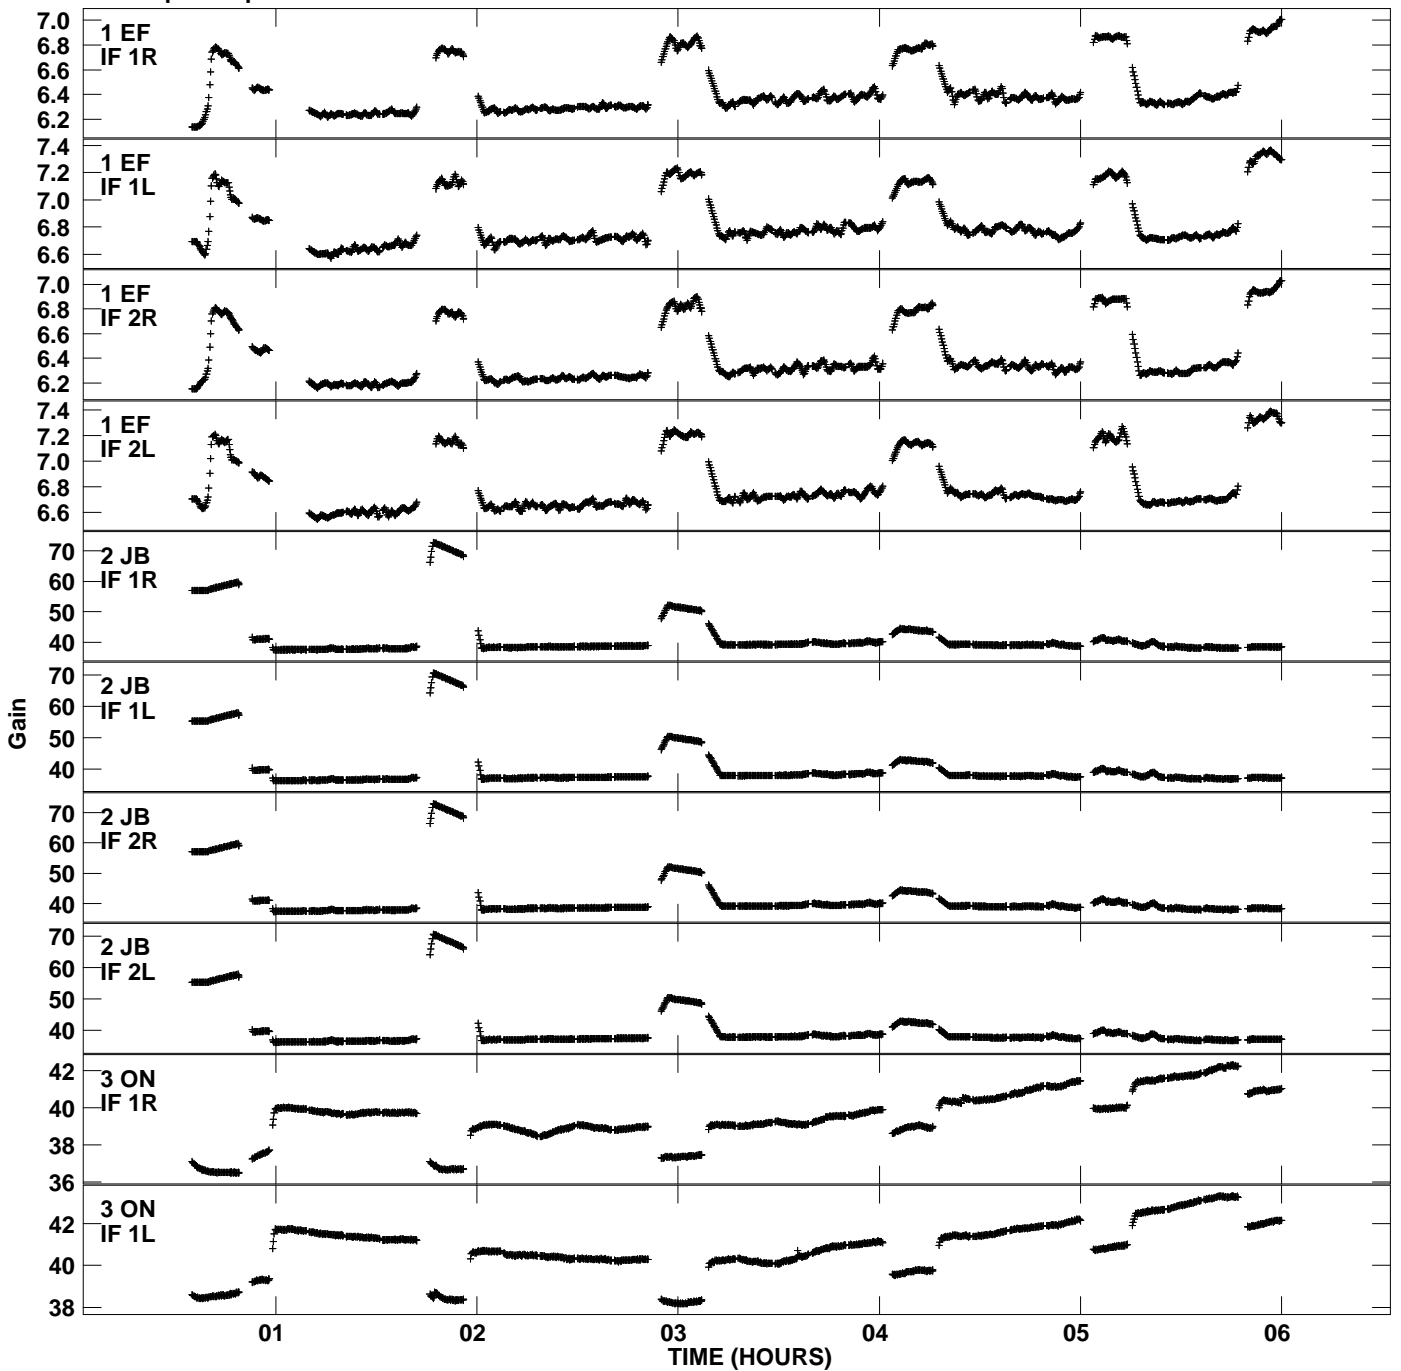

Plot file version 1 created 15-MAR-2012 13:36:13
Gain amp vs UTC time for ES066E_2.UVDATA.1
CL 2 Rpol & Lpol IF 1 - 2

Plot file version 2 created 15-MAR-2012 13:36:13
Gain amp vs UTC time for ES066E_2.UVDATA.1
CL 2 Rpol & Lpol IF 1 - 2

Plot file version 3 created 15-MAR-2012 13:36:13
Gain amp vs UTC time for ES066E_2.UVDATA.1
CL 2 Rpol & Lpol IF 1 - 2