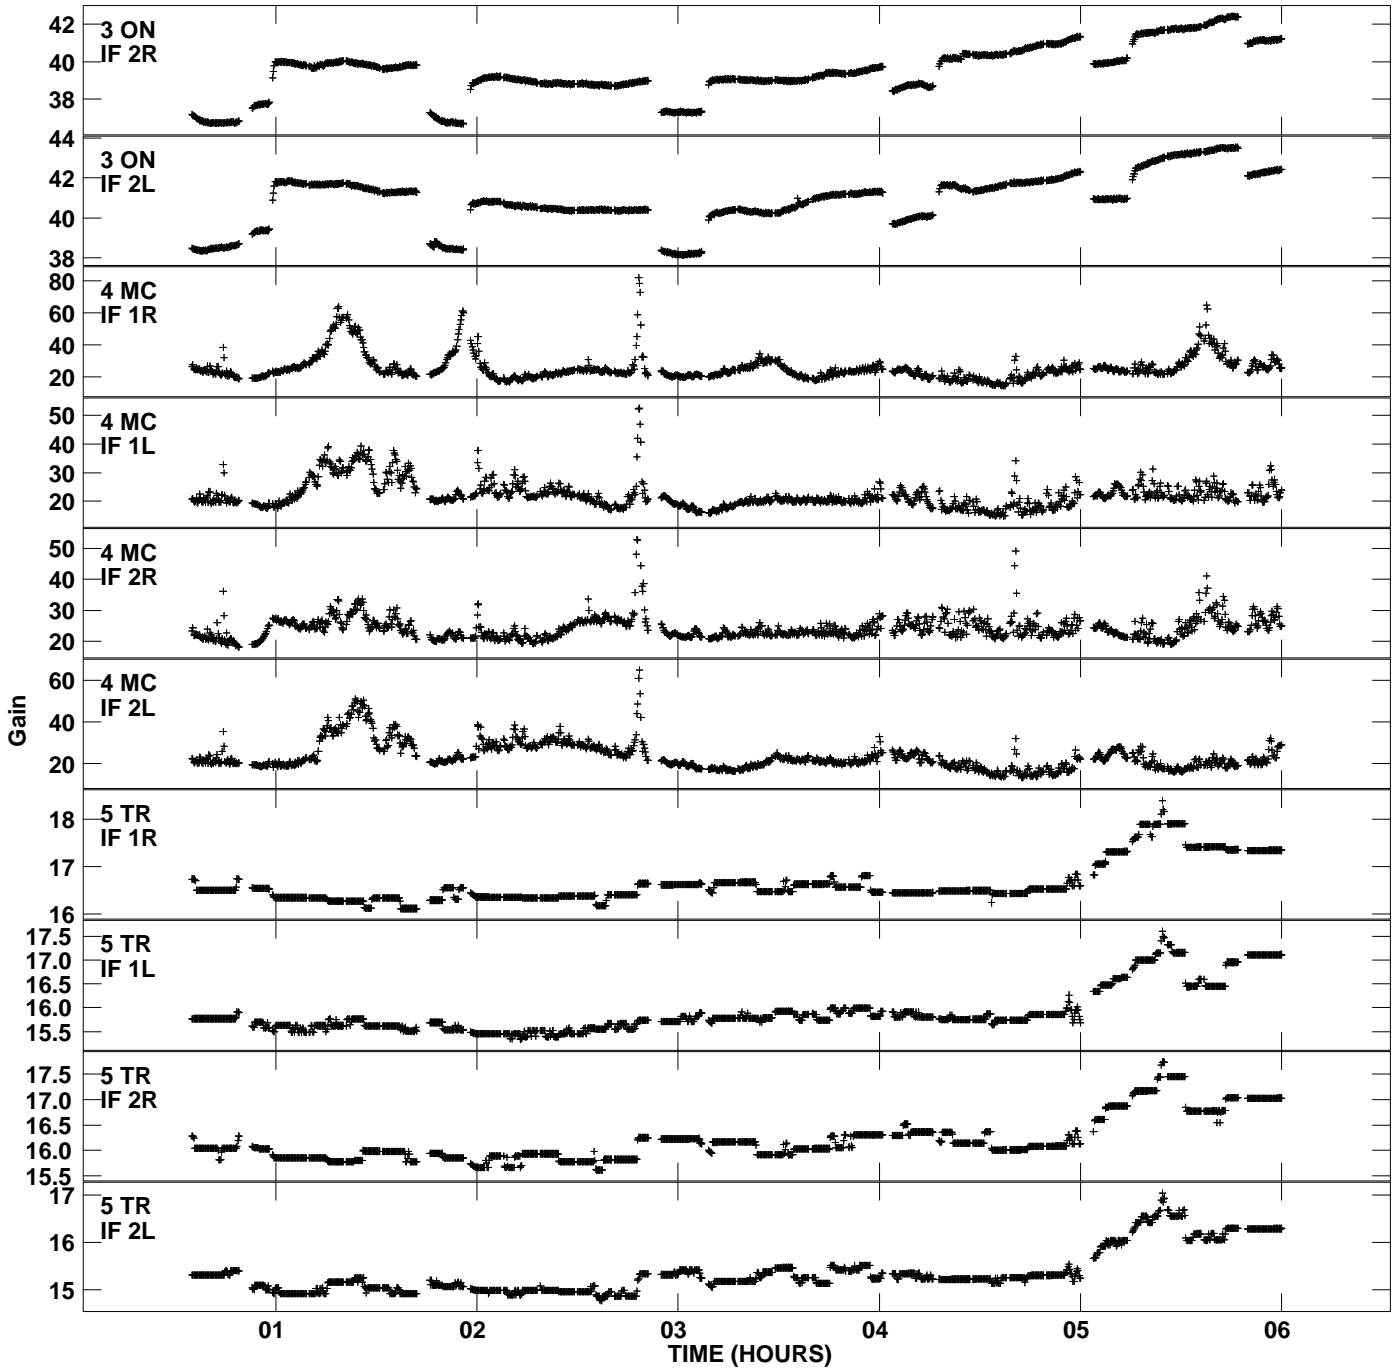

Plot file version 1 created 15-MAR-2012 13:36:13
Gain amp vs UTC time for ES066E_2.UVDATA.1
CL 2 Rpol & Lpol IF 1 - 2

Plot file version 2 created 15-MAR-2012 13:36:13
Gain amp vs UTC time for ES066E_2.UVDATA.1
CL 2 Rpol & Lpol IF 1 - 2

Plot file version 3 created 15-MAR-2012 13:36:13
Gain amp vs UTC time for ES066E_2.UVDATA.1
CL 2 Rpol & Lpol IF 1 - 2