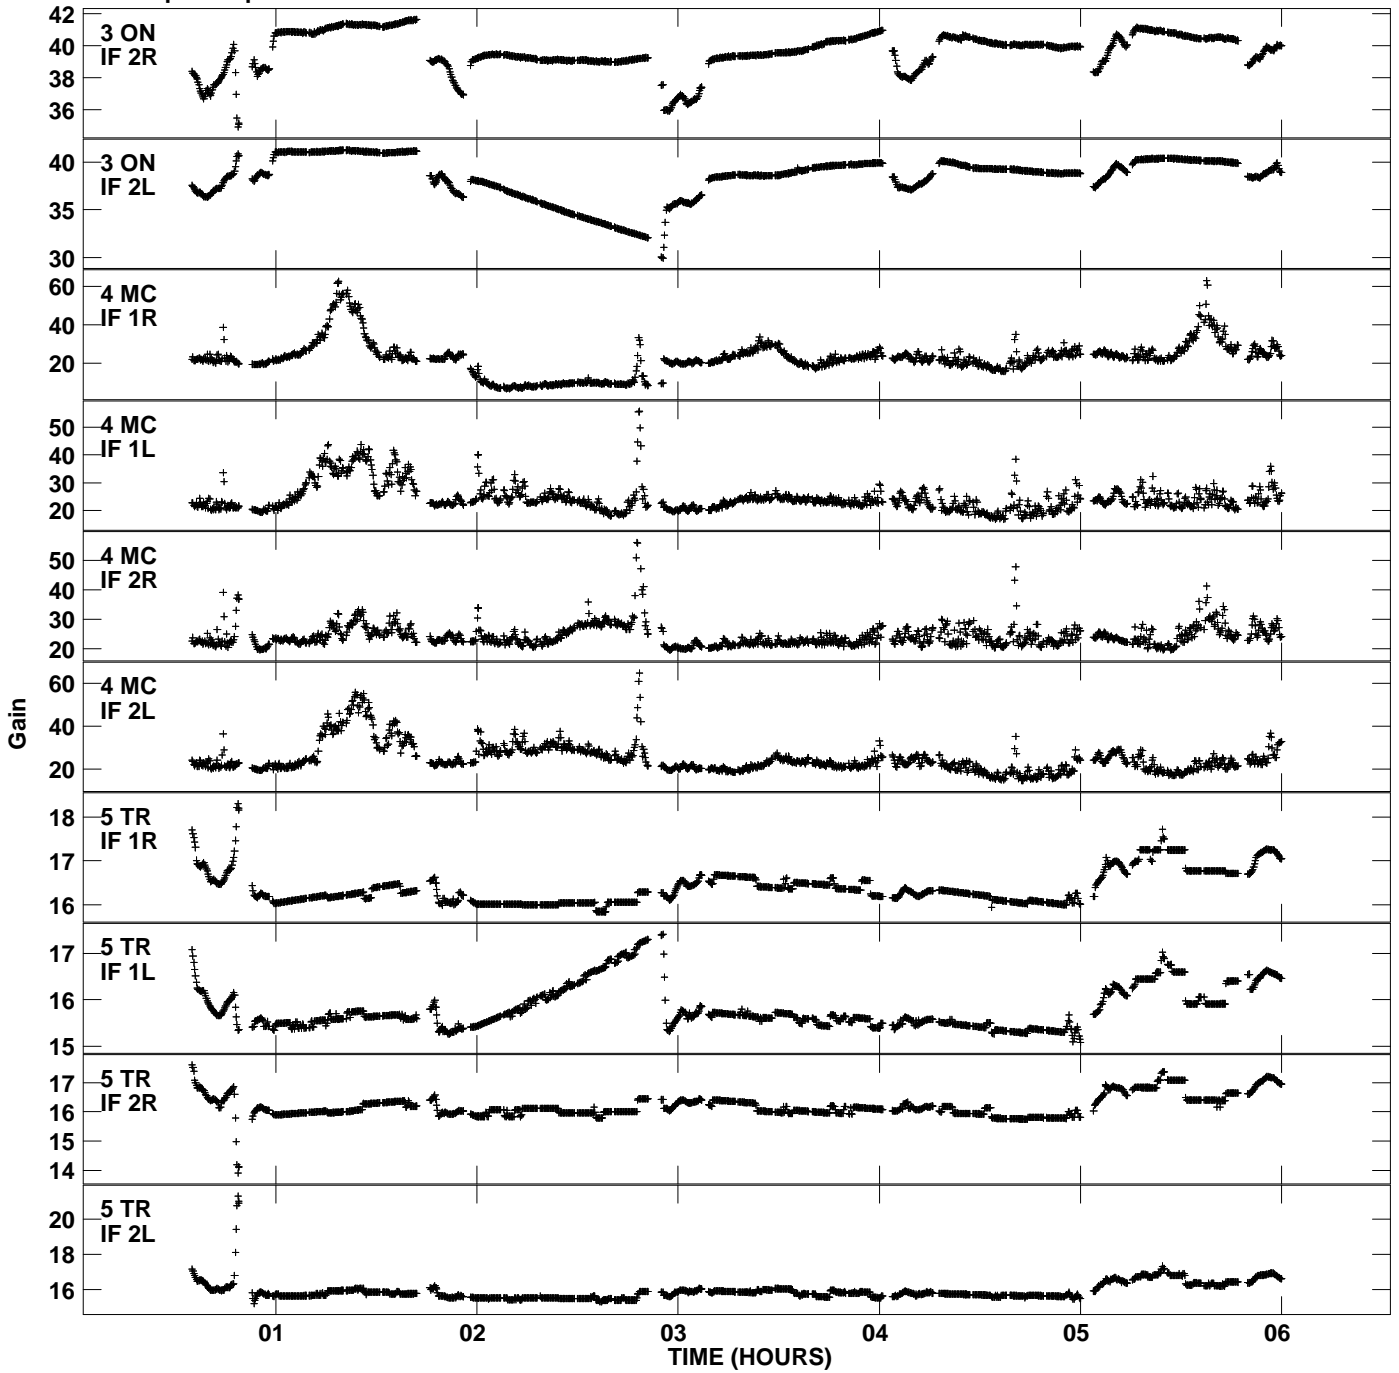

Plot file version 1 created 15-MAR-2012 18:25:57
Gain amp vs UTC time for ES066E_2.TMP.1
CL 4 Rpol & Lpol IF 1 - 2

Plot file version 2 created 15-MAR-2012 18:25:57
Gain amp vs UTC time for ES066E_2.TMP.1
CL 4 Rpol & Lpol IF 1 - 2

Plot file version 3 created 15-MAR-2012 18:25:57
Gain amp vs UTC time for ES066E_2.TMP.1
CL 4 Rpol & Lpol IF 1 - 2