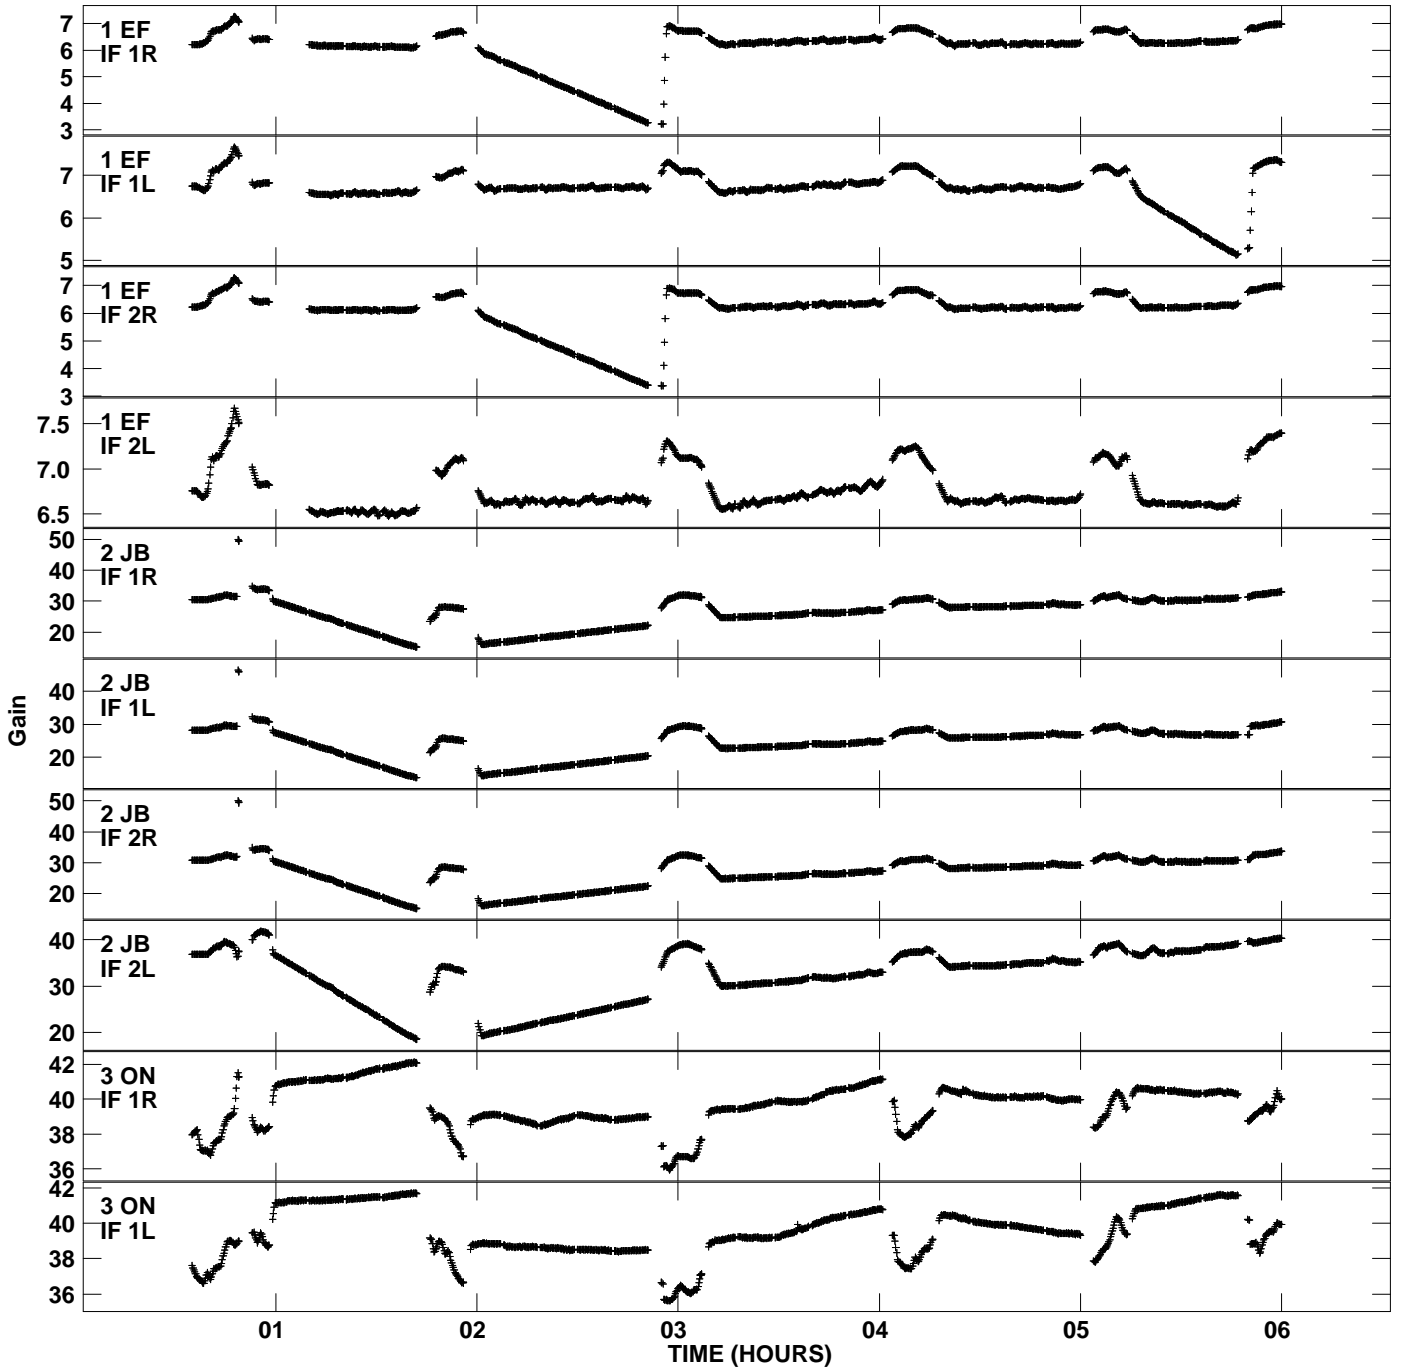

Plot file version 1 created 15-MAR-2012 18:25:57
Gain amp vs UTC time for ES066E_2.TMP.1
CL 4 Rpol & Lpol IF 1 - 2

Plot file version 2 created 15-MAR-2012 18:25:57
Gain amp vs UTC time for ES066E_2.TMP.1
CL 4 Rpol & Lpol IF 1 - 2

Plot file version 3 created 15-MAR-2012 18:25:57
Gain amp vs UTC time for ES066E_2.TMP.1
CL 4 Rpol & Lpol IF 1 - 2