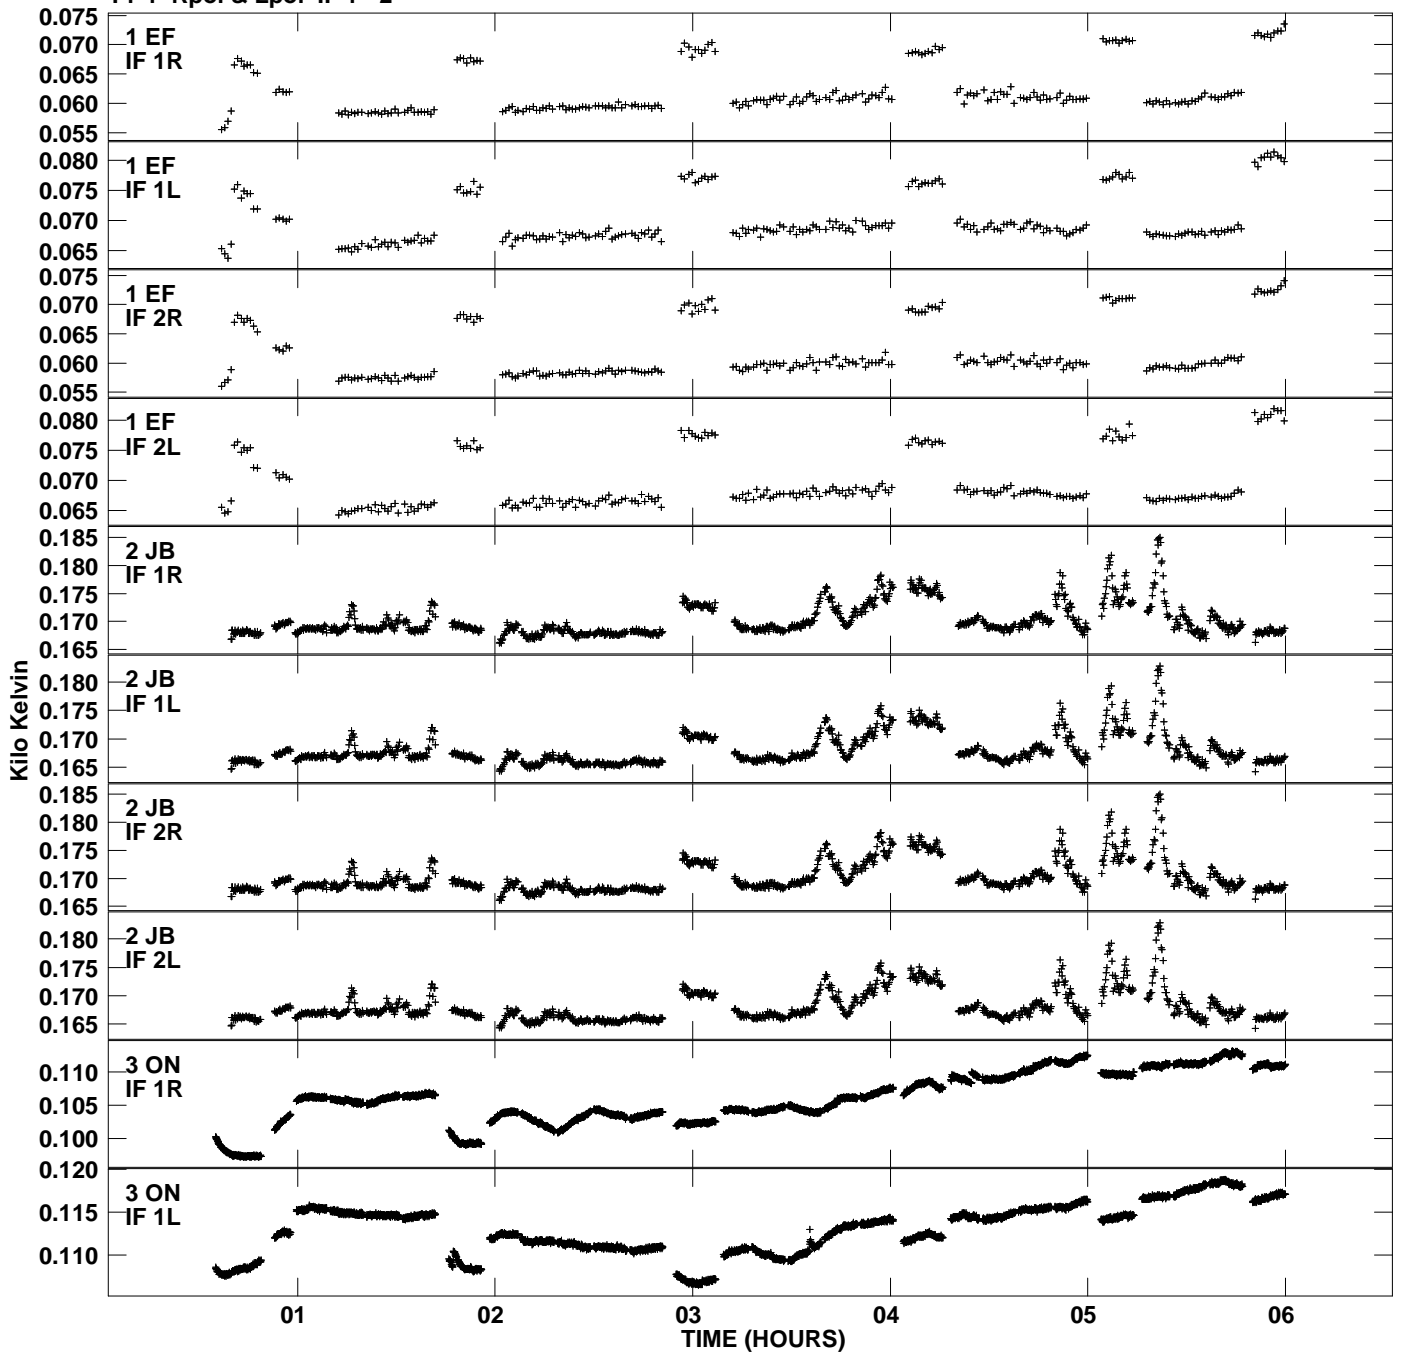

Plot file version 1 created 15-MAR-2012 13:36:05  
Tsyst vs UTC time for ES066E\_2.UVDATA.1  
TY 1 Rpol & Lpol IF 1 - 2

Plot file version 2 created 15-MAR-2012 13:36:05  
Tsyst vs UTC time for ES066E\_2.UVDATA.1  
TY 1 Rpol & Lpol IF 1 - 2

Plot file version 3 created 15-MAR-2012 13:36:05  
Tsyst vs UTC time for ES066E\_2.UVDATA.1  
TY 1 Rpol & Lpol IF 1 - 2