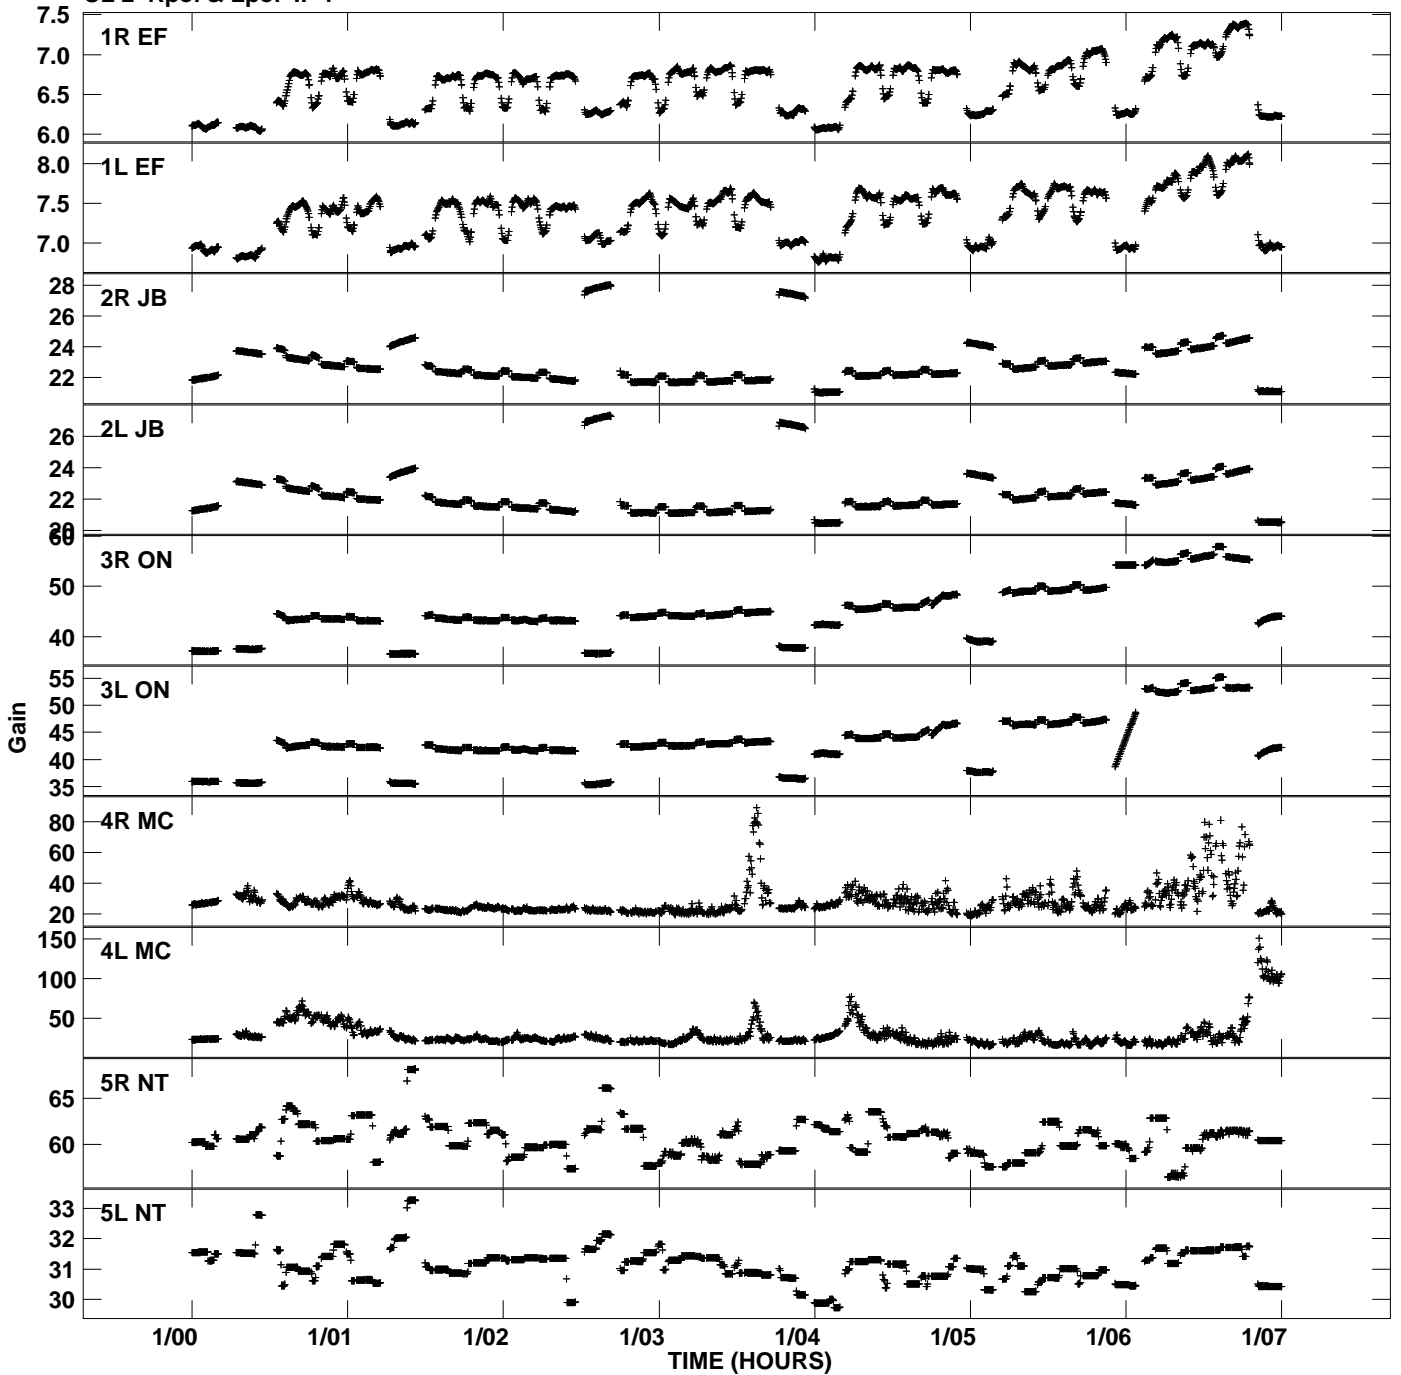

Plot file version 1 created 13-FEB-2013 13:17:24
Gain amp vs UTC time for ES069A.UVDATA.1
CL 2 Rpol & Lpol IF 1

Plot file version 2 created 13-FEB-2013 13:17:24
Gain amp vs UTC time for ES069A.UVDATA.1
CL 2 Rpol & Lpol IF 1