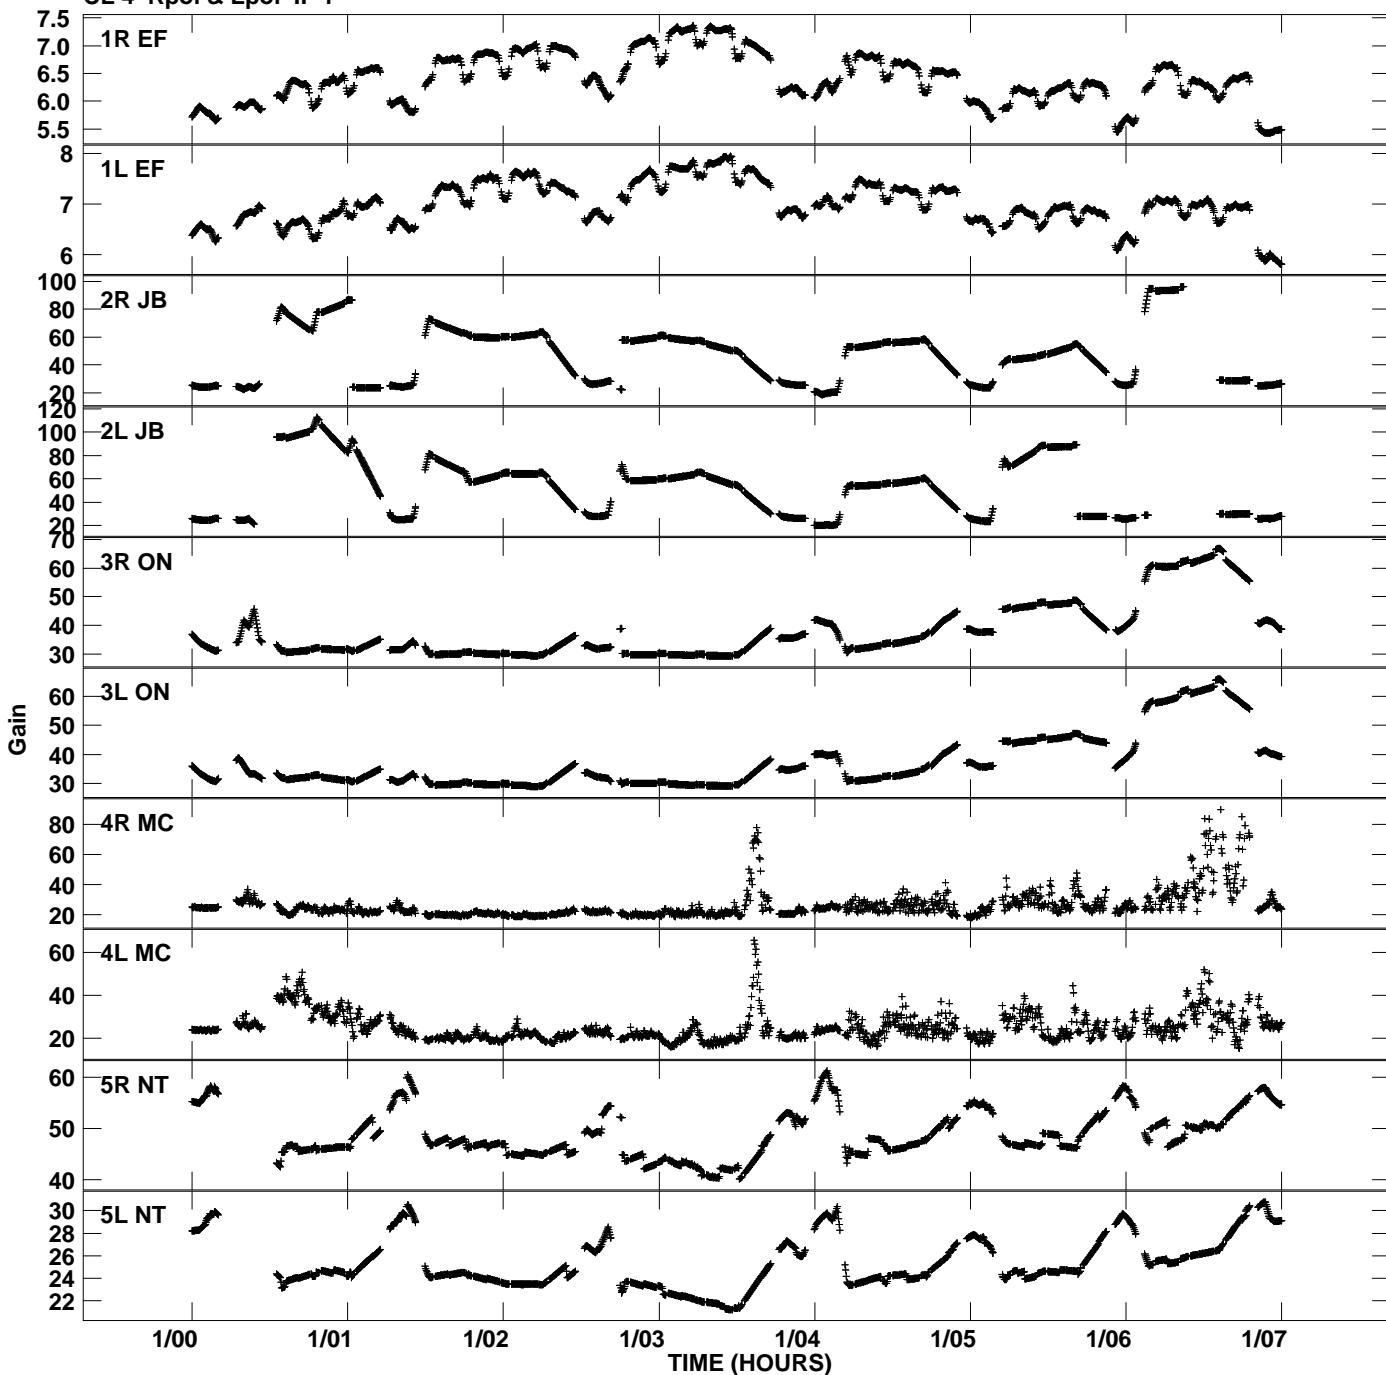

Plot file version 1 created 13-FEB-2013 15:05:55  
Gain amp vs UTC time for ES069A.TMP.1  
CL 4 Rpol & Lpol IF 1

Plot file version 2 created 13-FEB-2013 15:05:55  
Gain amp vs UTC time for ES069A.TMP.1  
CL 4 Rpol & Lpol IF 1