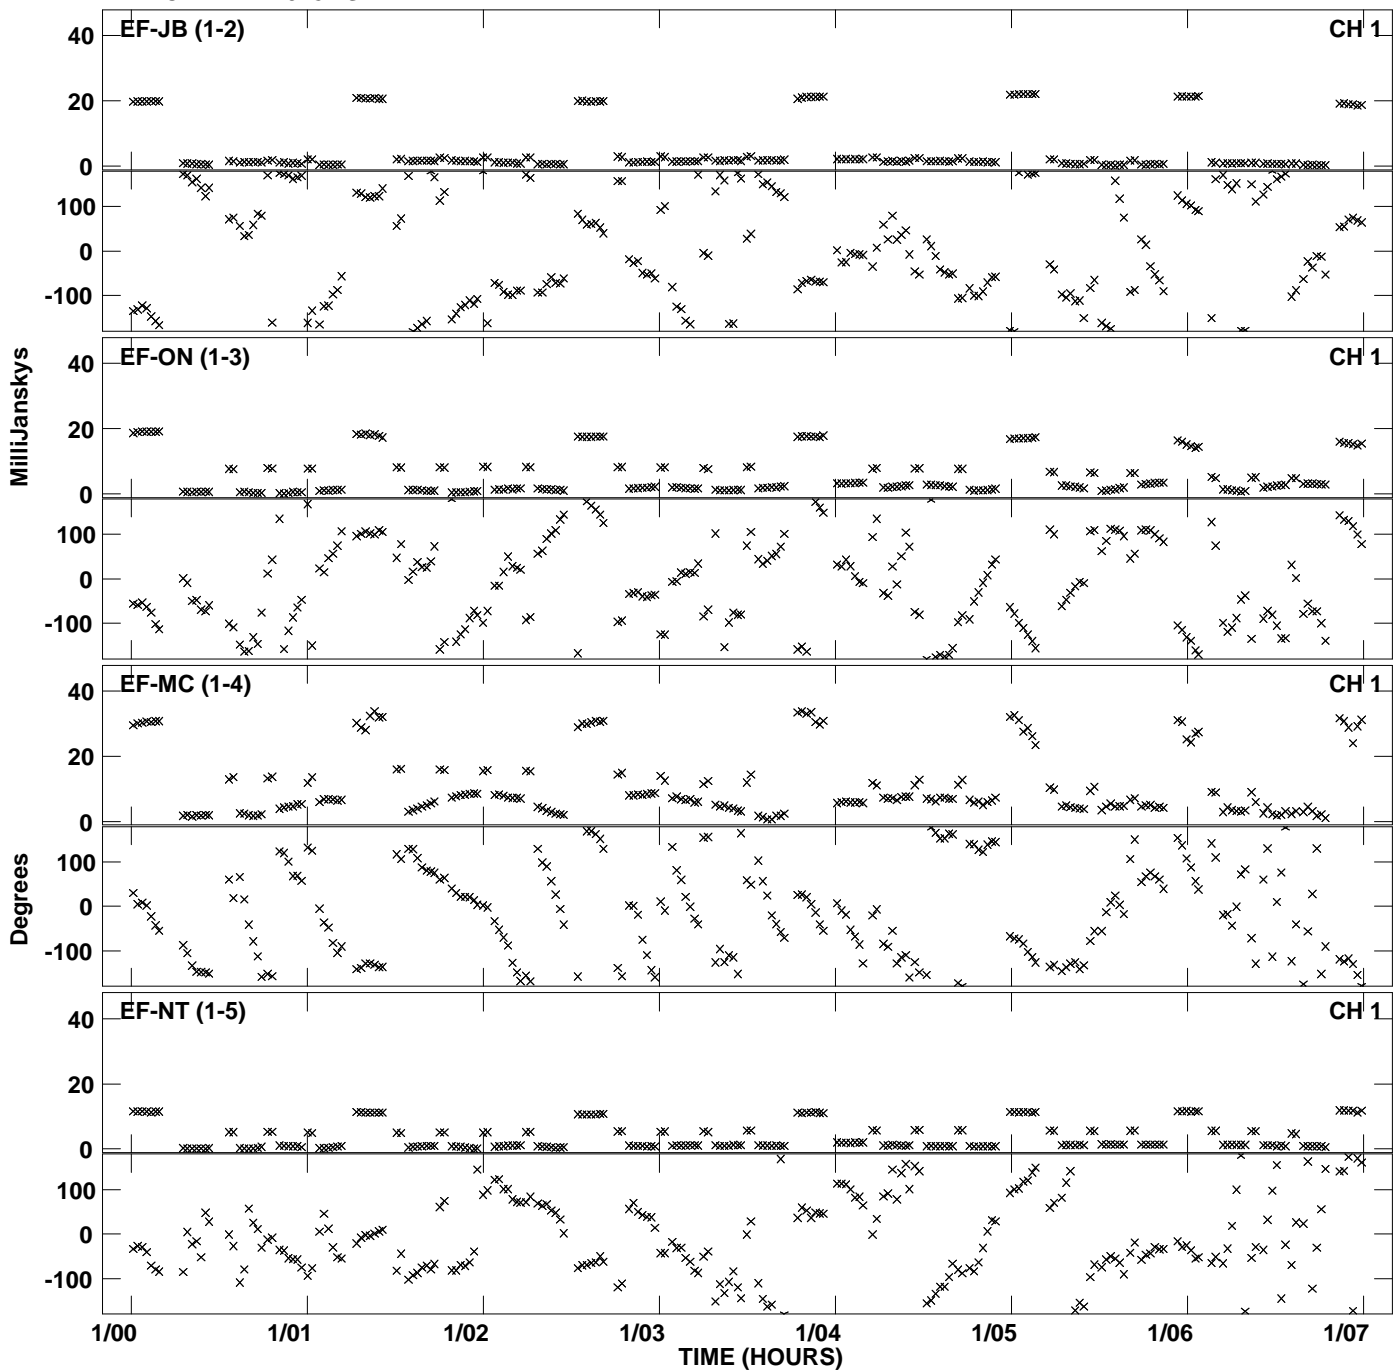

Plot file version 1 created 13-FEB-2013 12:12:01
Amplitude andPhase vs Time for ES069A.UVDATA.1 Vect aver.
IF 1 CHAN 1 - 2048 STK LL

Plot file version 2 created 13-FEB-2013 12:13:01
Amplitude and Phase vs Time for ES069A.UVDATA.1 Vect aver.
IF 1 CHAN 1 - 2048 STK LL

Plot file version 3 created 13-FEB-2013 12:17:05
Amplitude andPhase vs Time for ES069A.UVDATA.1 Vect aver.
IF 1 CHAN 1 - 2048 STK RR

PLot file version 4 created 13-FEB-2013 12:17:24
Amplitude andPhase vs Time for ES069A.UVDATA.1 Vect aver.
IF 1 CHAN 1 - 2048 STK RR