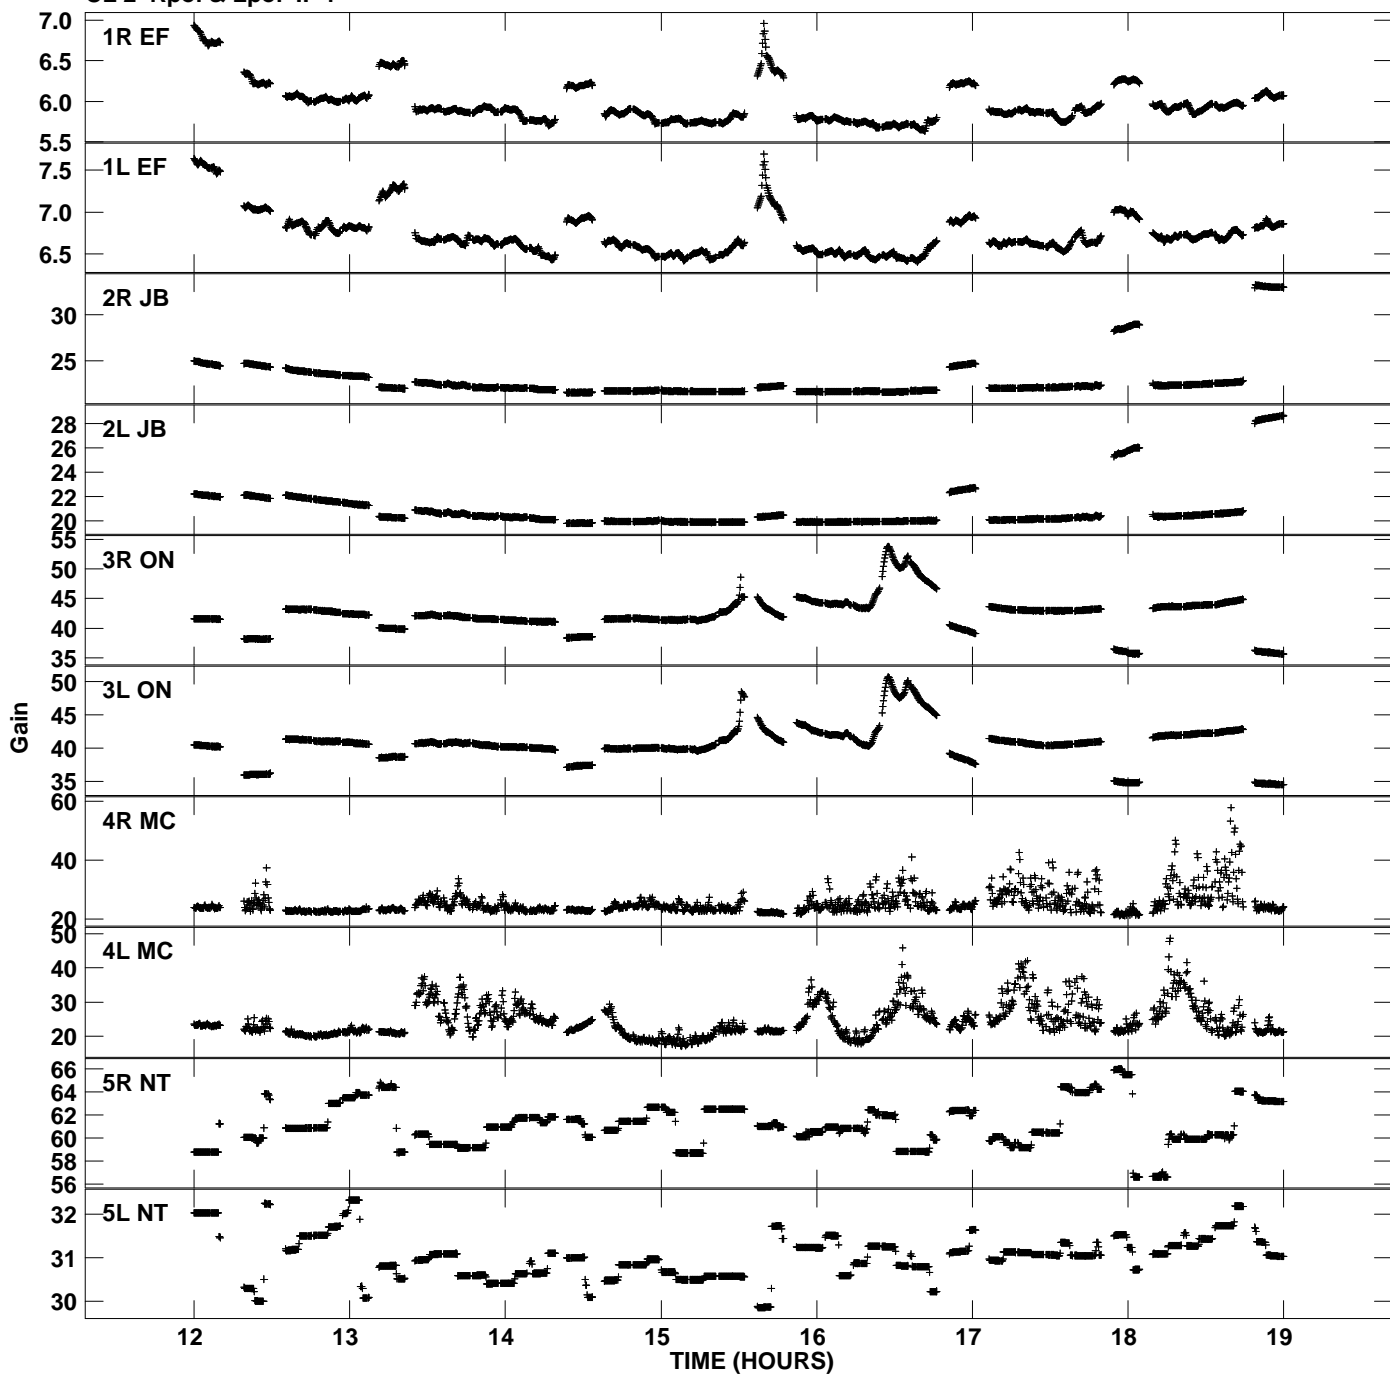

Plot file version 1 created 13-FEB-2013 17:10:39
Gain amp vs UTC time for ES069B.UVDATA.1
CL 2 Rpol & Lpol IF 1

Plot file version 2 created 13-FEB-2013 17:10:39
Gain amp vs UTC time for ES069B.UVDATA.1
CL 2 Rpol & Lpol IF 1