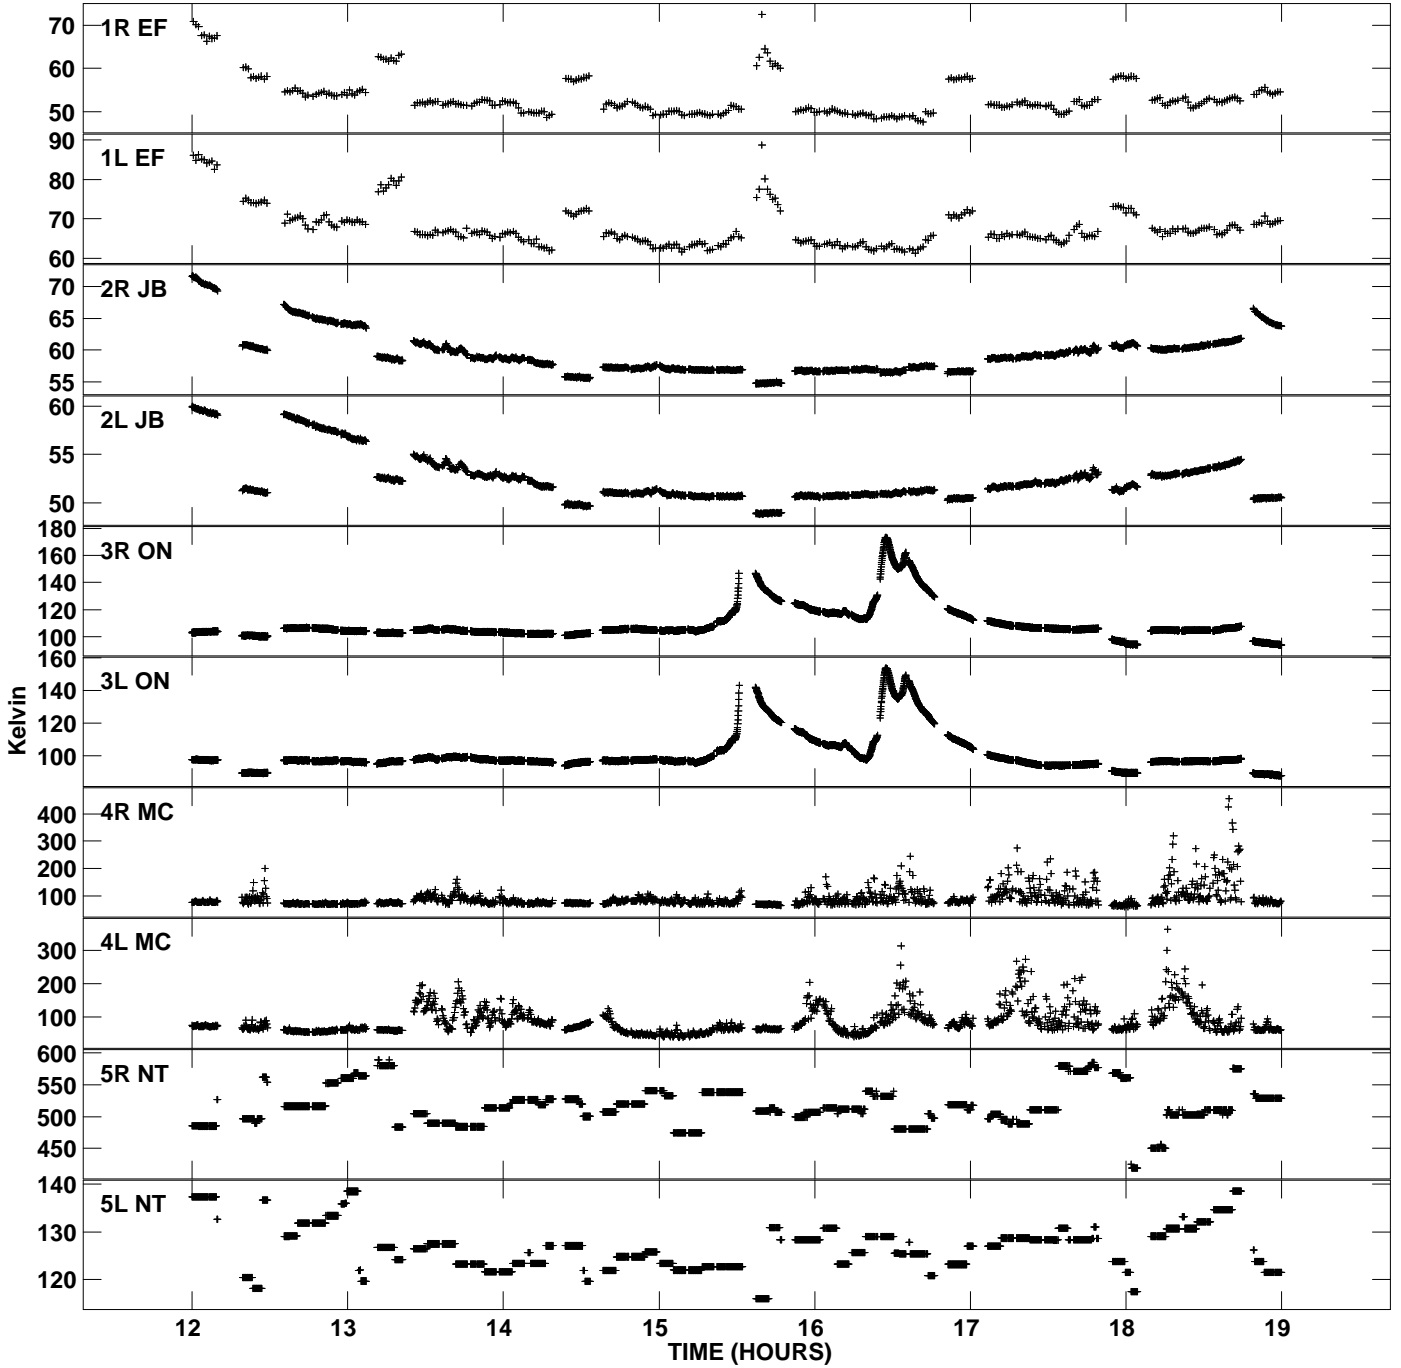

Plot file version 1 created 13-FEB-2013 17:10:38  
Tsyst vs UTC time for ES069B.UVDATA.1  
TY 1 Rpol & Lpol IF 1

Plot file version 2 created 13-FEB-2013 17:10:38  
Tsys vs UTC time for ES069B.UVDATA.1  
TY 1 Rpol & Lpol IF 1