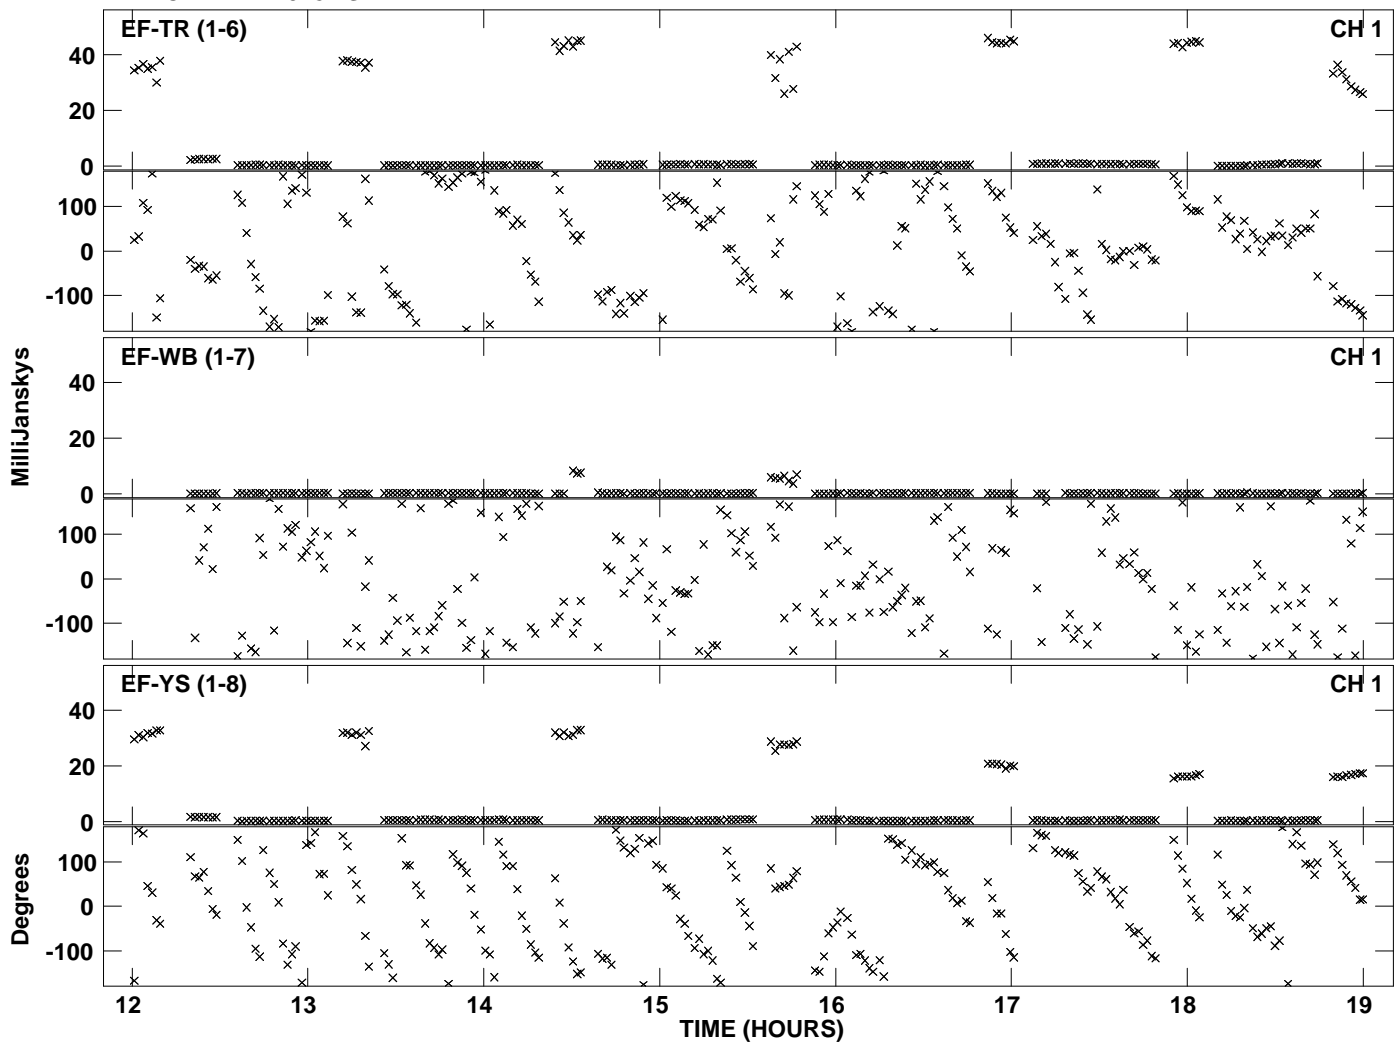

Plot file version 1 created 13-FEB-2013 16:22:59
Amplitude andPhase vs Time for ES069B.UVDATA.1 Vect aver.
IF 1 CHAN 1 - 2048 STK LL

PLot file version 2 created 13-FEB-2013 16:22:59
Amplitude andPhase vs Time for ES069B.UVDATA.1 Vect aver.
IF 1 CHAN 1 - 2048 STK LL

Plot file version 3 created 13-FEB-2013 16:26:08
Amplitude andPhase vs Time for ES069B.UVDATA.1 Vect aver.
IF 1 CHAN 1 - 2048 STK RR

PLot file version 4 created 13-FEB-2013 16:26:08
Amplitude andPhase vs Time for ES069B.UVDATA.1 Vect aver.
IF 1 CHAN 1 - 2048 STK RR