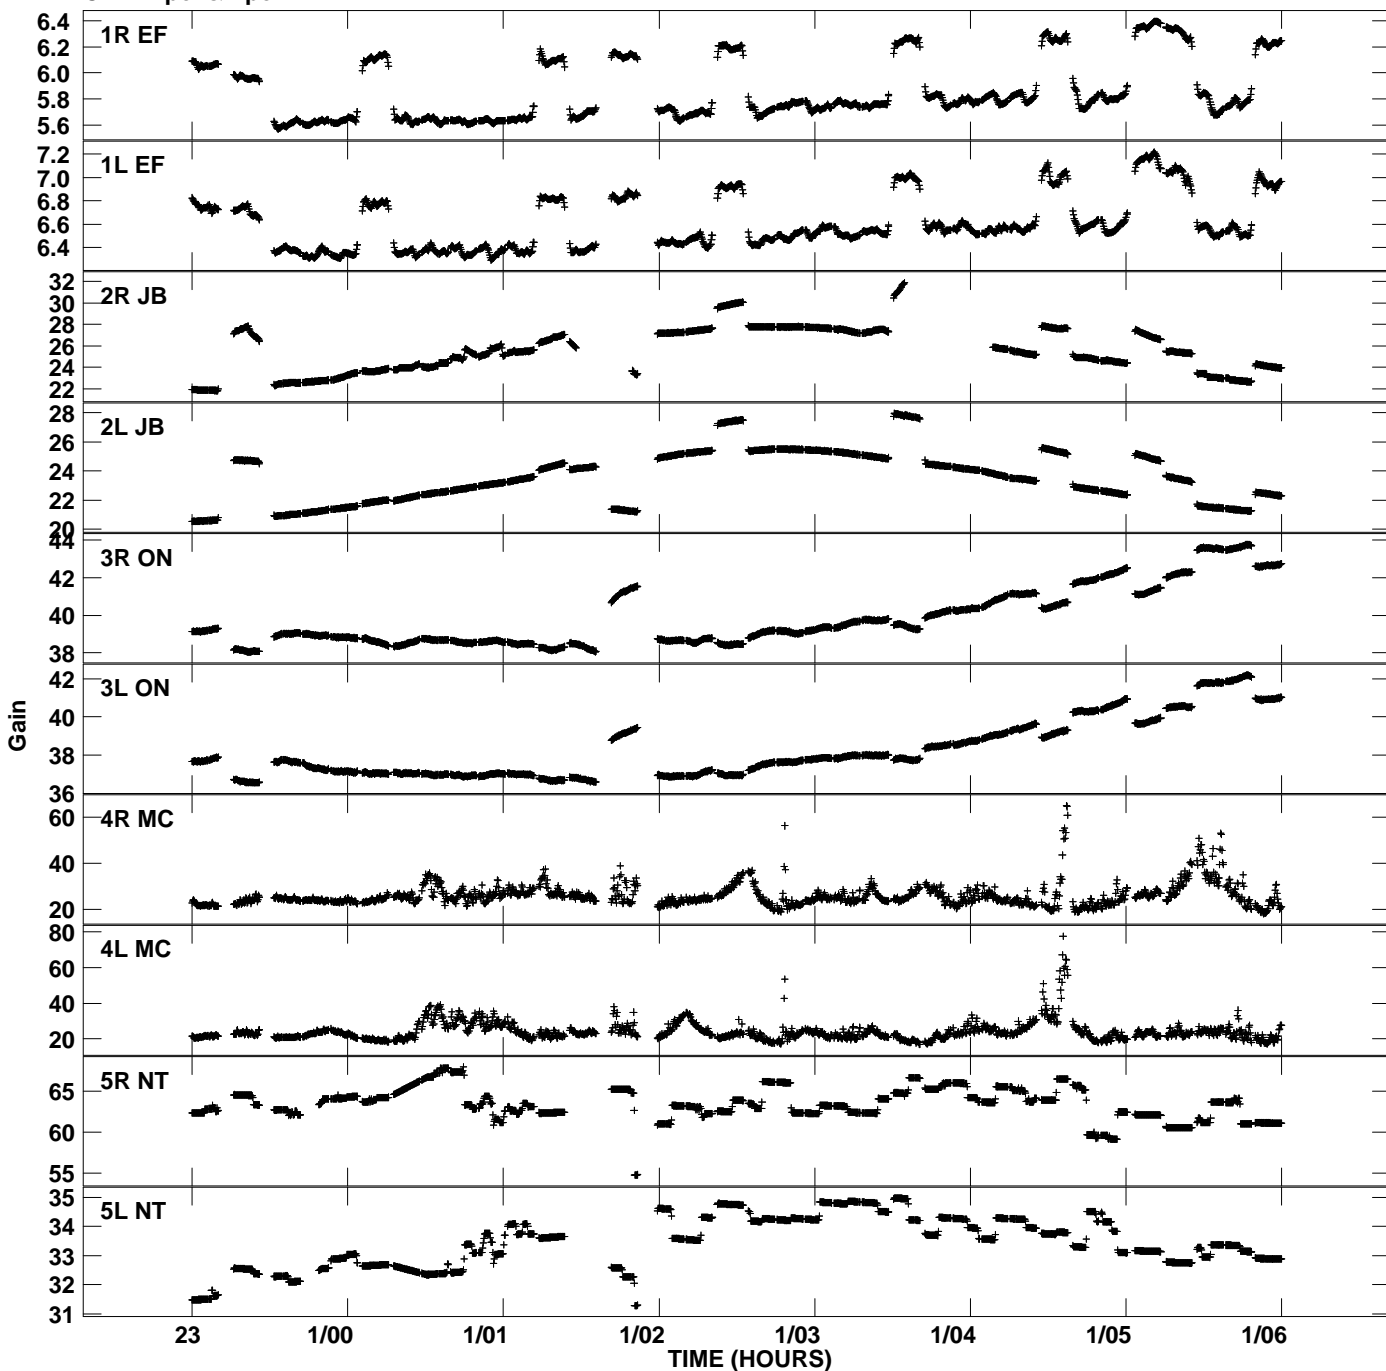

Plot file version 1 created 18-FEB-2013 15:58:54
Gain amp vs UTC time for ES069C.UVDATA.1
CL 2 Rpol & Lpol IF 1

Plot file version 2 created 18-FEB-2013 15:58:54
Gain amp vs UTC time for ES069C.UVDATA.1
CL 2 Rpol & Lpol IF 1