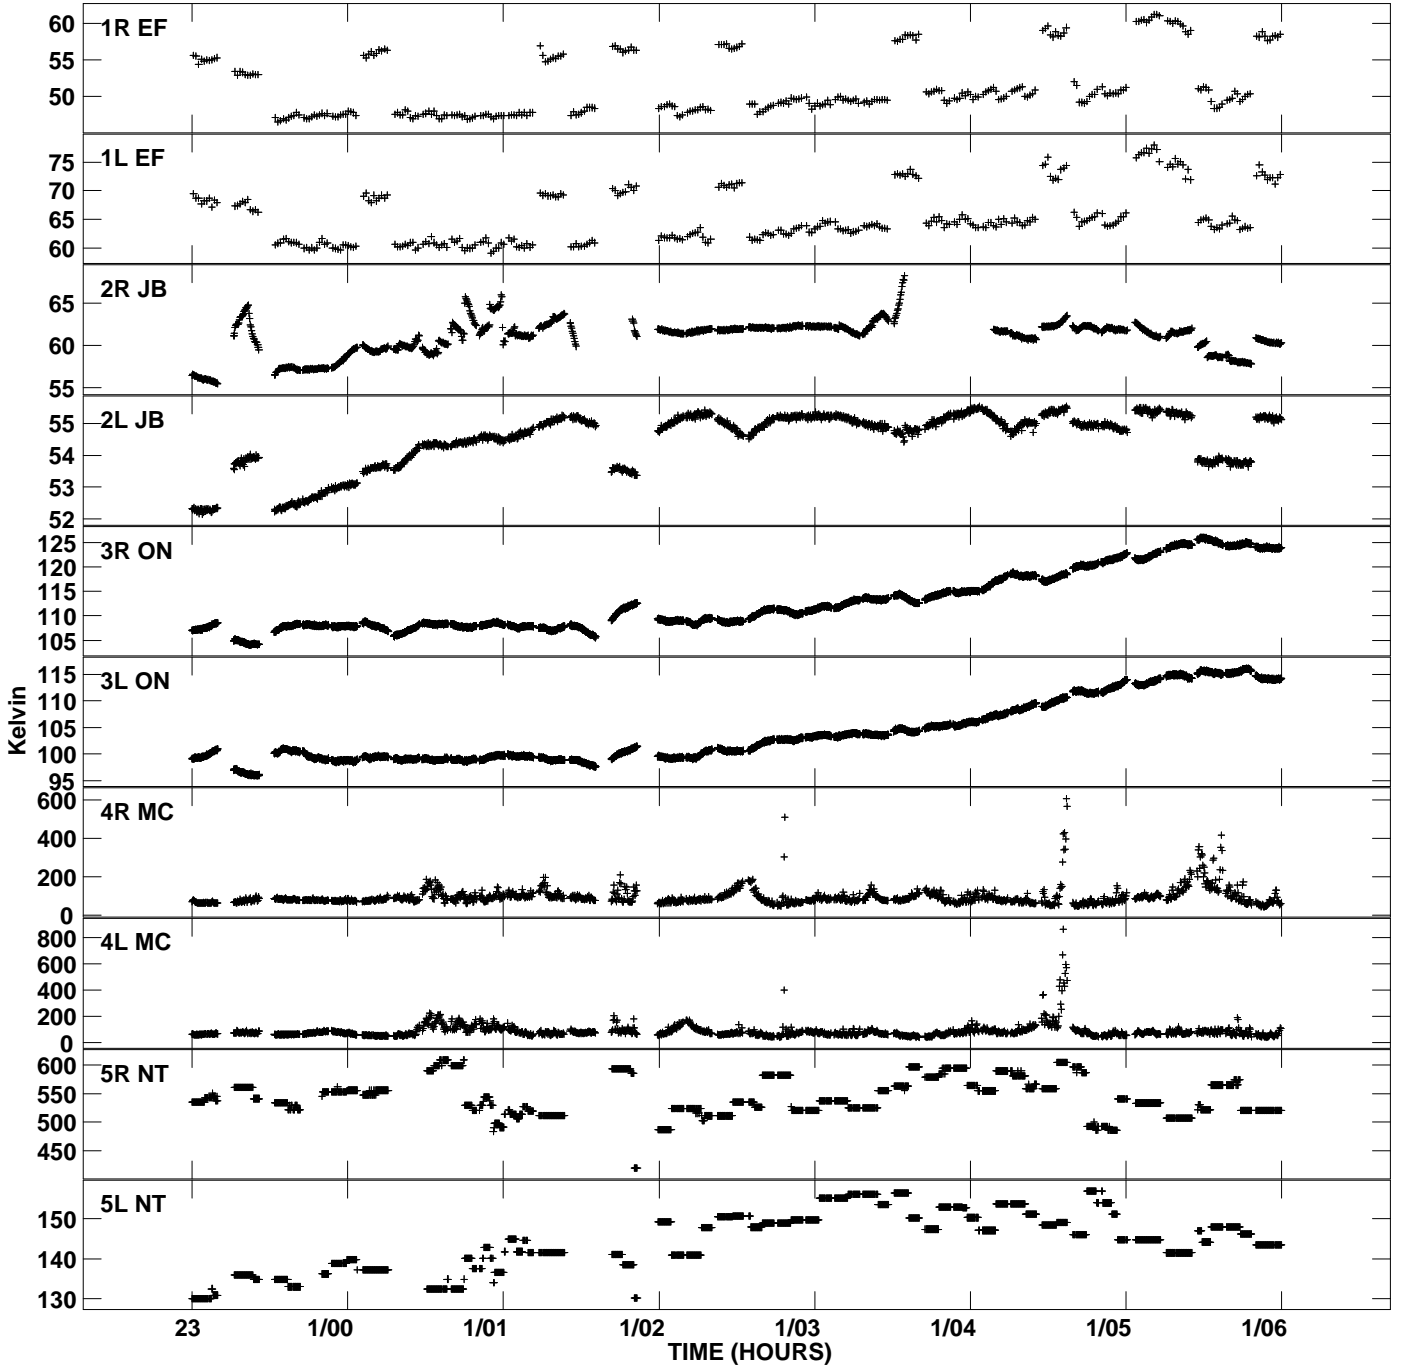

Plot file version 1 created 18-FEB-2013 15:58:53
Tsys vs UTC time for ES069C.UVDATA.1
TY 1 Rpol & Lpol IF 1

Plot file version 2 created 18-FEB-2013 15:58:53
Tsys vs UTC time for ES069C.UVDATA.1
TY 1 Rpol & Lpol IF 1