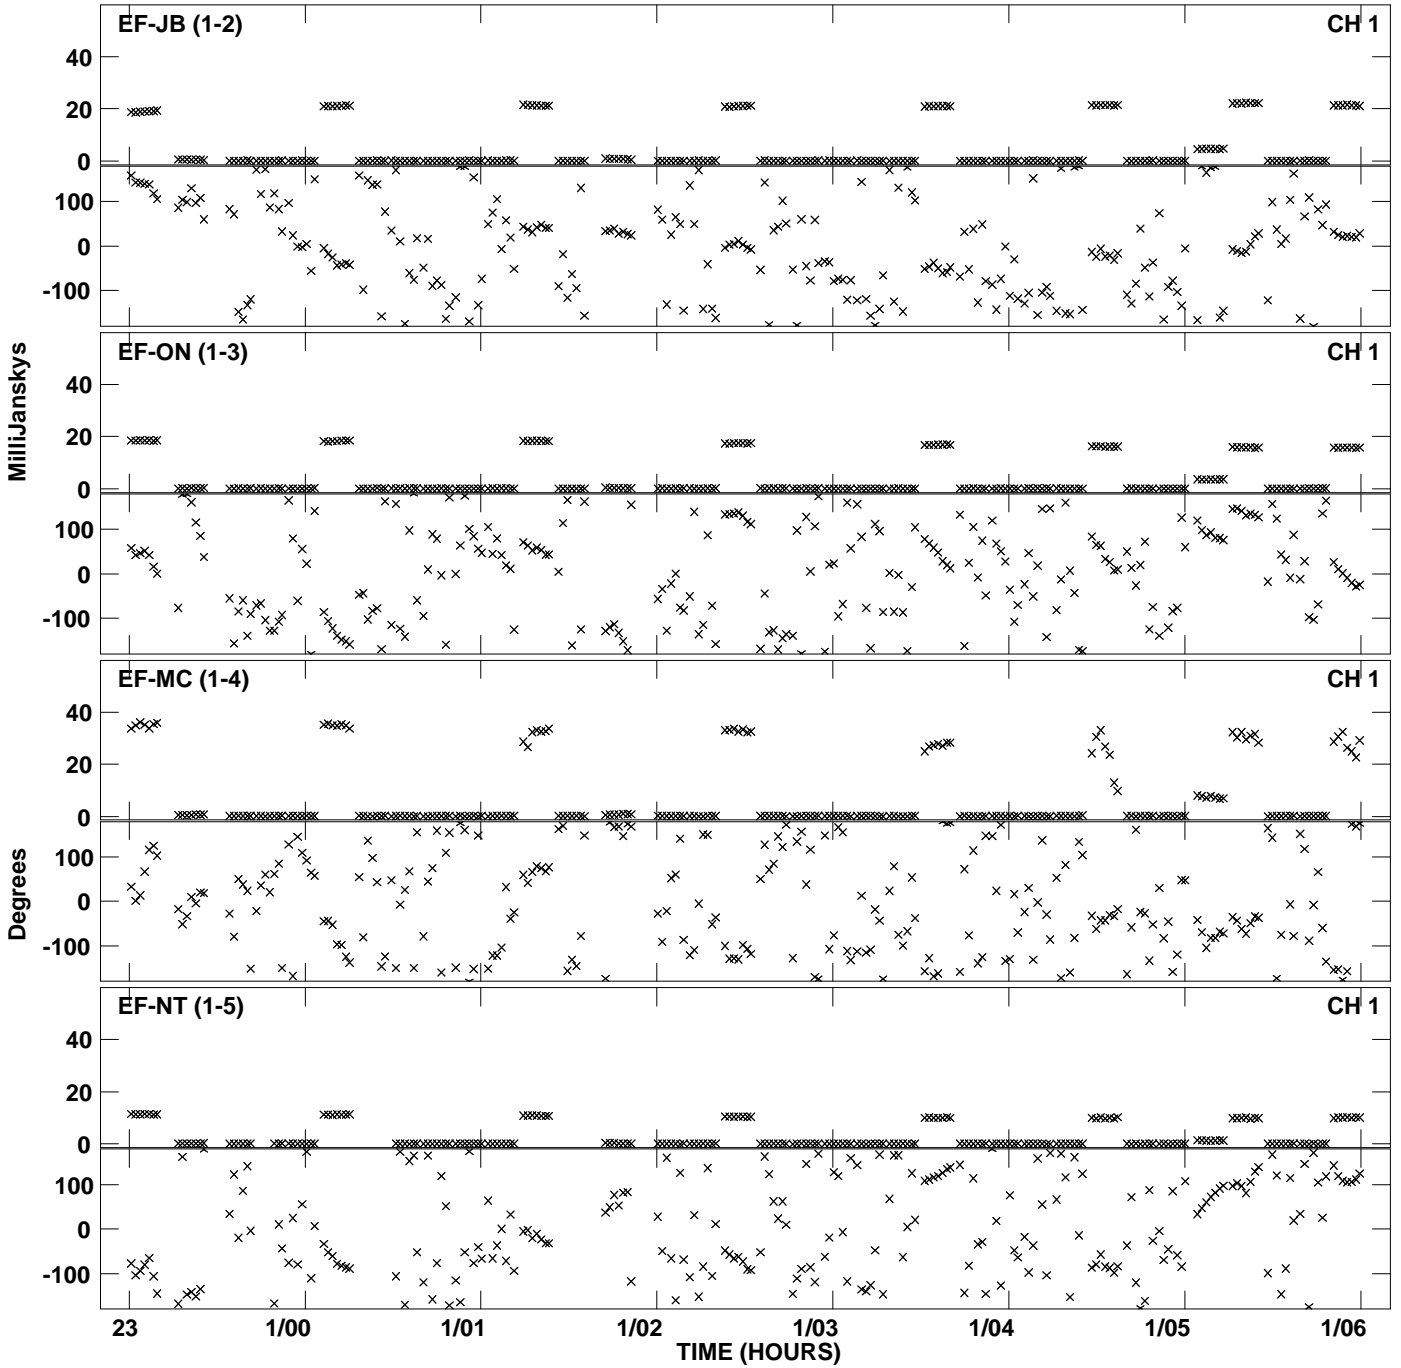

Plot file version 1 created 18-FEB-2013 15:10:35
Amplitude andPhase vs Time for ES069C.UVDATA.1 Vect aver.
IF 1 CHAN 1 - 2048 STK LL

Plot file version 2 created 18-FEB-2013 15:10:35
Amplitude andPhase vs Time for ES069C.UVDATA.1 Vect aver.
IF 1 CHAN 1 - 2048 STK LL

Plot file version 3 created 18-FEB-2013 15:13:47
Amplitude andPhase vs Time for ES069C.UVDATA.1 Vect aver.
IF 1 CHAN 1 - 2048 STK RR

PLot file version 4 created 18-FEB-2013 15:13:47
Amplitude andPhase vs Time for ES069C.UVDATA.1 Vect aver.
IF 1 CHAN 1 - 2048 STK RR