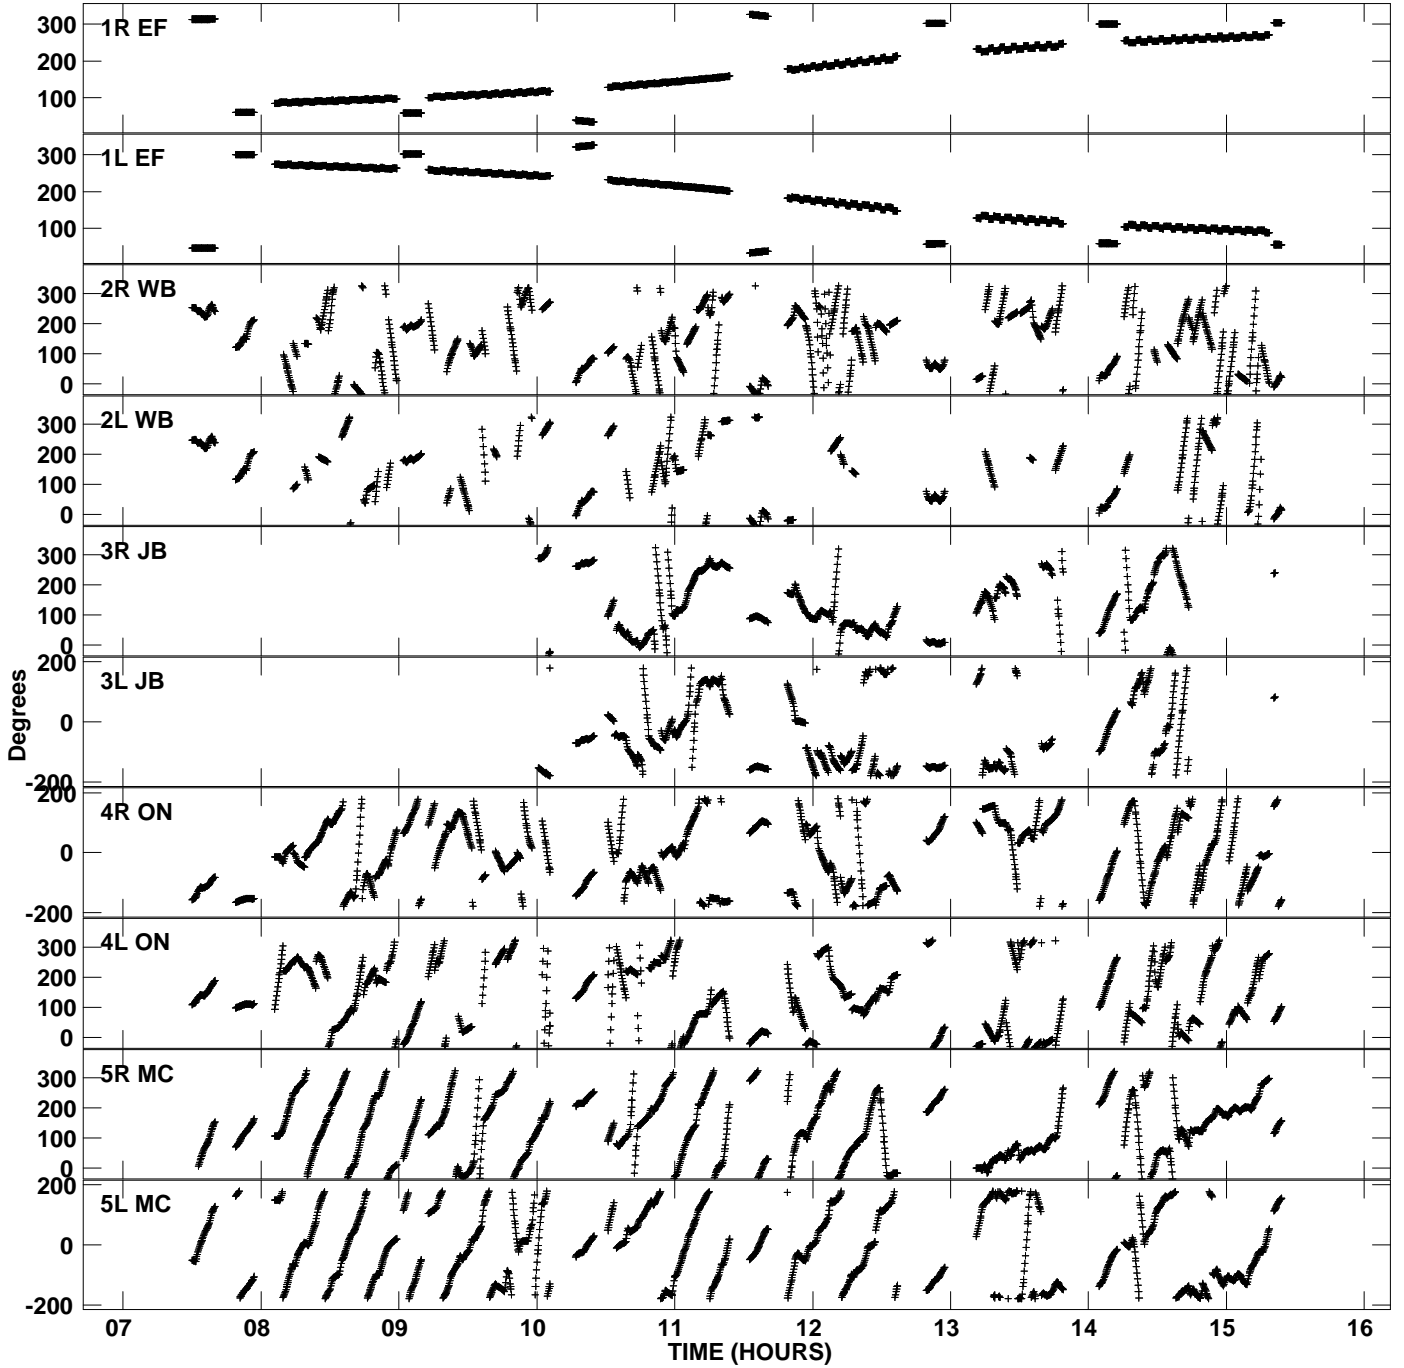

Plot file version 1 created 05-JUL-2013 21:03:30  
Gain phs vs UTC time for ES071A\_2.UVDATA.1  
CL 3 Rpol & Lpol IF 1

Plot file version 2 created 05-JUL-2013 21:03:30  
Gain phs vs UTC time for ES071A\_2.UVDATA.1  
CL 3 Rpol & Lpol IF 1