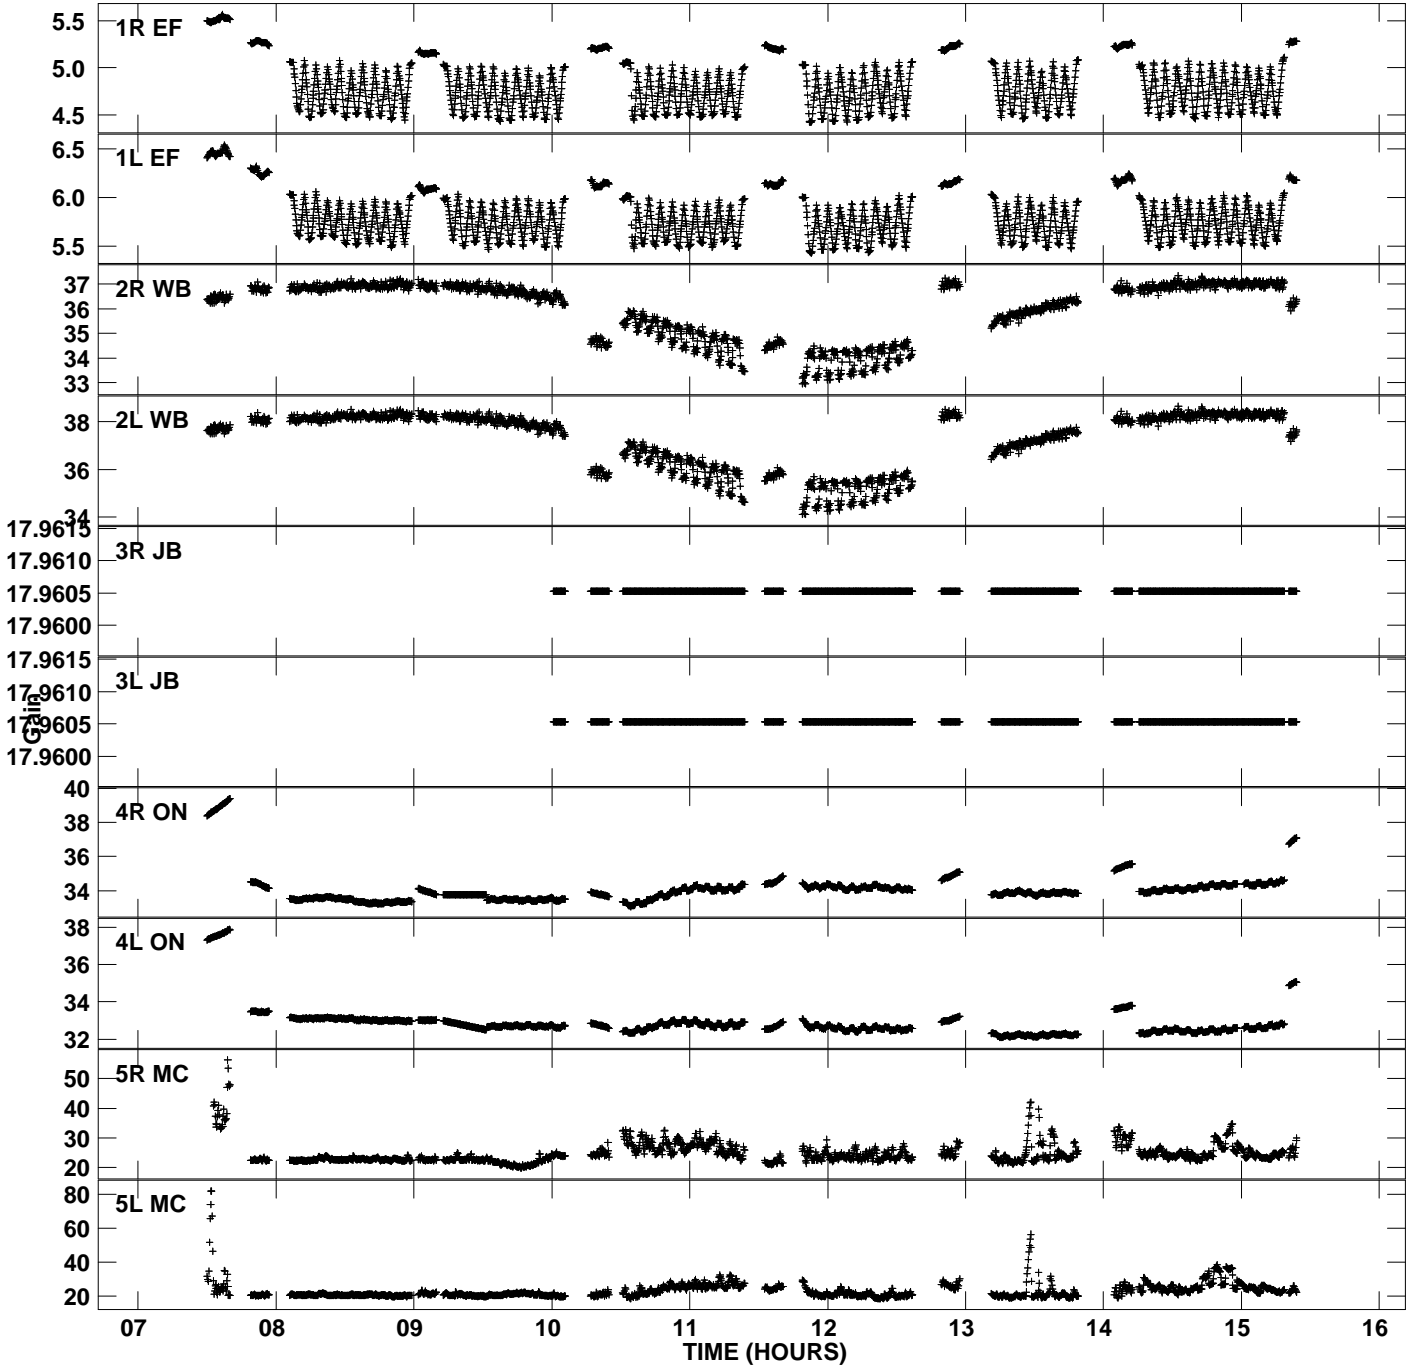

Plot file version 1 created 05-JUL-2013 17:36:39  
 Gain amp vs UTC time for ES071A\_2.UVDATA.1  
 CL 2 Rpol & Lpol IF 1

Plot file version 2 created 05-JUL-2013 17:36:39  
Gain amp vs UTC time for ES071A\_2.UVDATA.1  
CL 2 Rpol & Lpol IF 1