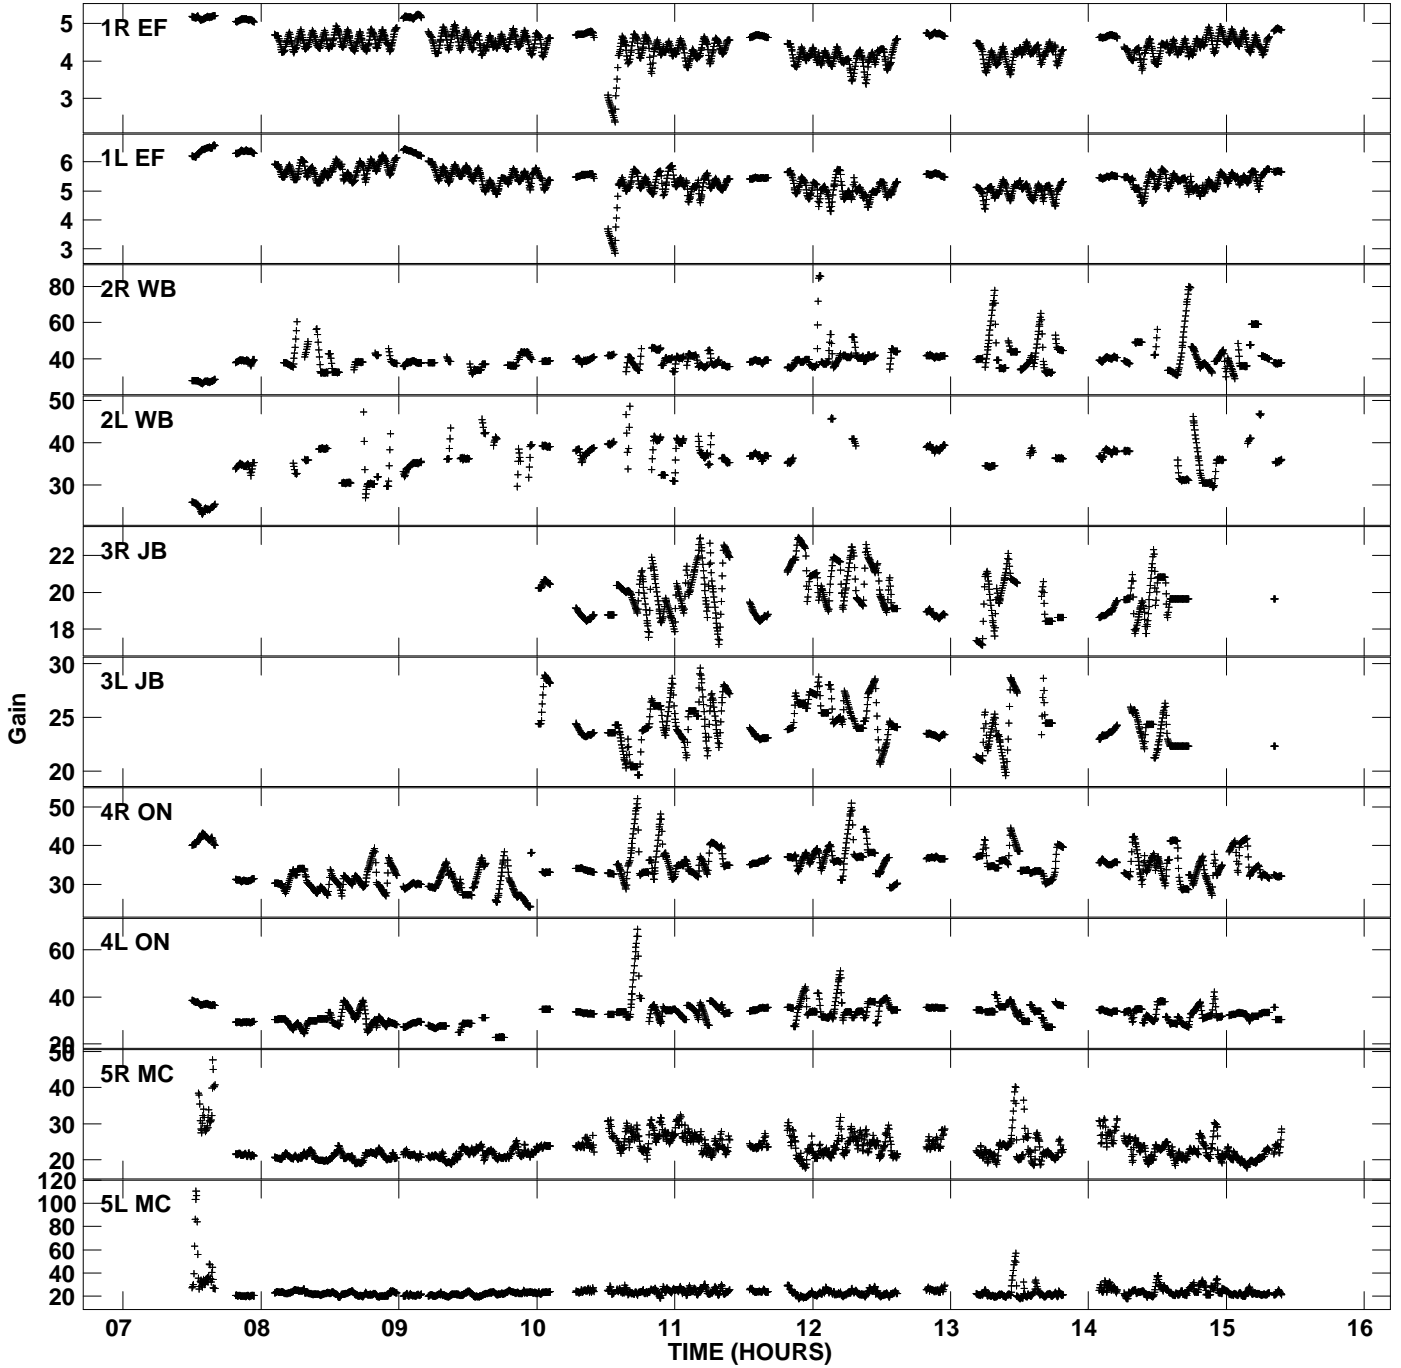

Plot file version 1 created 05-JUL-2013 21:37:38  
Gain amp vs UTC time for ES071A\_2.TMP.1  
CL 4 Rpol & Lpol IF 1

Plot file version 2 created 05-JUL-2013 21:37:38  
Gain amp vs UTC time for ES071A\_2.TMP.1  
CL 4 Rpol & Lpol IF 1