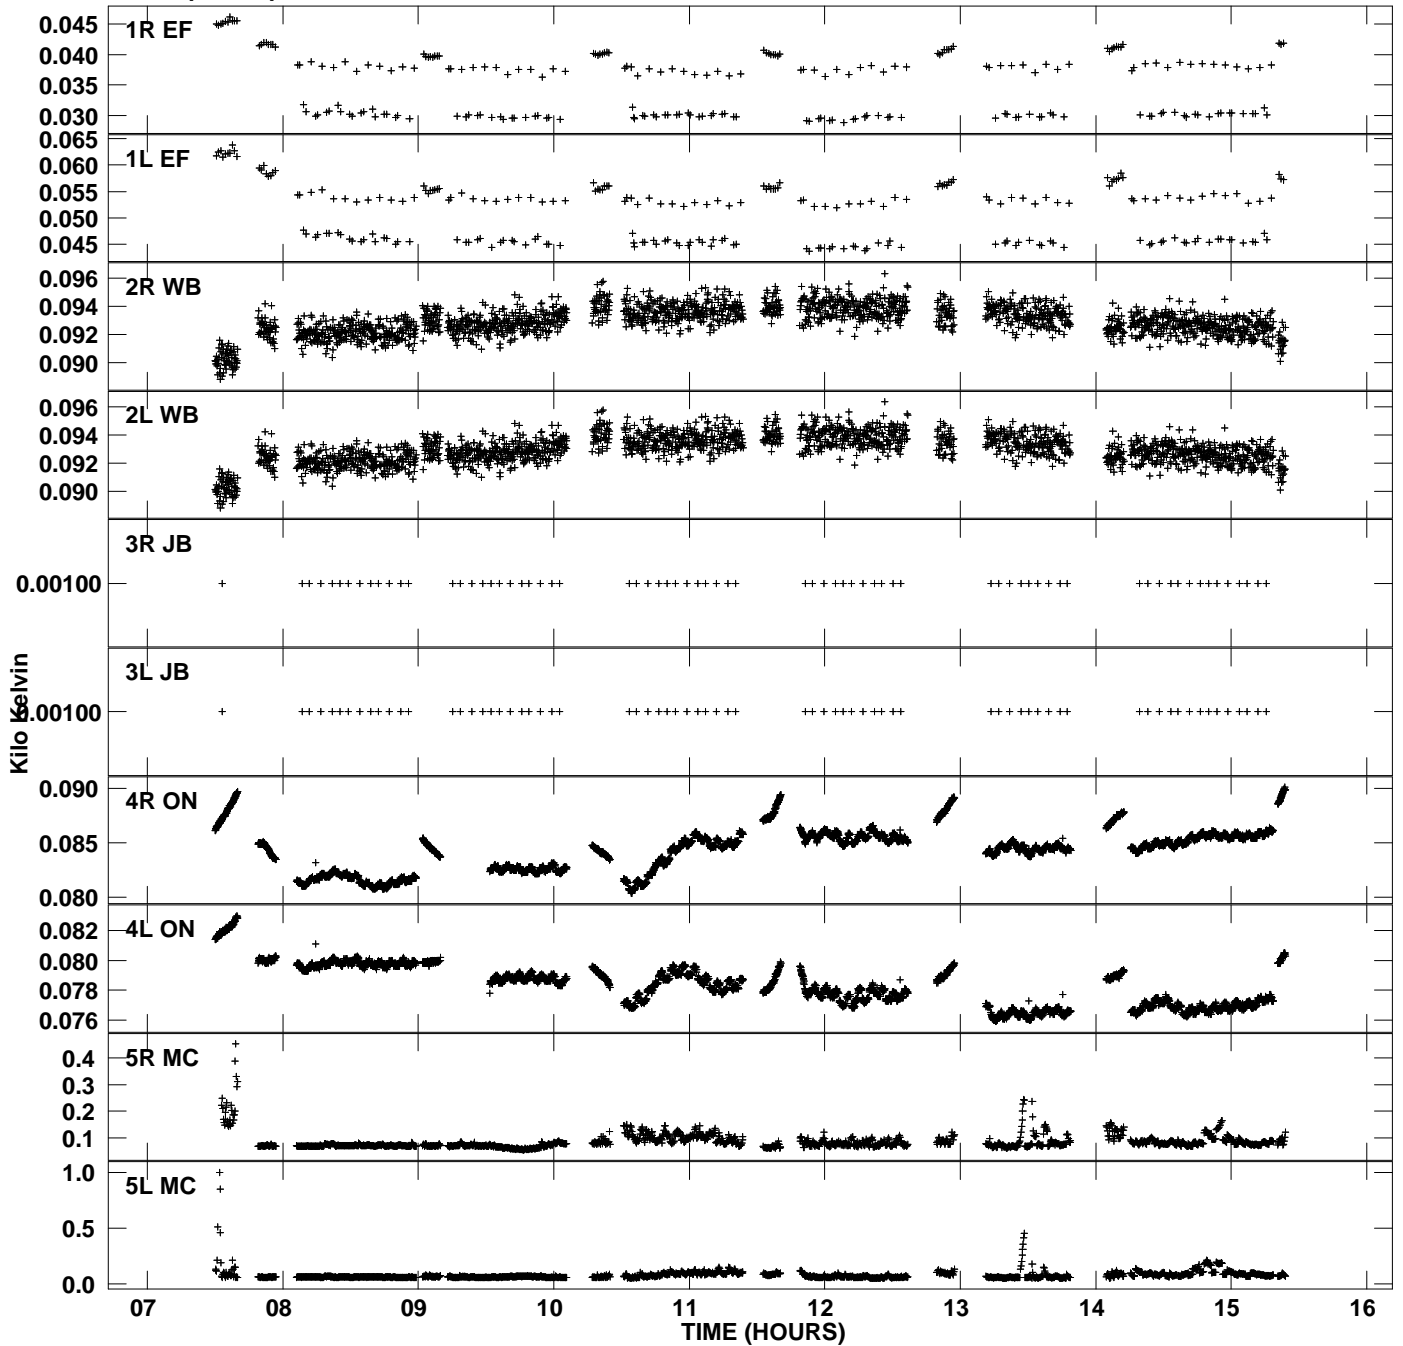

Plot file version 1 created 05-JUL-2013 17:36:38
Tsys vs UTC time for ES071A_2.UVDATA.1
TY 1 Rpol & Lpol IF 1

Plot file version 2 created 05-JUL-2013 17:36:38
Tsys vs UTC time for ES071A_2.UVDATA.1
TY 1 Rpol & Lpol IF 1