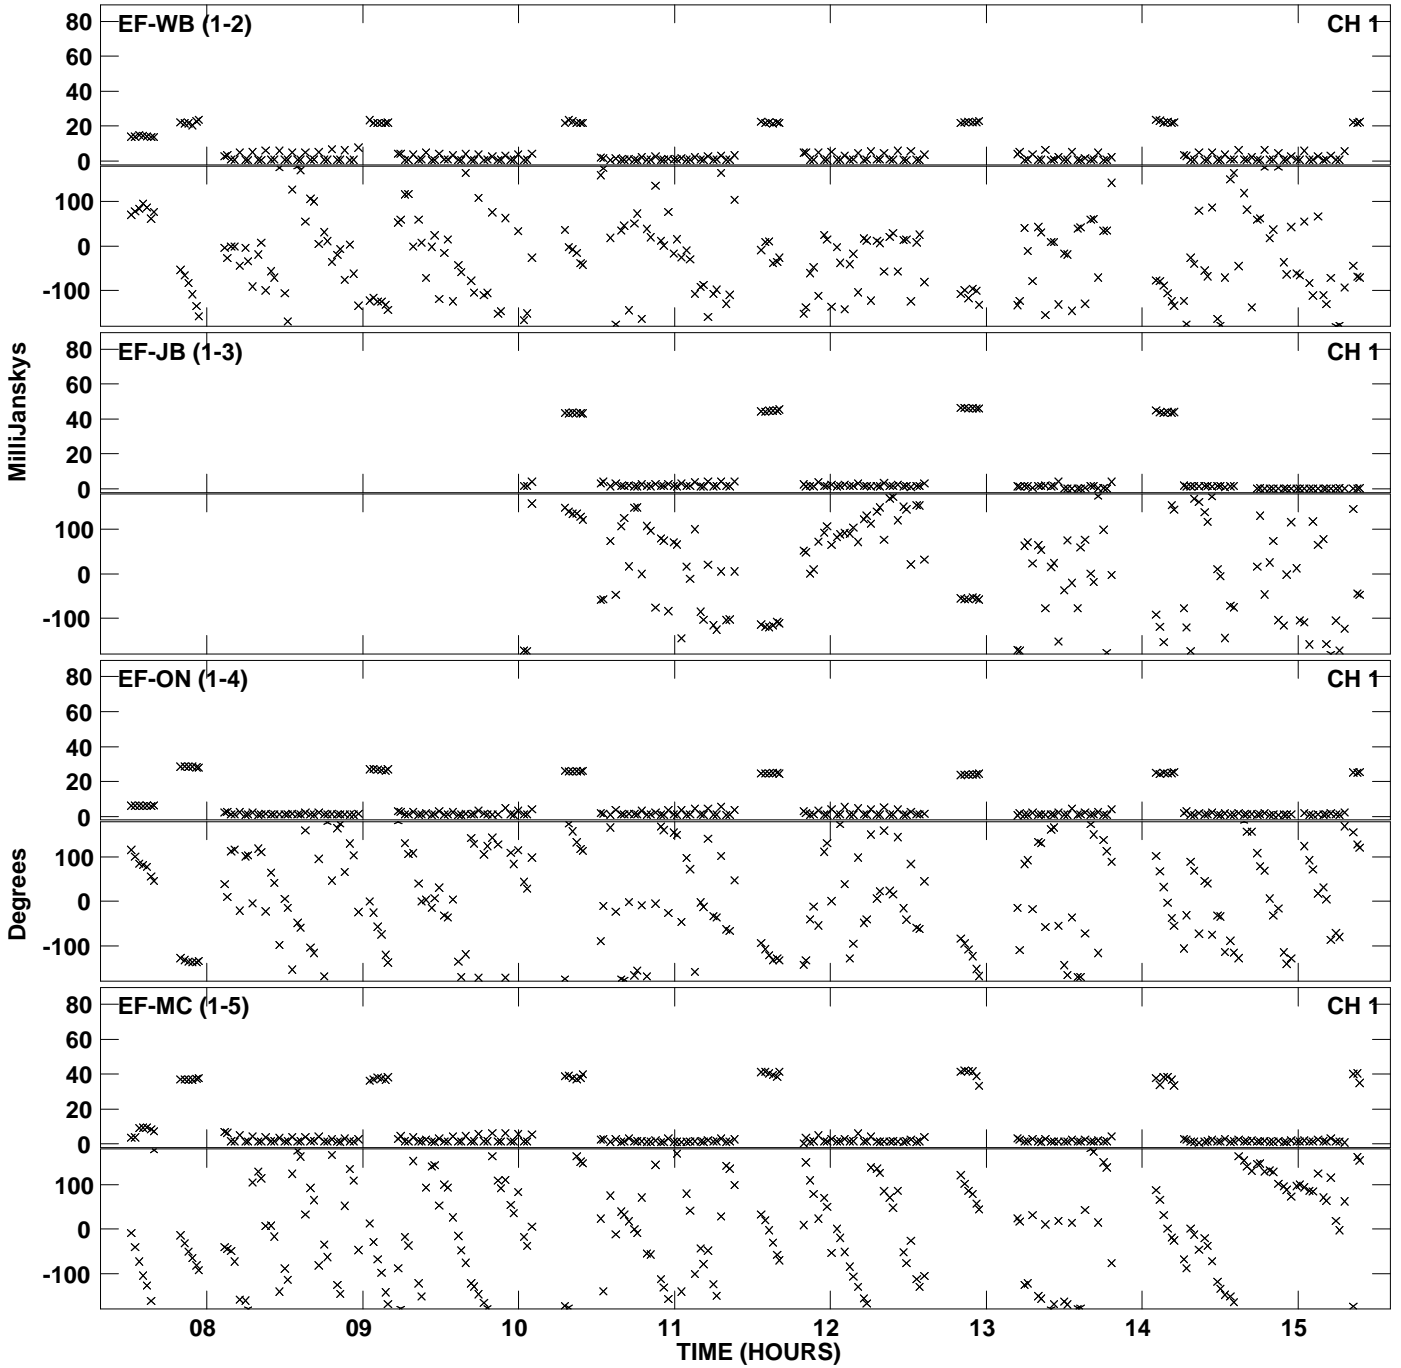

Plot file version 1 created 05-JUL-2013 15:45:12
Amplitude andPhase vs Time for ES071A 2.UVDATA.1 Vect aver.
IF 1 CHAN 1 - 2048 STK LL

Plot file version 2 created 05-JUL-2013 15:45:12
Amplitude andPhase vs Time for ES071A 2.UVDATA.1 Vect aver.
IF 1 CHAN 1 - 2048 STK LL

Plot file version 3 created 05-JUL-2013 15:47:36
Amplitude andPhase vs Time for ES071A 2.UVDATA.1 Vect aver.
IF 1 CHAN 1 - 2048 STK RR

PLot file version 4 created 05-JUL-2013 15:47:36
Amplitude andPhase vs Time for ES071A 2.UVDATA.1 Vect aver.
IF 1 CHAN 1 - 2048 STK RR