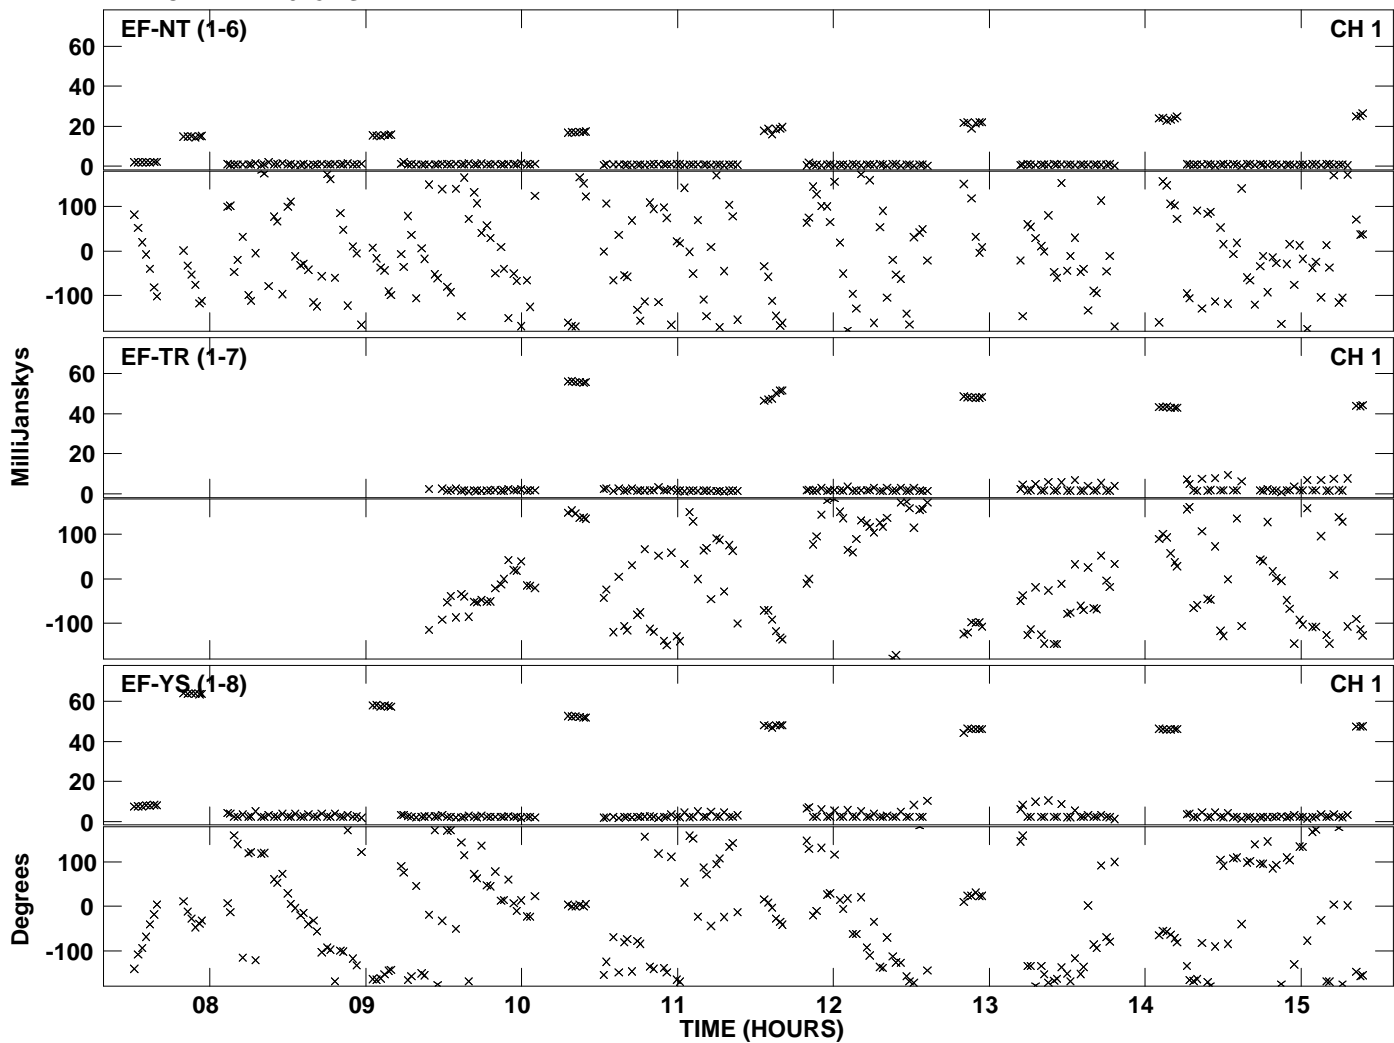

Plot file version 1 created 05-JUL-2013 15:45:12
Amplitude andPhase vs Time for ES071A 2.UVDATA.1 Vect aver.
IF 1 CHAN 1 - 2048 STK LL

Plot file version 2 created 05-JUL-2013 15:45:12
Amplitude andPhase vs Time for ES071A 2.UVDATA.1 Vect aver.
IF 1 CHAN 1 - 2048 STK LL

Plot file version 3 created 05-JUL-2013 15:47:36
Amplitude andPhase vs Time for ES071A 2.UVDATA.1 Vect aver.
IF 1 CHAN 1 - 2048 STK RR

PLot file version 4 created 05-JUL-2013 15:47:36
Amplitude andPhase vs Time for ES071A 2.UVDATA.1 Vect aver.
IF 1 CHAN 1 - 2048 STK RR