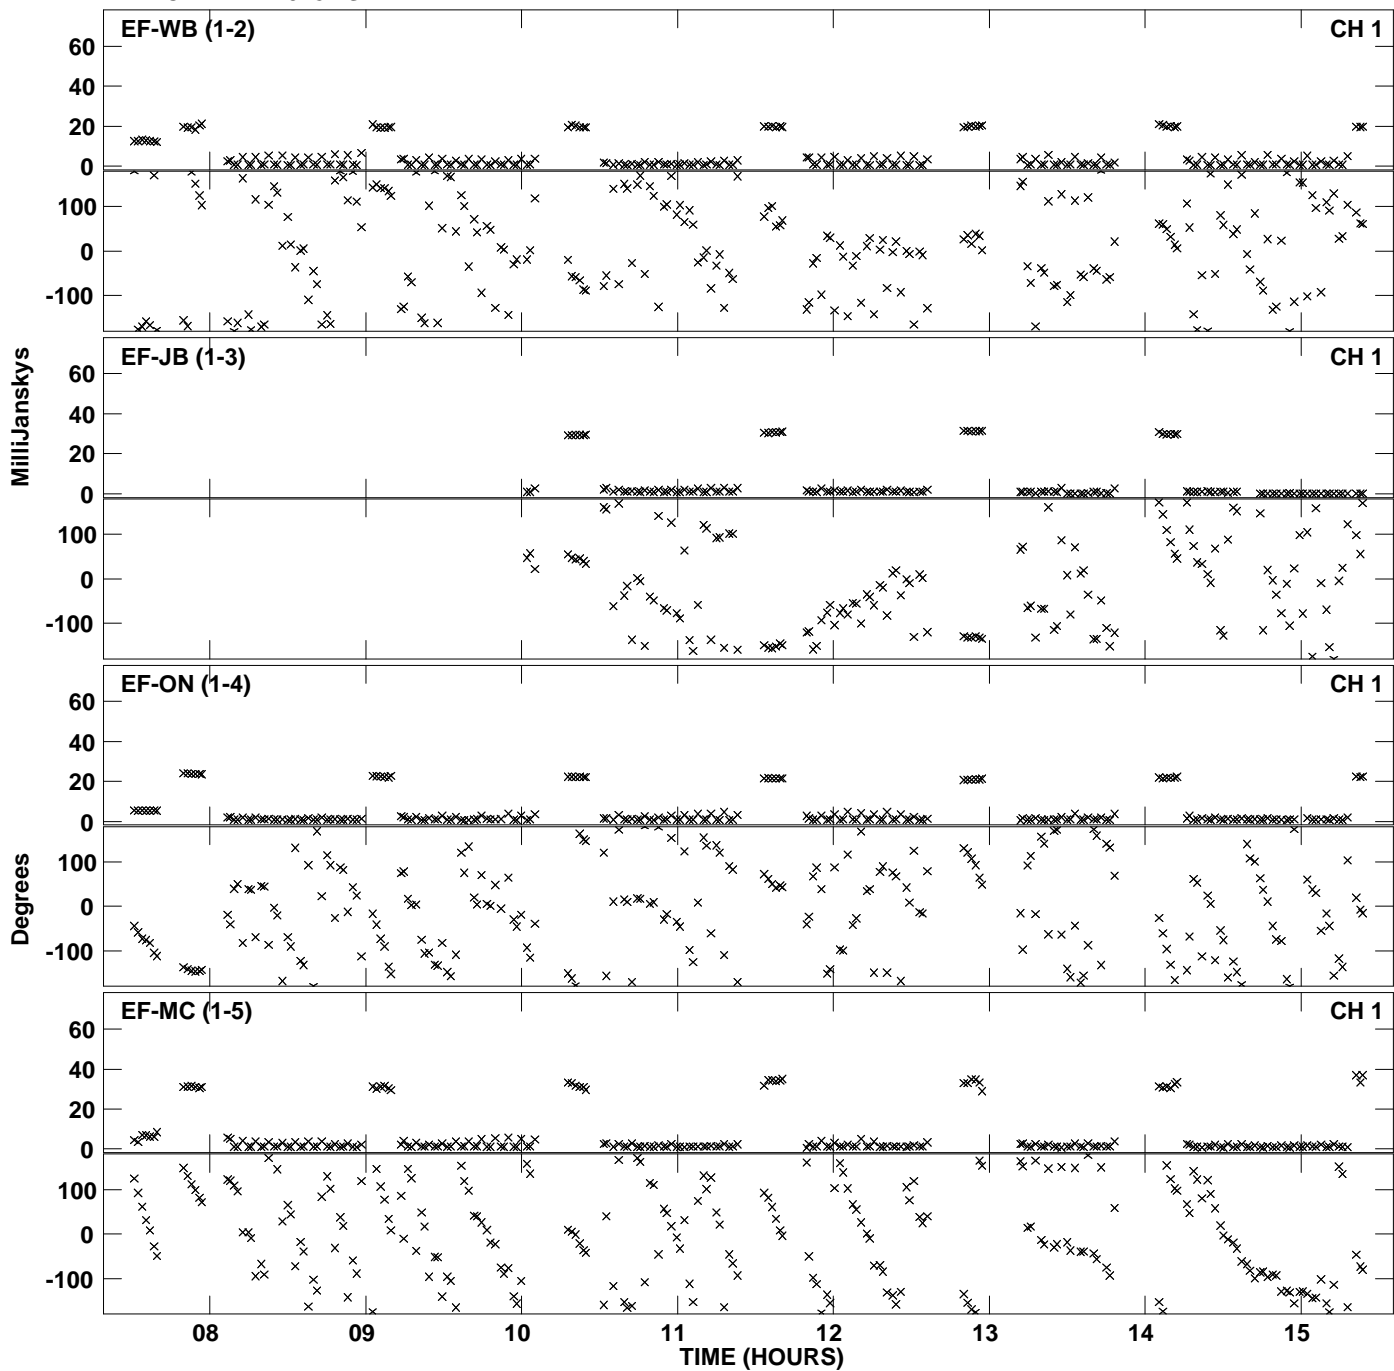

Plot file version 1 created 05-JUL-2013 15:45:12
Amplitude andPhase vs Time for ES071A 2.UVDATA.1 Vect aver.
IF 1 CHAN 1 - 2048 STK LL

Plot file version 2 created 05-JUL-2013 15:45:12
Amplitude andPhase vs Time for ES071A 2.UVDATA.1 Vect aver.
IF 1 CHAN 1 - 2048 STK LL

Plot file version 3 created 05-JUL-2013 15:47:36
Amplitude andPhase vs Time for ES071A 2.UVDATA.1 Vect aver.
IF 1 CHAN 1 - 2048 STK RR

PLot file version 4 created 05-JUL-2013 15:47:36
Amplitude andPhase vs Time for ES071A 2.UVDATA.1 Vect aver.
IF 1 CHAN 1 - 2048 STK RR