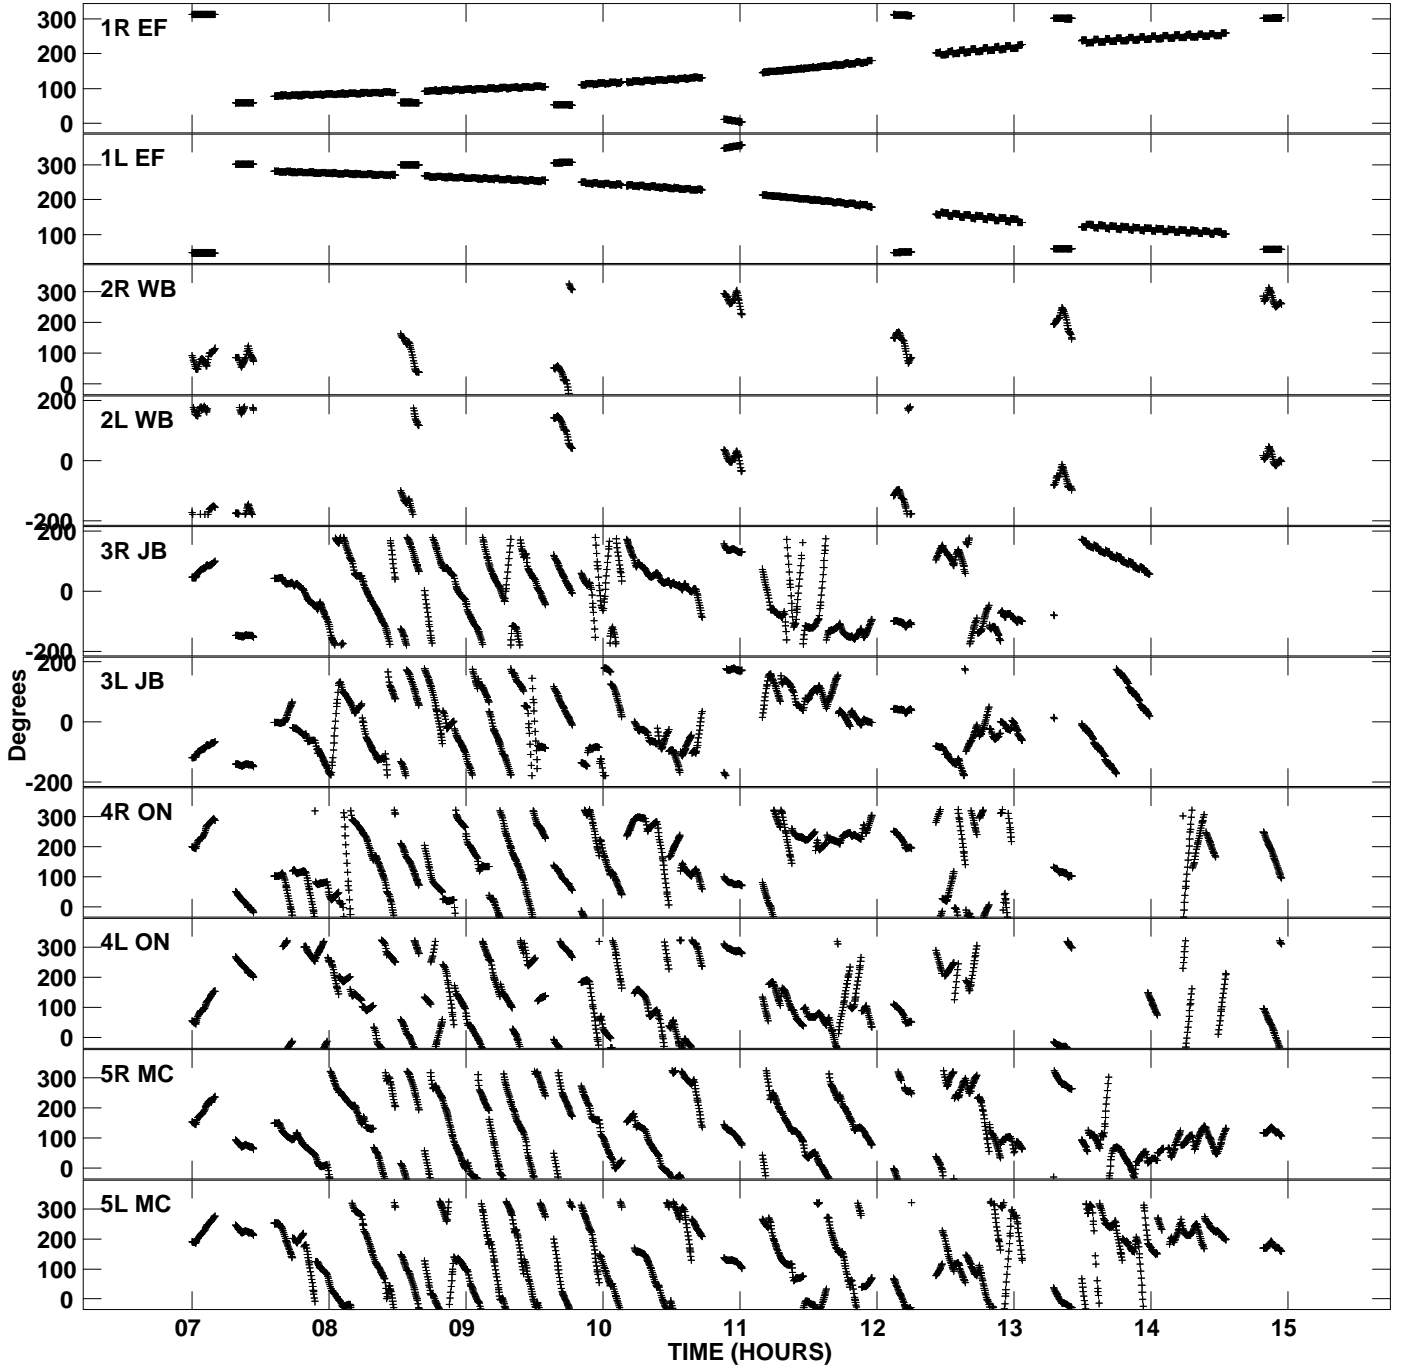

Plot file version 1 created 09-JUL-2014 23:40:55  
Gain phs vs UTC time for ES071B\_2.UVDATA.1  
CL 3 Rpol & Lpol IF 1

Plot file version 2 created 09-JUL-2014 23:40:55  
Gain phs vs UTC time for ES071B\_2.UVDATA.1  
CL 3 Rpol & Lpol IF 1