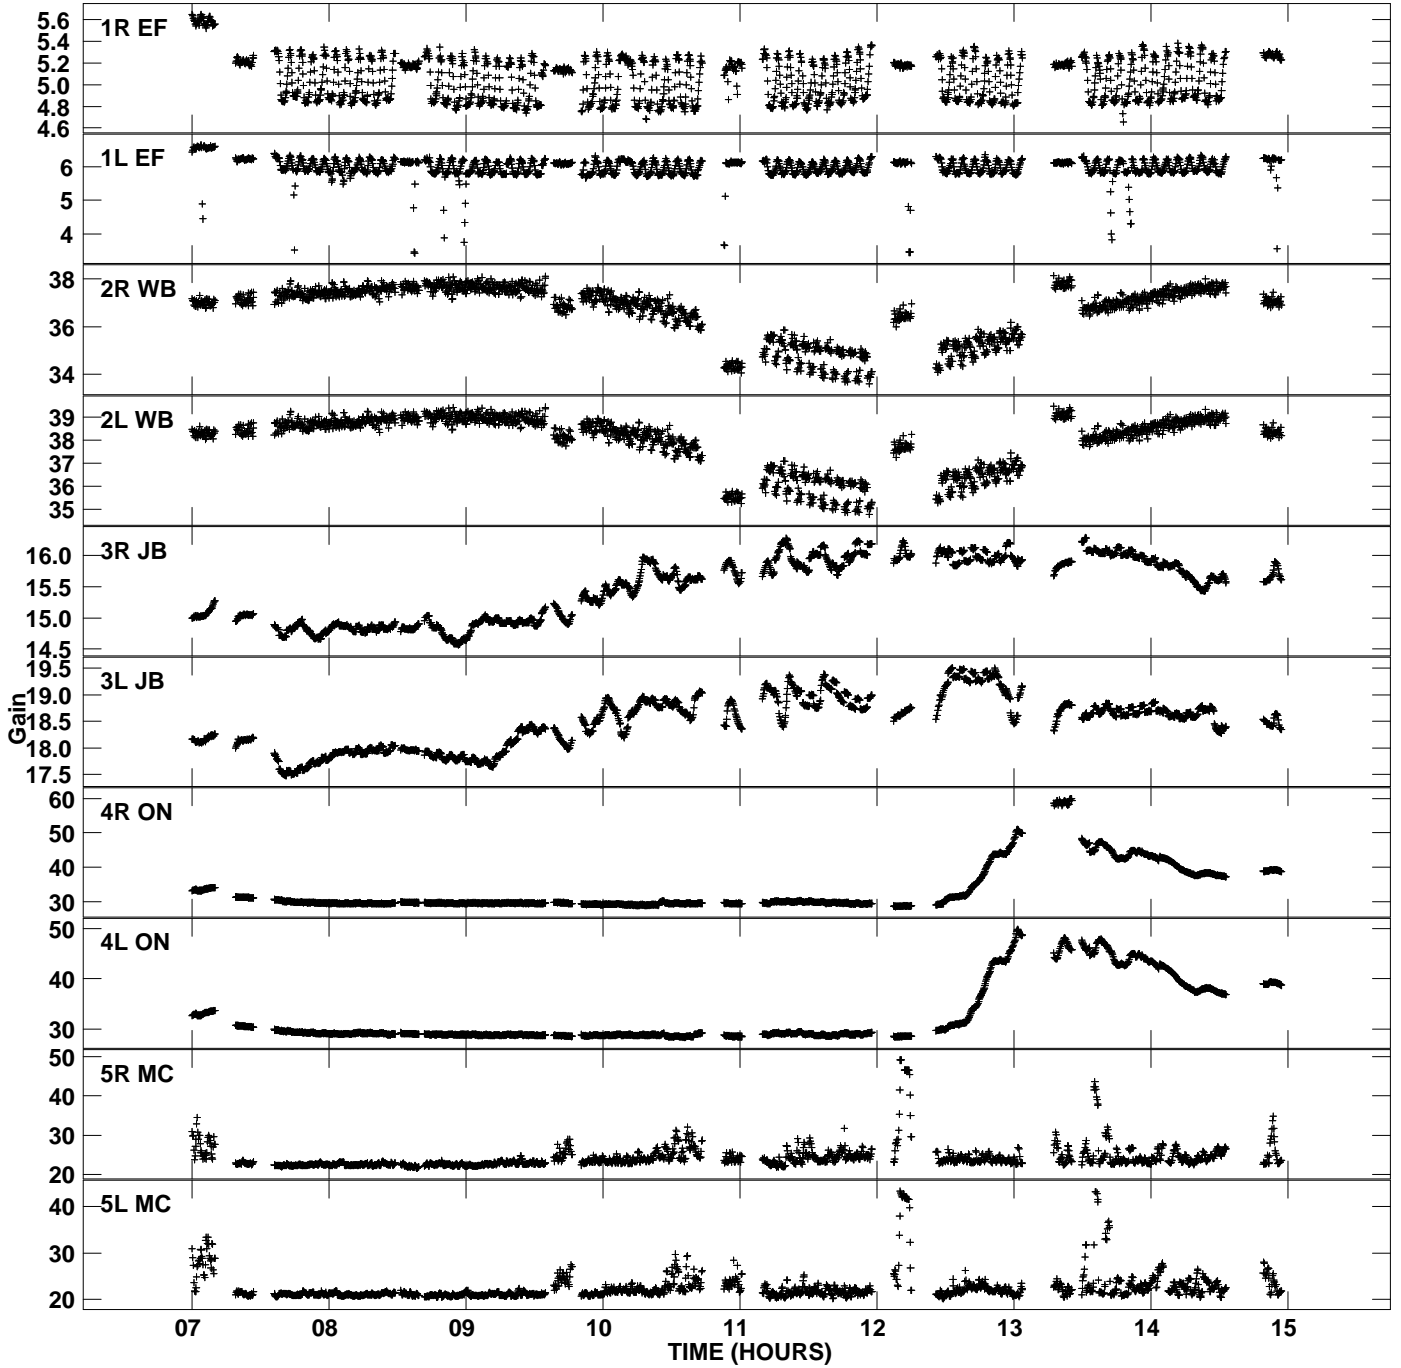

Plot file version 1 created 09-JUL-2014 18:15:30
Gain amp vs UTC time for ES071B_2.UVDATA.1
CL 2 Rpol & Lpol IF 1

Plot file version 2 created 09-JUL-2014 18:15:30
Gain amp vs UTC time for ES071B_2.UVDATA.1
CL 2 Rpol & Lpol IF 1