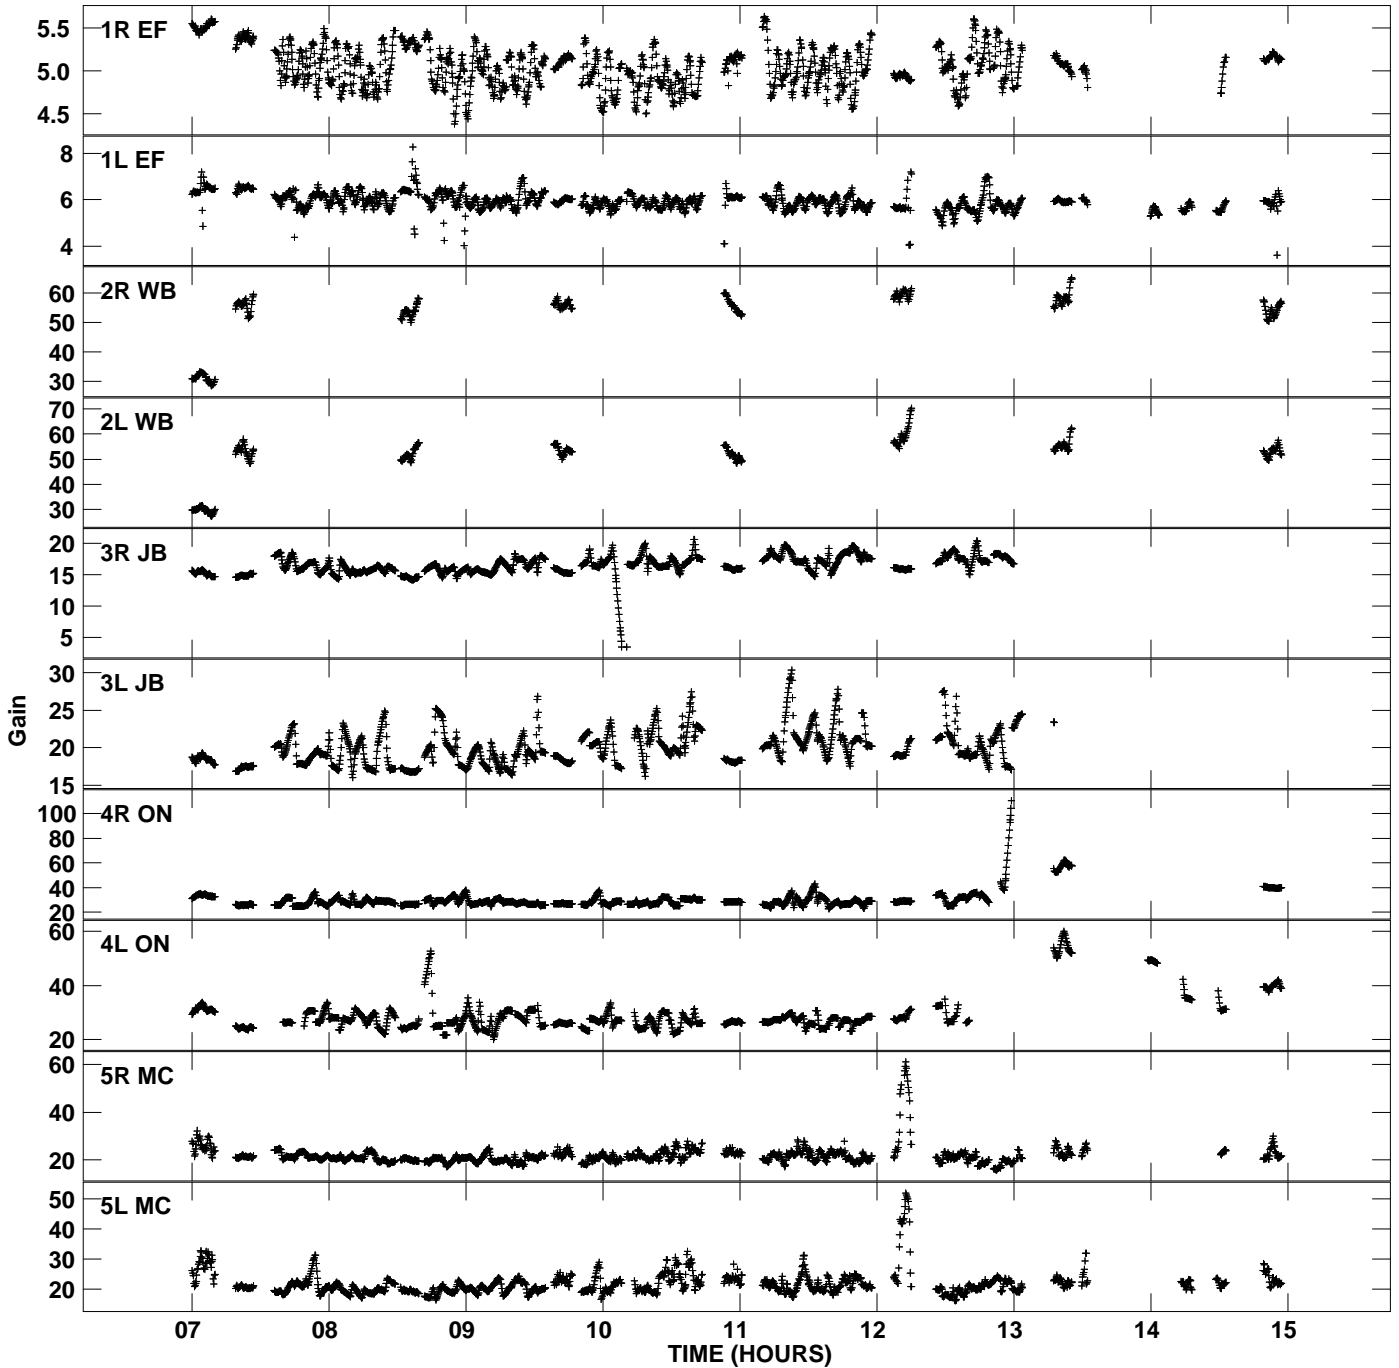

Plot file version 1 created 10-JUL-2014 00:14:07
Gain amp vs UTC time for ES071B_2.TMP.1
CL 4 Rpol & Lpol IF 1

Plot file version 2 created 10-JUL-2014 00:14:07
Gain amp vs UTC time for ES071B_2.TMP.1
CL 4 Rpol & Lpol IF 1