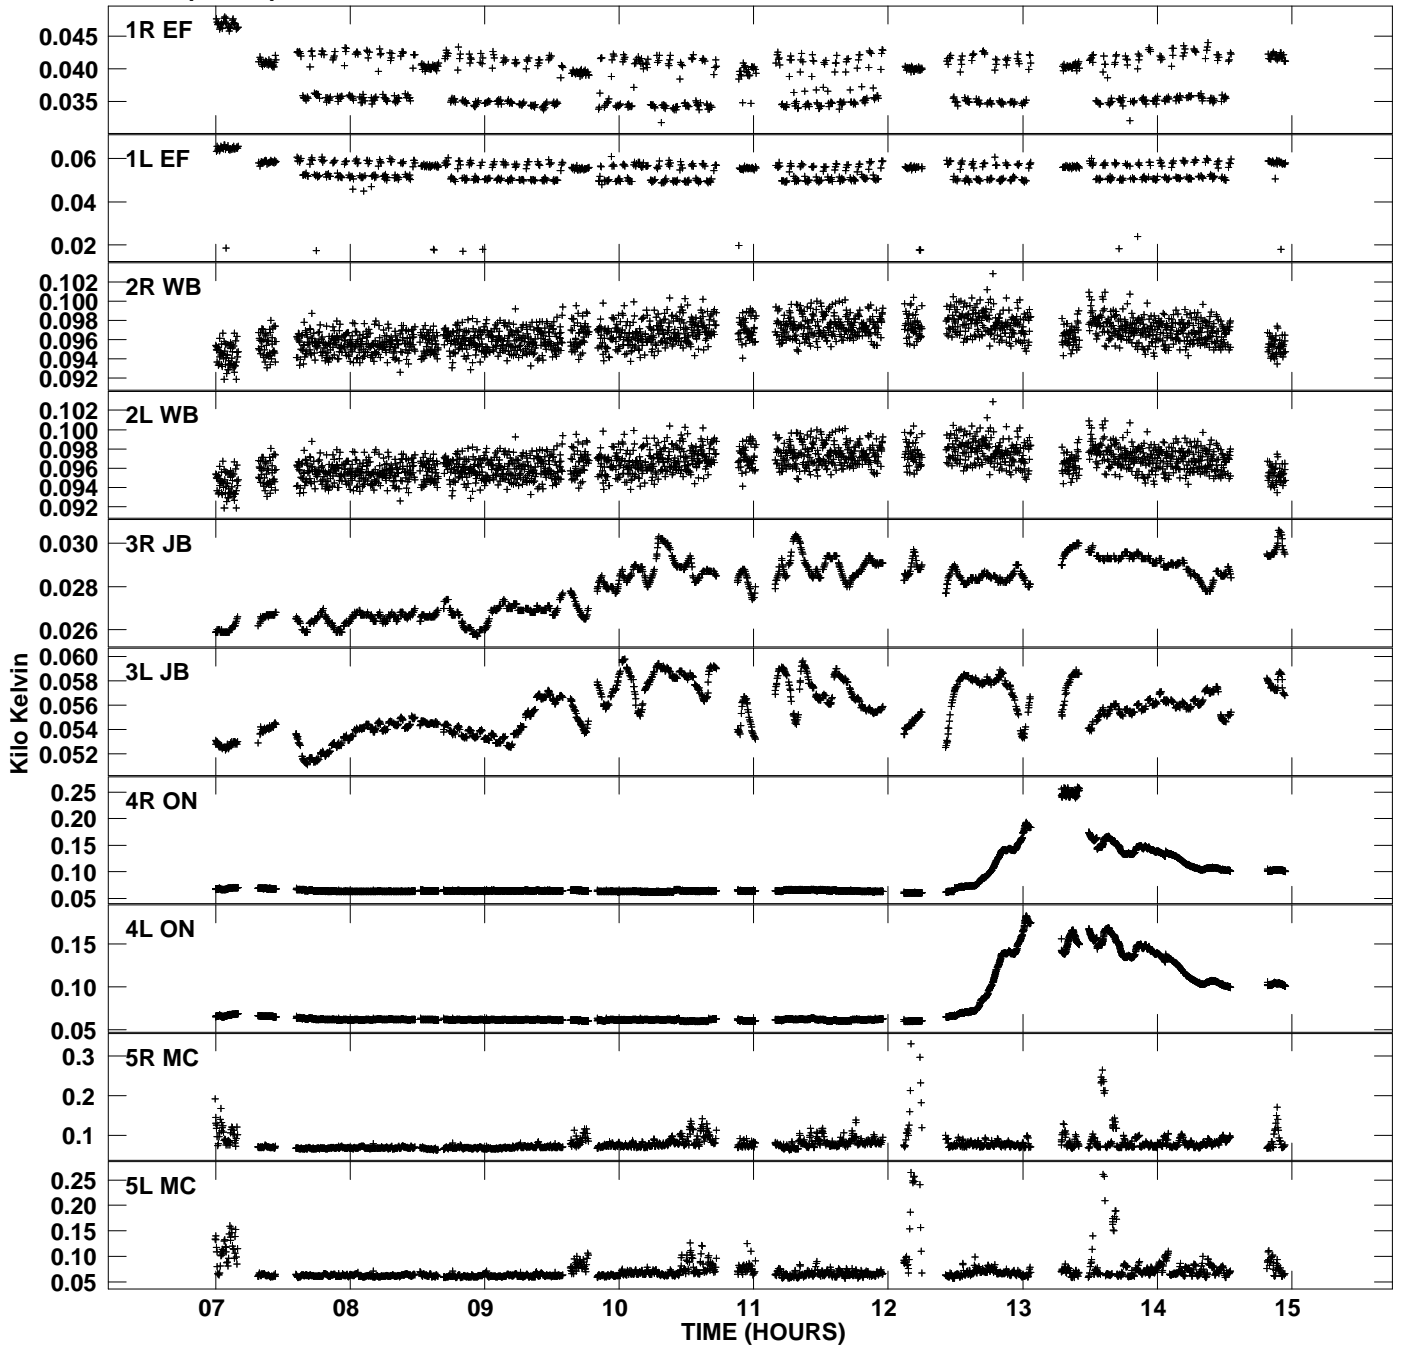

Plot file version 1 created 09-JUL-2014 18:15:29  
Tsyst vs UTC time for ES071B\_2.UVDATA.1  
TY 1 Rpol & Lpol IF 1

Plot file version 2 created 09-JUL-2014 18:15:29  
Tsyst vs UTC time for ES071B\_2.UVDATA.1  
TY 1 Rpol & Lpol IF 1