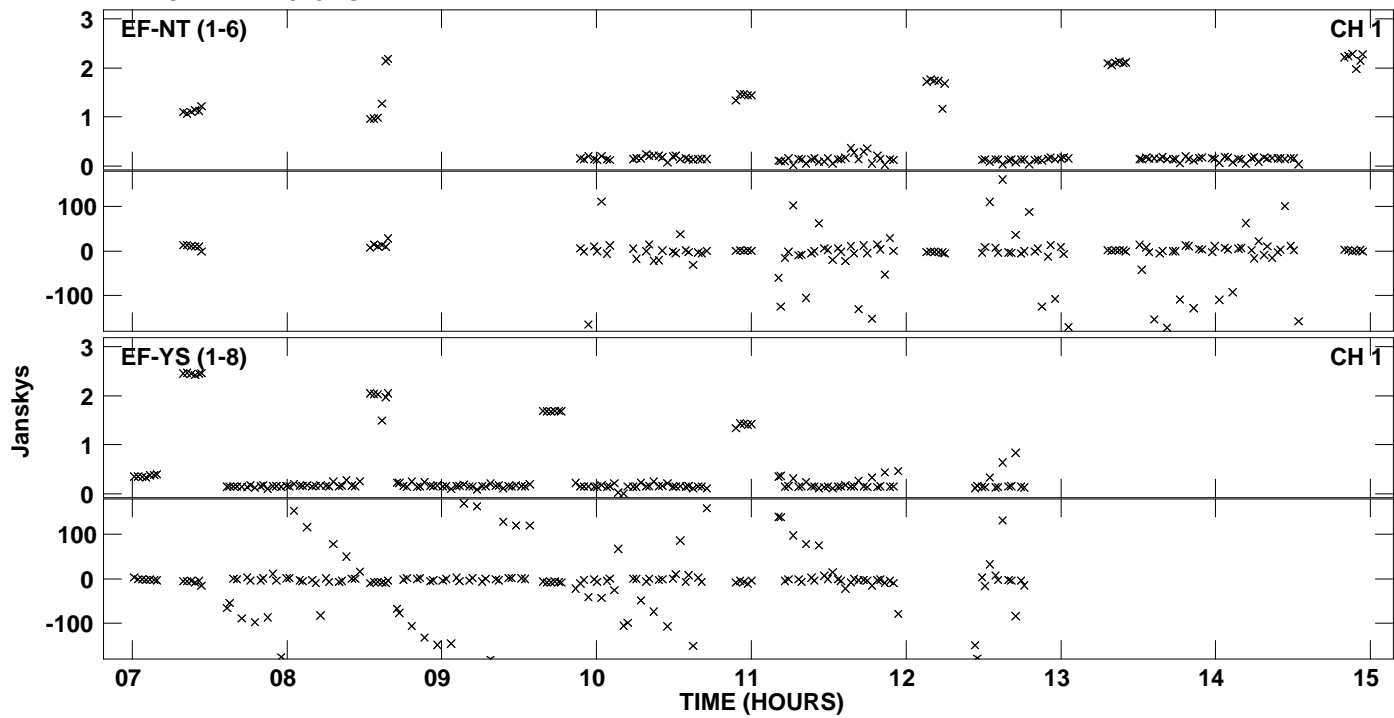

Plot file version 1 created 10-JUL-2014 00:07:25  
Amplitude andPhase vs Time for ES071B 2.UVDATA.1 Vect aver. CL # 3  
IF 1 CHAN 1 - 2048 STK LL

PLot file version 2 created 10-JUL-2014 00:07:25  
Amplitude andPhase vs Time for ES071B 2.UVDATA.1 Vect aver. CL # 3  
IF 1 CHAN 1 - 2048 STK LL

Plot file version 3 created 10-JUL-2014 00:10:14  
Amplitude andPhase vs Time for ES071B 2.UVDATA.1 Vect aver. CL # 3  
IF 1 CHAN 1 - 2048 STK RR

PLot file version 4 created 10-JUL-2014 00:10:14  
Amplitude andPhase vs Time for ES071B 2.UVDATA.1 Vect aver. CL # 3  
IF 1 CHAN 1 - 2048 STK RR