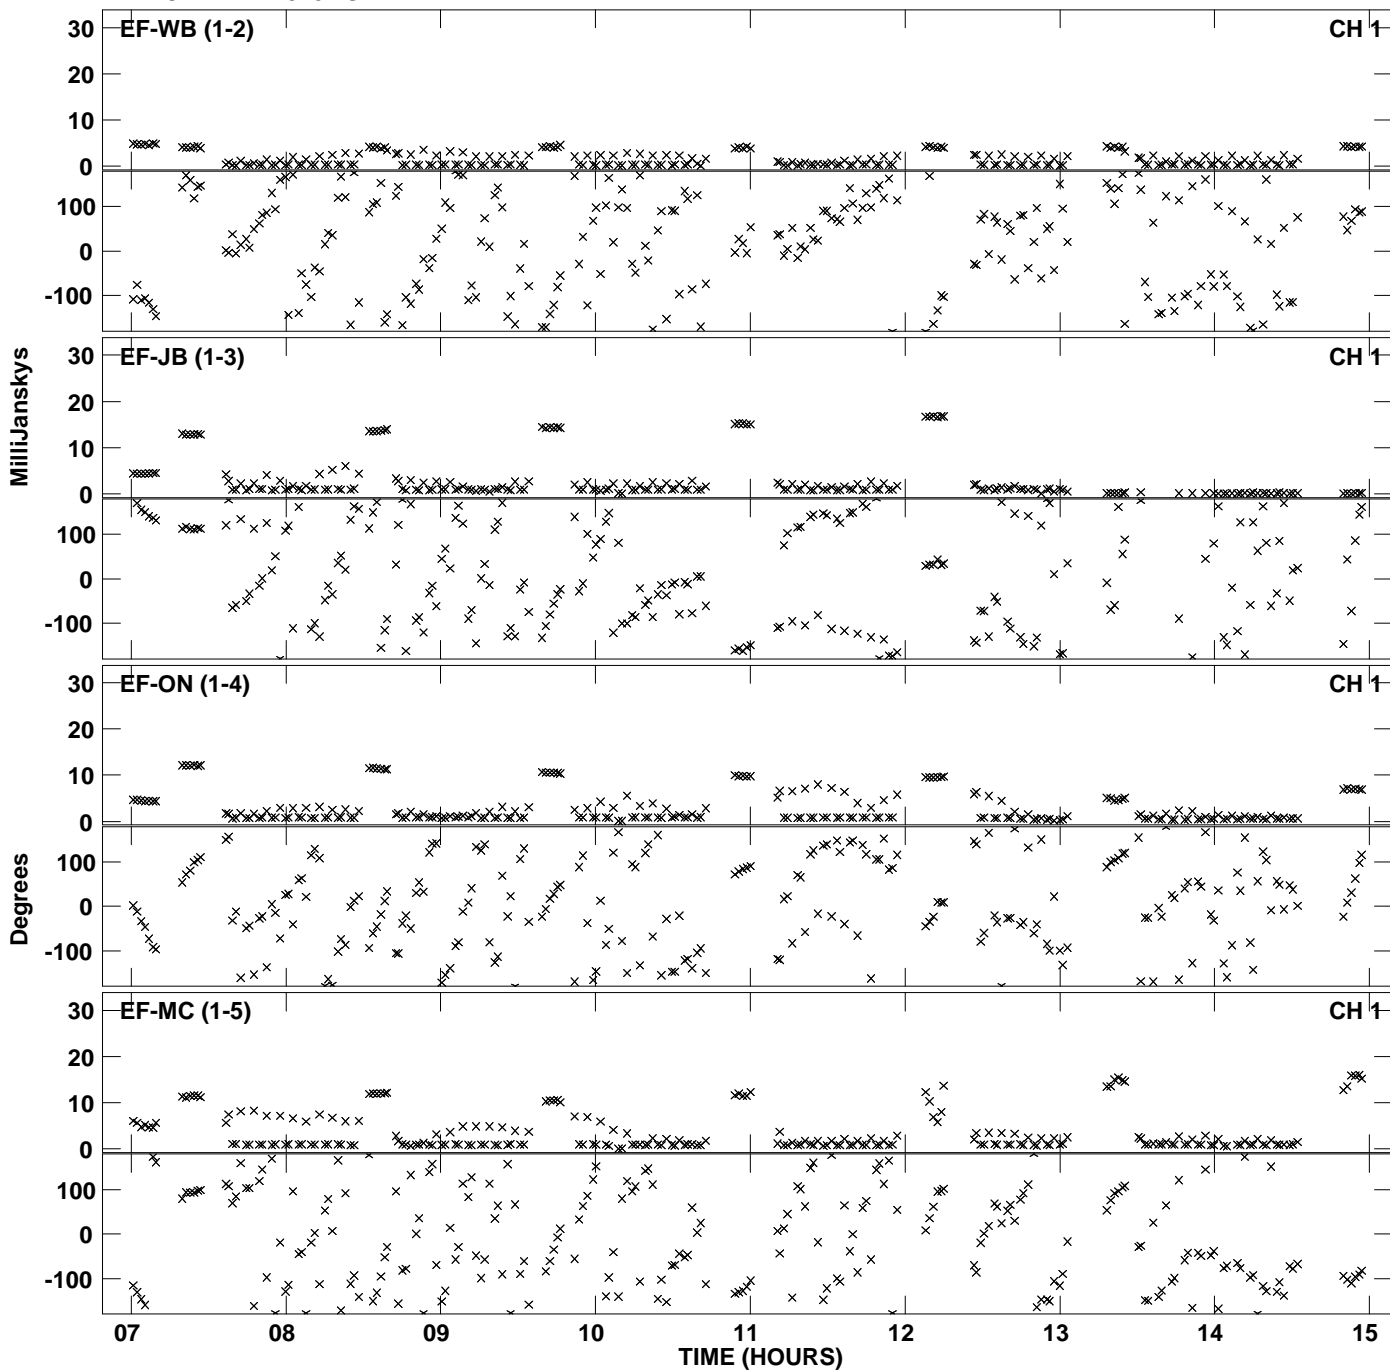

Plot file version 1 created 09-JUL-2014 17:34:34
Amplitude andPhase vs Time for ES071B 2.UVDATA.1 Vect aver.
IF 1 CHAN 1 - 2048 STK LL

Plot file version 2 created 09-JUL-2014 17:34:34
Amplitude andPhase vs Time for ES071B 2.UVDATA.1 Vect aver.
IF 1 CHAN 1 - 2048 STK LL

Plot file version 3 created 09-JUL-2014 17:37:28
Amplitude andPhase vs Time for ES071B 2.UVDATA.1 Vect aver.
IF 1 CHAN 1 - 2048 STK RR

PLot file version 4 created 09-JUL-2014 17:37:28
Amplitude andPhase vs Time for ES071B 2.UVDATA.1 Vect aver.
IF 1 CHAN 1 - 2048 STK RR