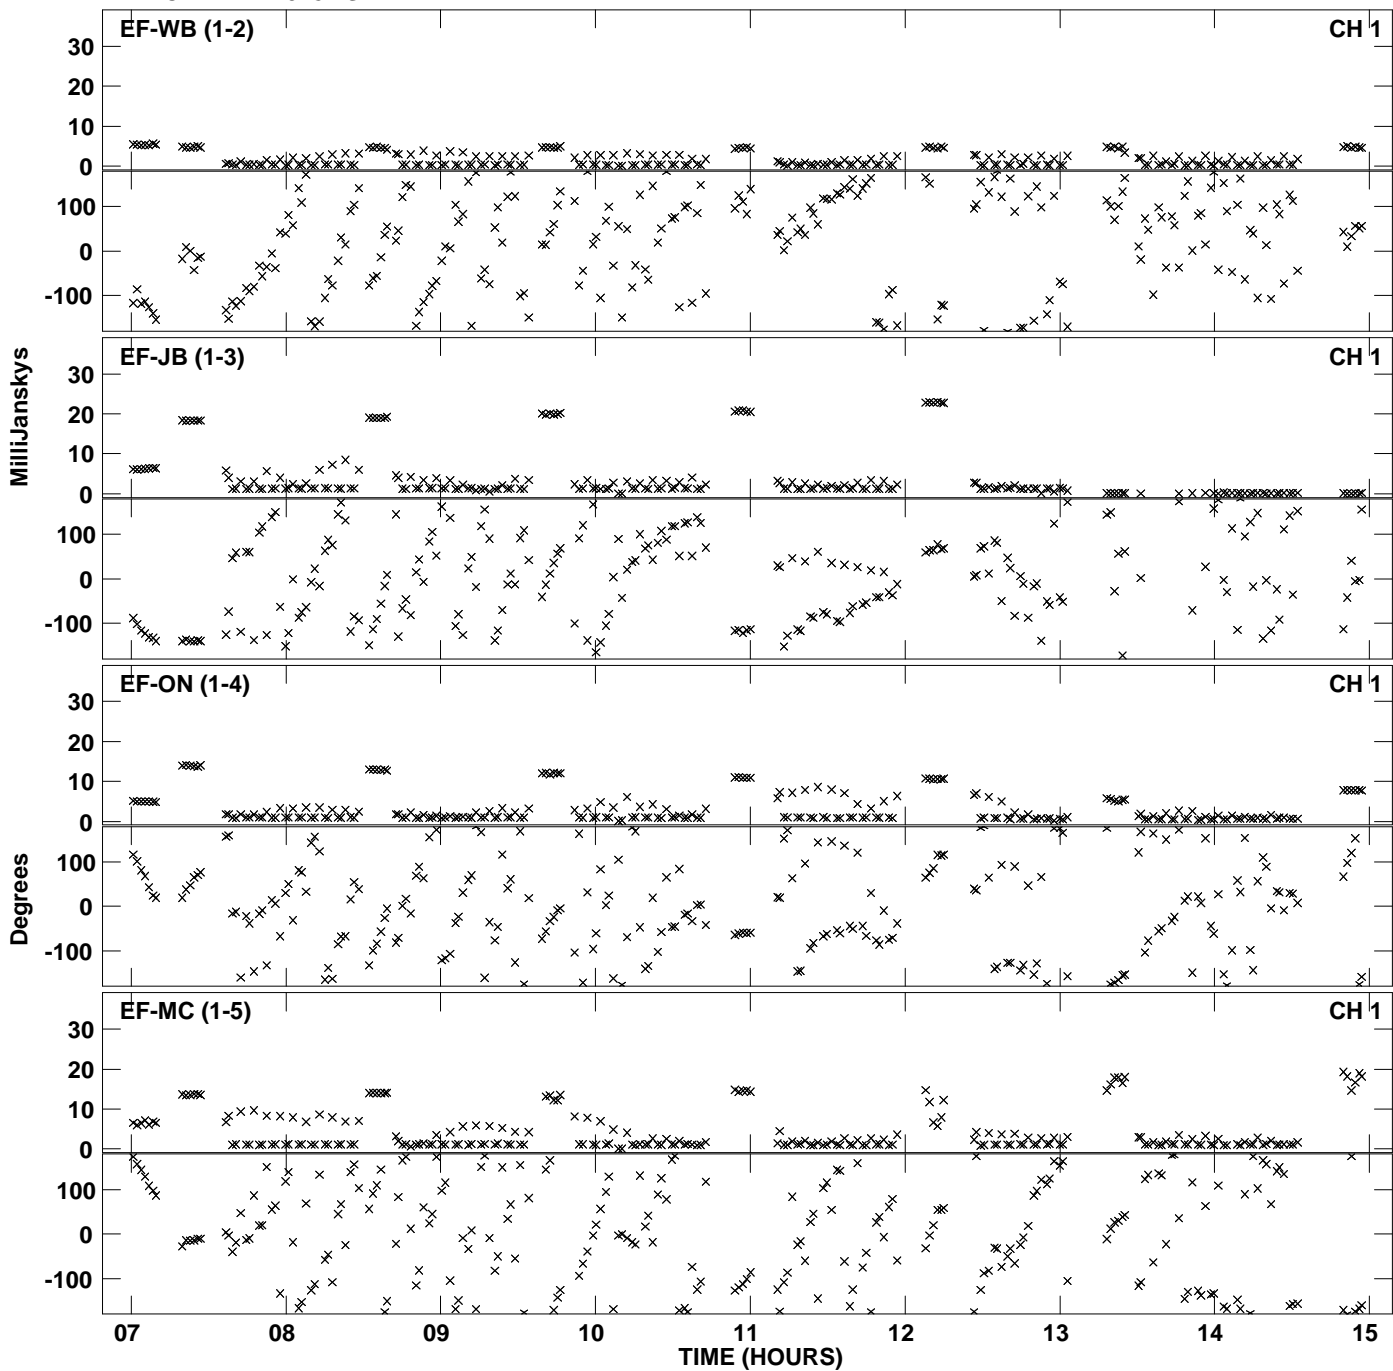

Plot file version 1 created 09-JUL-2014 17:34:34
Amplitude andPhase vs Time for ES071B 2.UVDATA.1 Vect aver.
IF 1 CHAN 1 - 2048 STK LL

Plot file version 2 created 09-JUL-2014 17:34:34
Amplitude andPhase vs Time for ES071B 2.UVDATA.1 Vect aver.
IF 1 CHAN 1 - 2048 STK LL

Plot file version 3 created 09-JUL-2014 17:37:28
Amplitude andPhase vs Time for ES071B 2.UVDATA.1 Vect aver.
IF 1 CHAN 1 - 2048 STK RR

PLot file version 4 created 09-JUL-2014 17:37:28
Amplitude andPhase vs Time for ES071B 2.UVDATA.1 Vect aver.
IF 1 CHAN 1 - 2048 STK RR