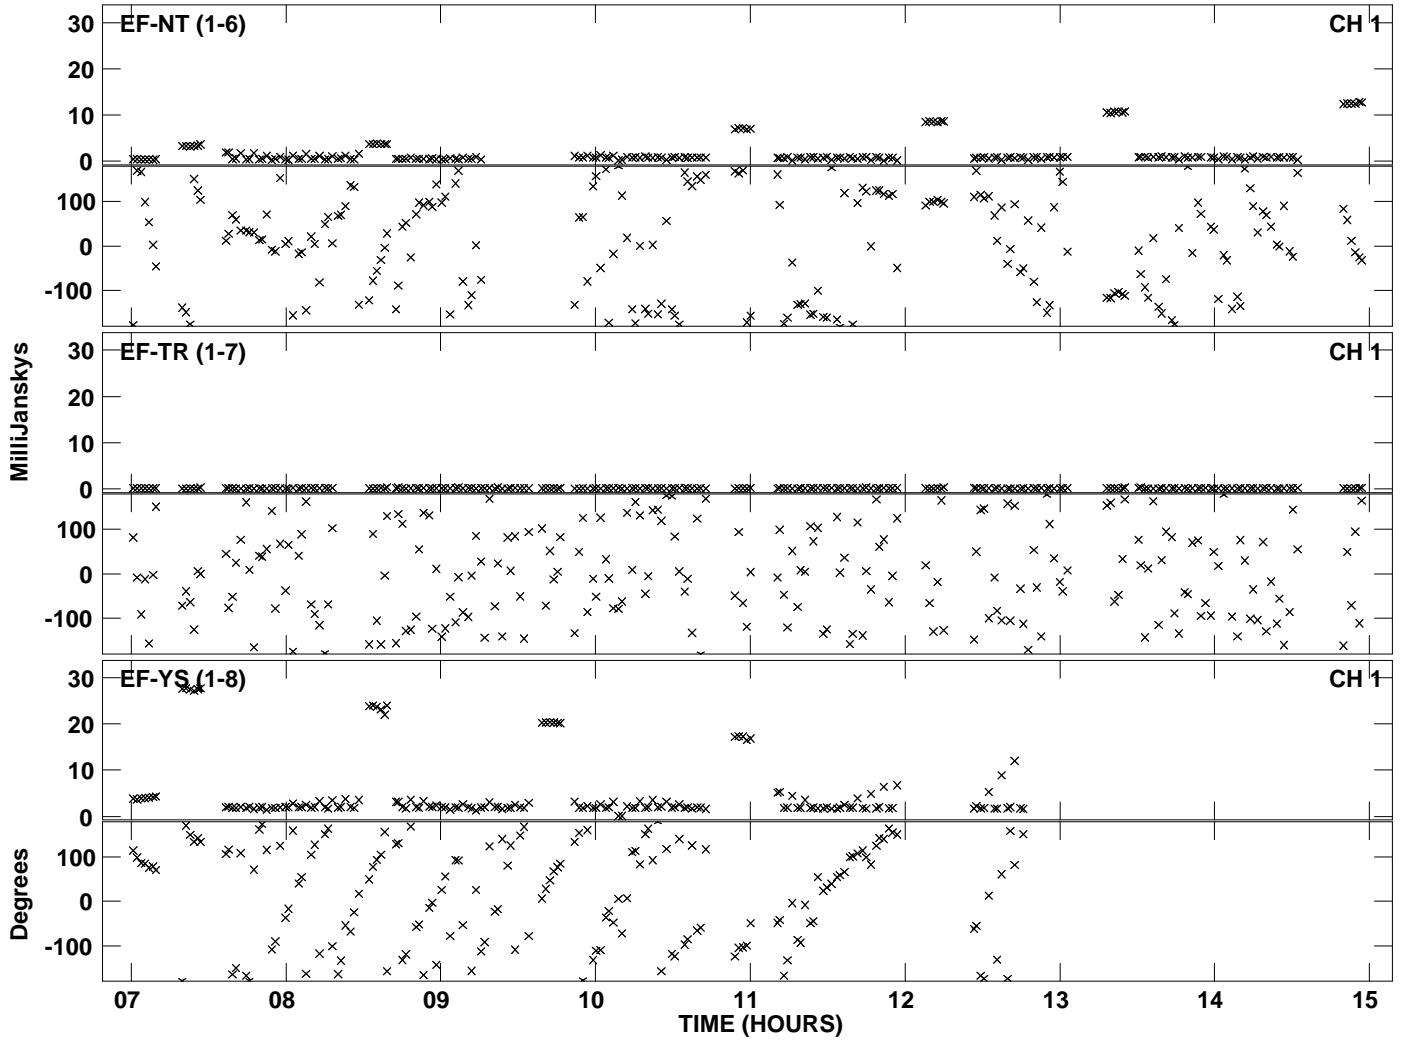

Plot file version 1 created 09-JUL-2014 17:34:34
Amplitude andPhase vs Time for ES071B 2.UVDATA.1 Vect aver.
IF 1 CHAN 1 - 2048 STK LL

Plot file version 2 created 09-JUL-2014 17:34:34
Amplitude andPhase vs Time for ES071B 2.UVDATA.1 Vect aver.
IF 1 CHAN 1 - 2048 STK LL

Plot file version 3 created 09-JUL-2014 17:37:28
Amplitude andPhase vs Time for ES071B 2.UVDATA.1 Vect aver.
IF 1 CHAN 1 - 2048 STK RR

PLot file version 4 created 09-JUL-2014 17:37:28
Amplitude andPhase vs Time for ES071B 2.UVDATA.1 Vect aver.
IF 1 CHAN 1 - 2048 STK RR