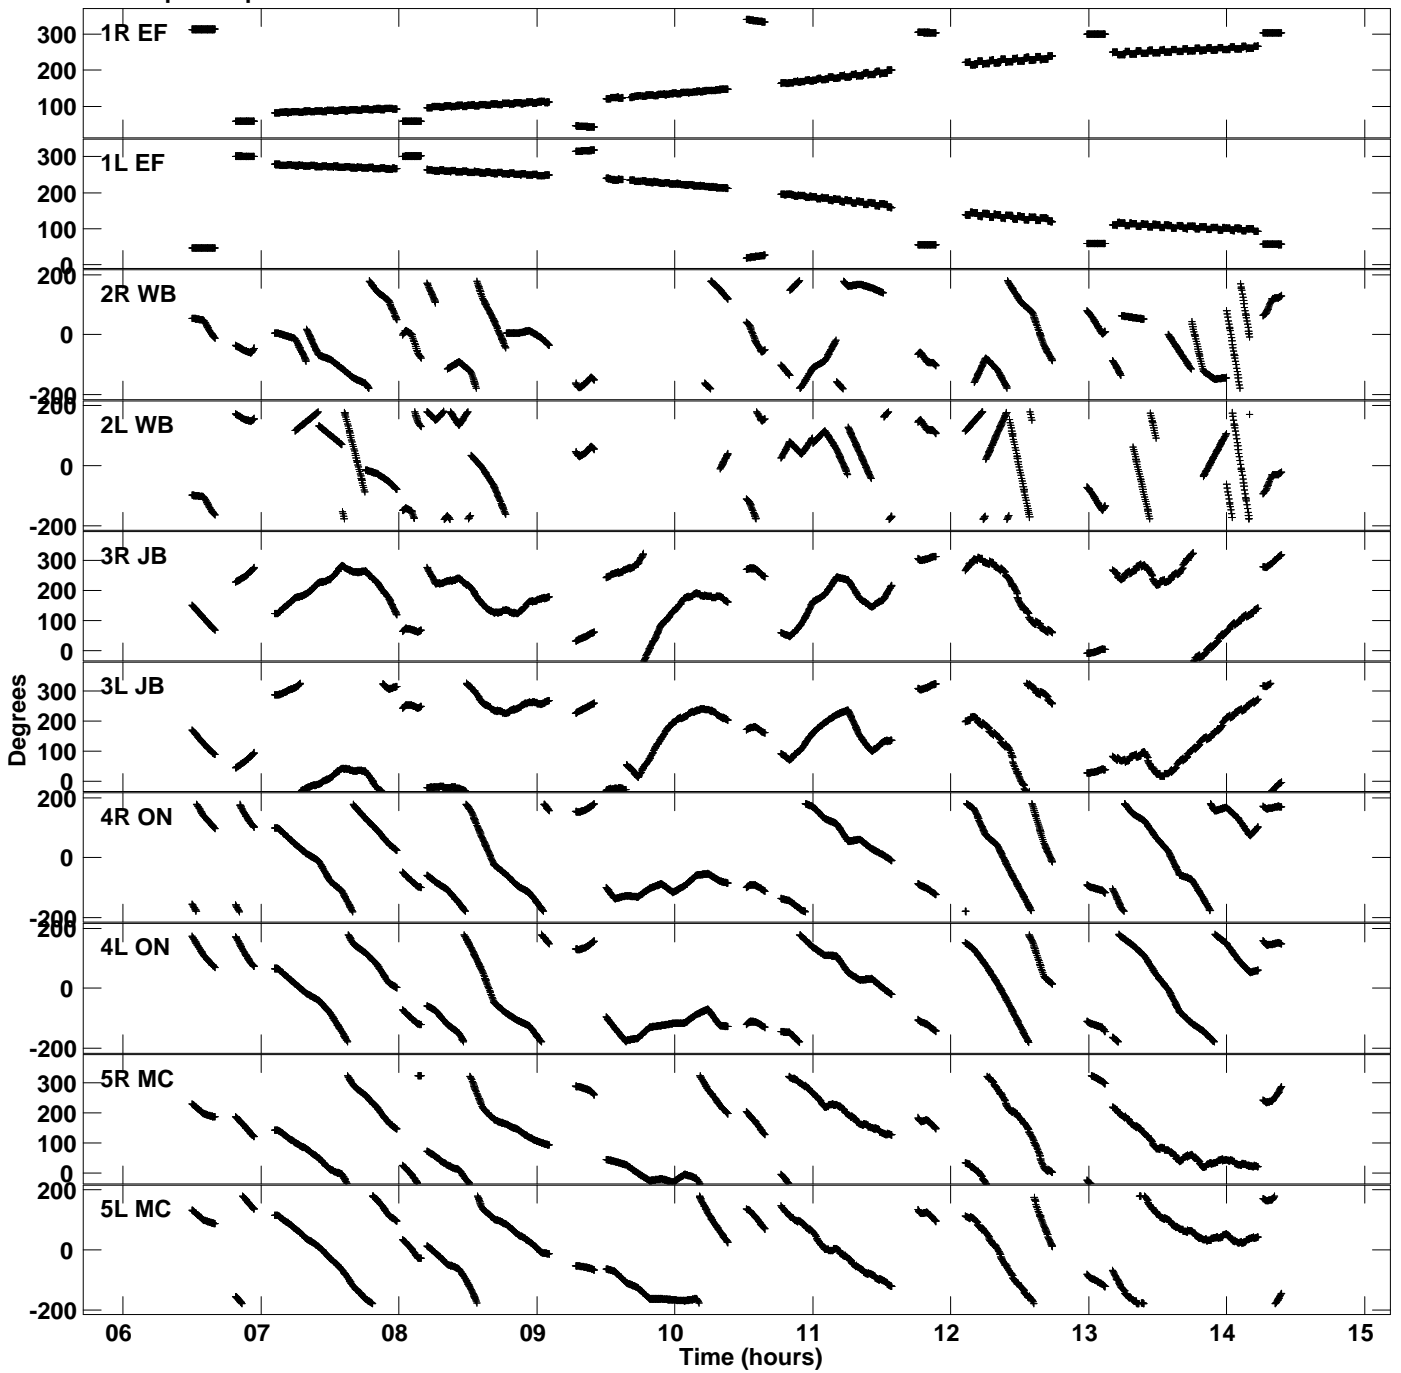

Plot file version 1 created 15-JAN-2016 19:10:58
Gain phs vs UTC time for ES071C_2.UVDATA.1
CL 3 Rpol & Lpol IF 1

Plot file version 2 created 15-JAN-2016 19:10:58
Gain phs vs UTC time for ES071C_2.UVDATA.1
CL 3 Rpol & Lpol IF 1