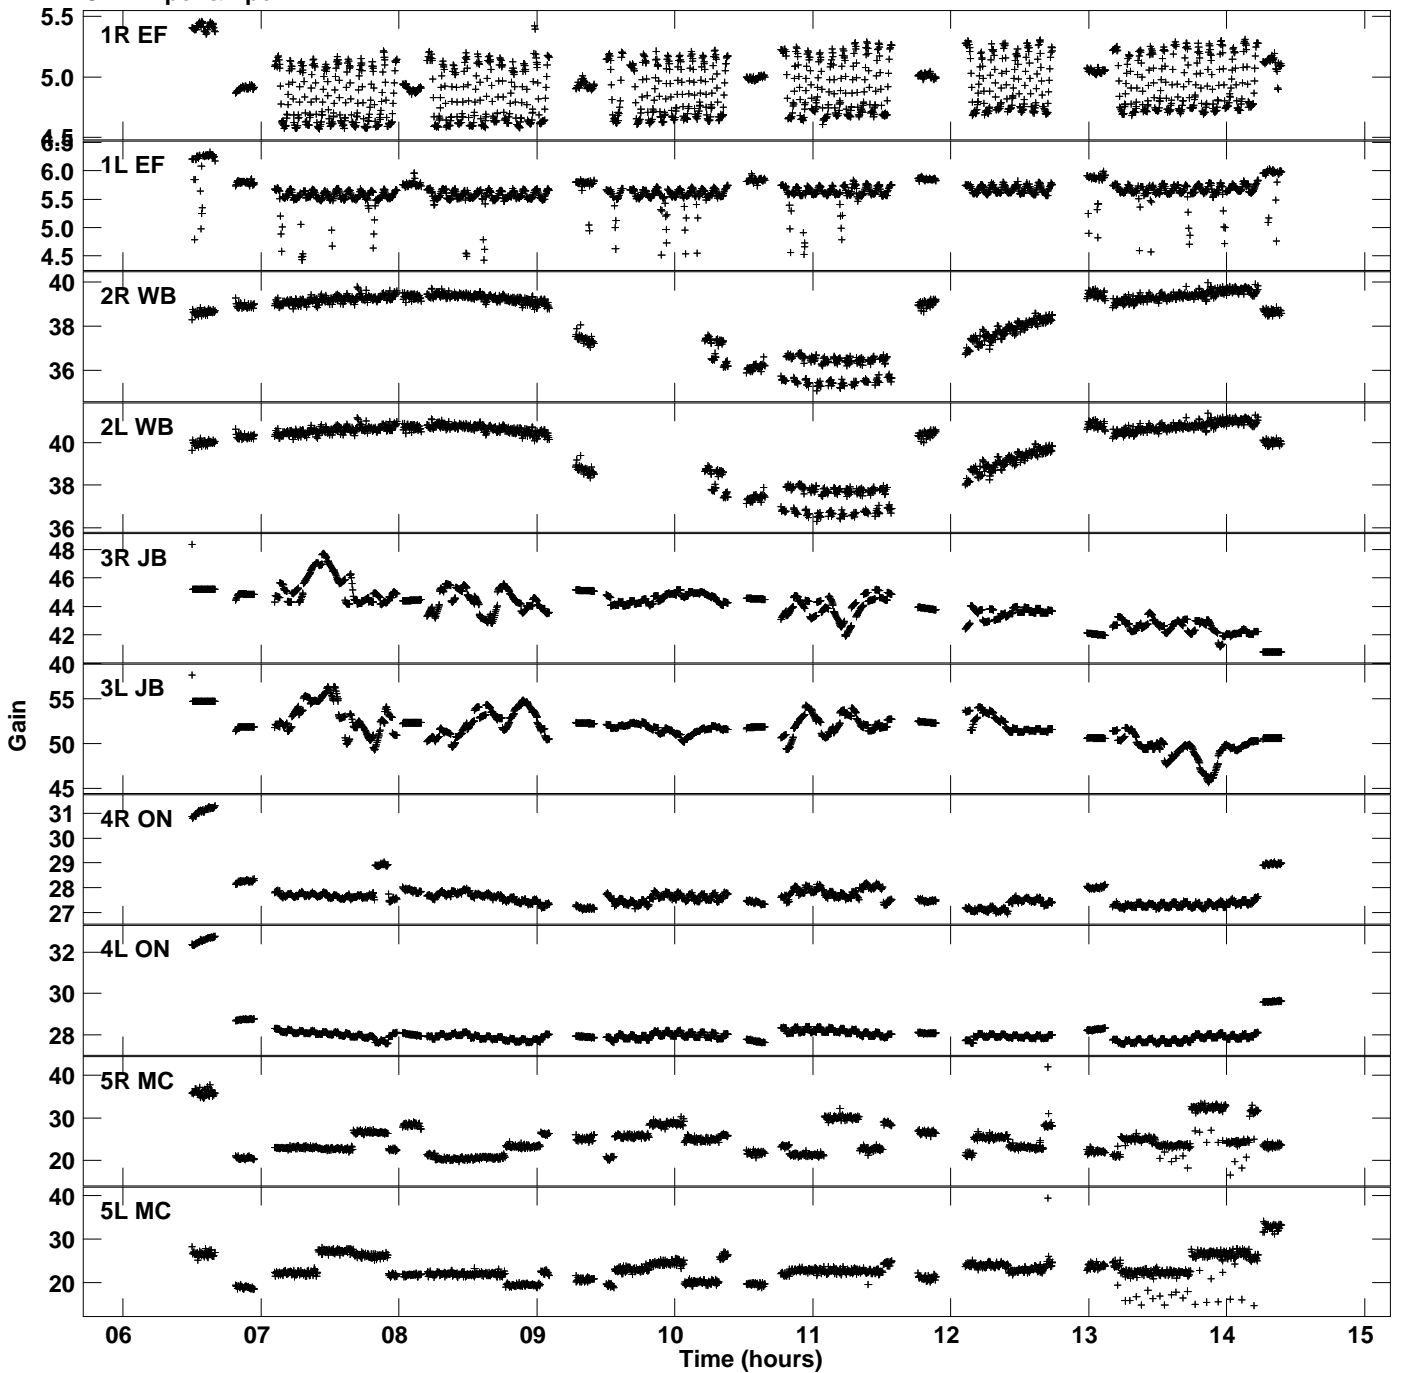

Plot file version 1 created 15-JAN-2016 15:54:20
Gain amp vs UTC time for ES071C_2.UVDATA.1
CL 2 Rpol & Lpol IF 1

Plot file version 2 created 15-JAN-2016 15:54:20
Gain amp vs UTC time for ES071C_2.UVDATA.1
CL 2 Rpol & Lpol IF 1