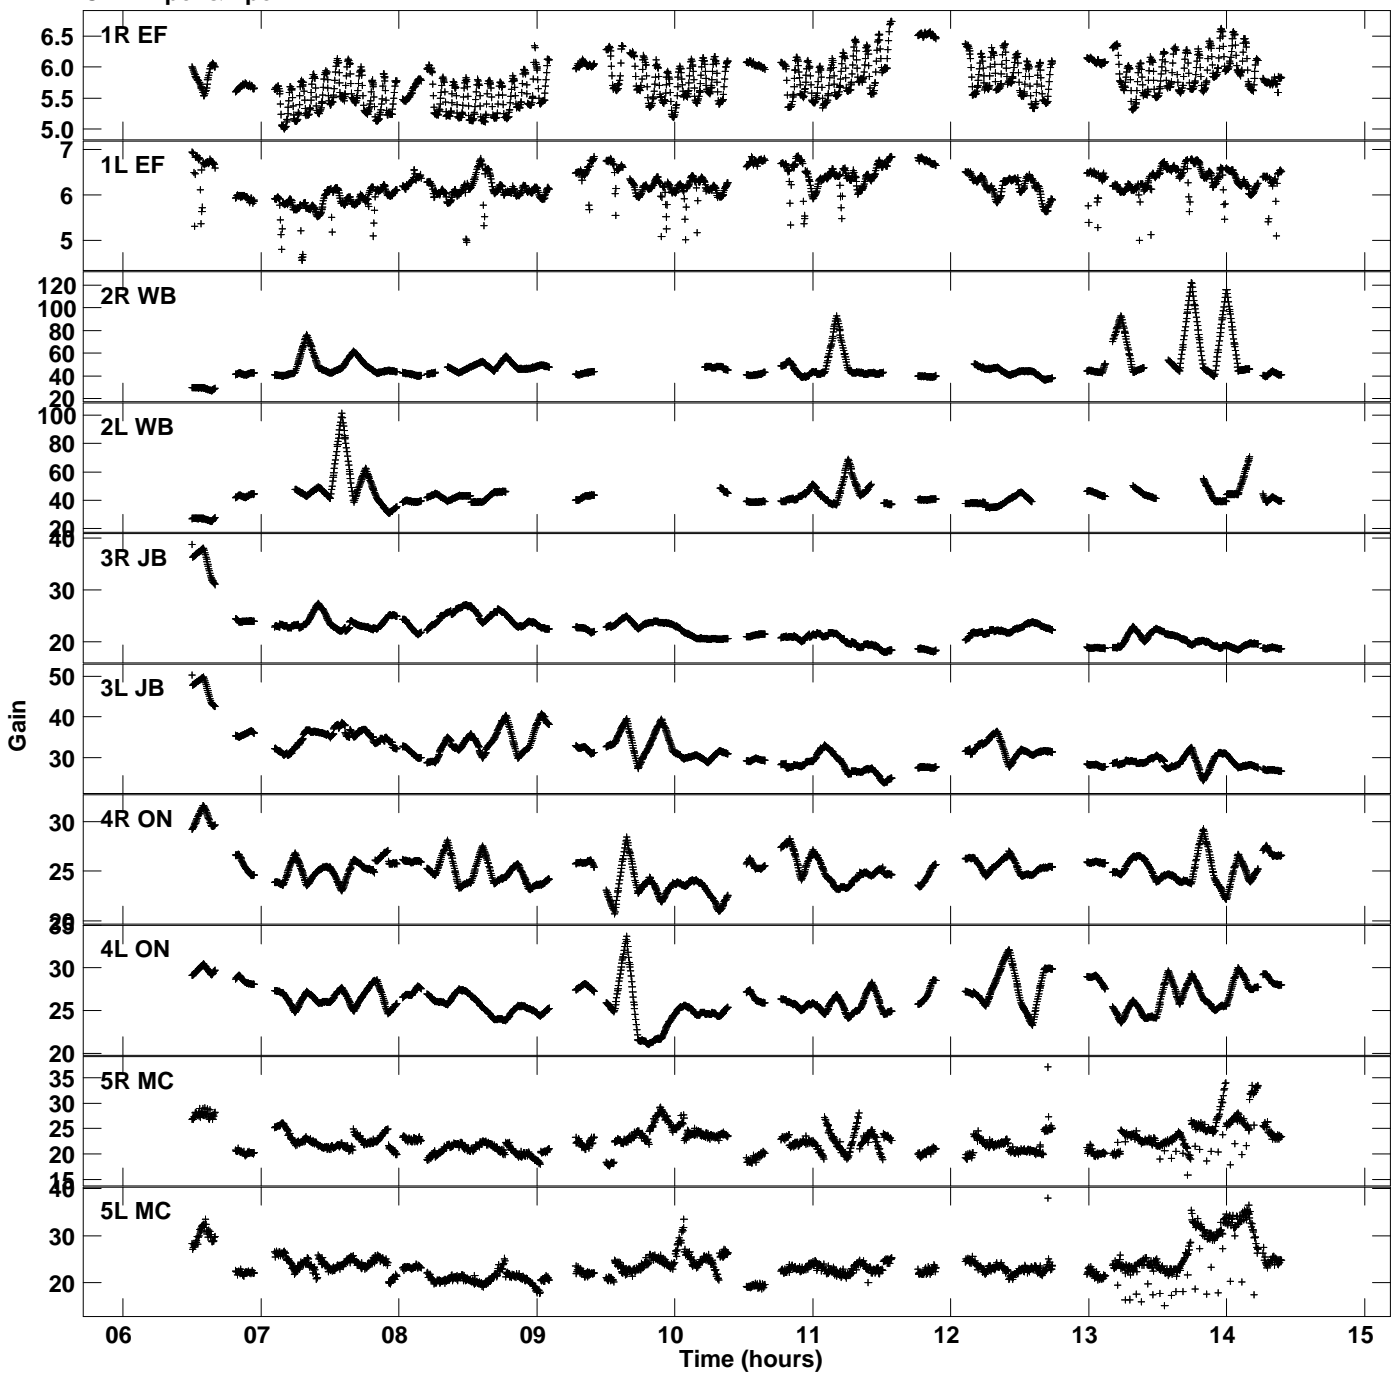

Plot file version 1 created 15-JAN-2016 19:30:26
Gain amp vs UTC time for ES071C_2.TMP.1
CL 4 Rpol & Lpol IF 1

Plot file version 2 created 15-JAN-2016 19:30:26
Gain amp vs UTC time for ES071C_2.TMP.1
CL 4 Rpol & Lpol IF 1