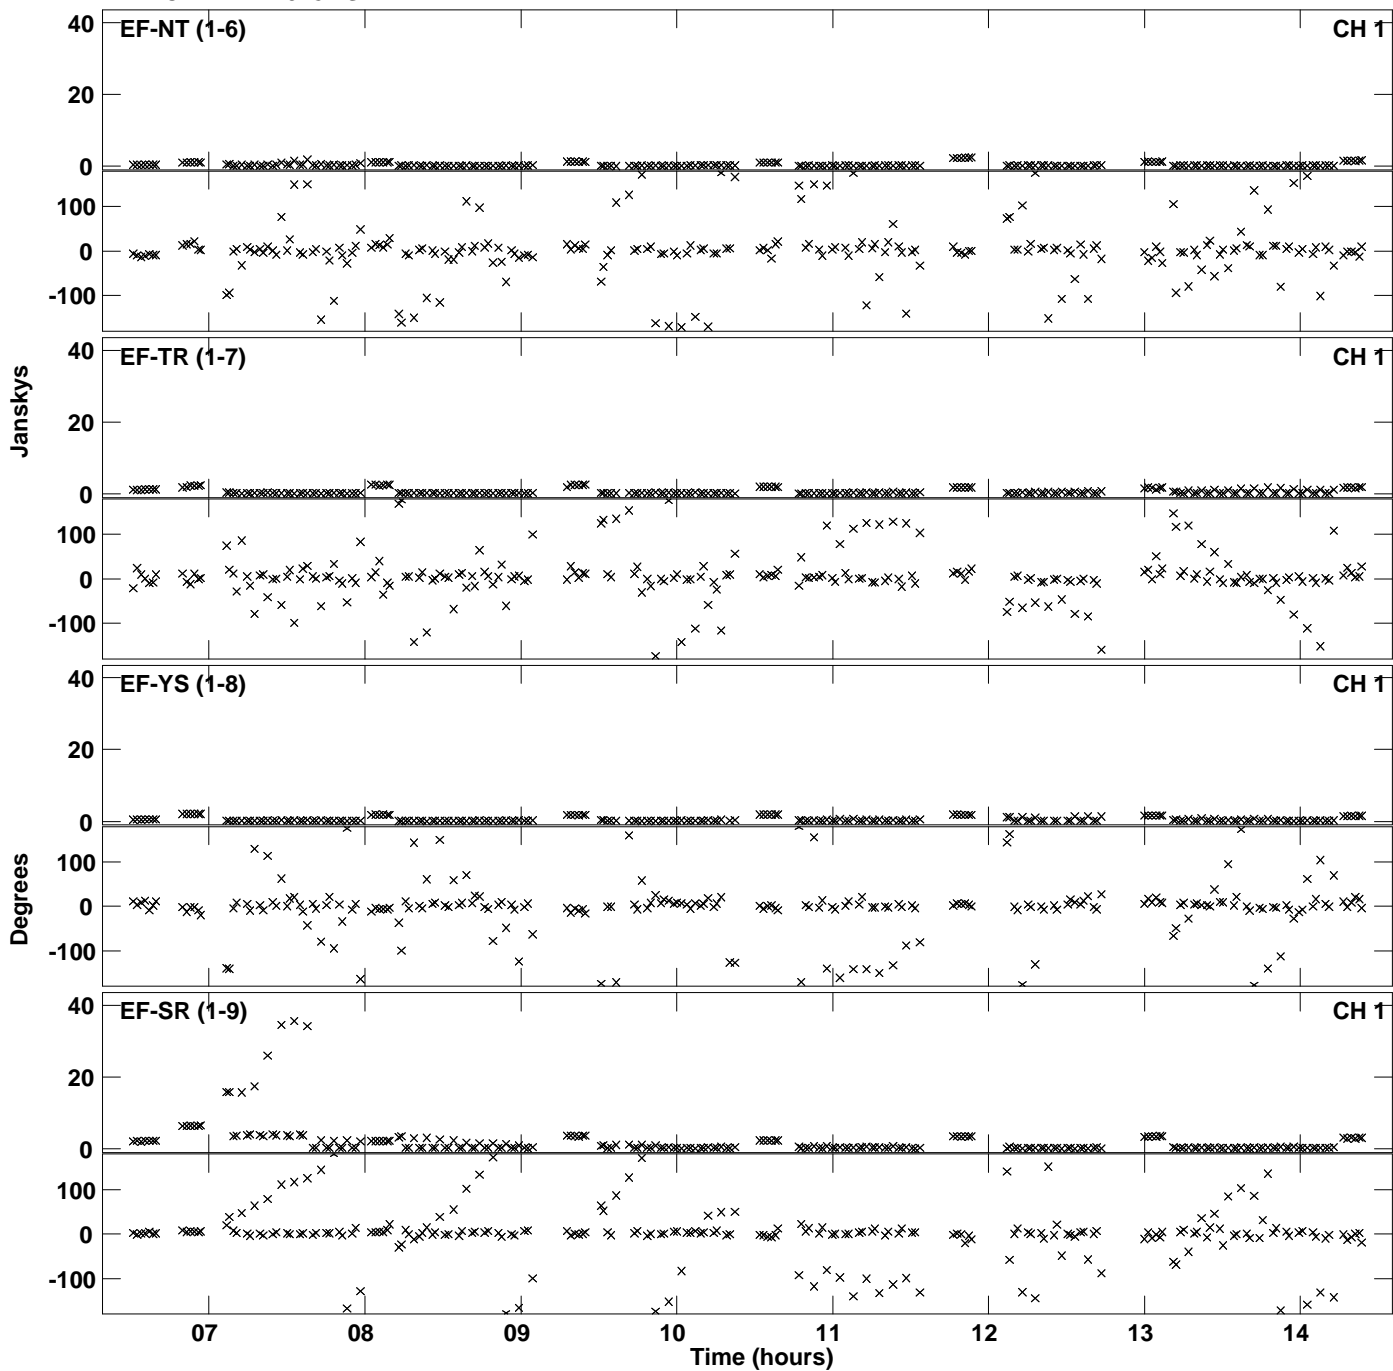

Plot file version 1 created 15-JAN-2016 19:19:59
Amplitude andPhase vs Time for ES071C 2.UVDATA.1 Vect aver. CL # 3
IF 1 CHAN 1 - 2048 STK LL

Plot file version 2 created 15-JAN-2016 19:19:59
Amplitude andPhase vs Time for ES071C 2.UVDATA.1 Vect aver. CL # 3
IF 1 CHAN 1 - 2048 STK LL

PLot file version 3 created 15-JAN-2016 19:24:30
Amplitude andPhase vs Time for ES071C 2.UVDATA.1 Vect aver. CL # 3
IF 1 CHAN 1 - 2048 STK RR

Plot file version 4 created 15-JAN-2016 19:24:30
Amplitude and Phase vs Time for ES071C 2.UVDATA.1 Vect aver. CL # 3
IF 1 CHAN 1 - 2048 STK RR