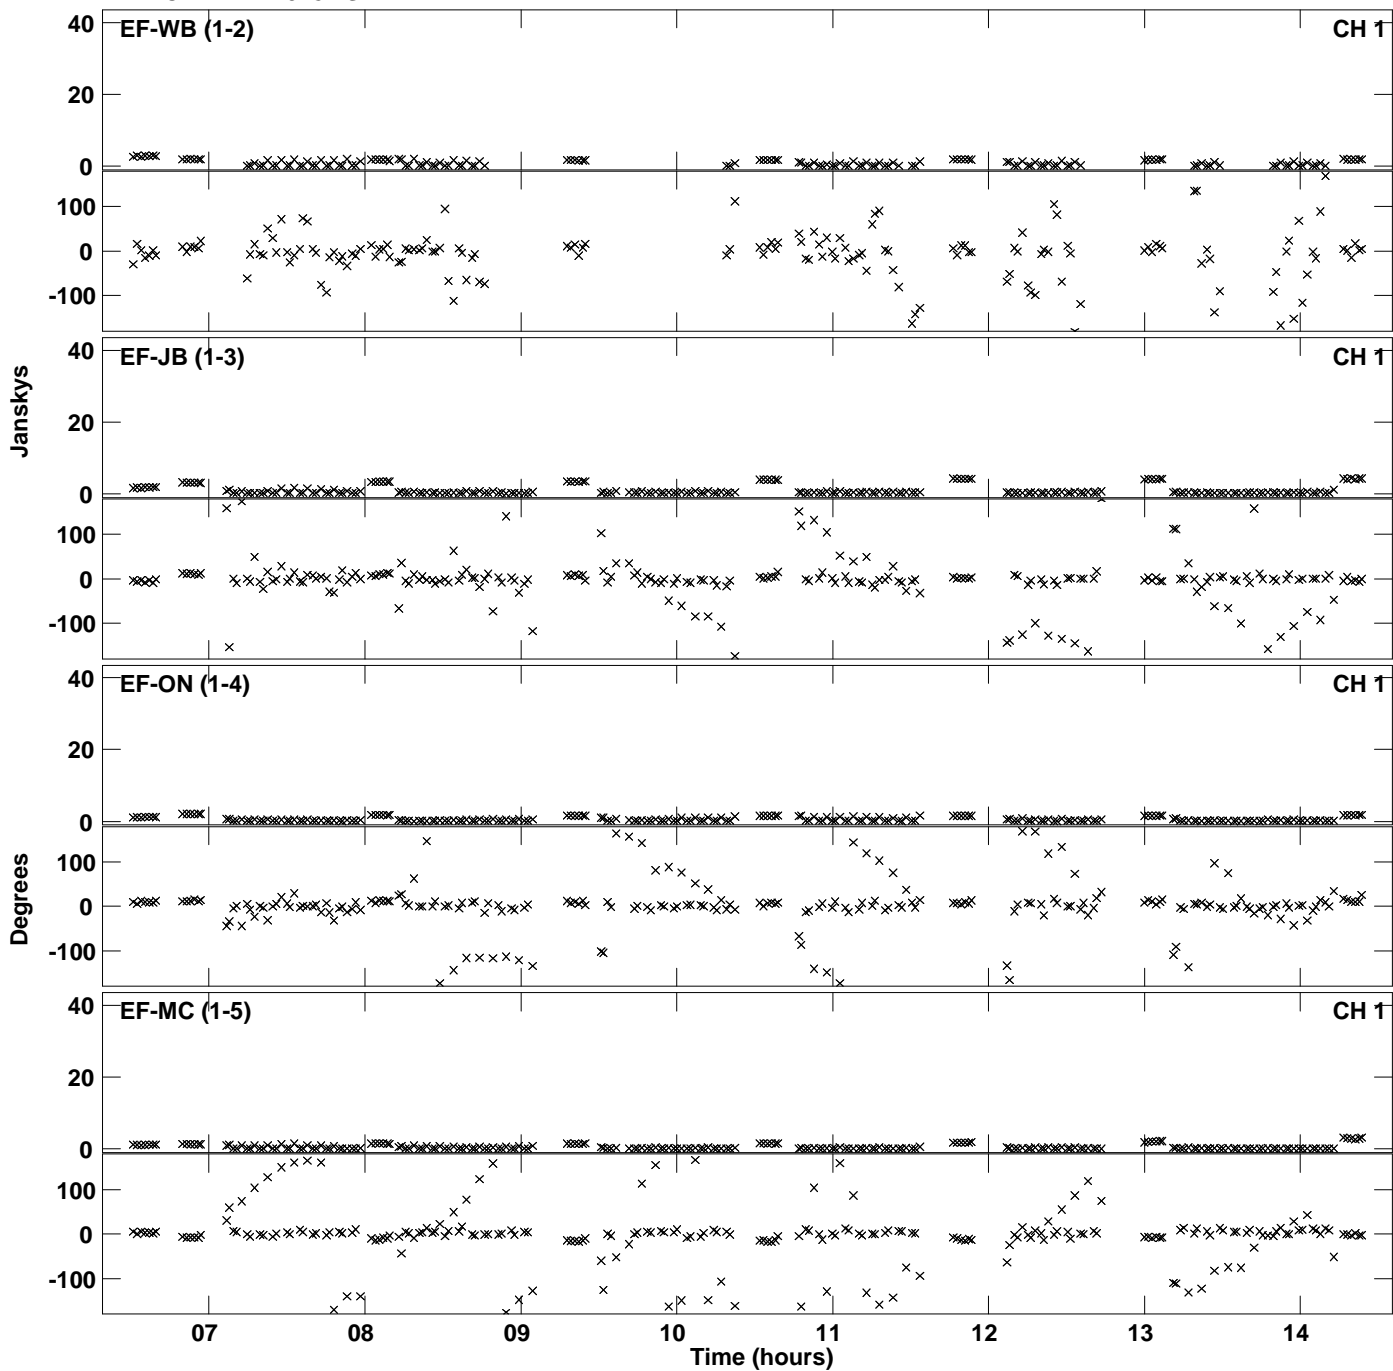

Plot file version 1 created 15-JAN-2016 19:19:59
Amplitude andPhase vs Time for ES071C 2.UVDATA.1 Vect aver. CL # 3
IF 1 CHAN 1 - 2048 STK LL

Plot file version 2 created 15-JAN-2016 19:19:59
Amplitude andPhase vs Time for ES071C 2.UVDATA.1 Vect aver. CL # 3
IF 1 CHAN 1 - 2048 STK LL

PLot file version 3 created 15-JAN-2016 19:24:30
Amplitude andPhase vs Time for ES071C 2.UVDATA.1 Vect aver. CL # 3
IF 1 CHAN 1 - 2048 STK RR

Plot file version 4 created 15-JAN-2016 19:24:30
Amplitude and Phase vs Time for ES071C 2.UVDATA.1 Vect aver. CL # 3
IF 1 CHAN 1 - 2048 STK RR