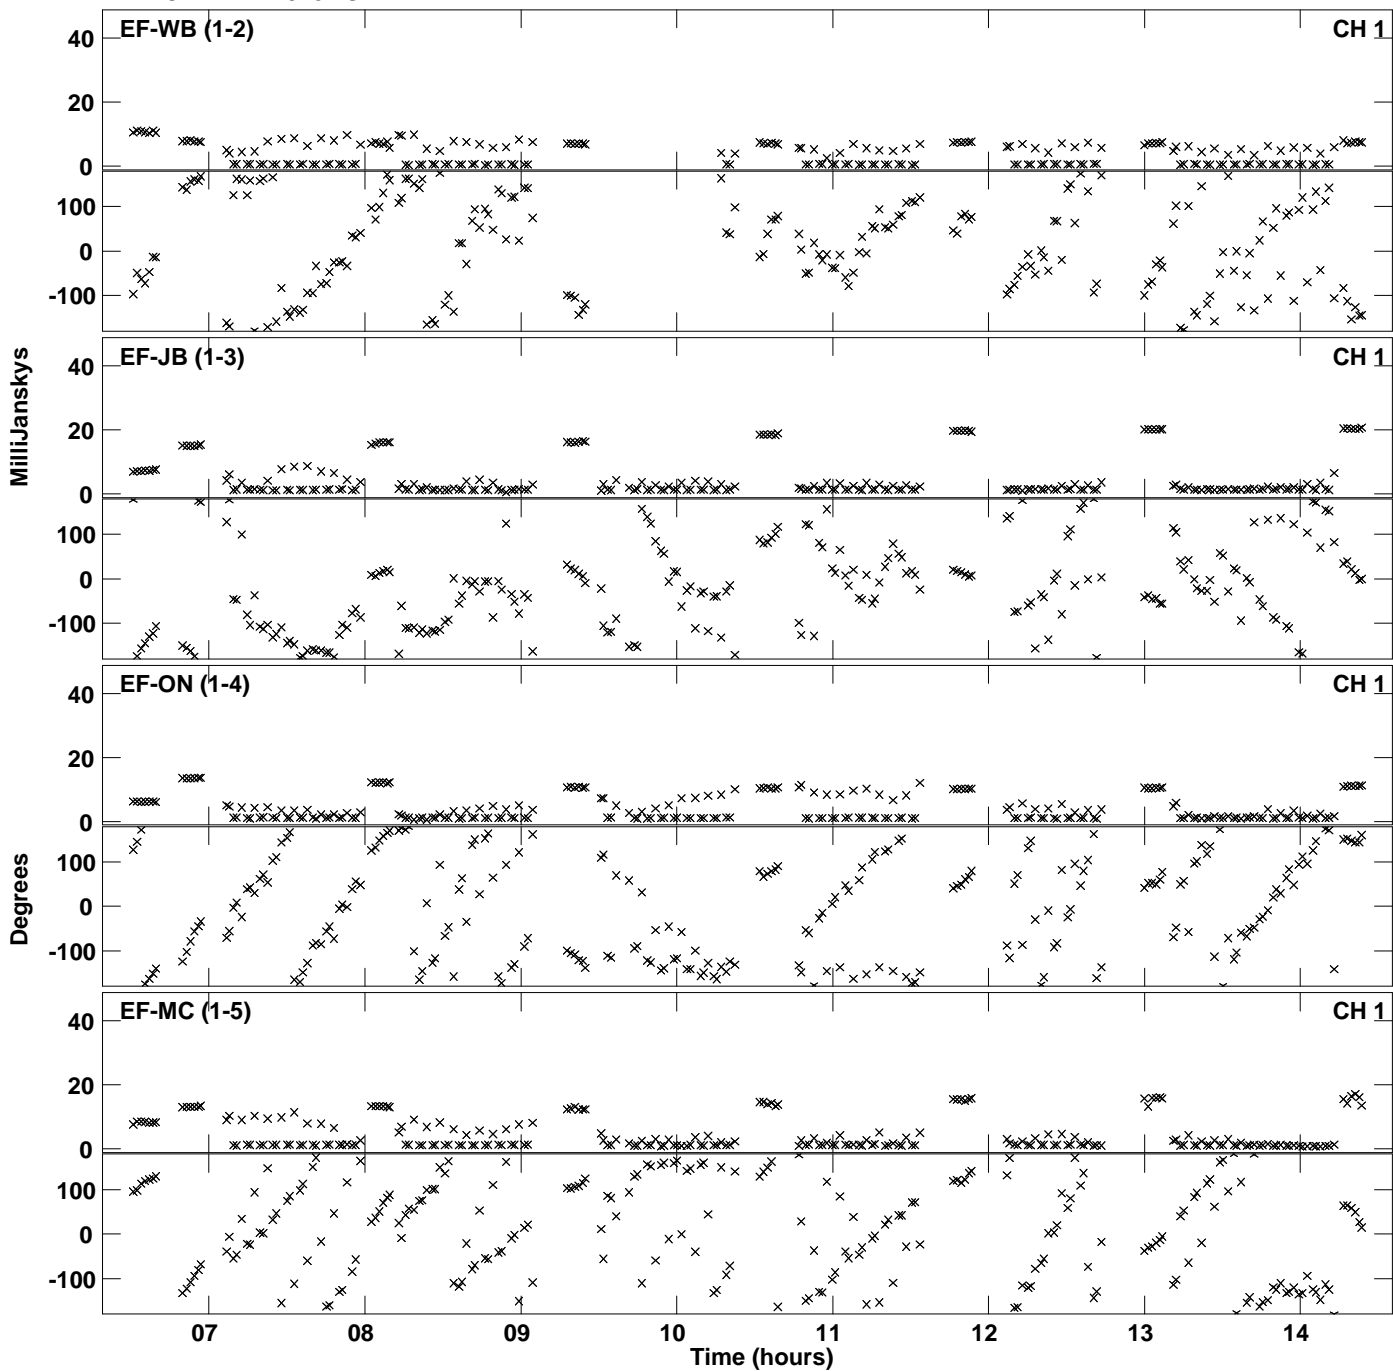

Plot file version 1 created 18-NOV-2015 18:45:22
Amplitude and Phase vs Time for ES071C 2.UVDATA.1 Vect aver.
IF 1 CHAN 1 - 2048 STK LL

Plot file version 2 created 18-NOV-2015 18:45:22
Amplitude and Phase vs Time for ES071C 2.UVDATA.1 Vect aver.
IF 1 CHAN 1 - 2048 STK LL

Plot file version 3 created 18-NOV-2015 18:48:58
Amplitude andPhase vs Time for ES071C 2.UVDATA.1 Vect aver.
IF 1 CHAN 1 - 2048 STK RR

PLot file version 4 created 18-NOV-2015 18:48:58
Amplitude andPhase vs Time for ES071C 2.UVDATA.1 Vect aver.
IF 1 CHAN 1 - 2048 STK RR