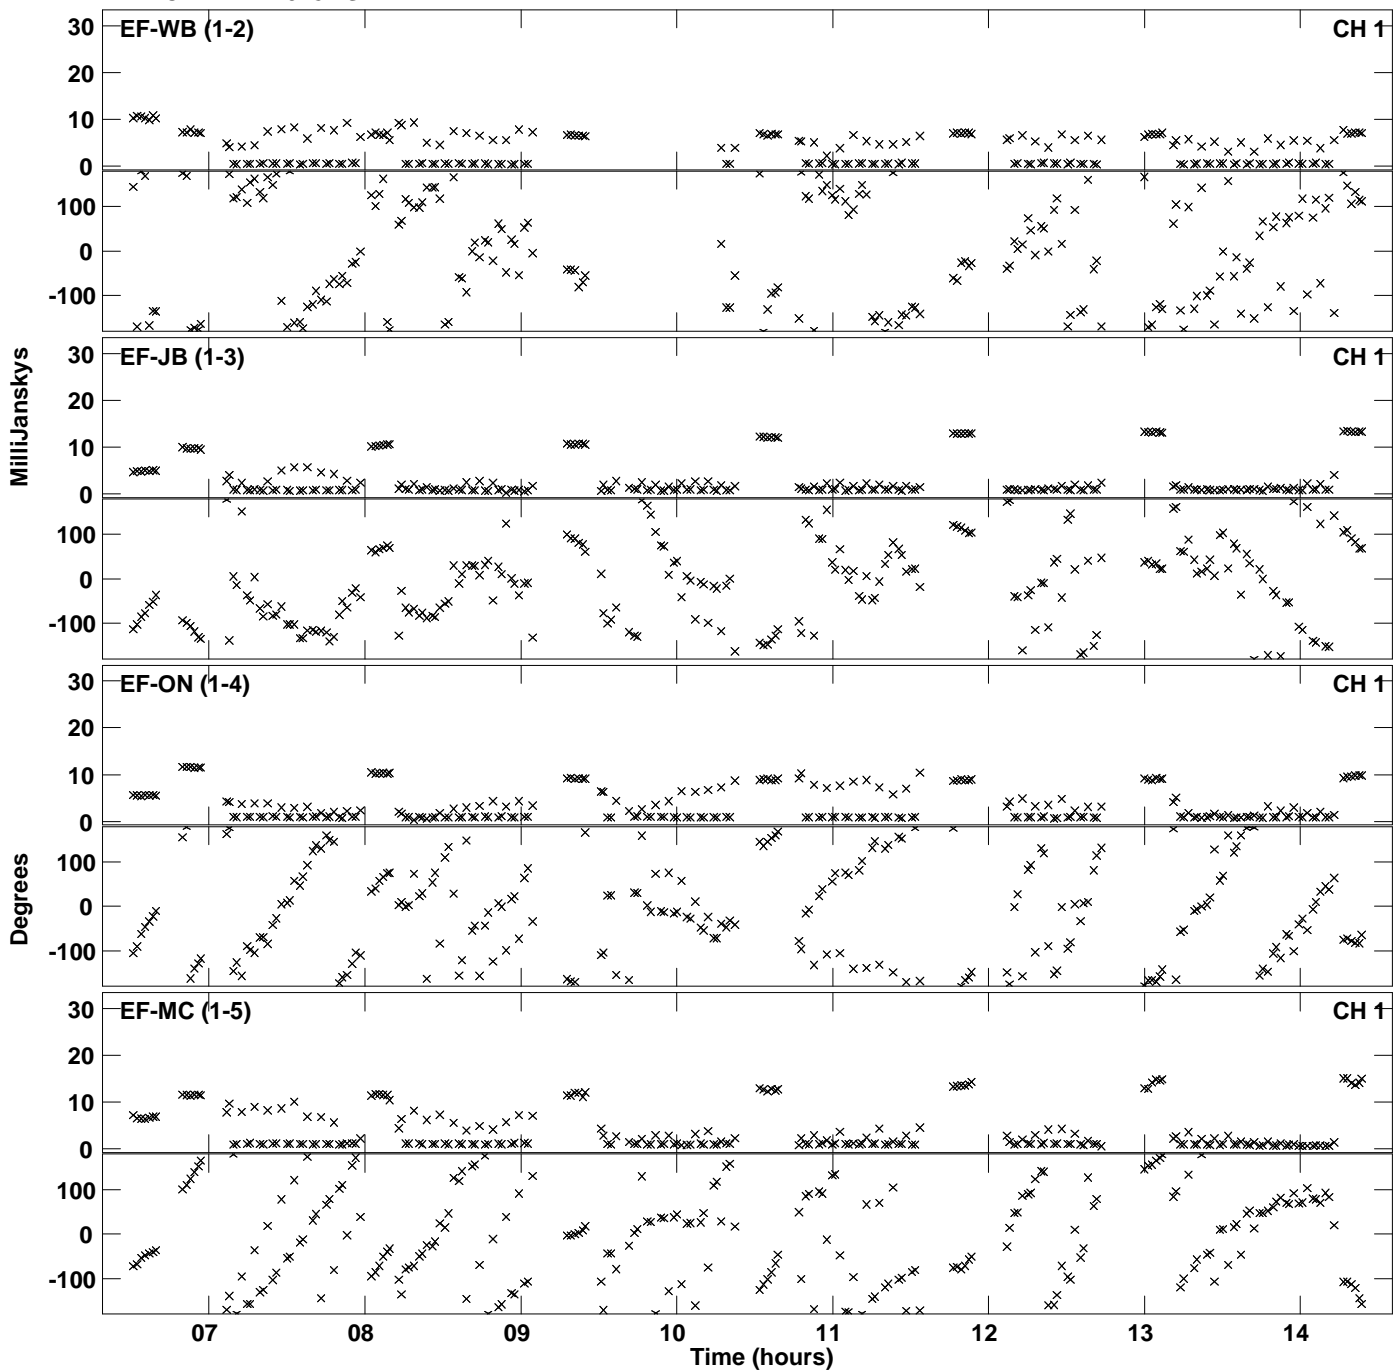

Plot file version 1 created 18-NOV-2015 18:45:22
Amplitude and Phase vs Time for ES071C 2.UVDATA.1 Vect aver.
IF 1 CHAN 1 - 2048 STK LL

Plot file version 2 created 18-NOV-2015 18:45:22
Amplitude and Phase vs Time for ES071C 2.UVDATA.1 Vect aver.
IF 1 CHAN 1 - 2048 STK LL

Plot file version 3 created 18-NOV-2015 18:48:58
Amplitude andPhase vs Time for ES071C 2.UVDATA.1 Vect aver.
IF 1 CHAN 1 - 2048 STK RR

PLot file version 4 created 18-NOV-2015 18:48:58
Amplitude andPhase vs Time for ES071C 2.UVDATA.1 Vect aver.
IF 1 CHAN 1 - 2048 STK RR