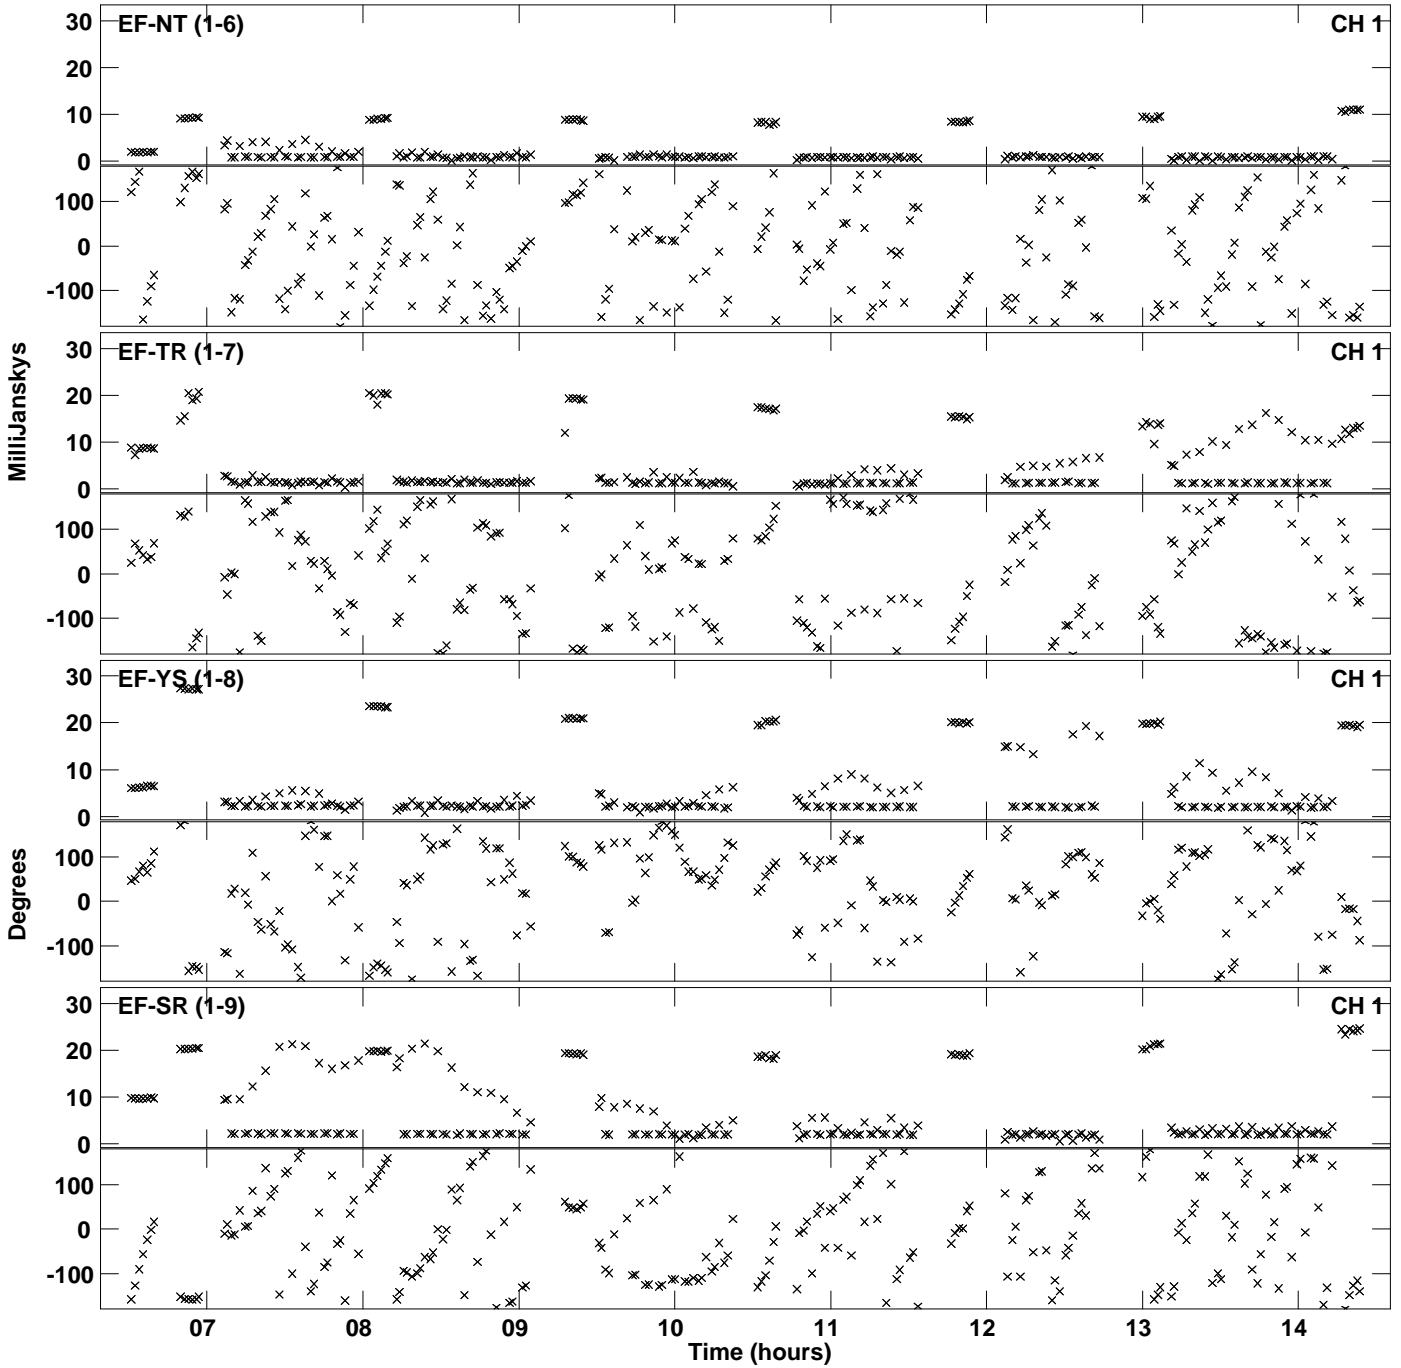

Plot file version 1 created 18-NOV-2015 18:45:22
Amplitude and Phase vs Time for ES071C 2.UVDATA.1 Vect aver.
IF 1 CHAN 1 - 2048 STK LL

Plot file version 2 created 18-NOV-2015 18:45:22
Amplitude and Phase vs Time for ES071C 2.UVDATA.1 Vect aver.
IF 1 CHAN 1 - 2048 STK LL

Plot file version 3 created 18-NOV-2015 18:48:58
Amplitude andPhase vs Time for ES071C 2.UVDATA.1 Vect aver.
IF 1 CHAN 1 - 2048 STK RR

PLot file version 4 created 18-NOV-2015 18:48:58
Amplitude andPhase vs Time for ES071C 2.UVDATA.1 Vect aver.
IF 1 CHAN 1 - 2048 STK RR